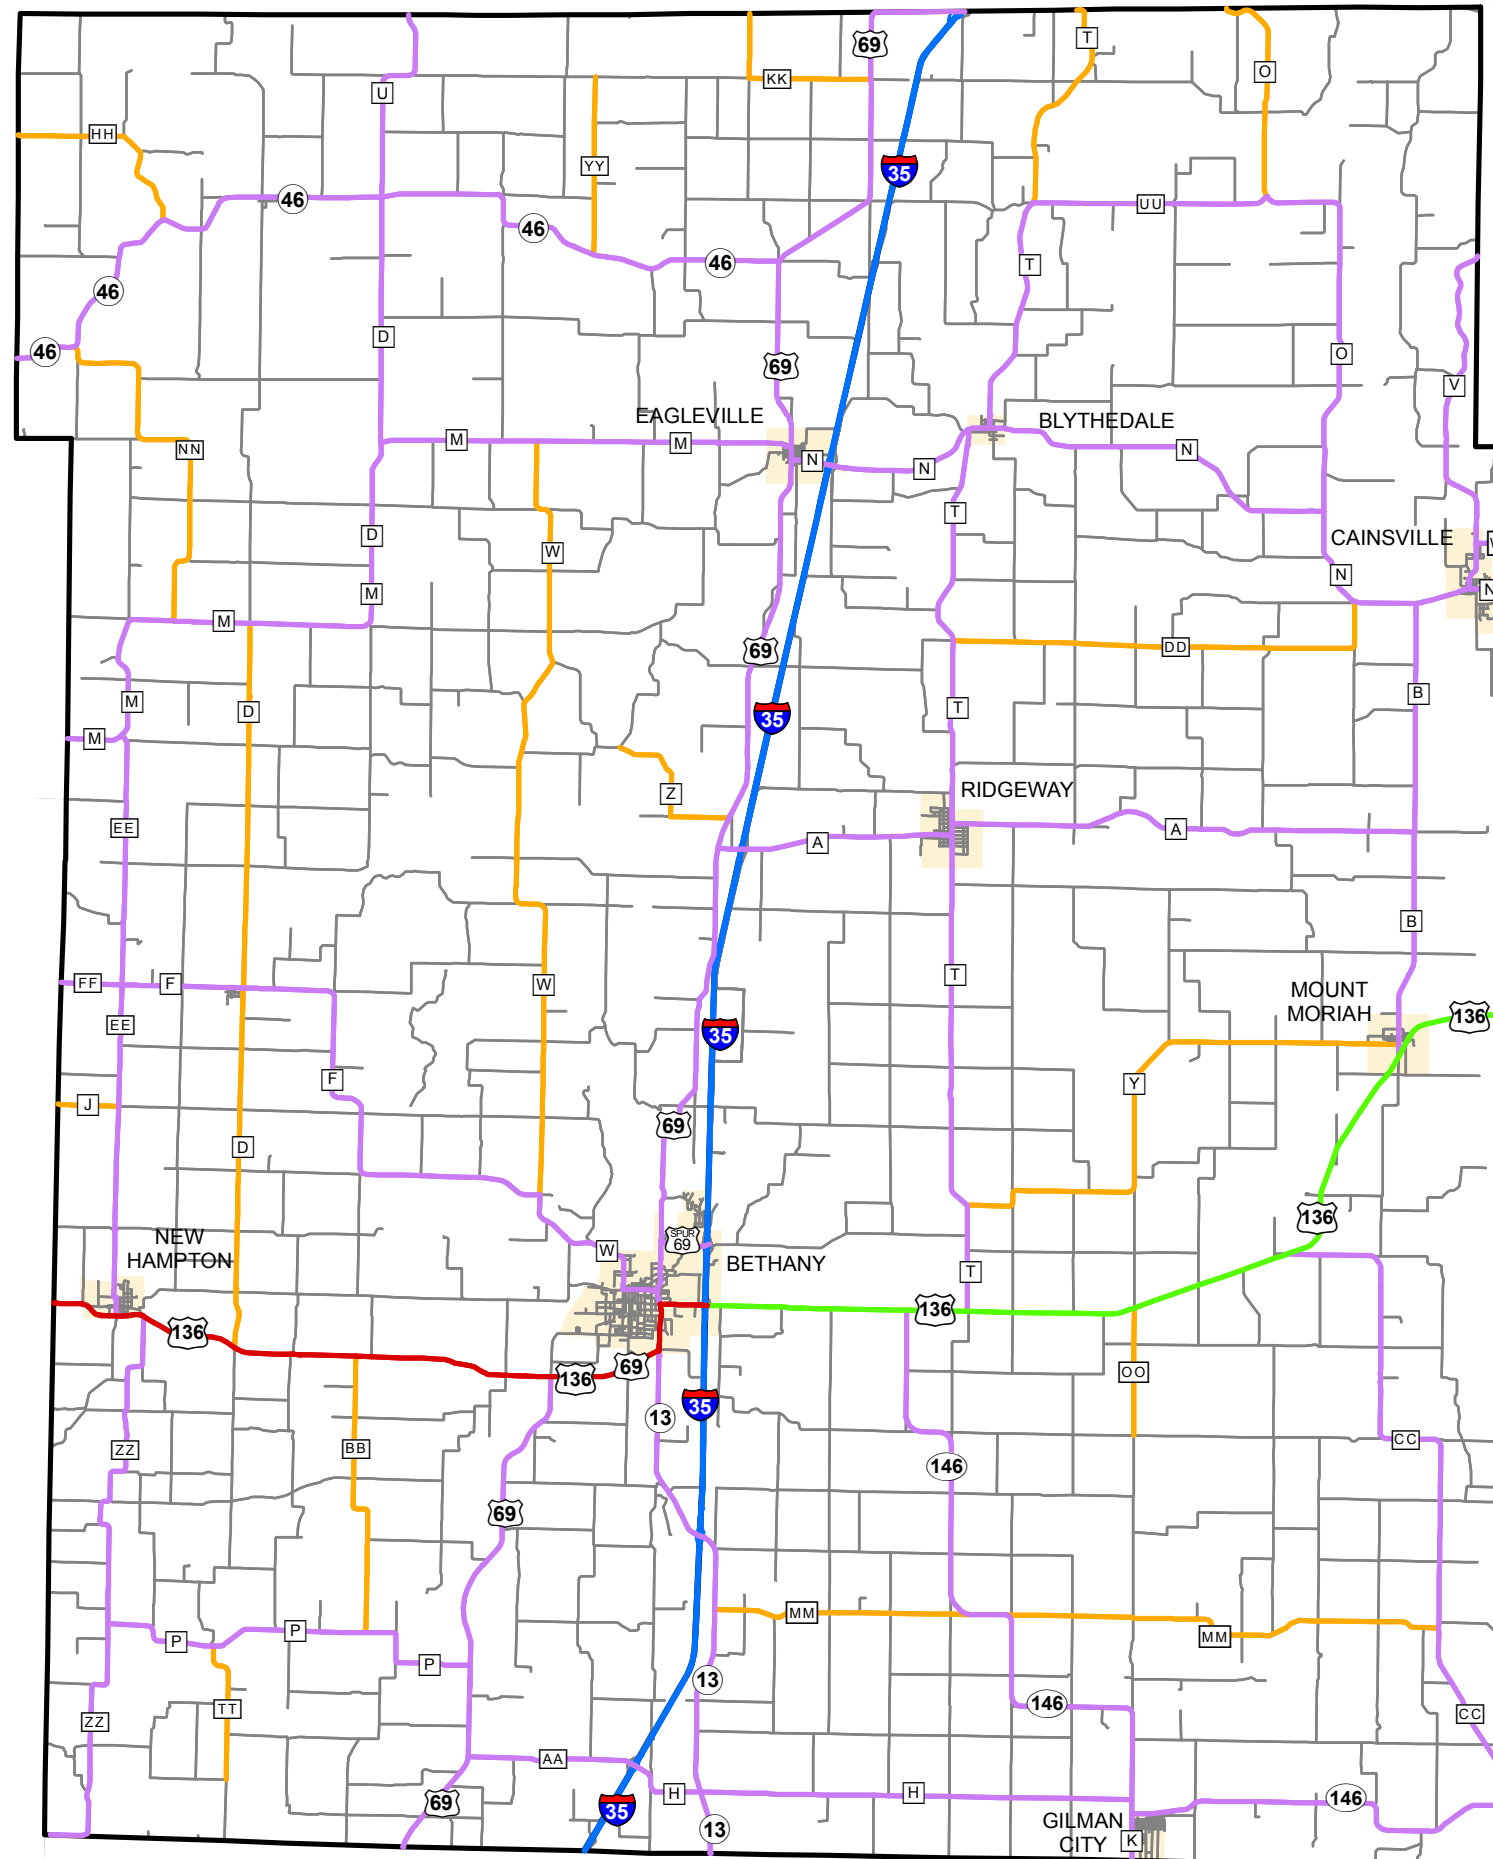

Rural Functional Classification

HARRISON COUNTY

Missouri

FUNCTIONAL CLASS

- Interstate —
- Other Freeway and Expressway —
- Other Principal Arterial —
- Minor Arterial —
- Major Collector —
- Minor Collector —
- Local —

CITY

URBAN AREA

Federal-Aid highways exclude local roads and rural minor collectors.

Transportation Planning
 105 W. Capitol Ave.
 Jefferson City, MO 65102
 Phone (573) 526-5478
 Fax (573) 526-8052

Approved July 21, 2015