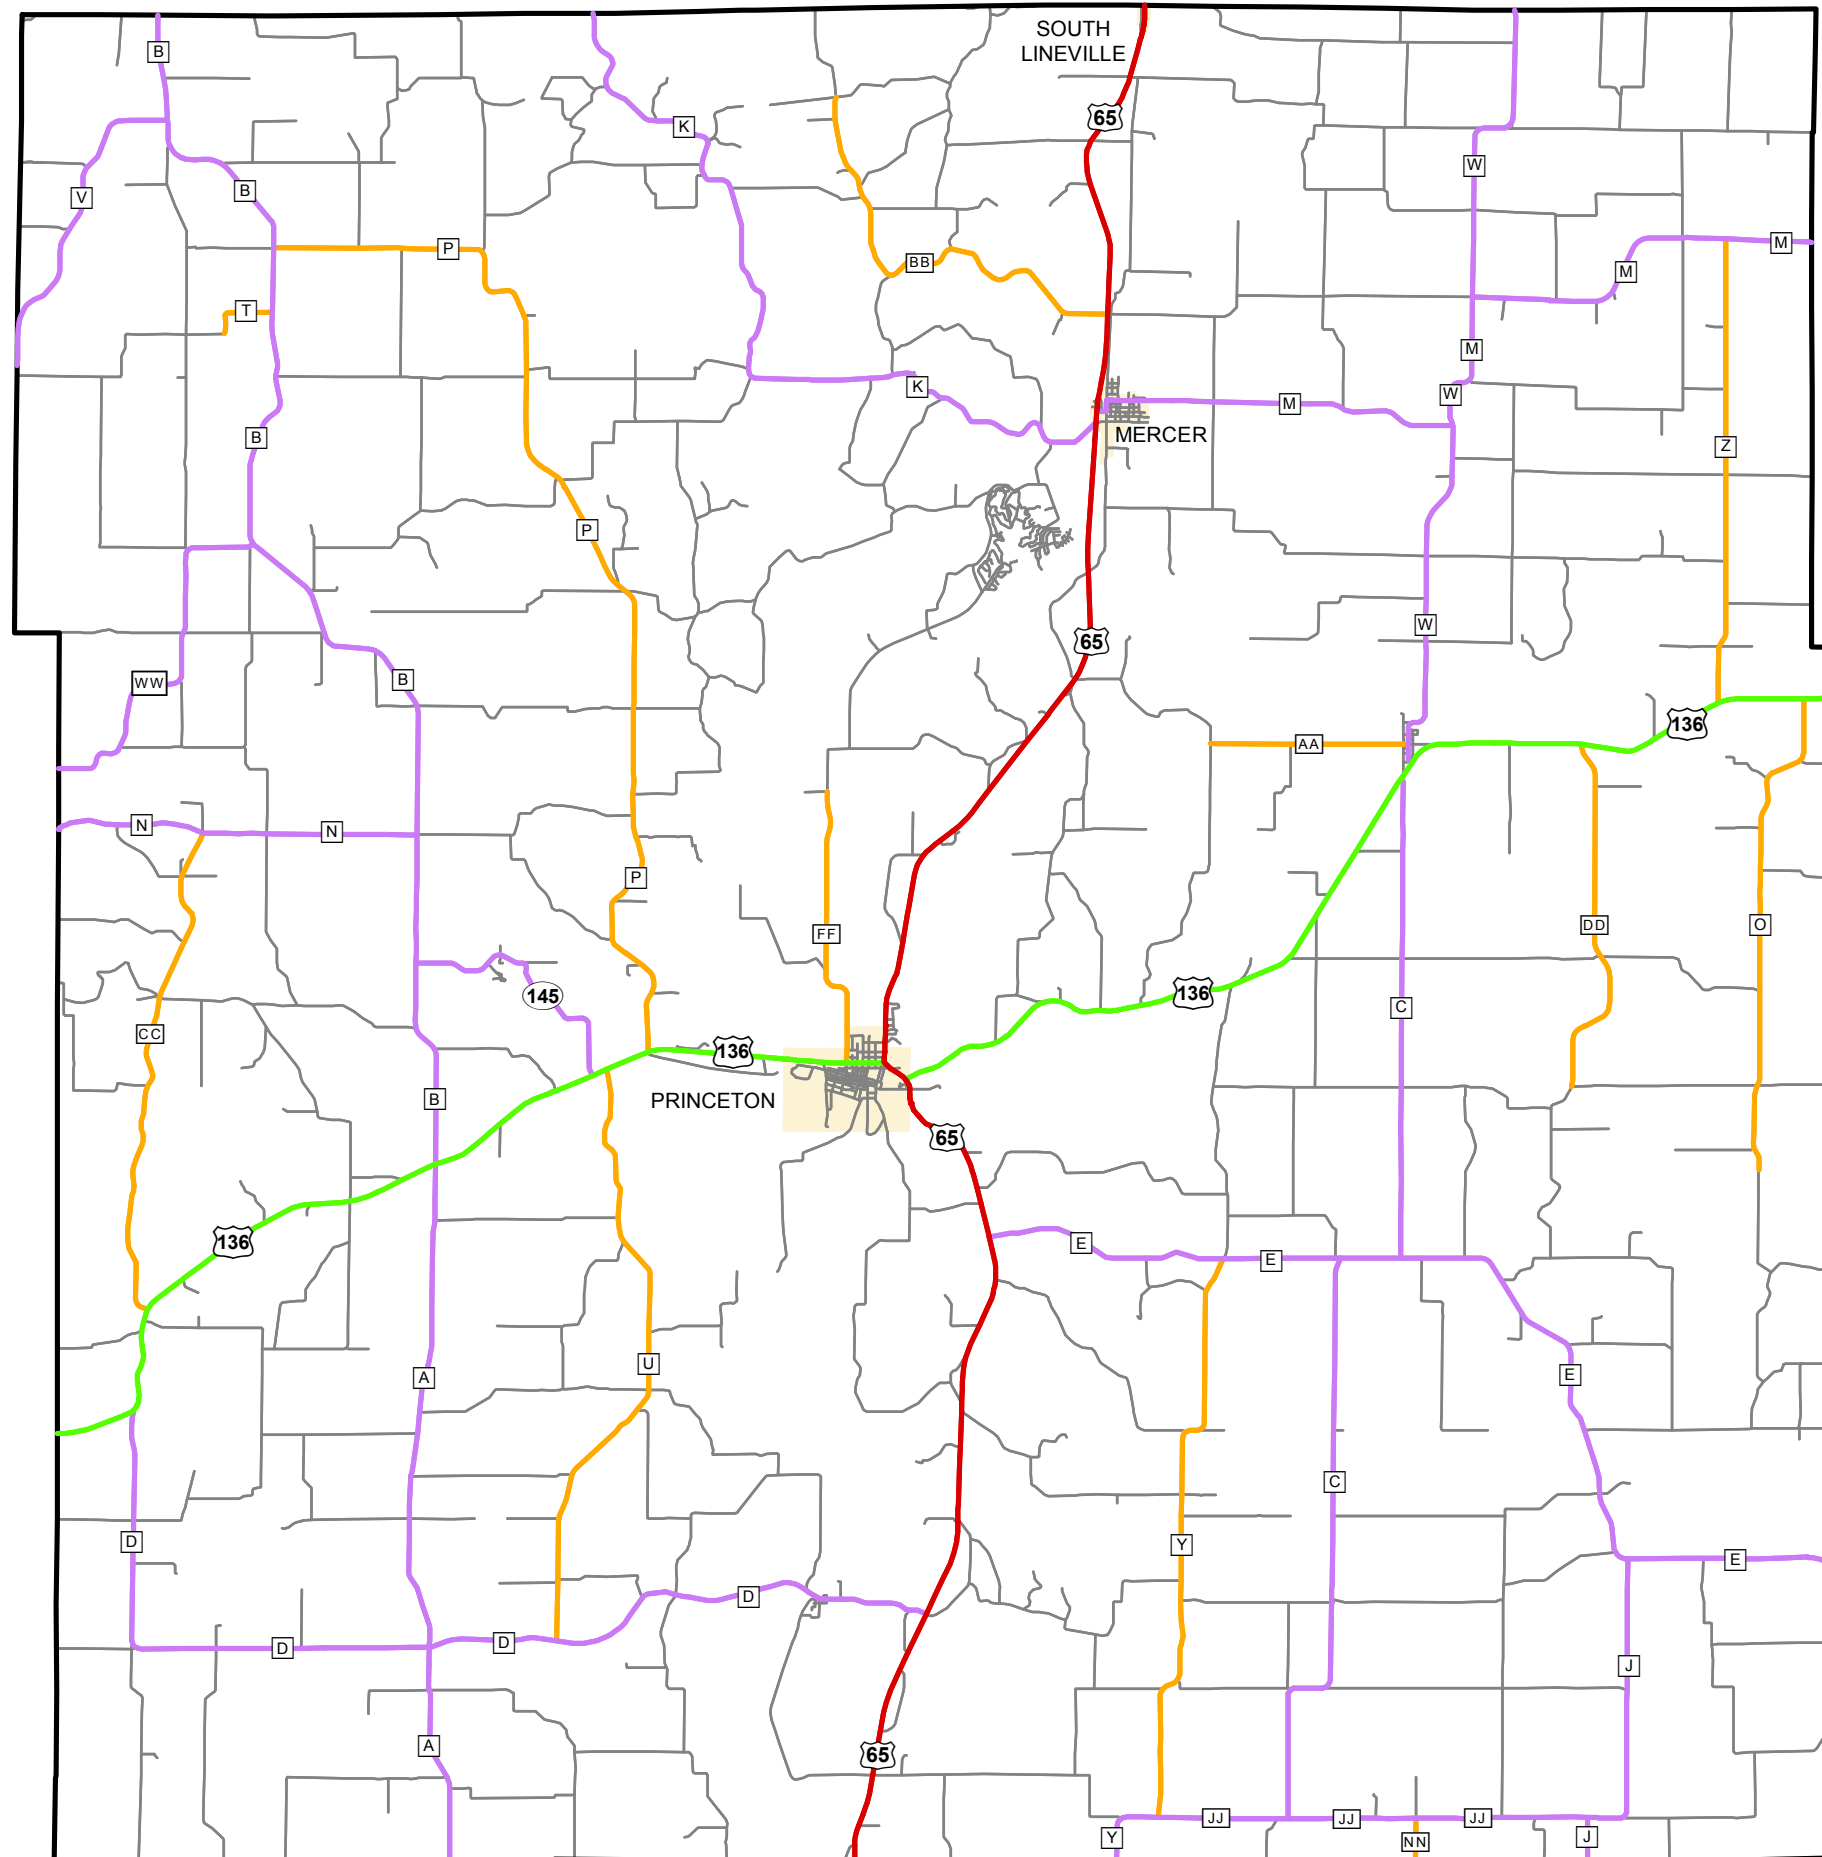

## MERCER COUNTY

### Missouri

FUNCTIONAL CLASS	
Interstate	
Other Freeway and Expressway	
Other Principal Arterial	
Minor Arterial	
Major Collector	
Minor Collector	
Local	
CITY	
URBAN AREA	

Federal-Aid highways exclude local roads and rural minor collectors.