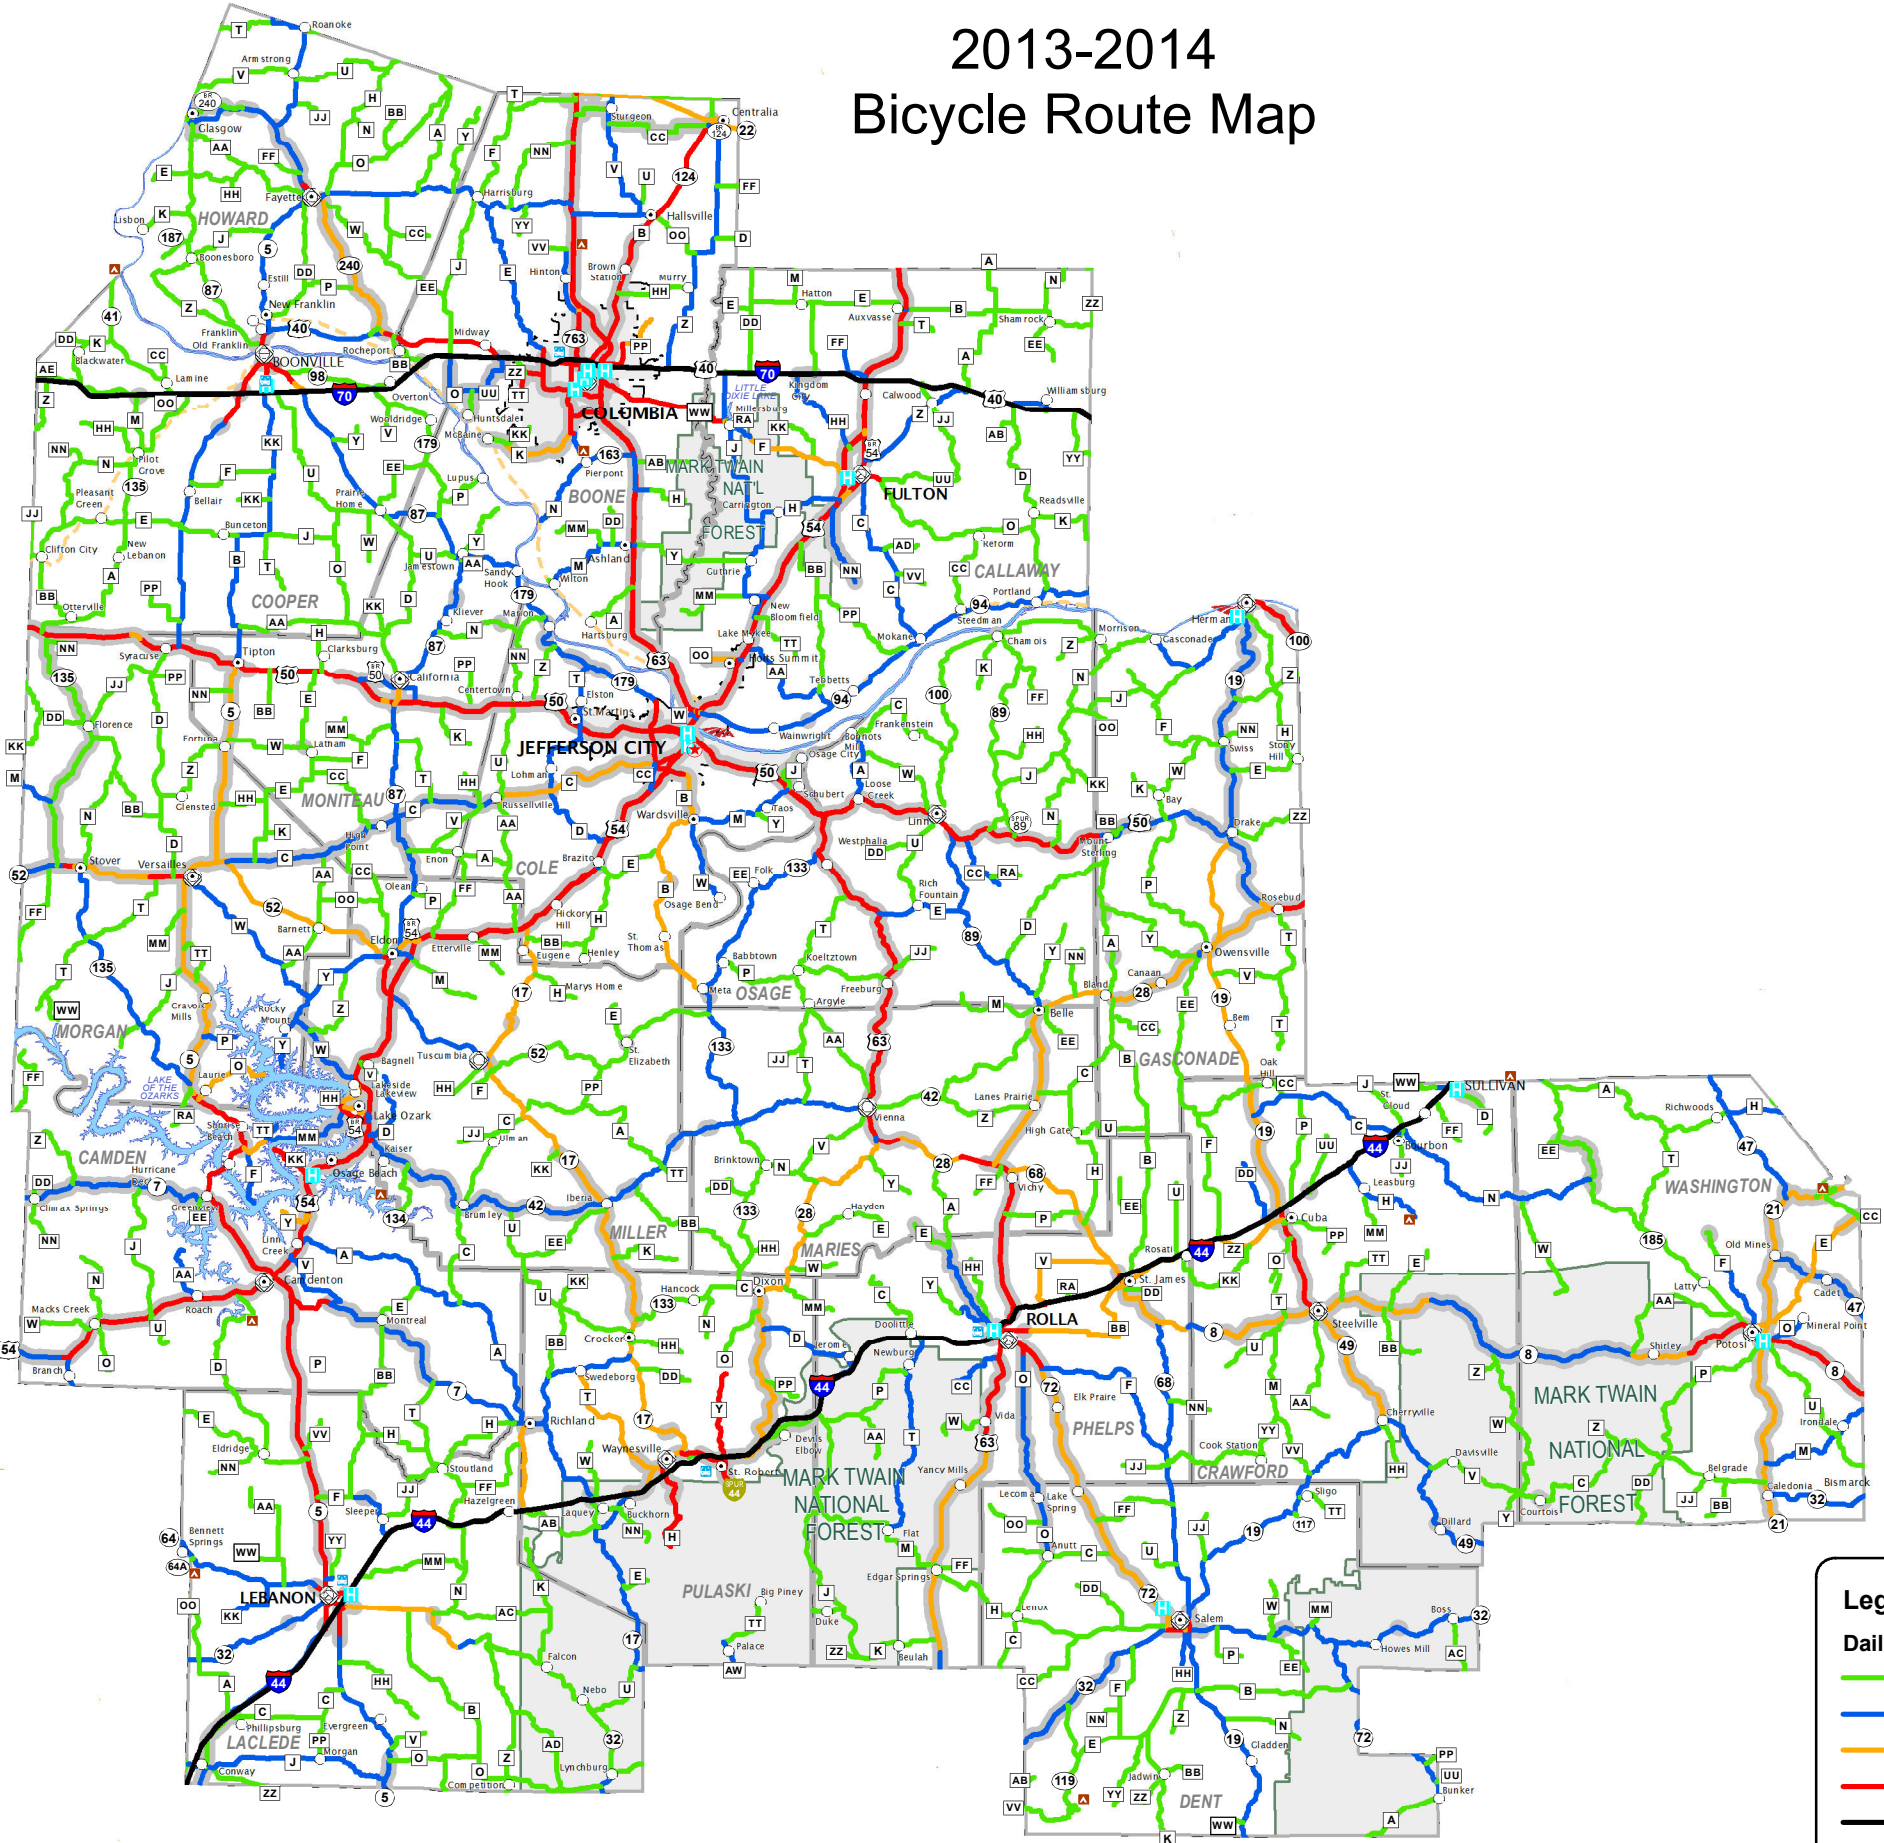

Central District

2013-2014 Bicycle Route Map

Legend

Daily Traffic Volume Ranges	Katy Trail	Towns by Population
0 - 999	Frisco Highline Trail	0-1000
1000 - 2999	Trans America Trail	1001-5000
3000 - 4999	Amtrak Stations	5001-10000
Over 5000	Bus Stations	10001-20000
Interstates	Camping	20001 and over
Paved Shoulders at least 4 feet	Hospitals	County Seat
Rivers and Lakes	National Forest	Urban Area

Prepared by
The Missouri Department of Transportation
July 2013