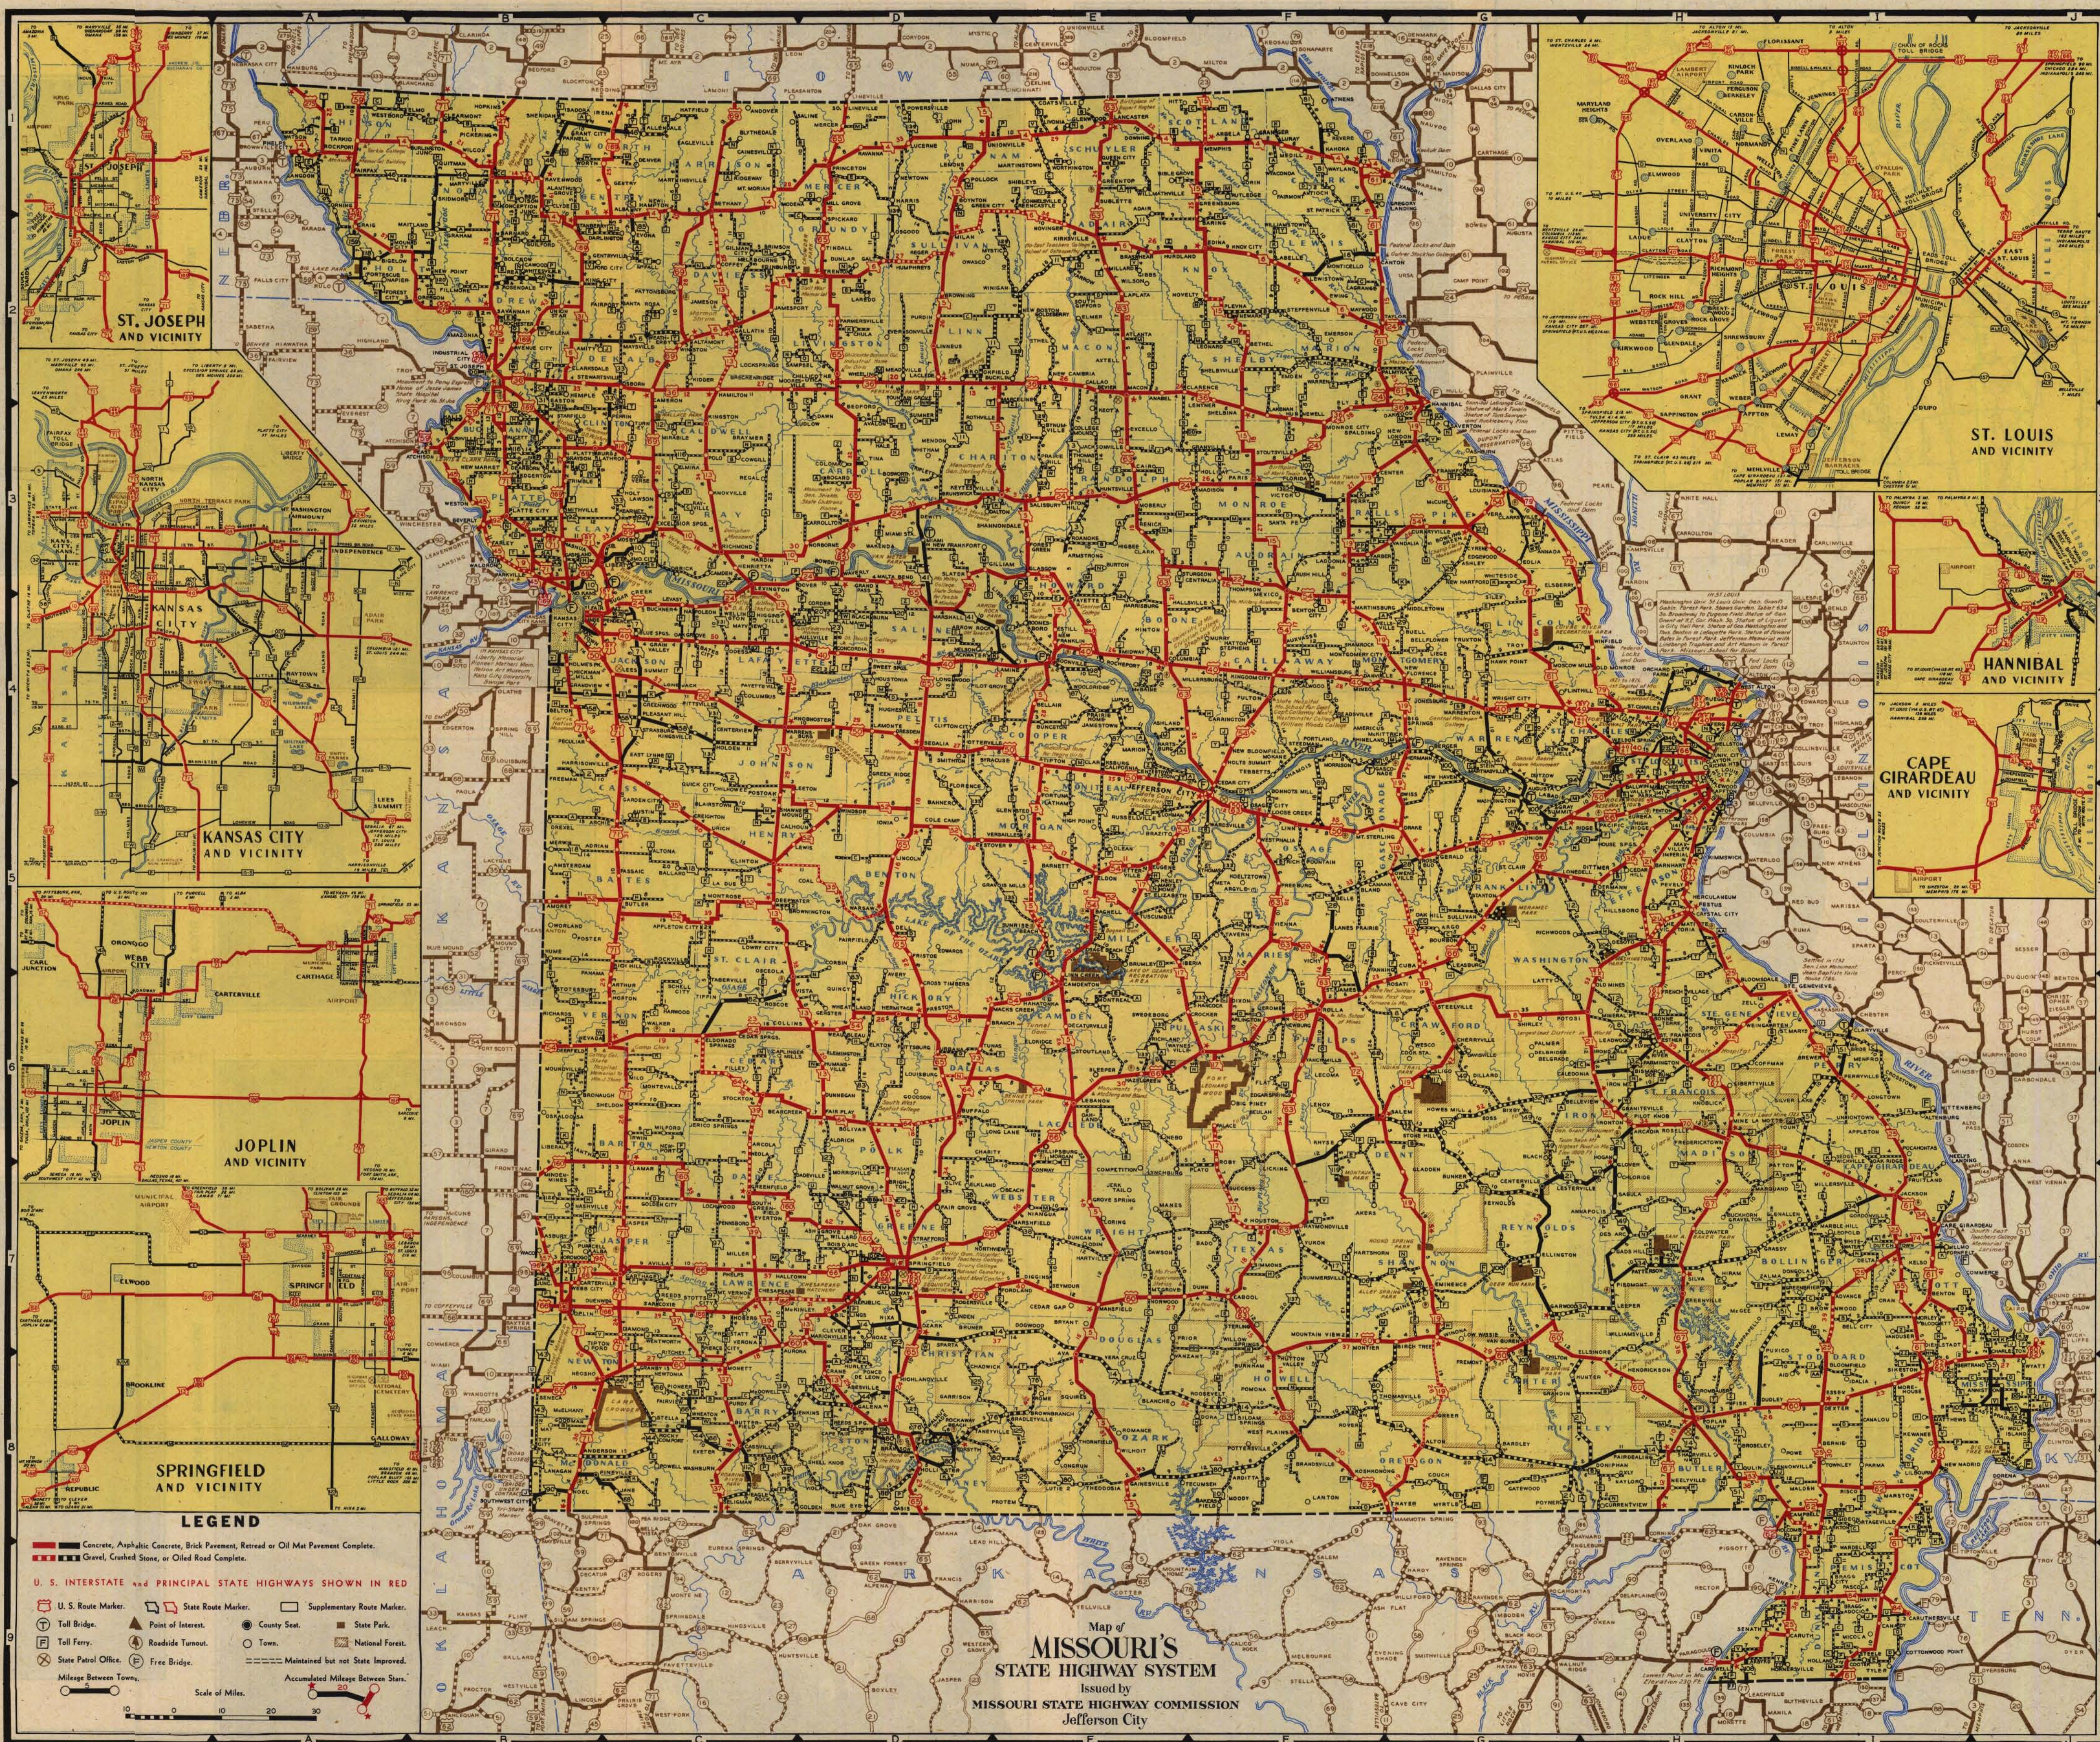

INDEX—POPULATION OF CITIES AND TOWNS

Total Population - 3,784,664
Total Area - 69,420 Sq. Miles

Table listing population figures for various cities and towns in Missouri, organized by county. Includes entries for counties such as Adair, Atchison, Audrain, and others.

INDEX—CONTINUED

Continuation of the population index table, listing cities and towns in Missouri, including entries for counties like Boone, Carroll, Cass, and others.

LEGEND

- Concrete, Asphaltic Concrete, Brick Pavement, Retread or Oil Mat Pavement Complete.
- Gravel, Crushed Stone, or Oiled Road Complete.
- U. S. INTERSTATE and PRINCIPAL STATE HIGHWAYS SHOWN IN RED
- U. S. Route Marker
- State Route Marker
- Supplementary Route Marker
- Toll Bridge
- Point of Interest
- County Seat
- State Park
- State Patrol Office
- Free Bridge
- Maintained but not State Improved
- Mileage Between Towns
- Accumulated Mileage Between Stars