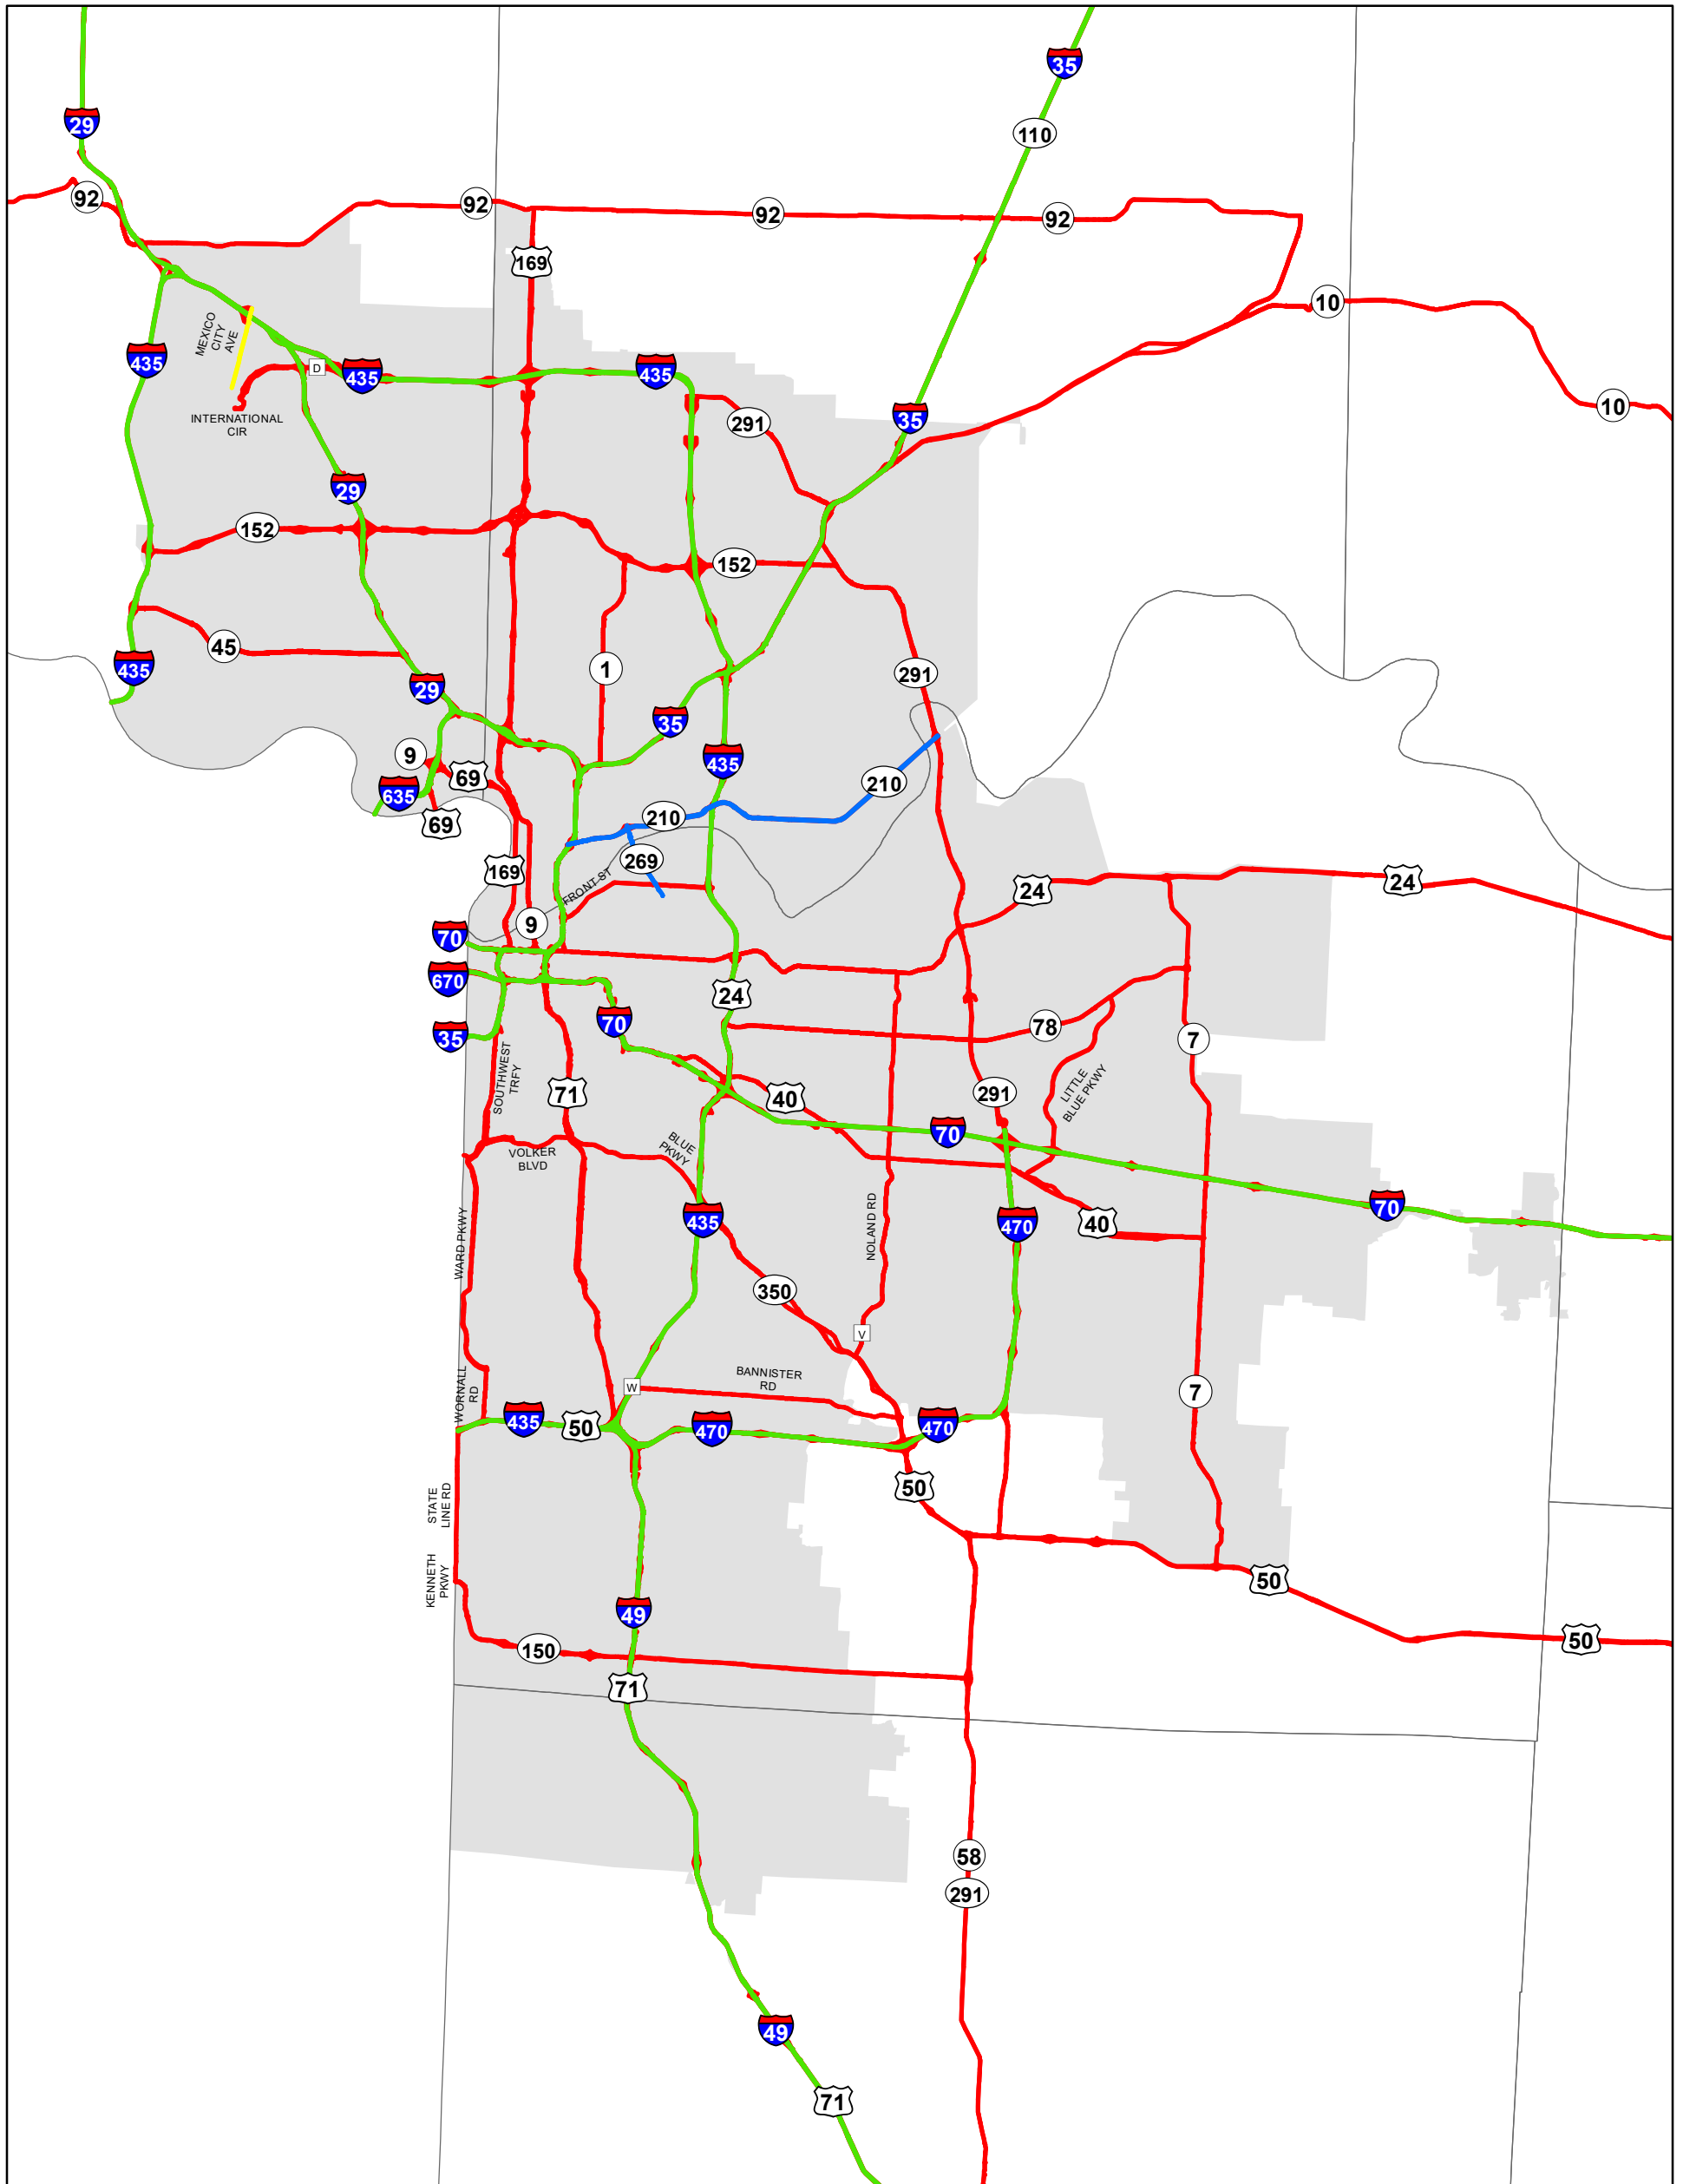

MISSOURI NATIONAL HIGHWAY SYSTEM

Urban Areas: Kansas City

Approved by Congress November 1995

- INTERSTATE (NHS)
- OTHER NHS
- INTERMODAL AIRPORT
- INTERMODAL PORT
- INTERMODAL PUBLIC
- INTERMODAL RAIL TRUCK
- URBAN AREAS

Transportation Planning
 105 W. Capitol Ave.
 Jefferson City, MO 65102
 Phone: (573) 526-2587
 Fax: (573) 526-8052

February 2024