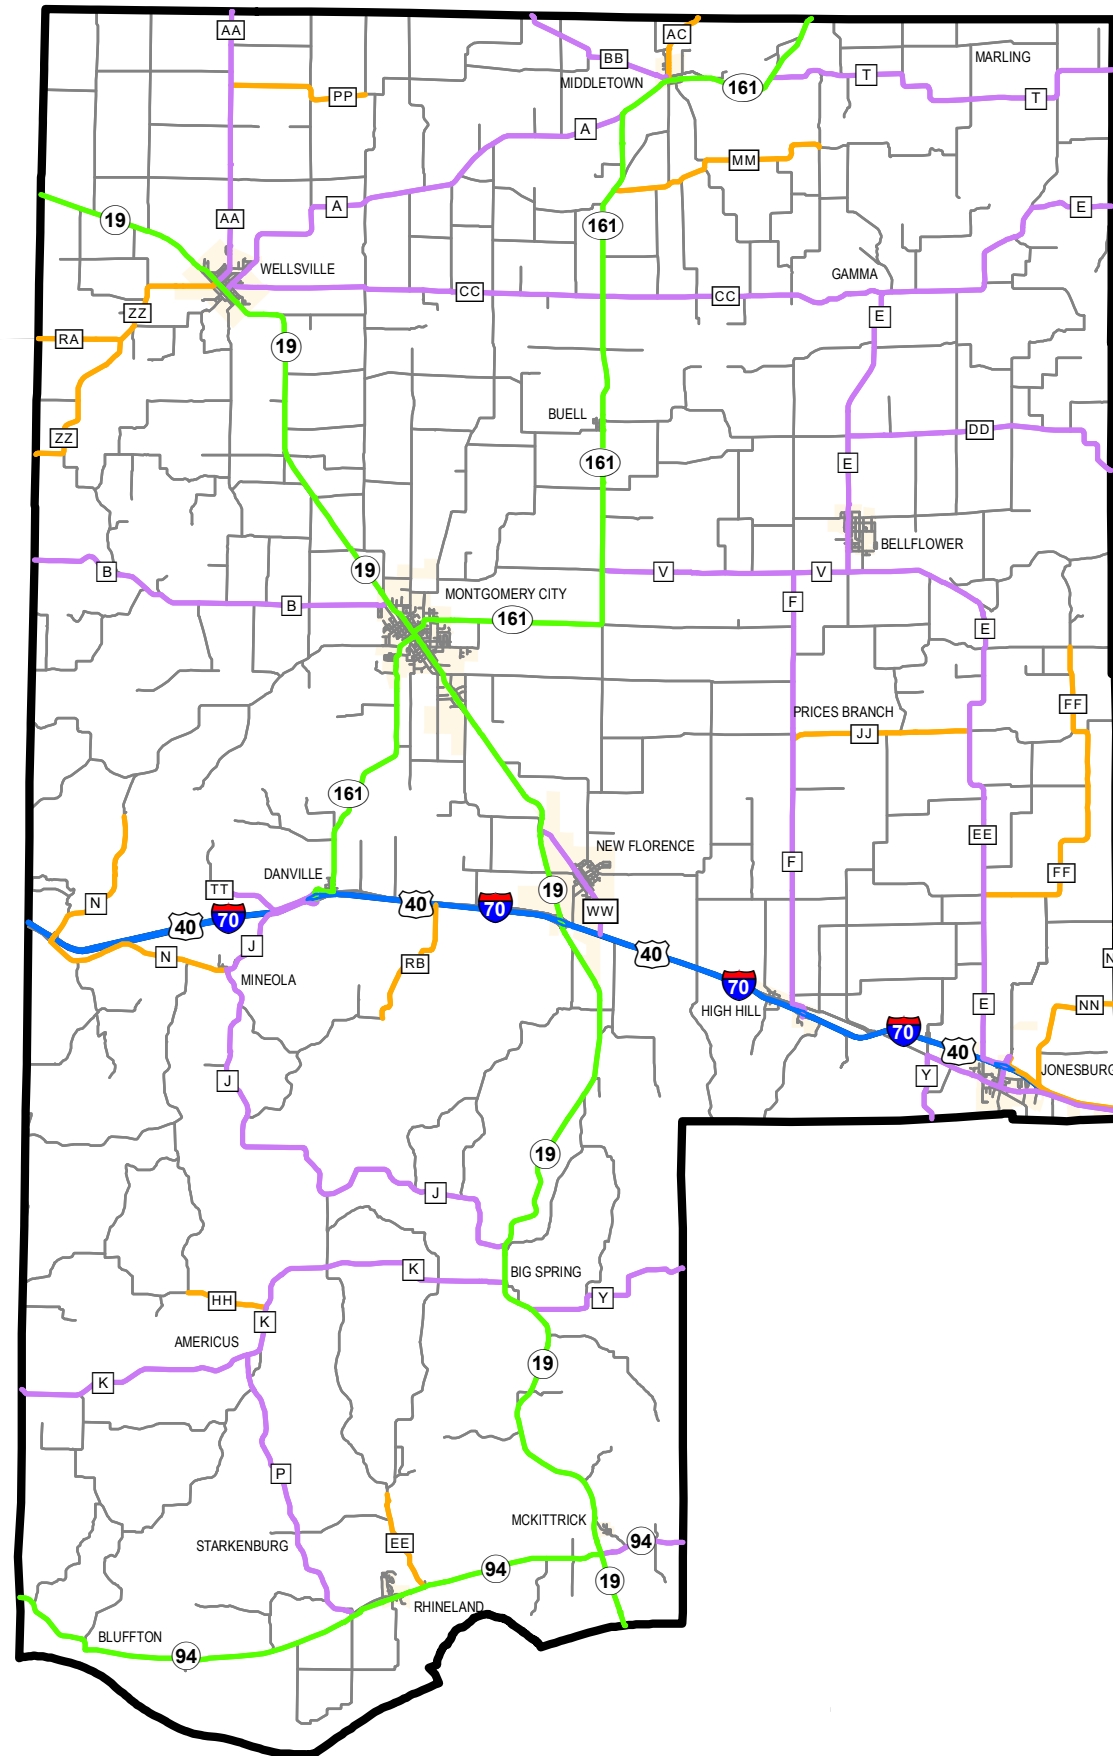

Rural Functional Classification

MONTGOMERY COUNTY

Missouri

FUNCTIONAL CLASS

Interstate	
Other Freeway and Expressway	
Other Principal Arterial	
Minor Arterial	
Major Collector	
Minor Collector	
Local	

CITY

URBAN AREA

Federal-Aid highways exclude local roads and rural minor collectors.

Transportation Planning
 105 W. Capitol Ave.
 Jefferson City, MO 65102
 Phone (573) 526-5478
 Fax (573) 526-8052

Approved May 16, 2022