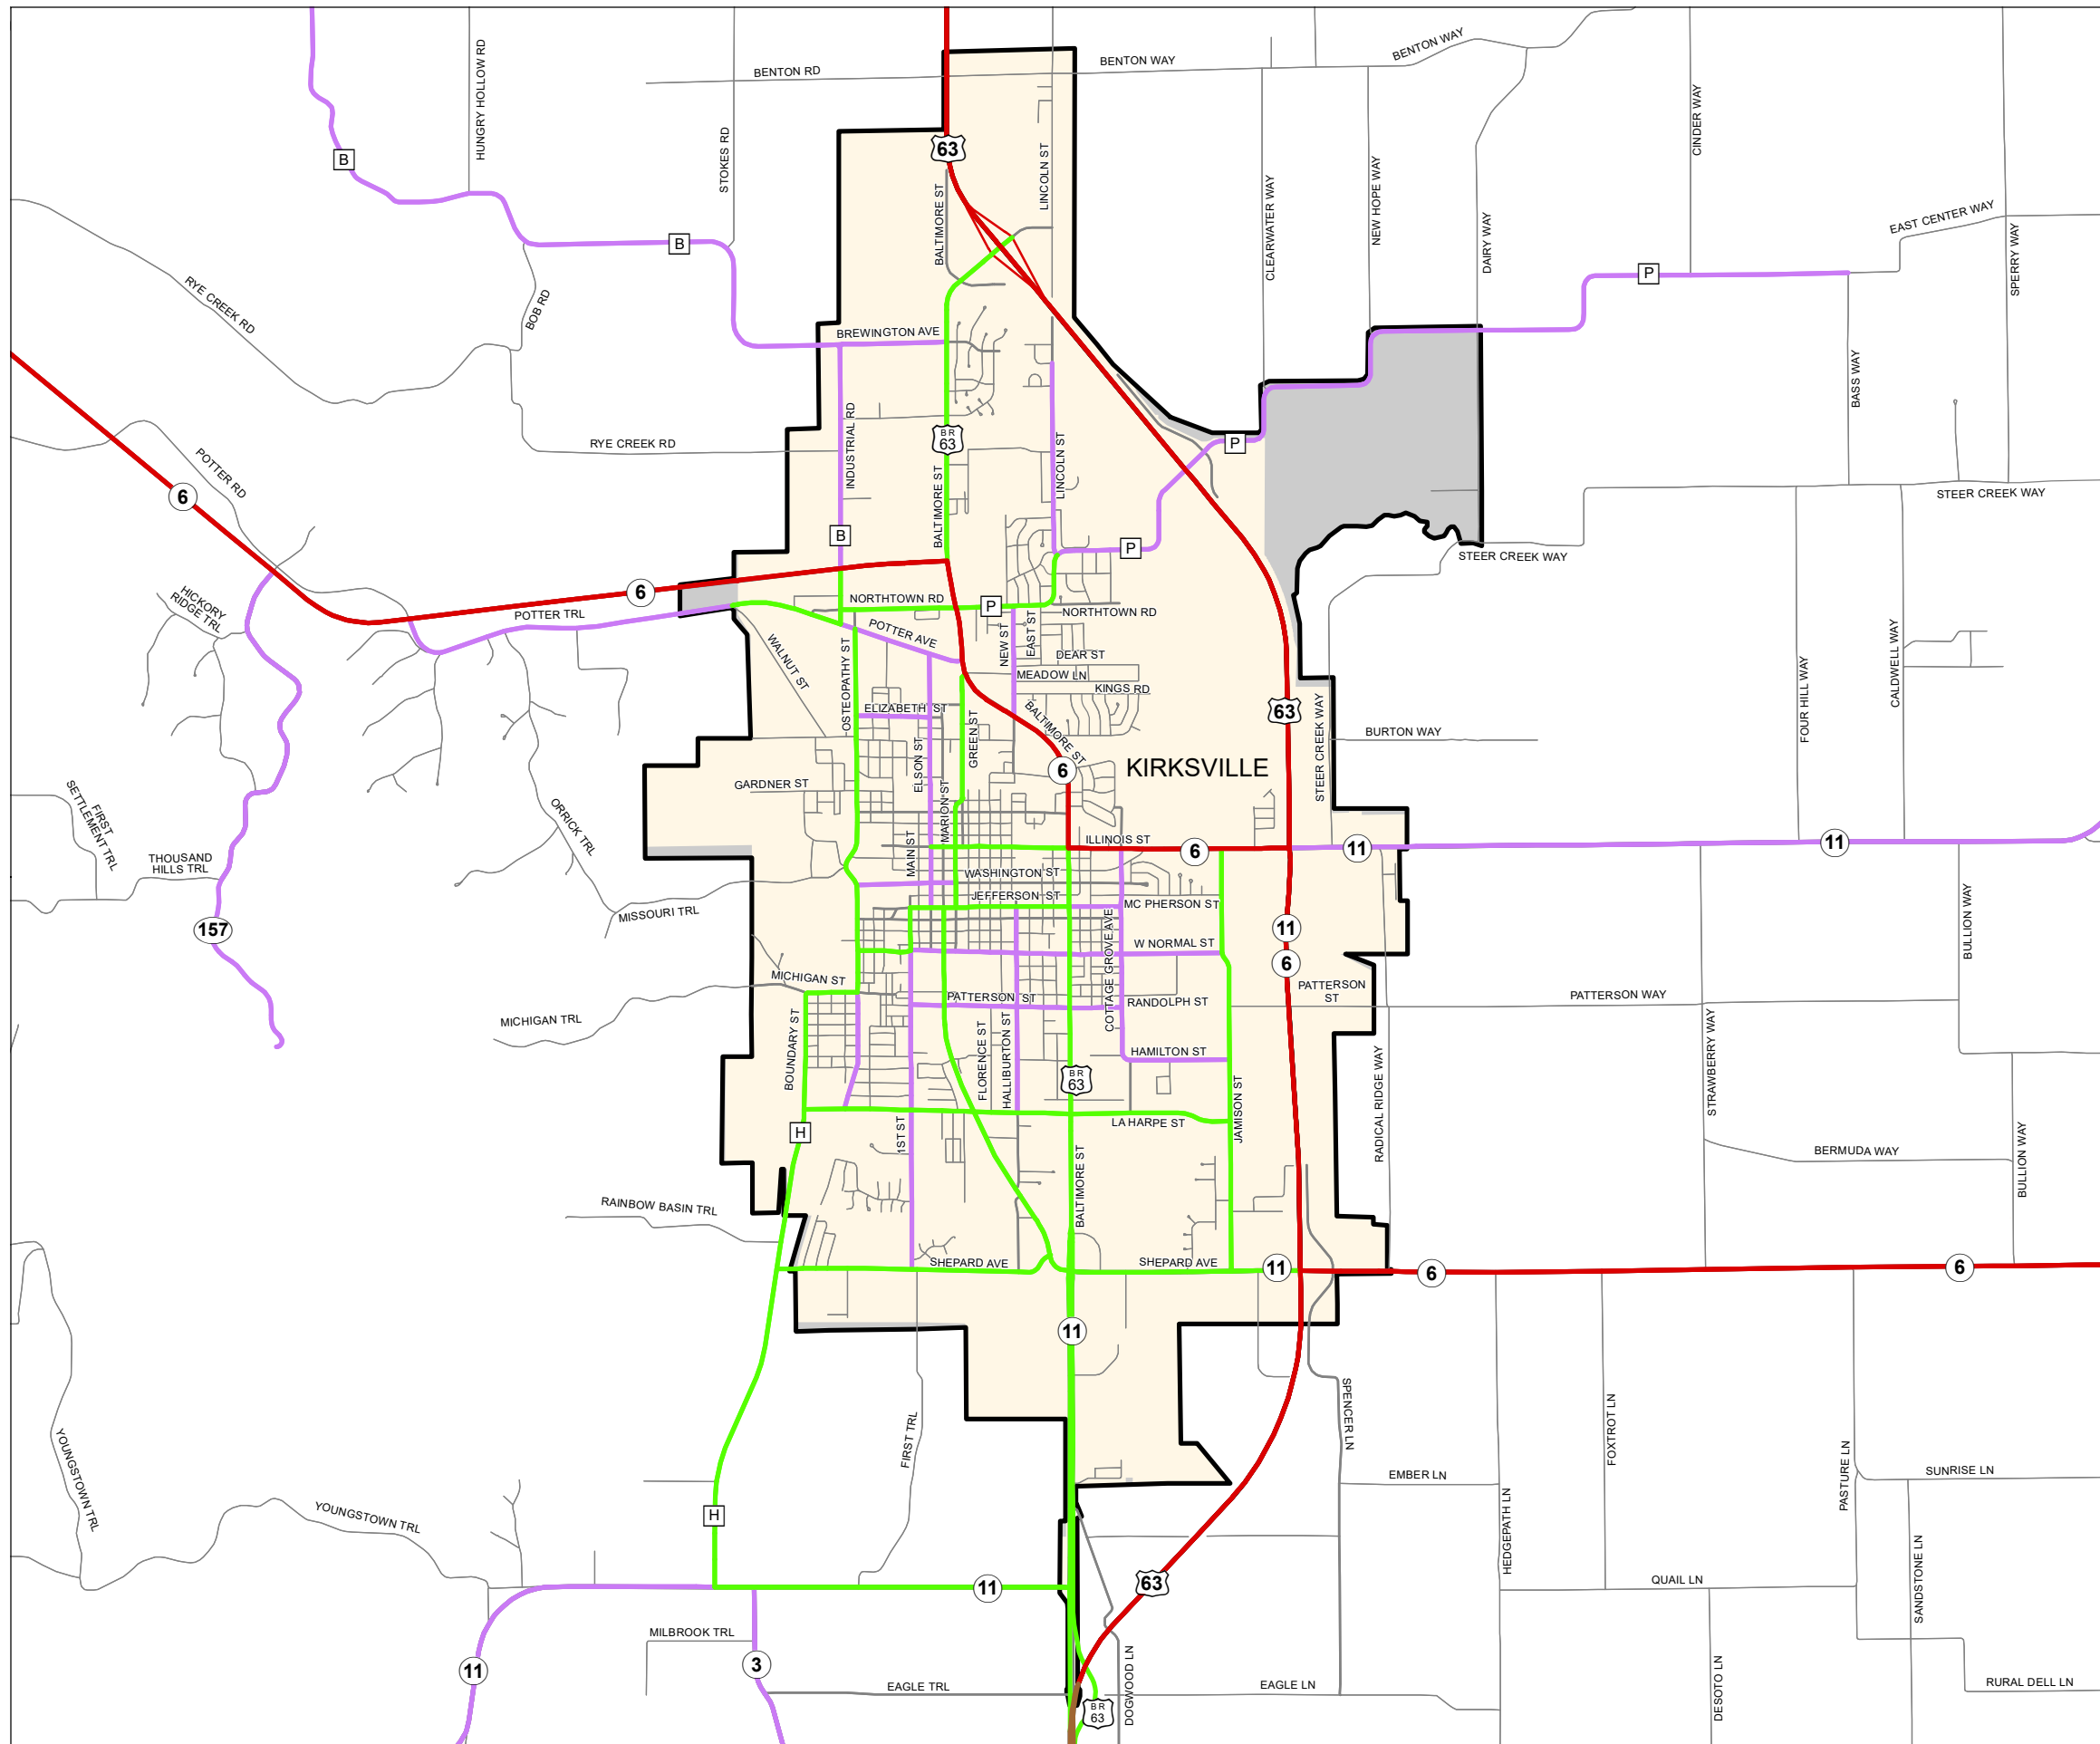

Functional Classification System

KIRKSVILLE

Adair County

Missouri

FUNCTIONAL CLASS	
Interstate	
Other Freeway and Expressway	
Other Principal Arterial	
Minor Arterial	
Major Collector	
Minor Collector	
Local	
CITY	
URBAN AREA	

Federal-Aid highways exclude local roads and rural minor collectors.

Transportation Planning

105 W. Capitol Ave.
Jefferson City, MO 65102
Phone (573) 526-5478
Fax (573) 526-8052

Approved January 10, 2024