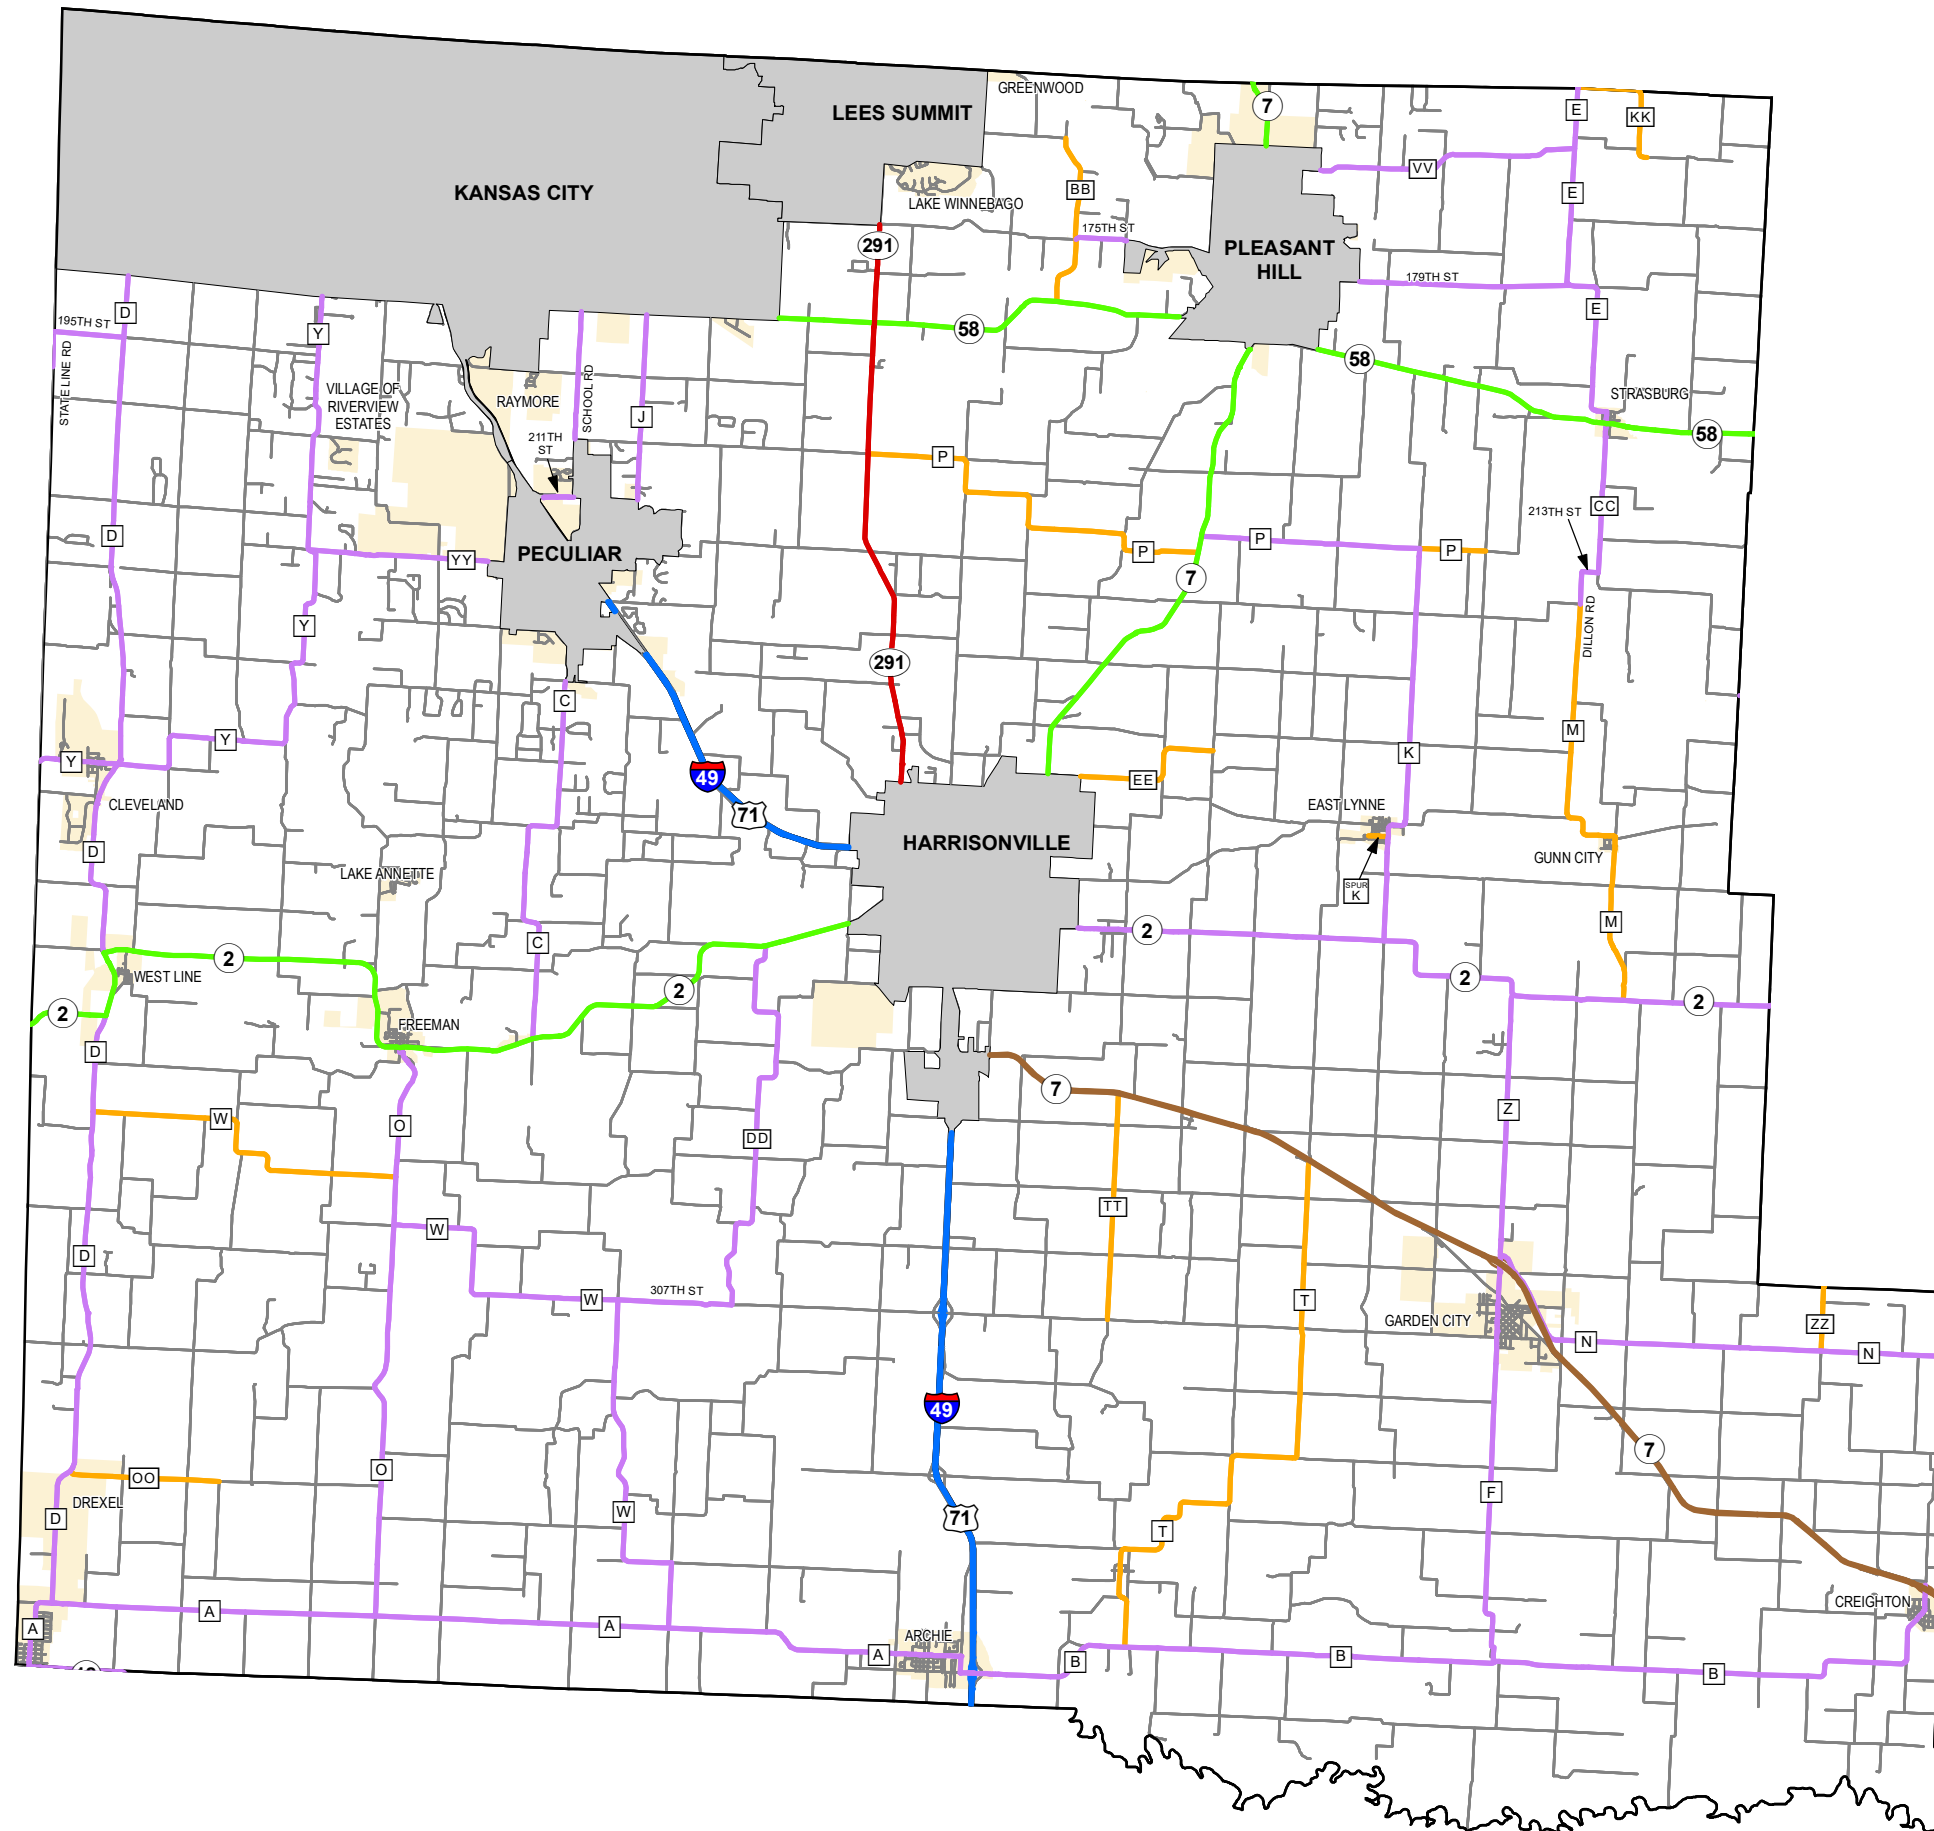

# Rural Functional Classification

**CASS COUNTY**

Missouri

**FUNCTIONAL CLASS**

- Interstate —
- Other Freeway and Expressway —
- Other Principal Arterial —
- Minor Arterial —
- Major Collector —
- Minor Collector —
- Local —

CITY

URBAN AREA

Federal-Aid highways exclude local roads and rural minor collectors.

**Transportation Planning**  
 105 W. Capitol Ave.  
 Jefferson City, MO 65102  
 Phone (573) 526-5478  
 Fax (573) 526-8052