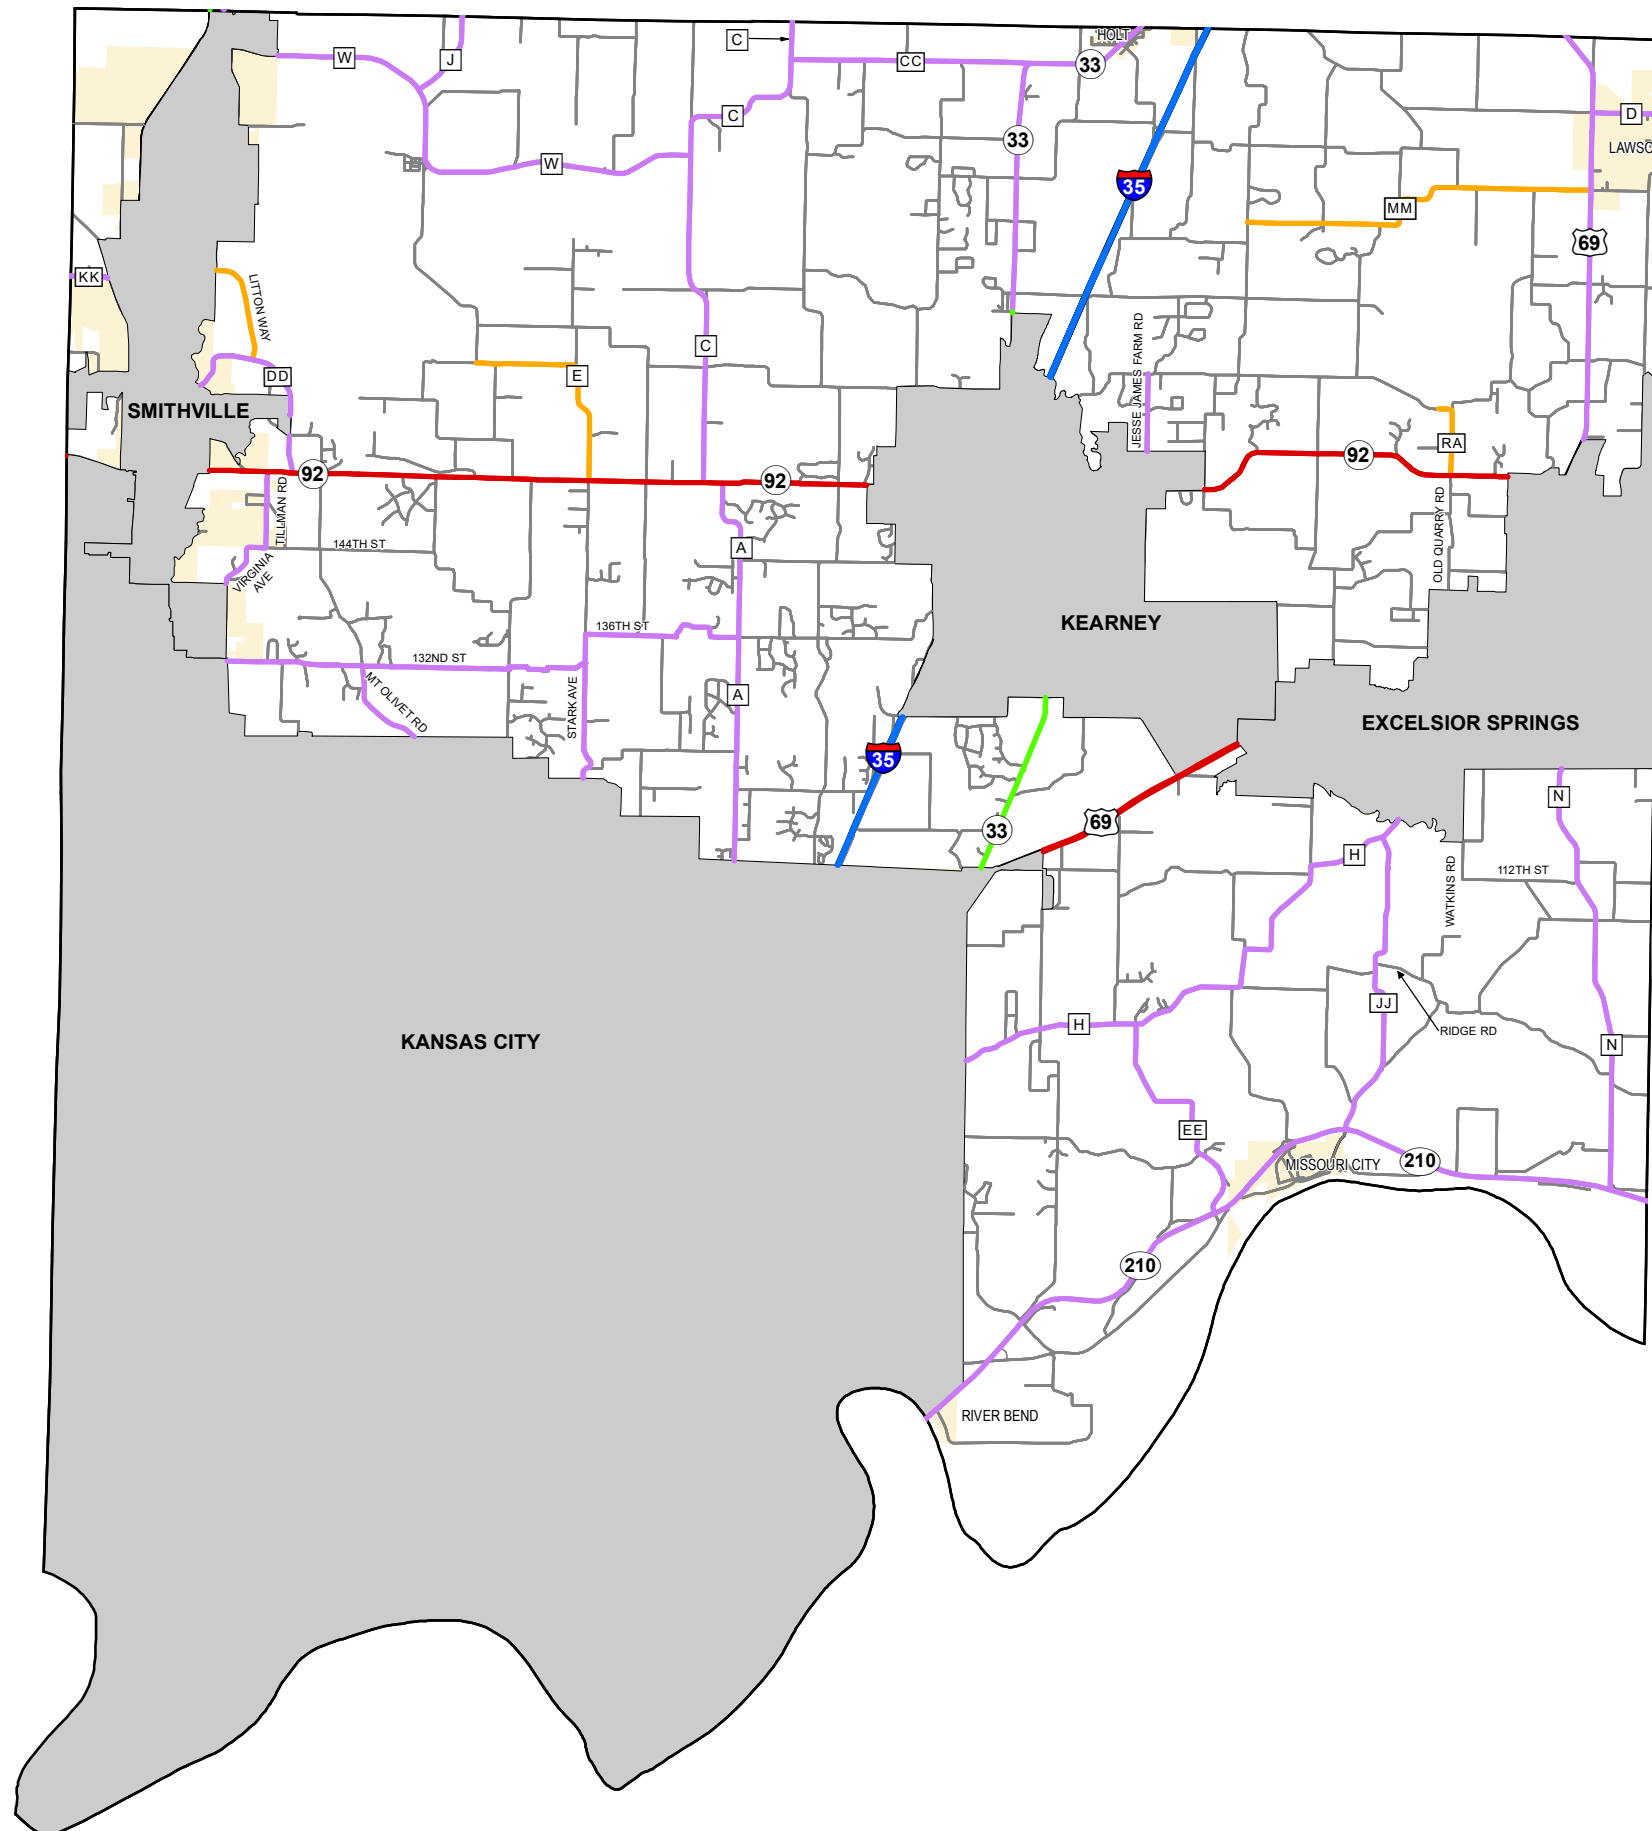

Rural Functional Classification

CLAY COUNTY

Missouri

FUNCTIONAL CLASS	
Interstate	
Other Freeway and Expressway	
Other Principal Arterial	
Minor Arterial	
Major Collector	
Minor Collector	
Local	
CITY	
URBAN AREA	

Federal-Aid highways exclude local roads and rural minor collectors.

Transportation Planning

105 W. Capitol Ave.
 Jefferson City, MO 65102
 Phone (573) 526-5478
 Fax (573) 526-8052

Approved January 10, 2024