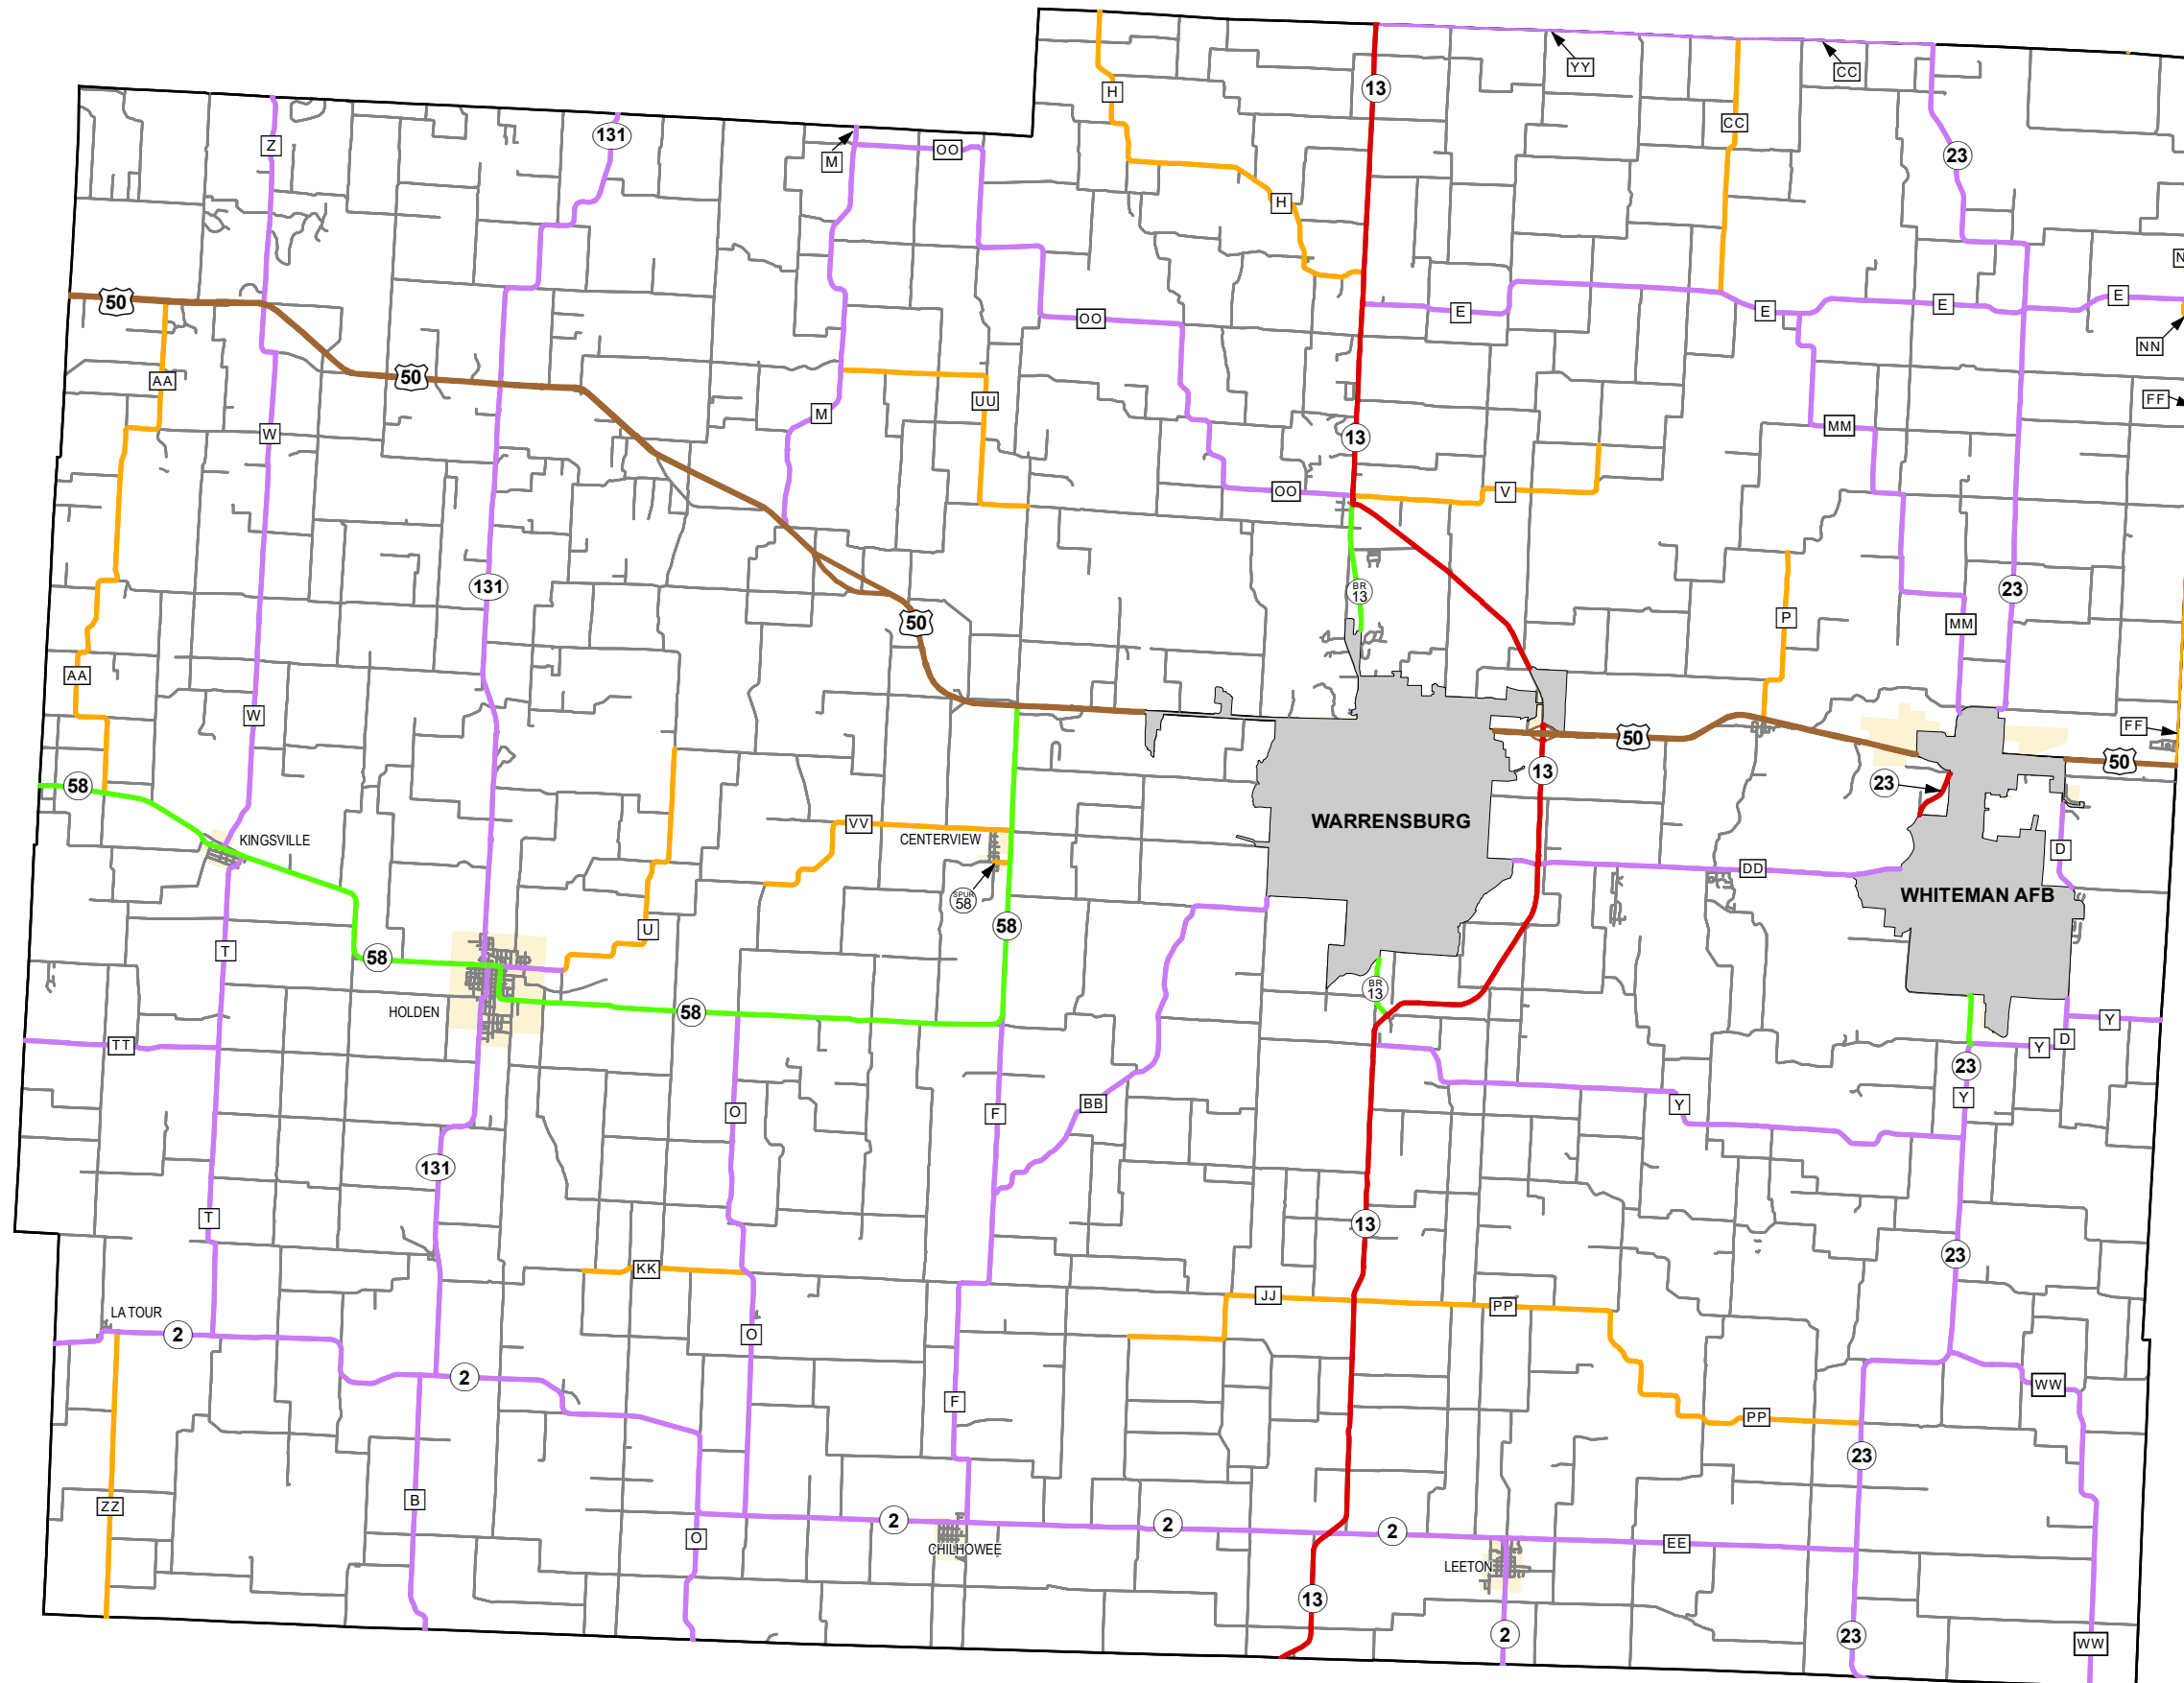

# Rural Functional Classification

## JOHNSON COUNTY

### Missouri

**FUNCTIONAL CLASS**

- Interstate —
- Other Freeway and Expressway —
- Other Principal Arterial —
- Minor Arterial —
- Major Collector —
- Minor Collector —
- Local —

CITY

URBAN AREA

Federal-Aid highways exclude local roads and rural minor collectors.