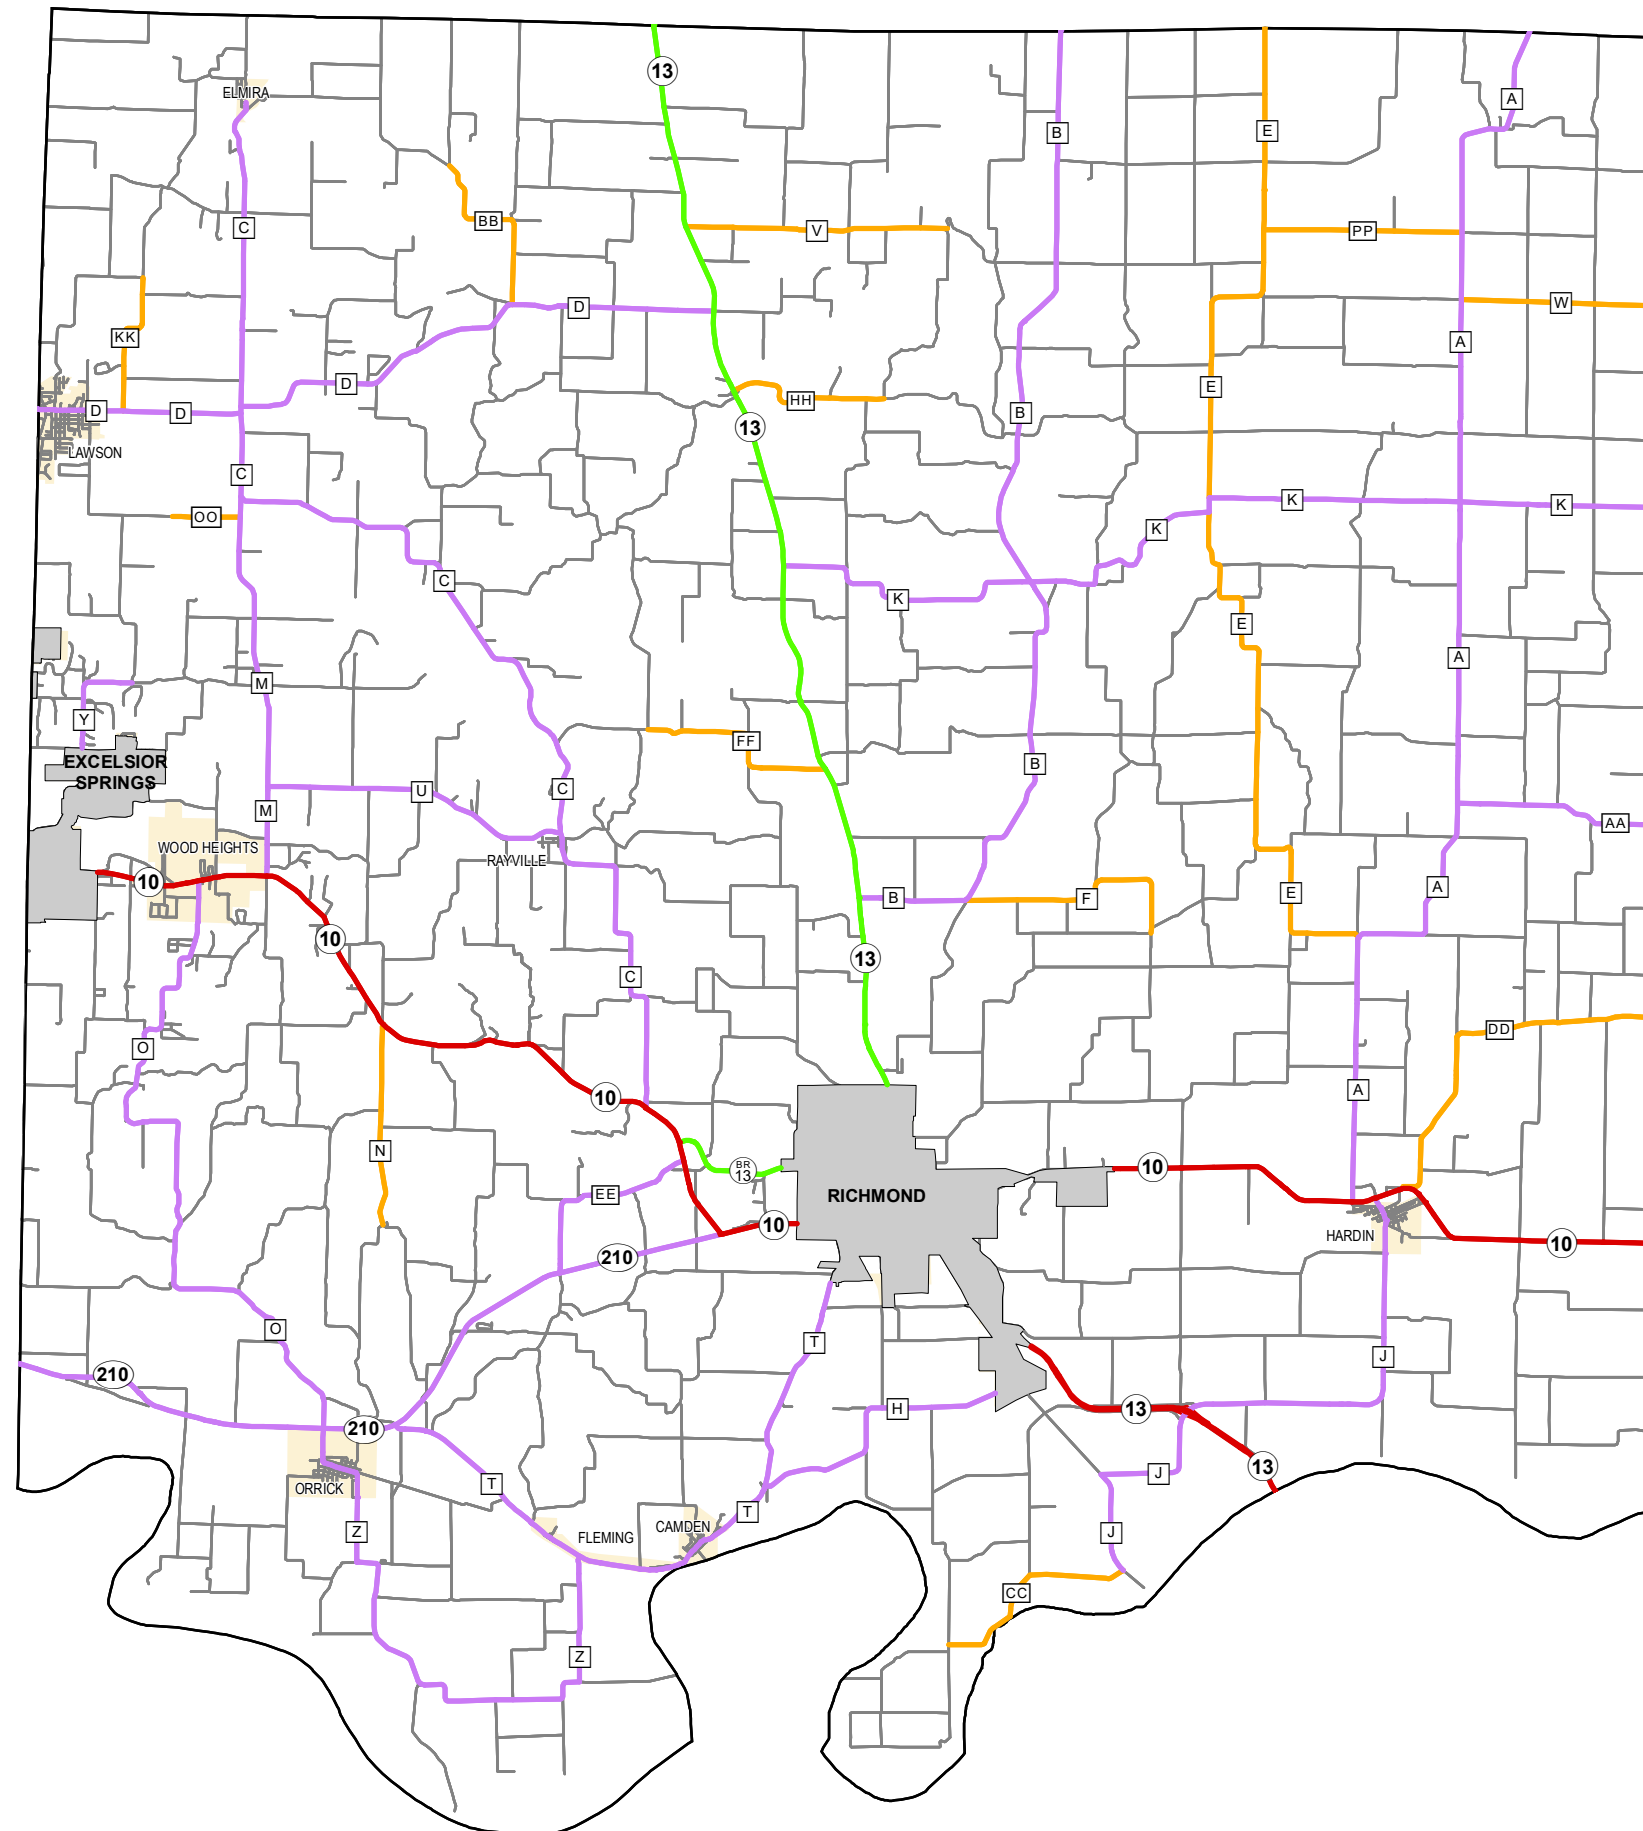

Rural Functional Classification

RAY COUNTY

Missouri

FUNCTIONAL CLASS

Interstate	
Other Freeway and Expressway	
Other Principal Arterial	
Minor Arterial	
Major Collector	
Minor Collector	
Local	
CITY	
URBAN AREA	

Federal-Aid highways exclude local roads and rural minor collectors.

Transportation Planning

105 W. Capitol Ave.
 Jefferson City, MO 65102
 Phone (573) 526-5478
 Fax (573) 526-8052

Approved January 10, 2024