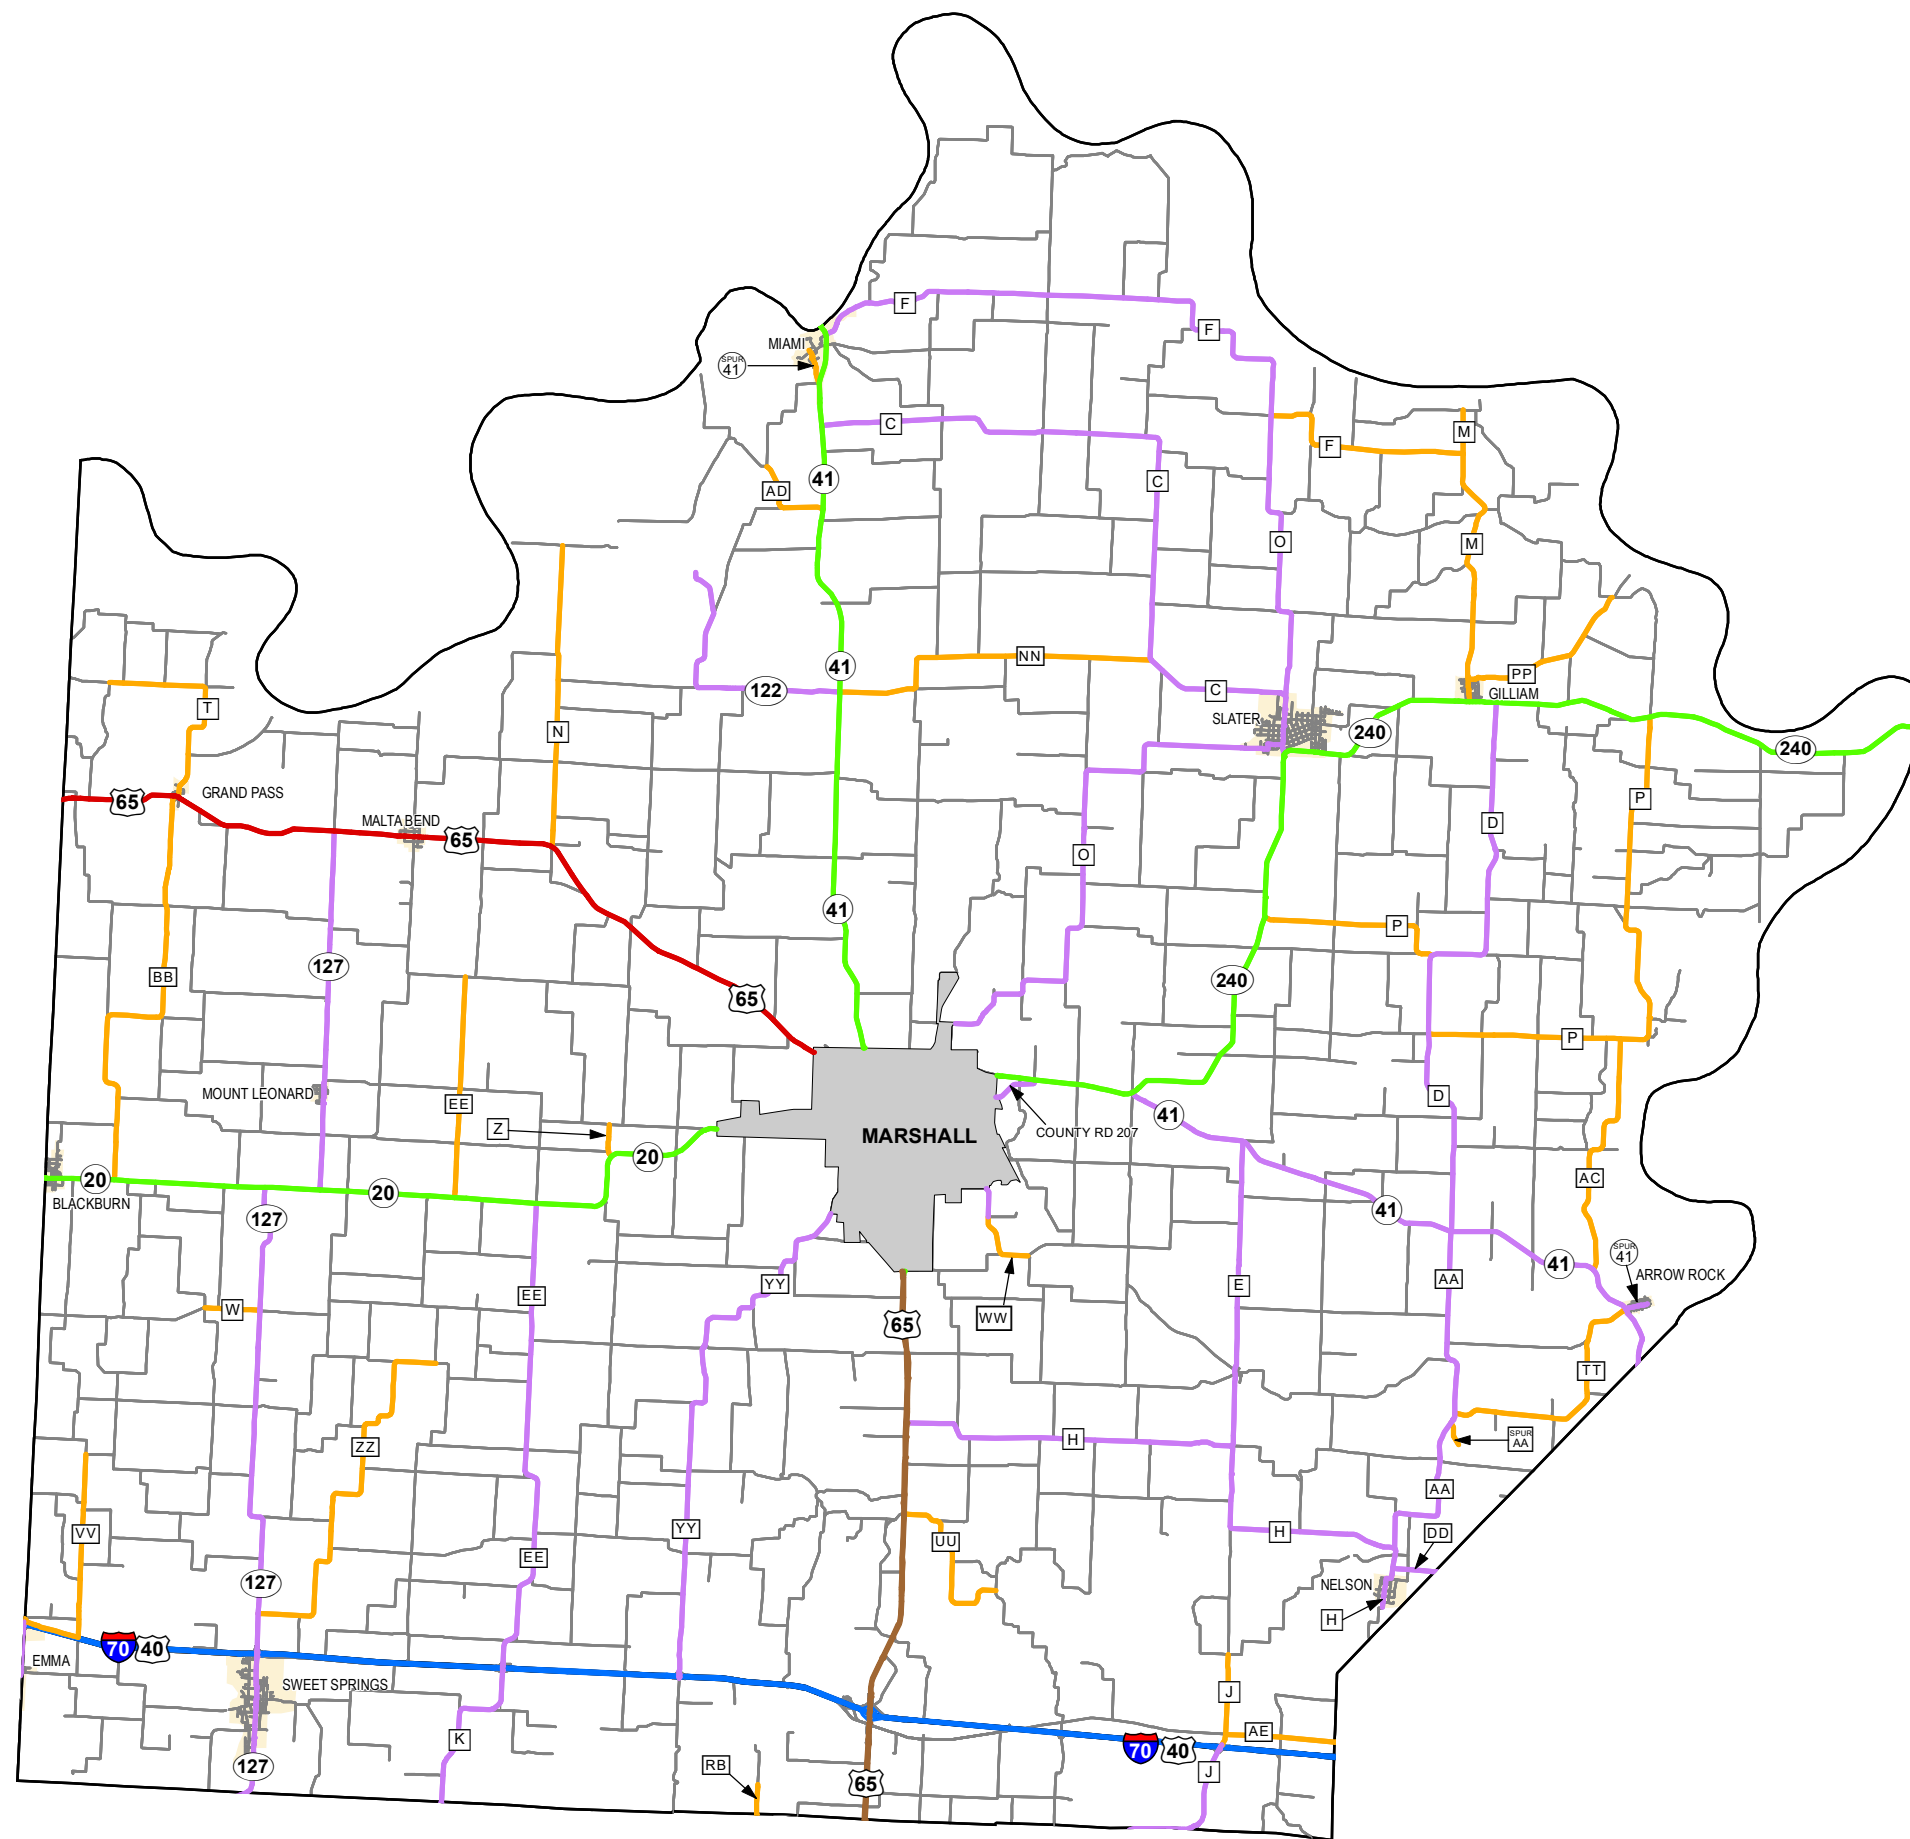

Rural Functional Classification

SALINE COUNTY

Missouri

FUNCTIONAL CLASS

- Interstate —
- Other Freeway and Expressway —
- Other Principal Arterial —
- Minor Arterial —
- Major Collector —
- Minor Collector —
- Local —

CITY

URBAN AREA

Federal-Aid highways exclude local roads and rural minor collectors.

Transportation Planning
 105 W. Capitol Ave.
 Jefferson City, MO 65102
 Phone (573) 526-5478
 Fax (573) 526-8052

Approved January 10, 2024