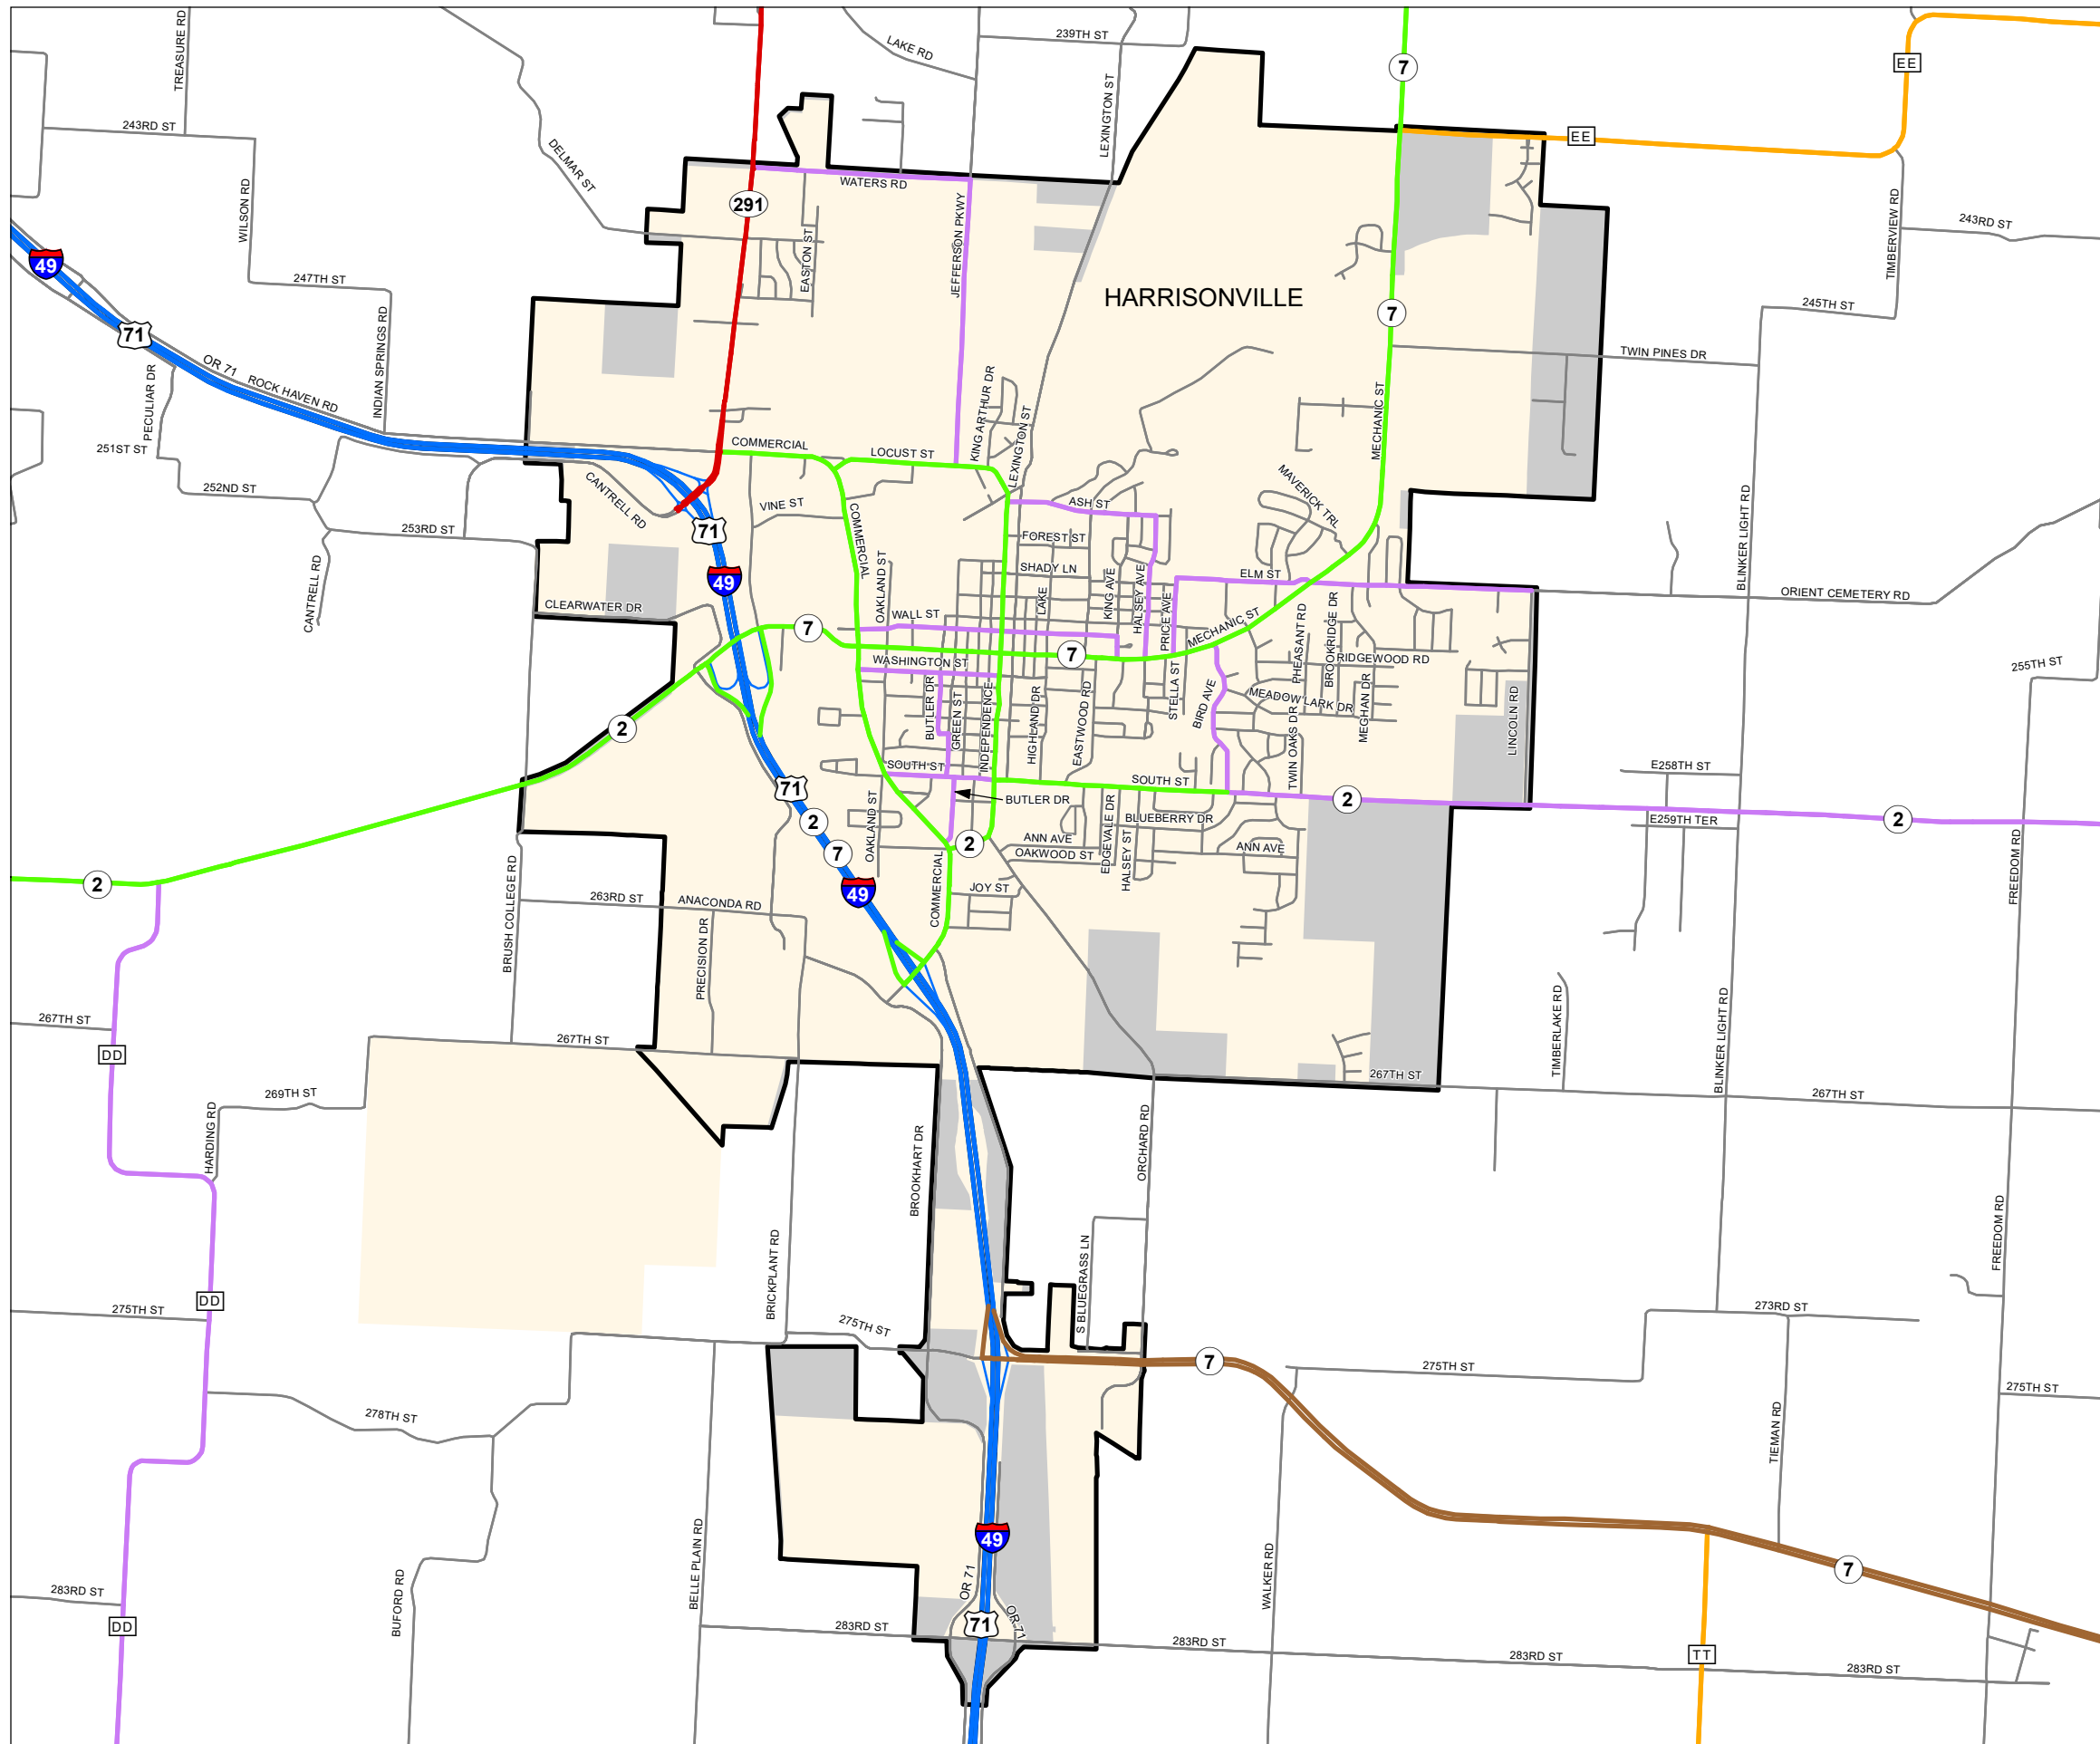

# Functional Classification System

**HARRISONVILLE**

Cass County

Missouri

## FUNCTIONAL CLASS

- Interstate —
- Other Freeway and Expressway —
- Other Principal Arterial —
- Minor Arterial —
- Major Collector —
- Minor Collector —
- Local —

CITY

URBAN AREA

Federal-Aid highways exclude local roads and rural minor collectors.