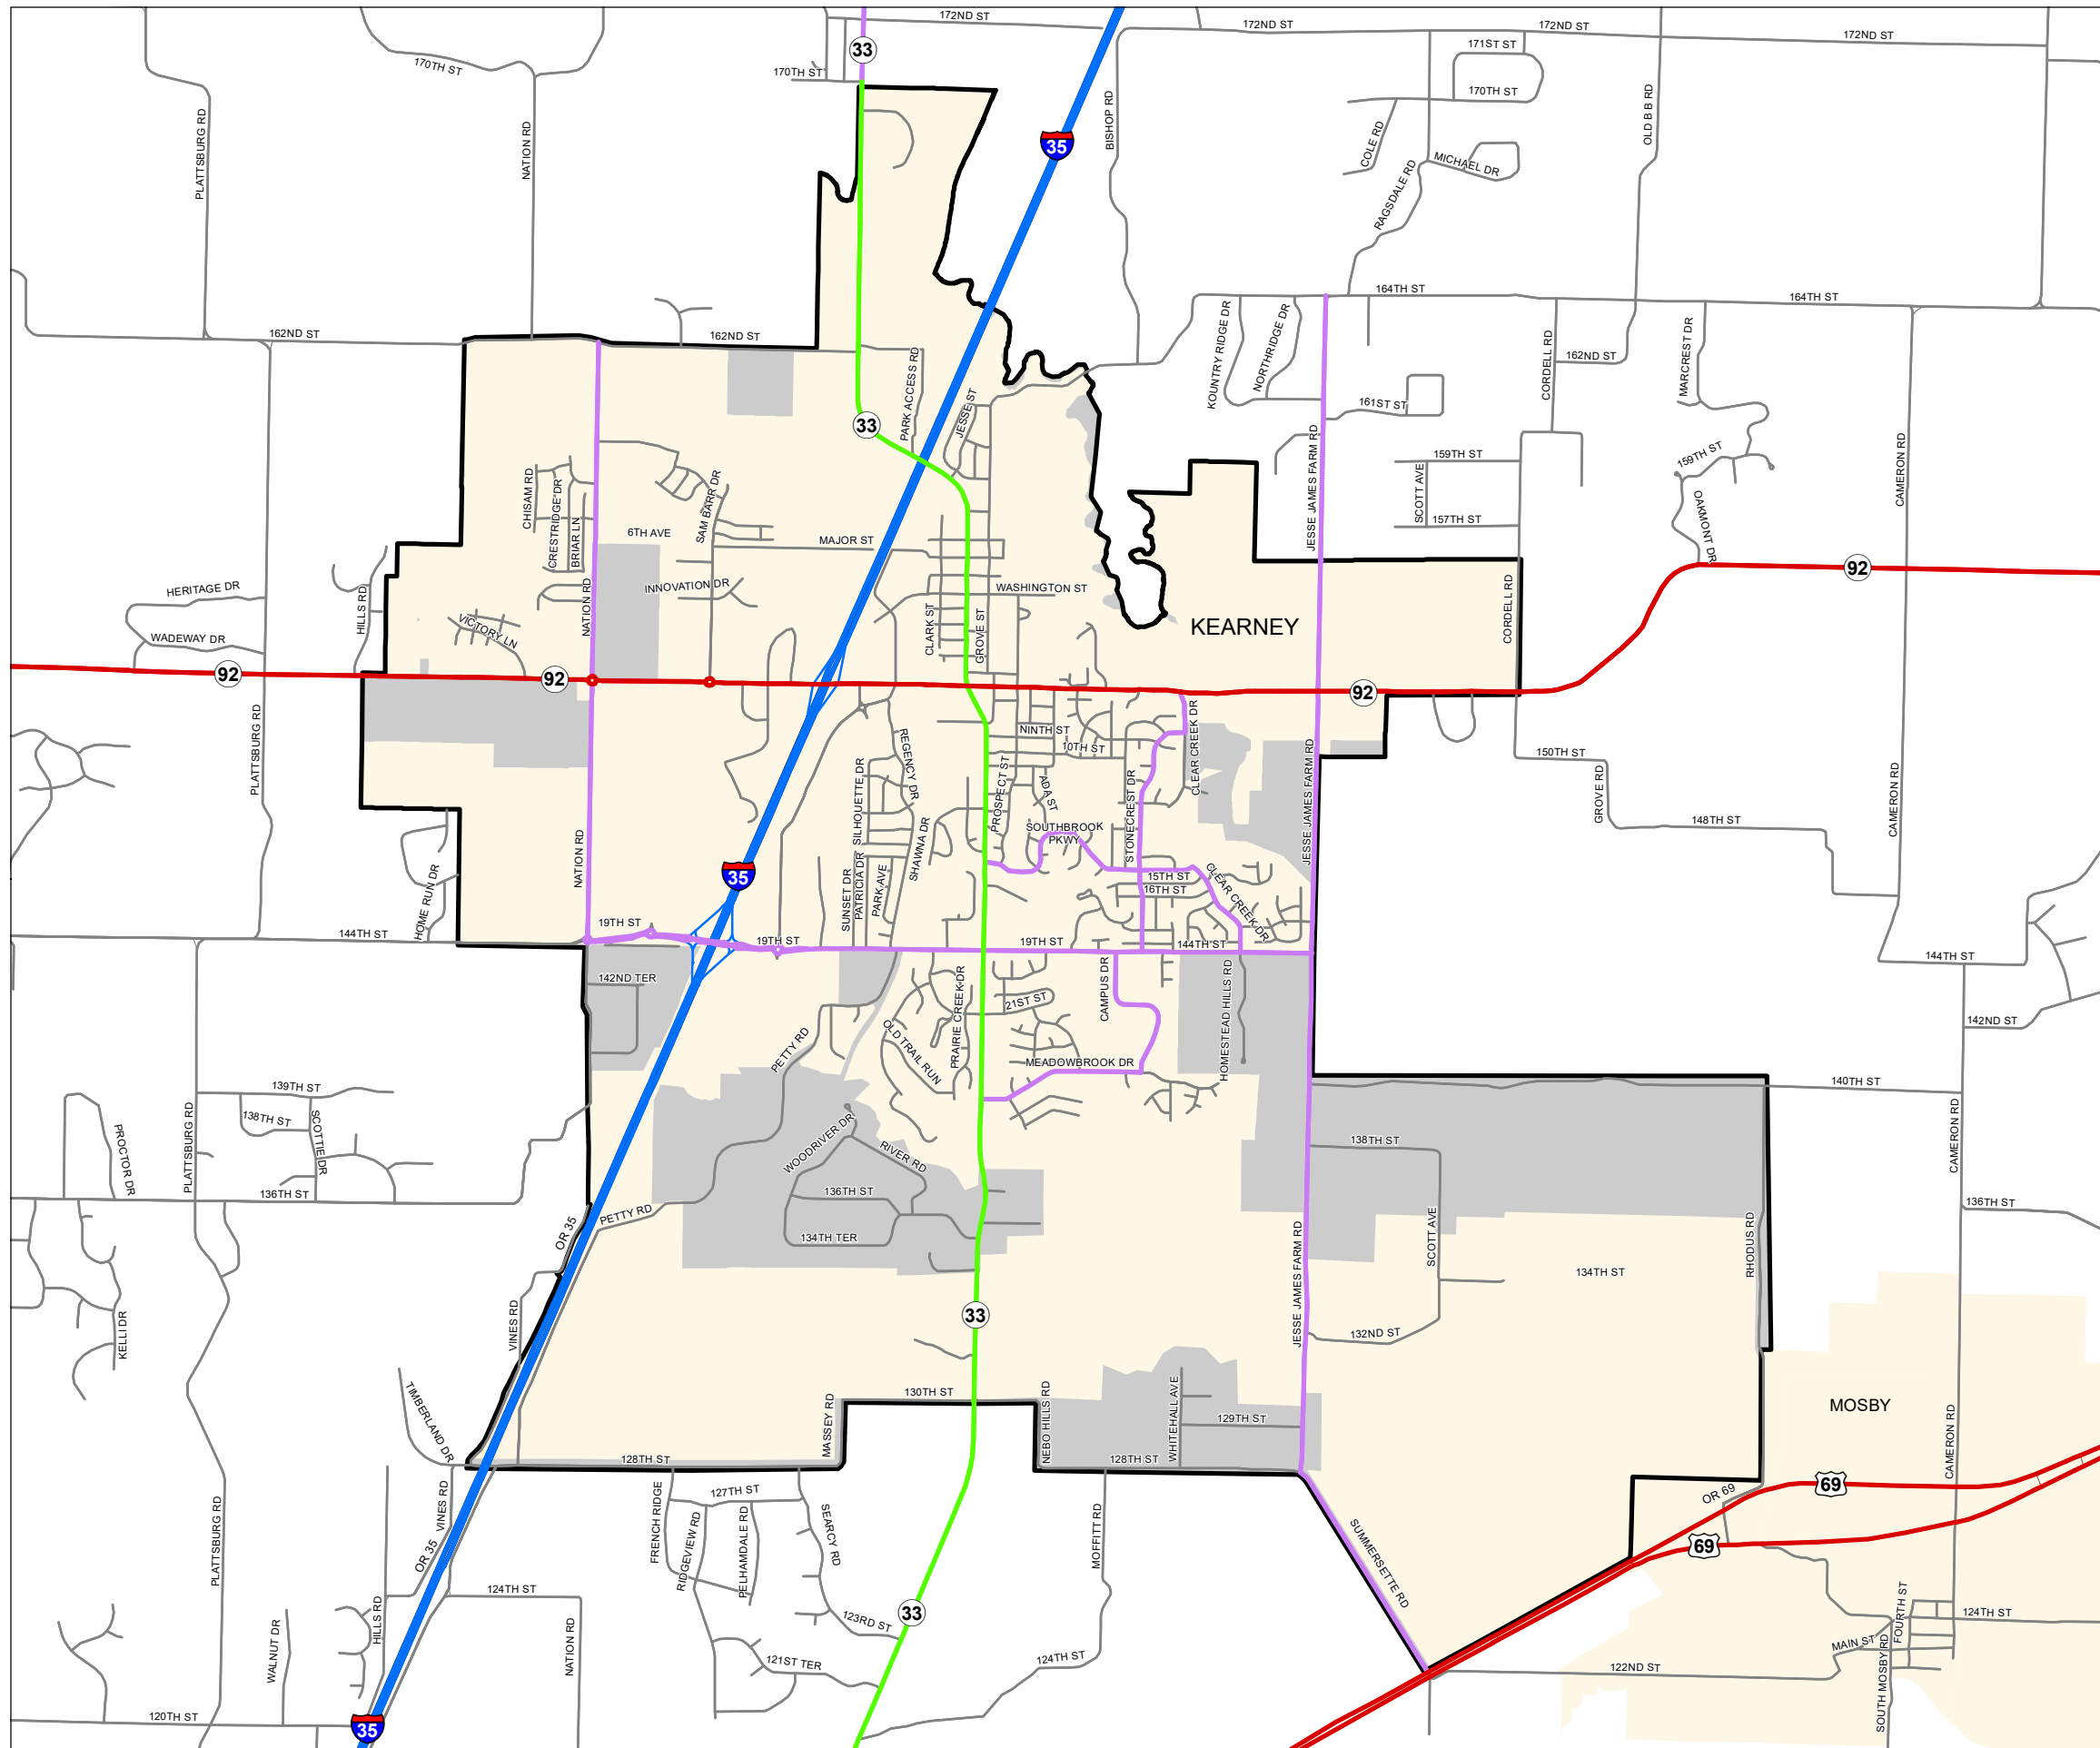

Functional Classification System

KEARNEY
Clay County

Missouri

FUNCTIONAL CLASS	
Interstate	
Other Freeway and Expressway	
Other Principal Arterial	
Minor Arterial	
Major Collector	
Minor Collector	
Local	
CITY	
URBAN AREA	

Federal-Aid highways exclude local roads and rural minor collectors.

Transportation Planning

105 W. Capitol Ave.
Jefferson City, MO 65102
Phone (573) 526-5478
Fax (573) 526-8052

Approved March 28, 2024