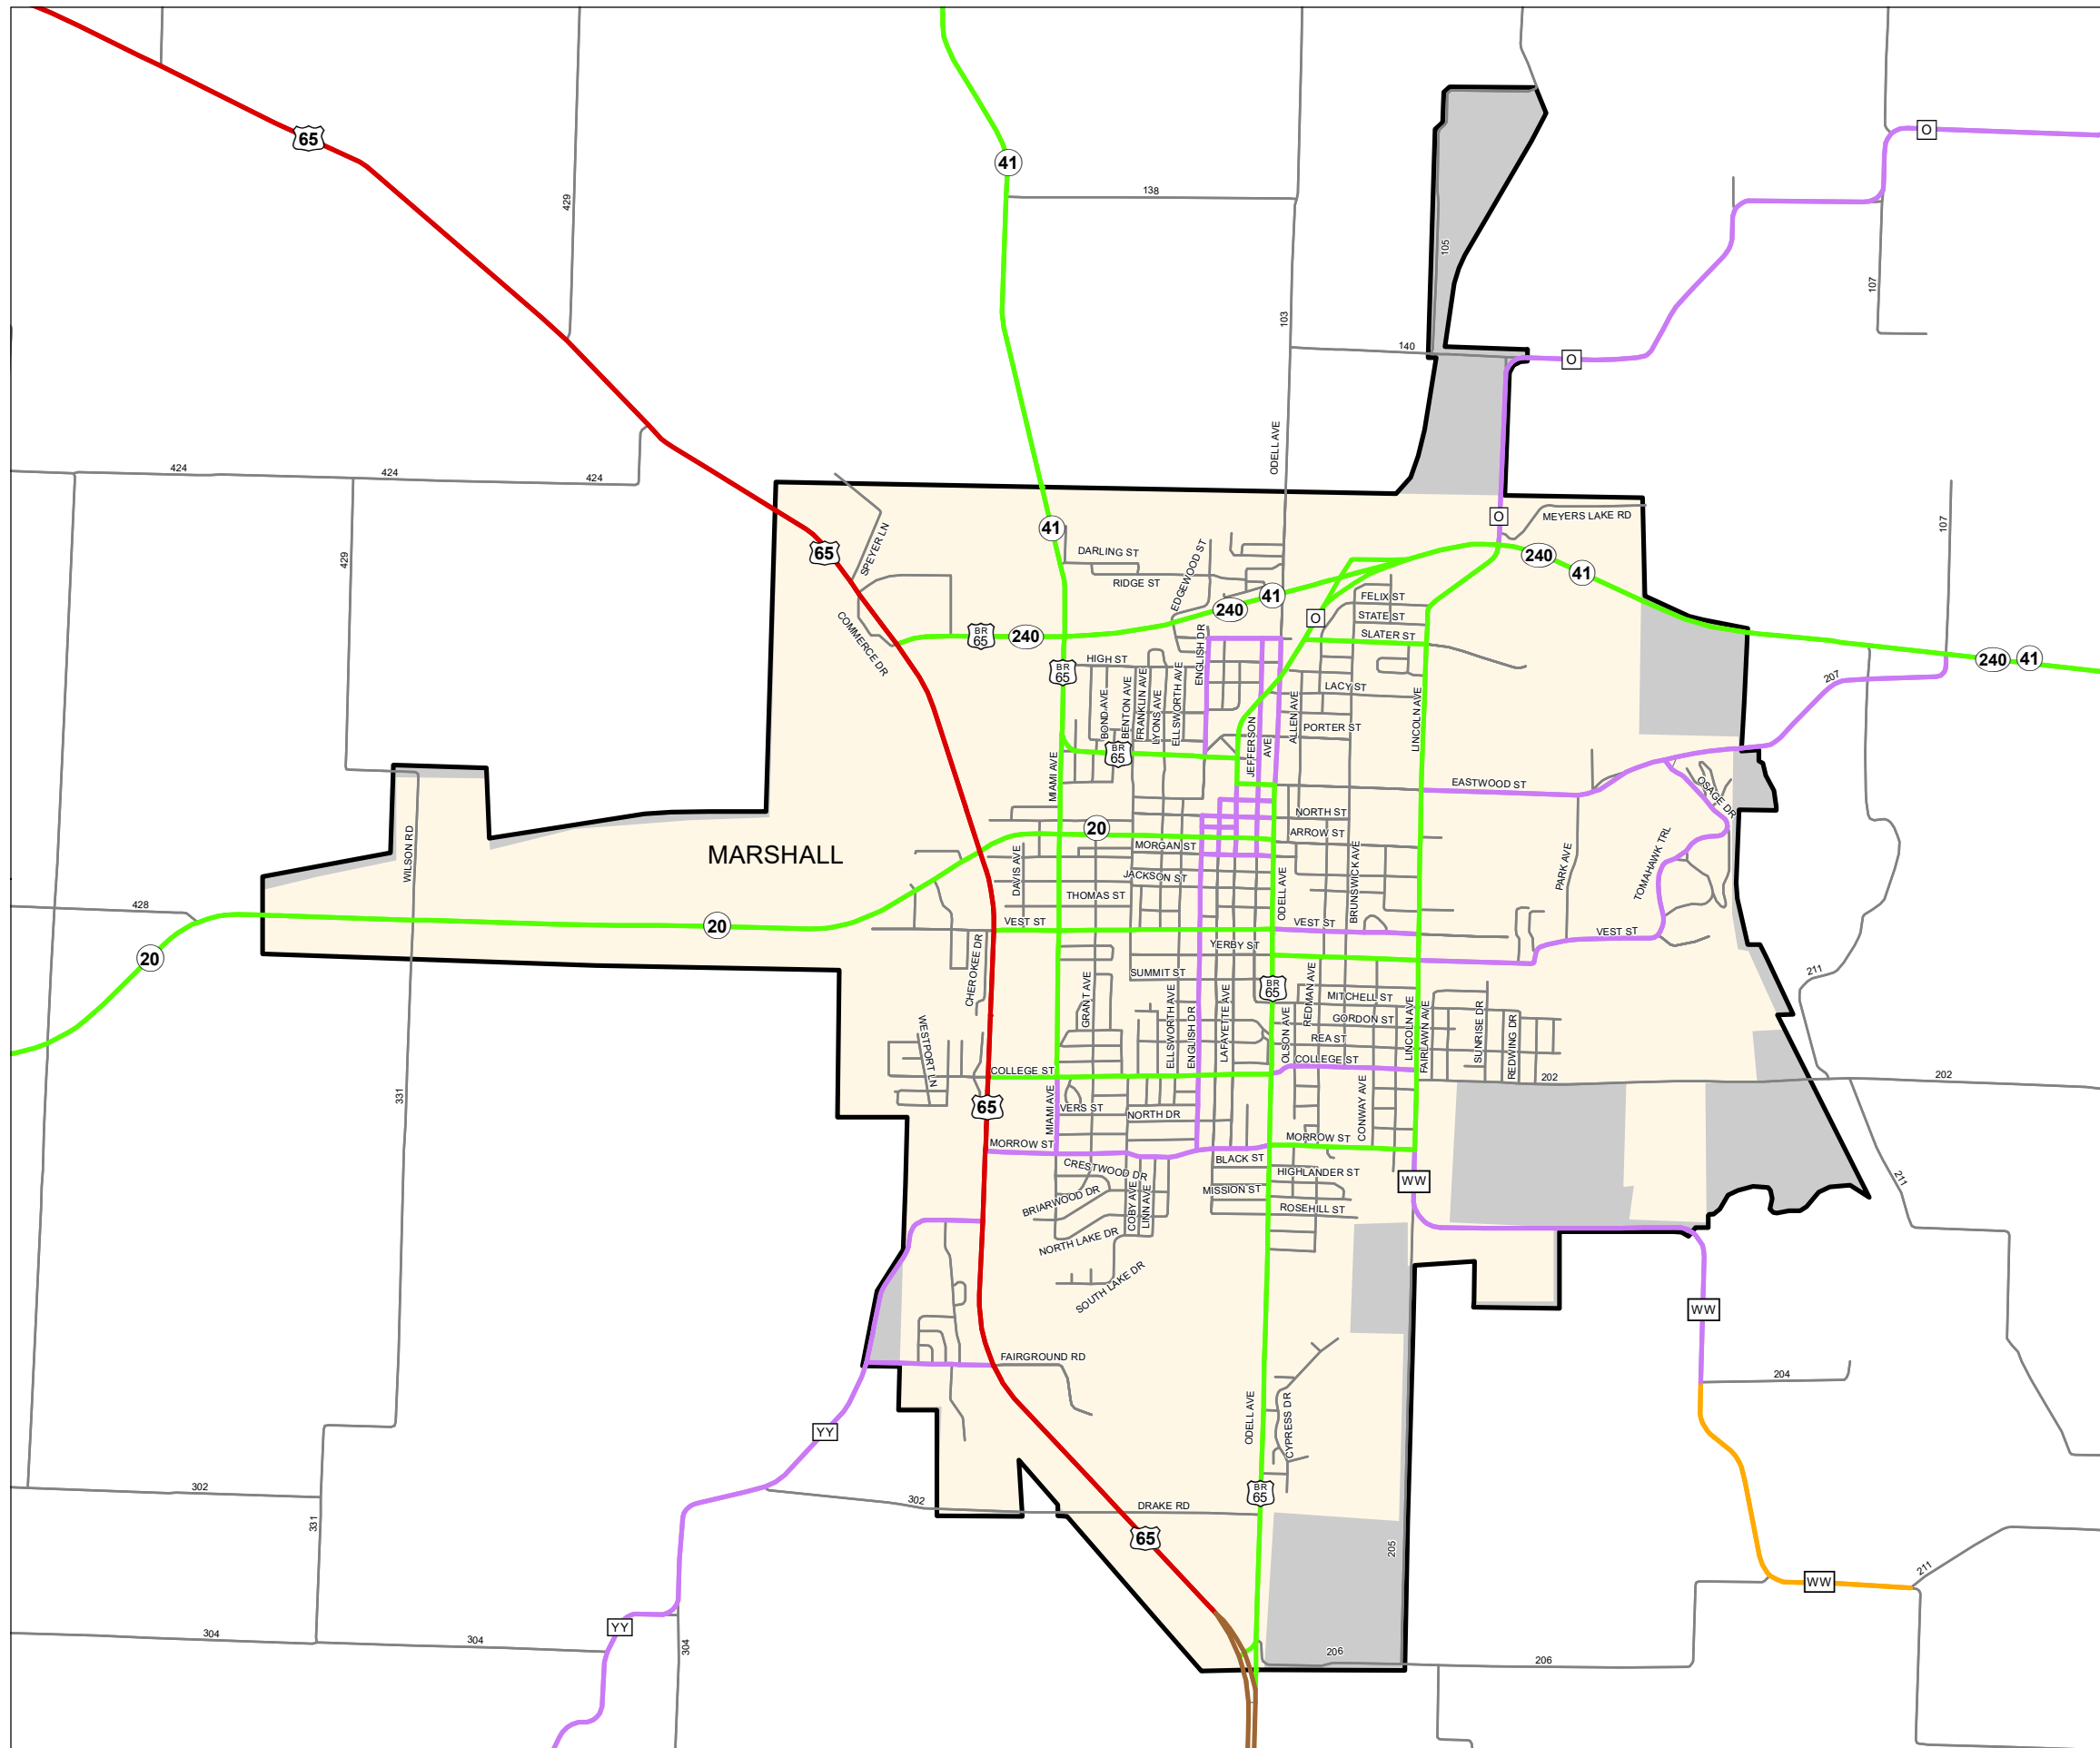

Functional Classification System

MARSHALL

Saline County

Missouri

FUNCTIONAL CLASS	
Interstate	
Other Freeway and Expressway	
Other Principal Arterial	
Minor Arterial	
Major Collector	
Minor Collector	
Local	
	CITY
	URBAN AREA

Federal-Aid highways exclude local roads and rural minor collectors.

Transportation Planning

105 W. Capitol Ave.
Jefferson City, MO 65102
Phone (573) 526-5478
Fax (573) 526-8052

Approved March 28, 2024