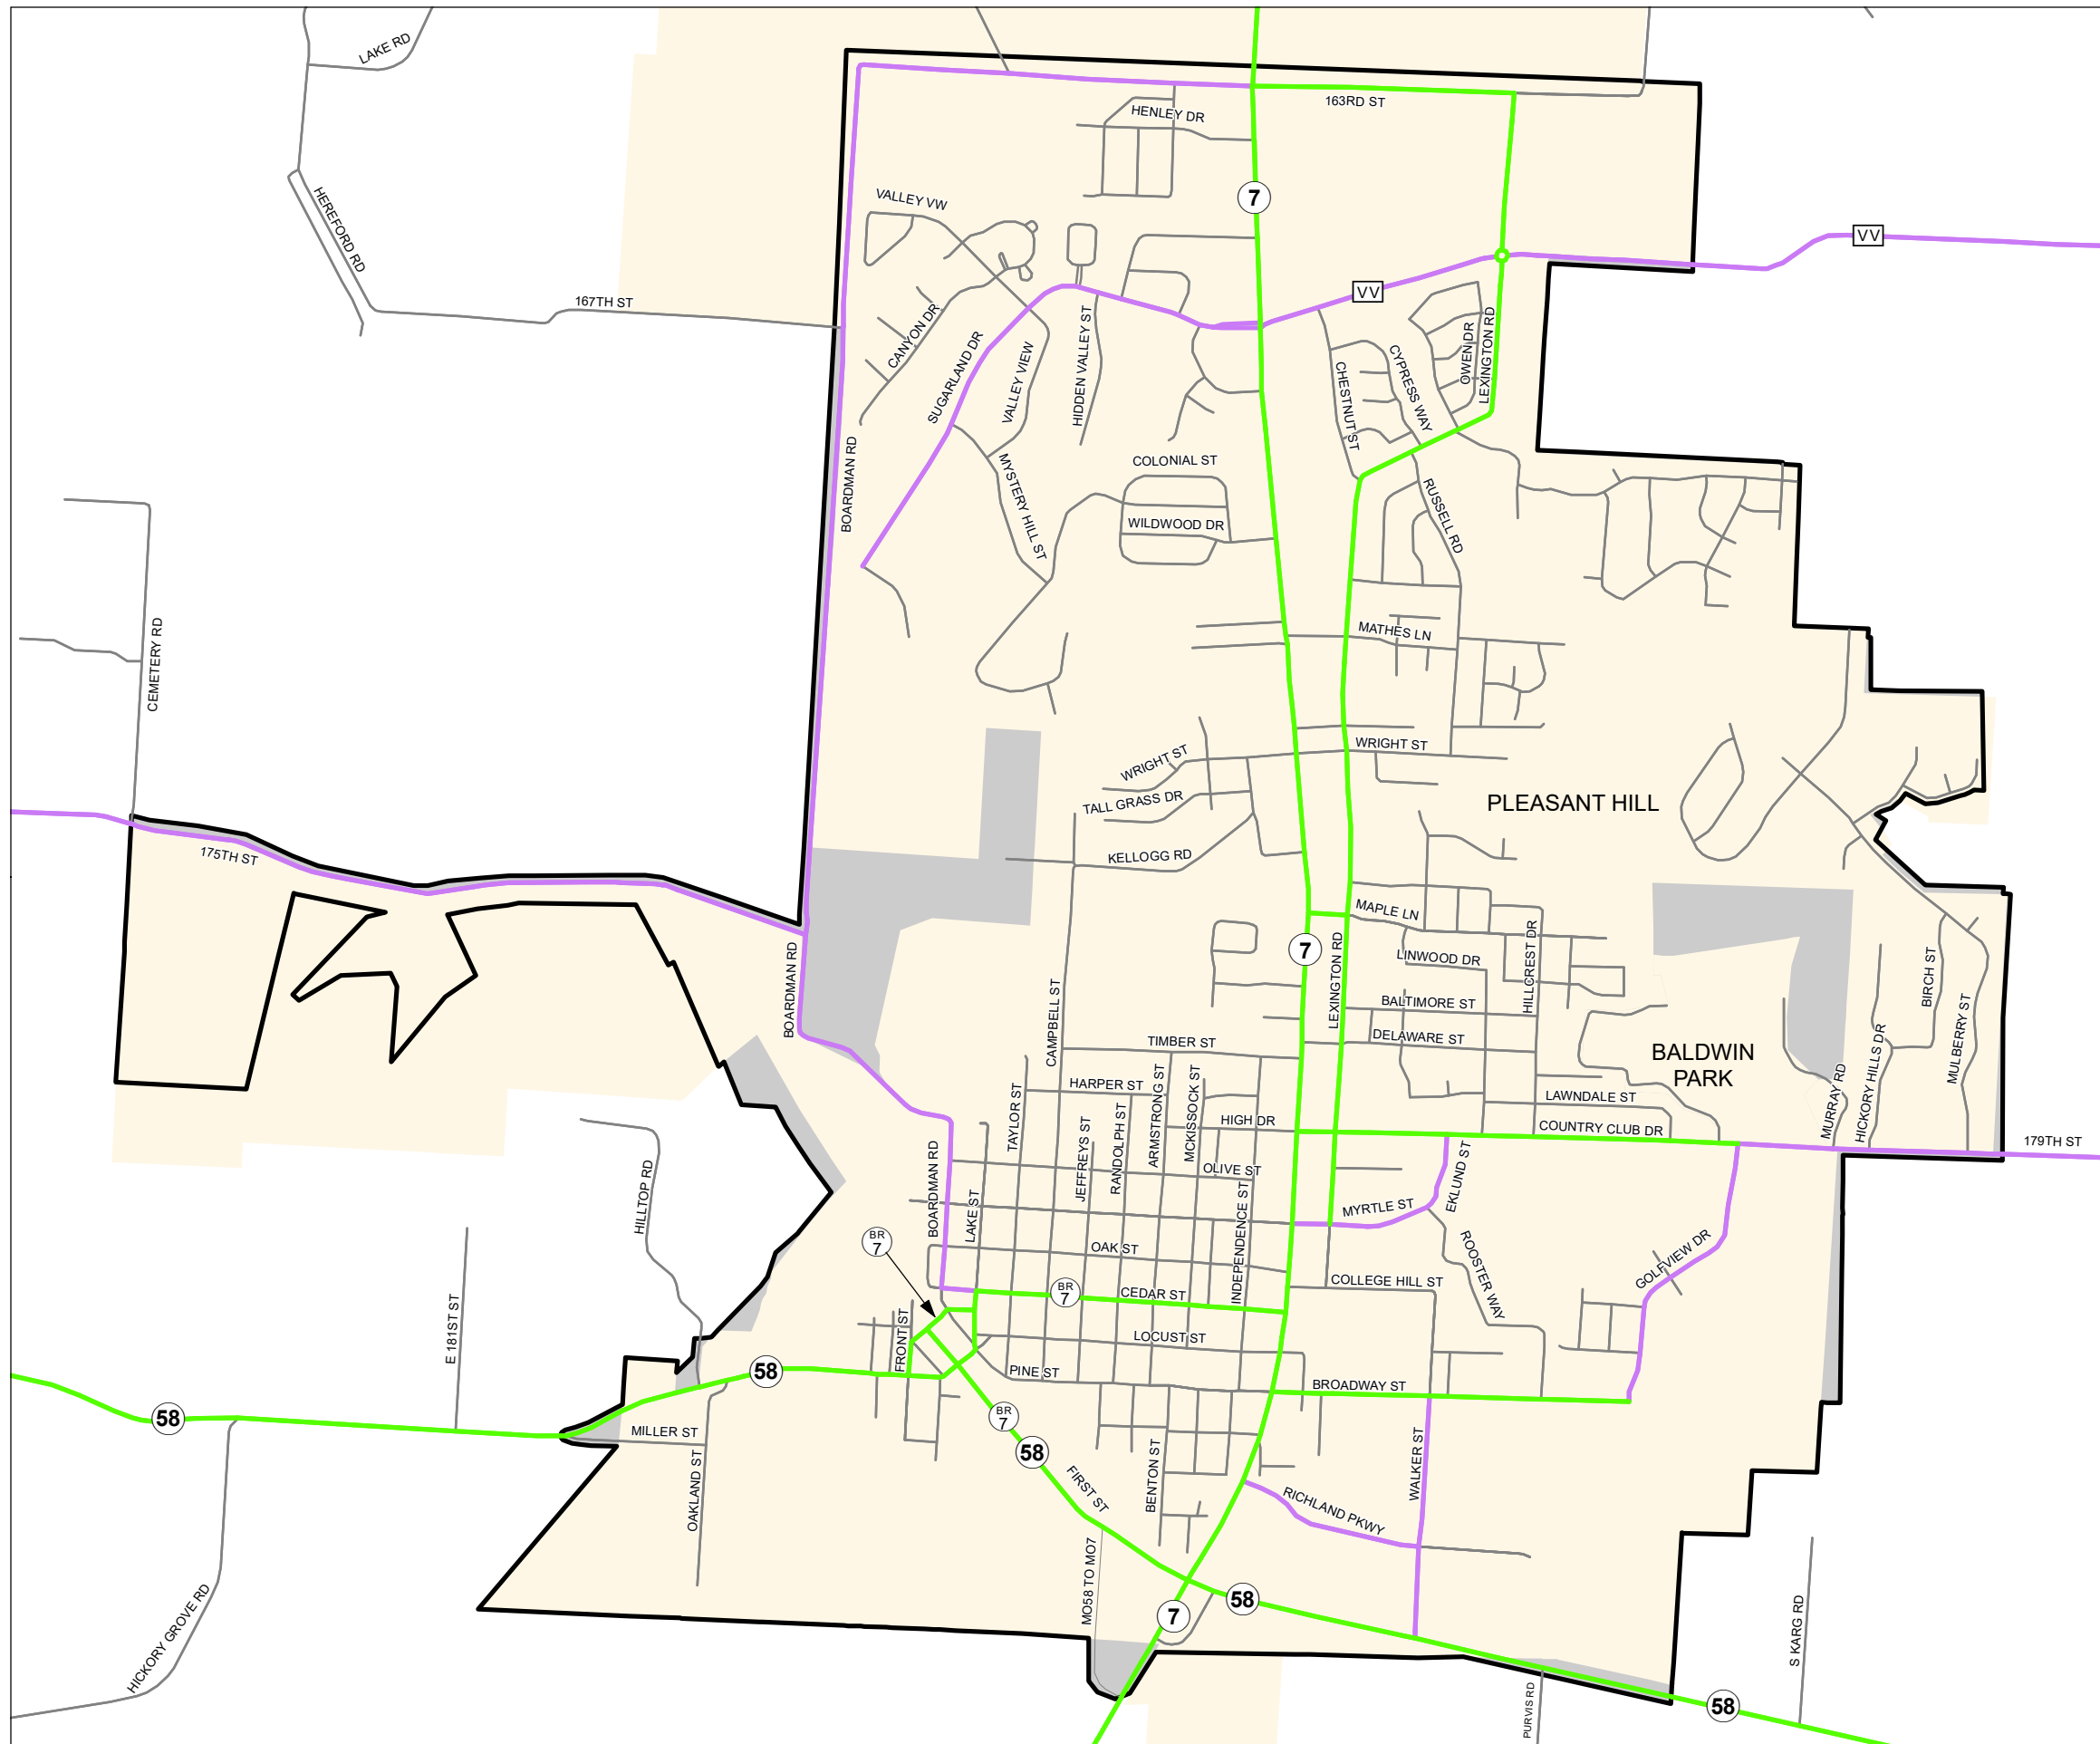

## PLEASANT HILL

Cass County

Missouri

### FUNCTIONAL CLASS

- Interstate —
- Other Freeway and Expressway —
- Other Principal Arterial —
- Minor Arterial —
- Major Collector —
- Minor Collector —
- Local —

CITY

URBAN AREA

Federal-Aid highways exclude local roads and rural minor collectors.