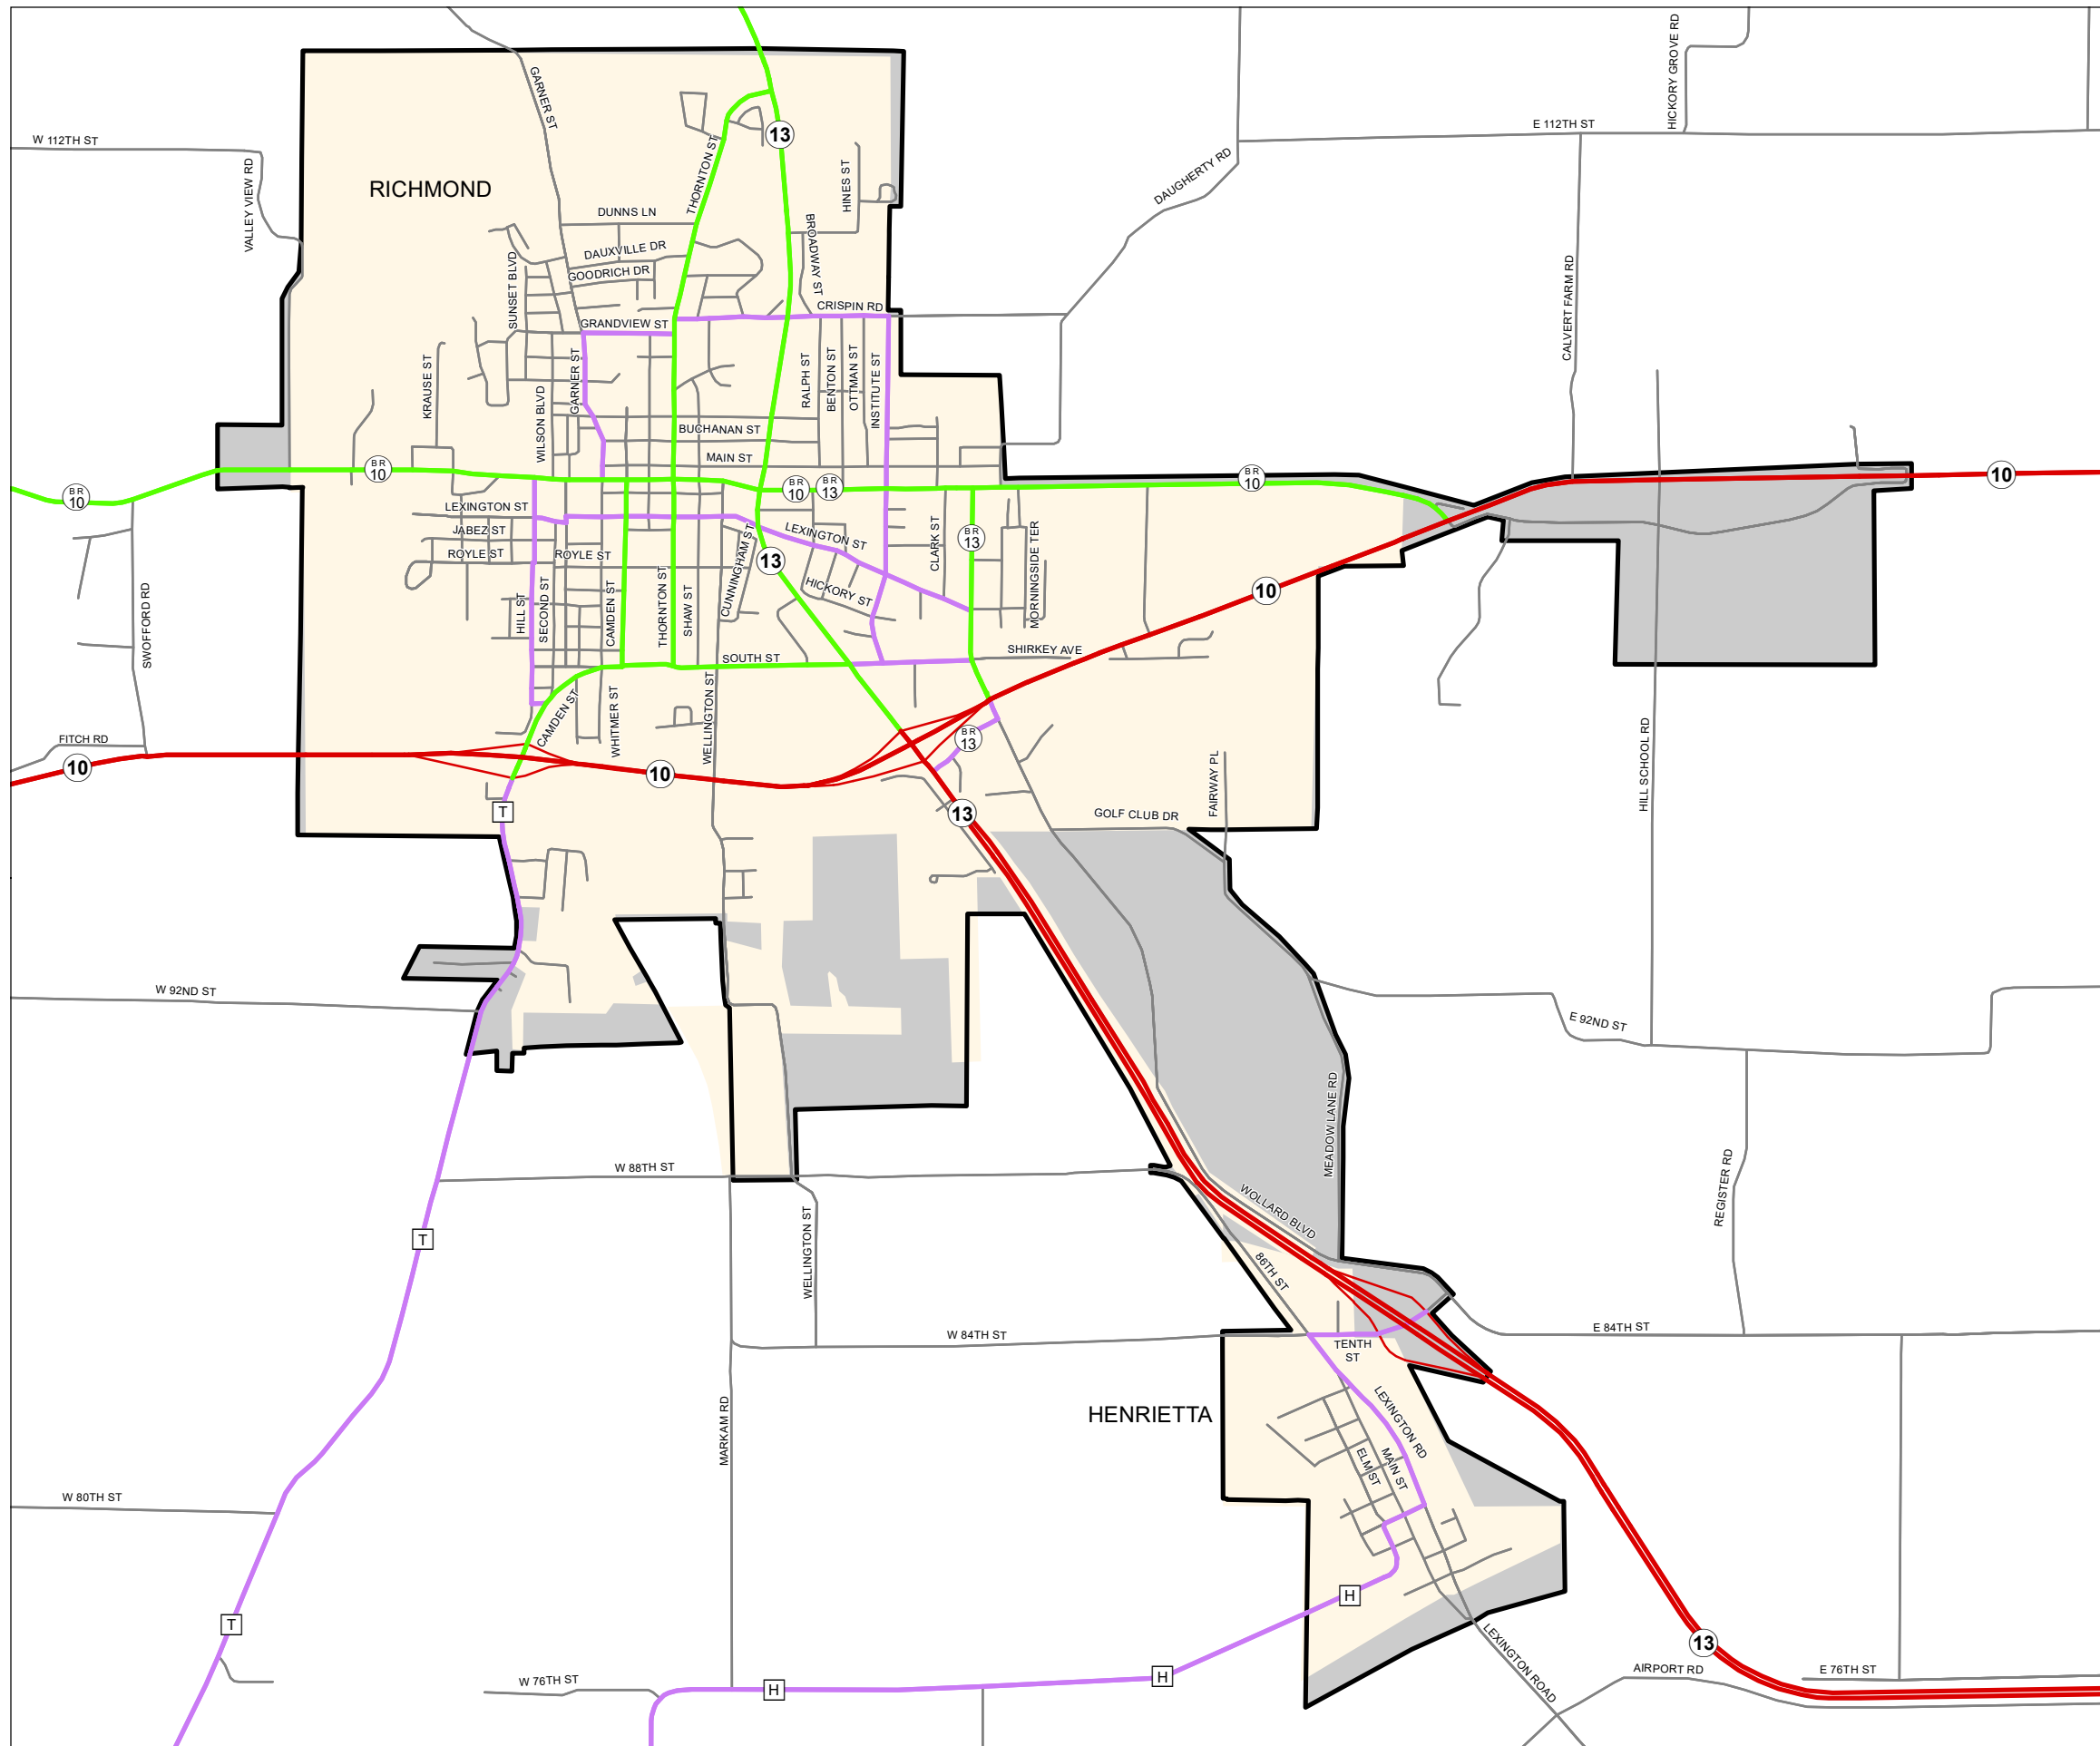

# Functional Classification System

**RICHMOND**

Ray County

Missouri

FUNCTIONAL CLASS	
Interstate	
Other Freeway and Expressway	
Other Principal Arterial	
Minor Arterial	
Major Collector	
Minor Collector	
Local	
	CITY
	URBAN AREA

Federal-Aid highways exclude local roads and rural minor collectors.

**Transportation Planning**

105 W. Capitol Ave.  
 Jefferson City, MO 65102  
 Phone (573) 526-5478  
 Fax (573) 526-8052

Approved January 10, 2024