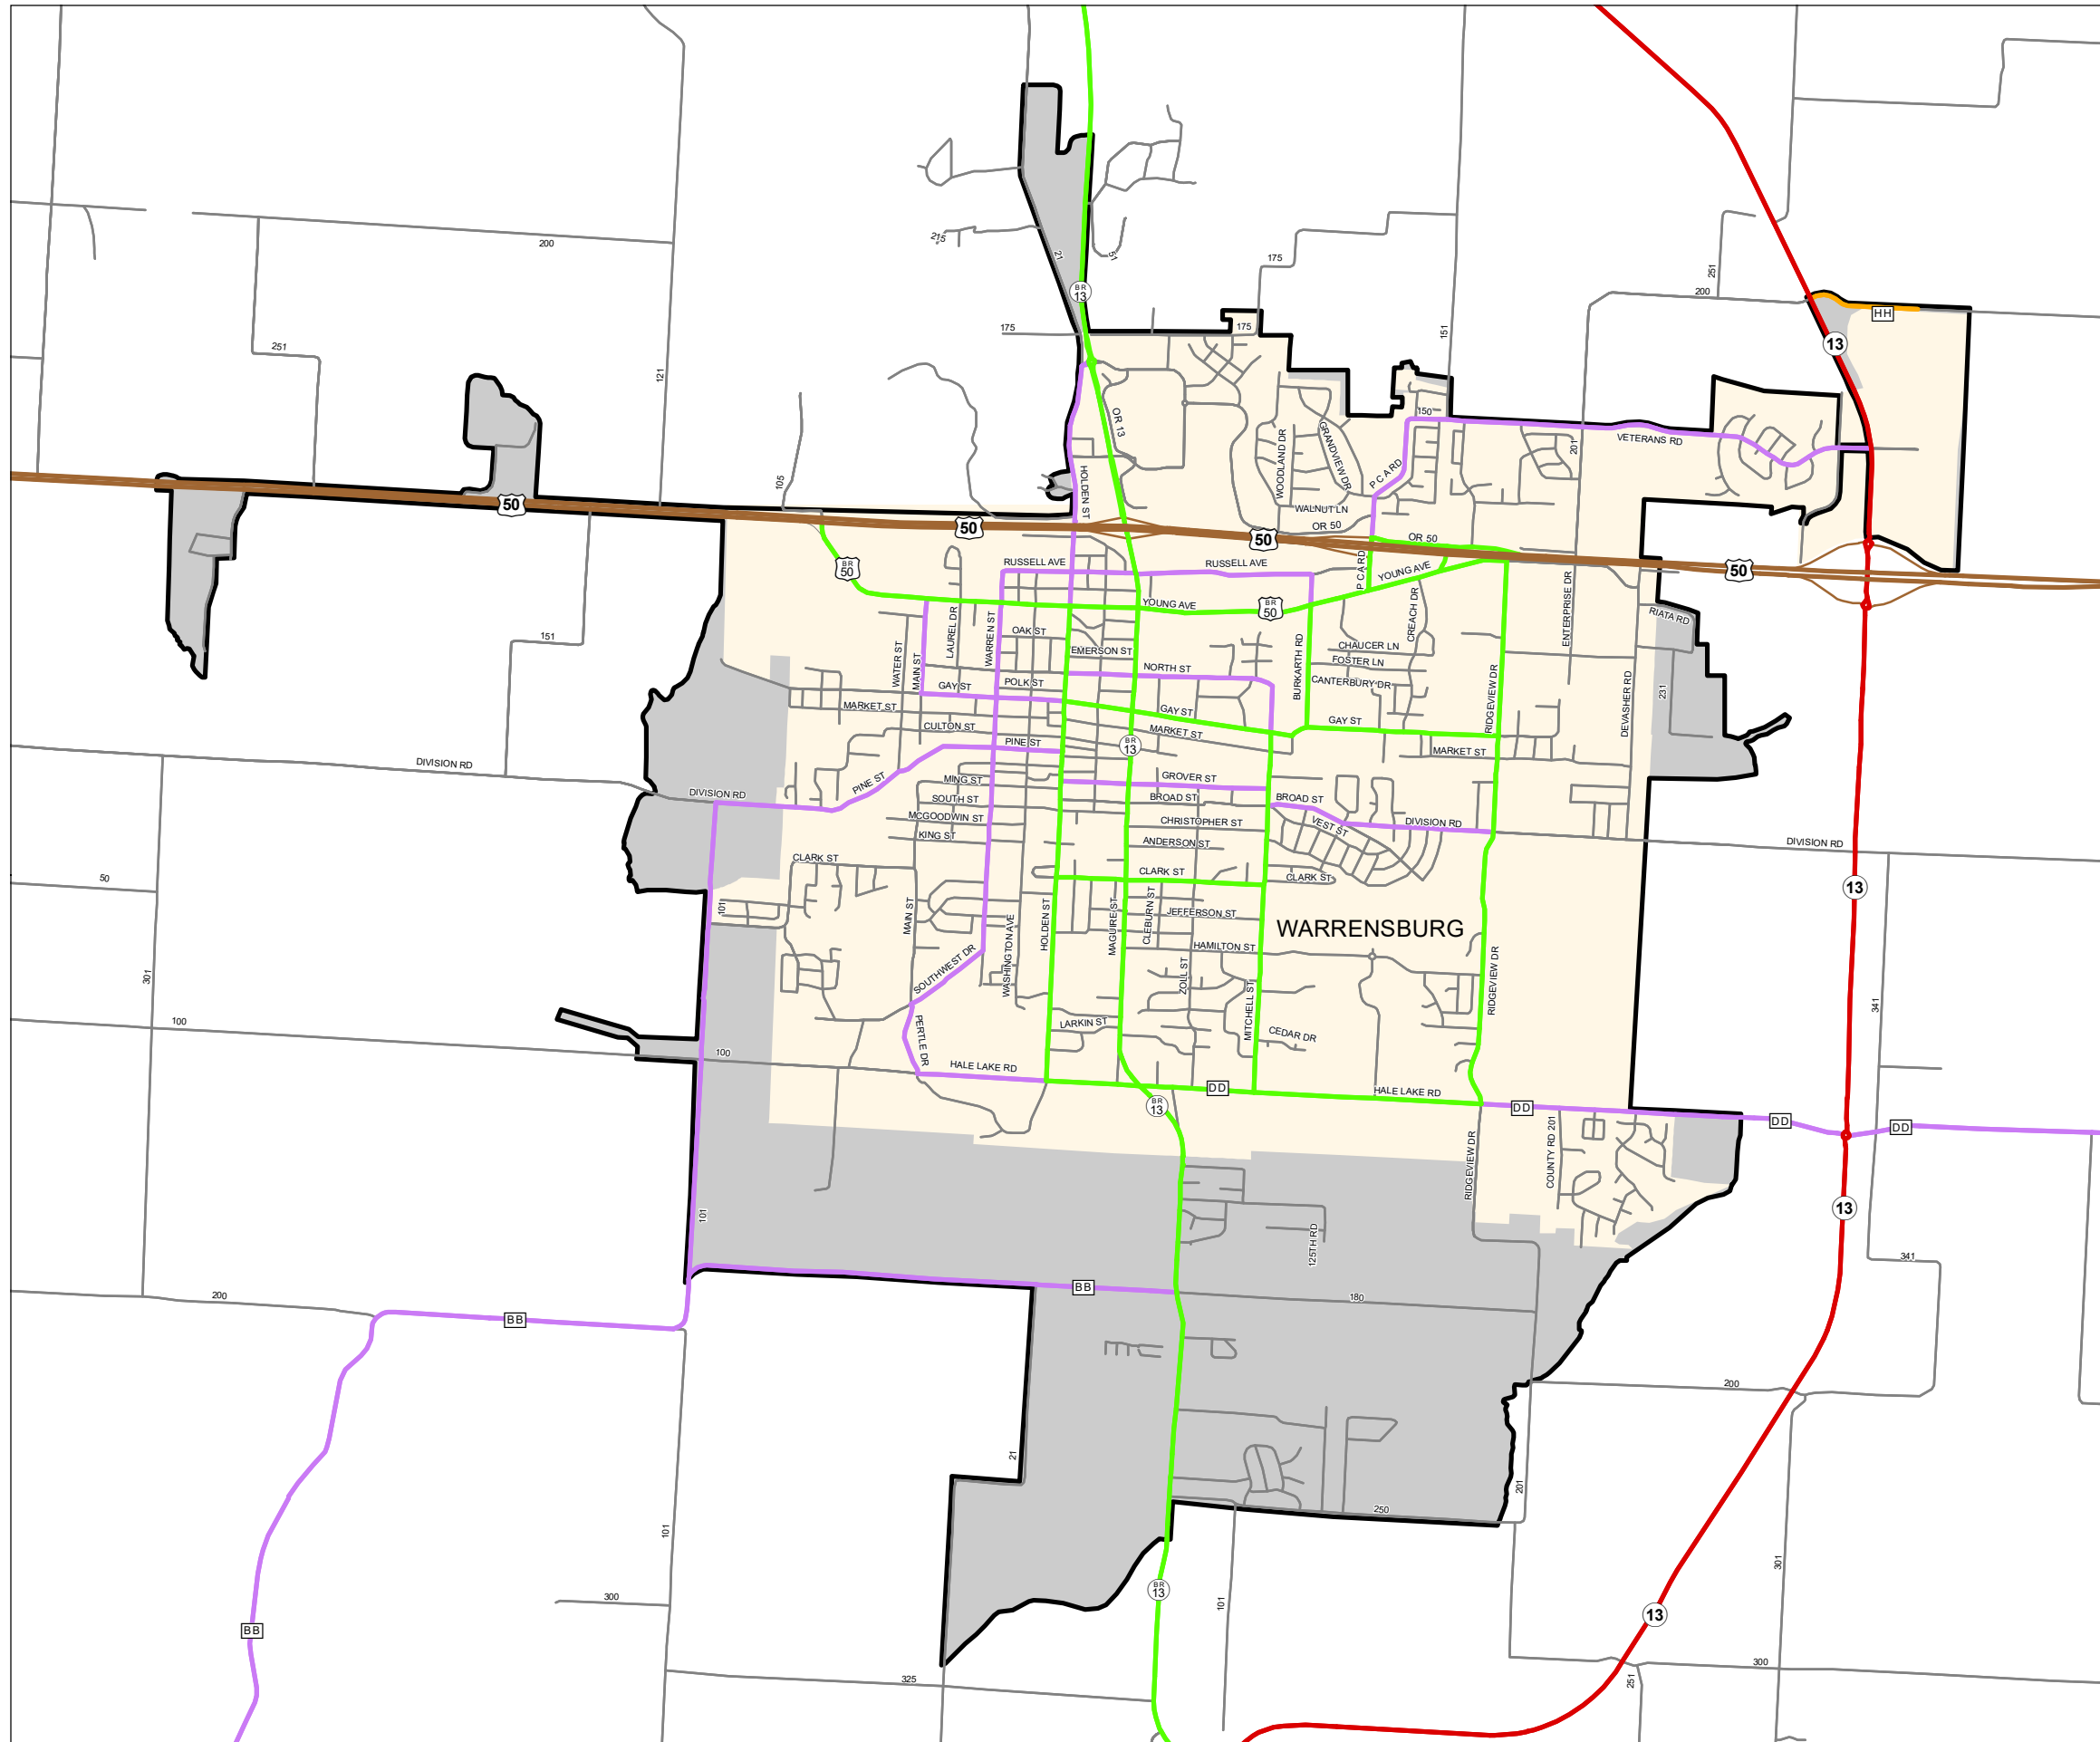

Functional Classification System

WARRENSBURG

Johnson County

Missouri

FUNCTIONAL CLASS	
Interstate	
Other Freeway and Expressway	
Other Principal Arterial	
Minor Arterial	
Major Collector	
Minor Collector	
Local	
CITY	
URBAN AREA	

Federal-Aid highways exclude local roads and rural minor collectors.

Transportation Planning

105 W. Capitol Ave.
Jefferson City, MO 65102
Phone (573) 526-5478
Fax (573) 526-8052

Approved March 28, 2024