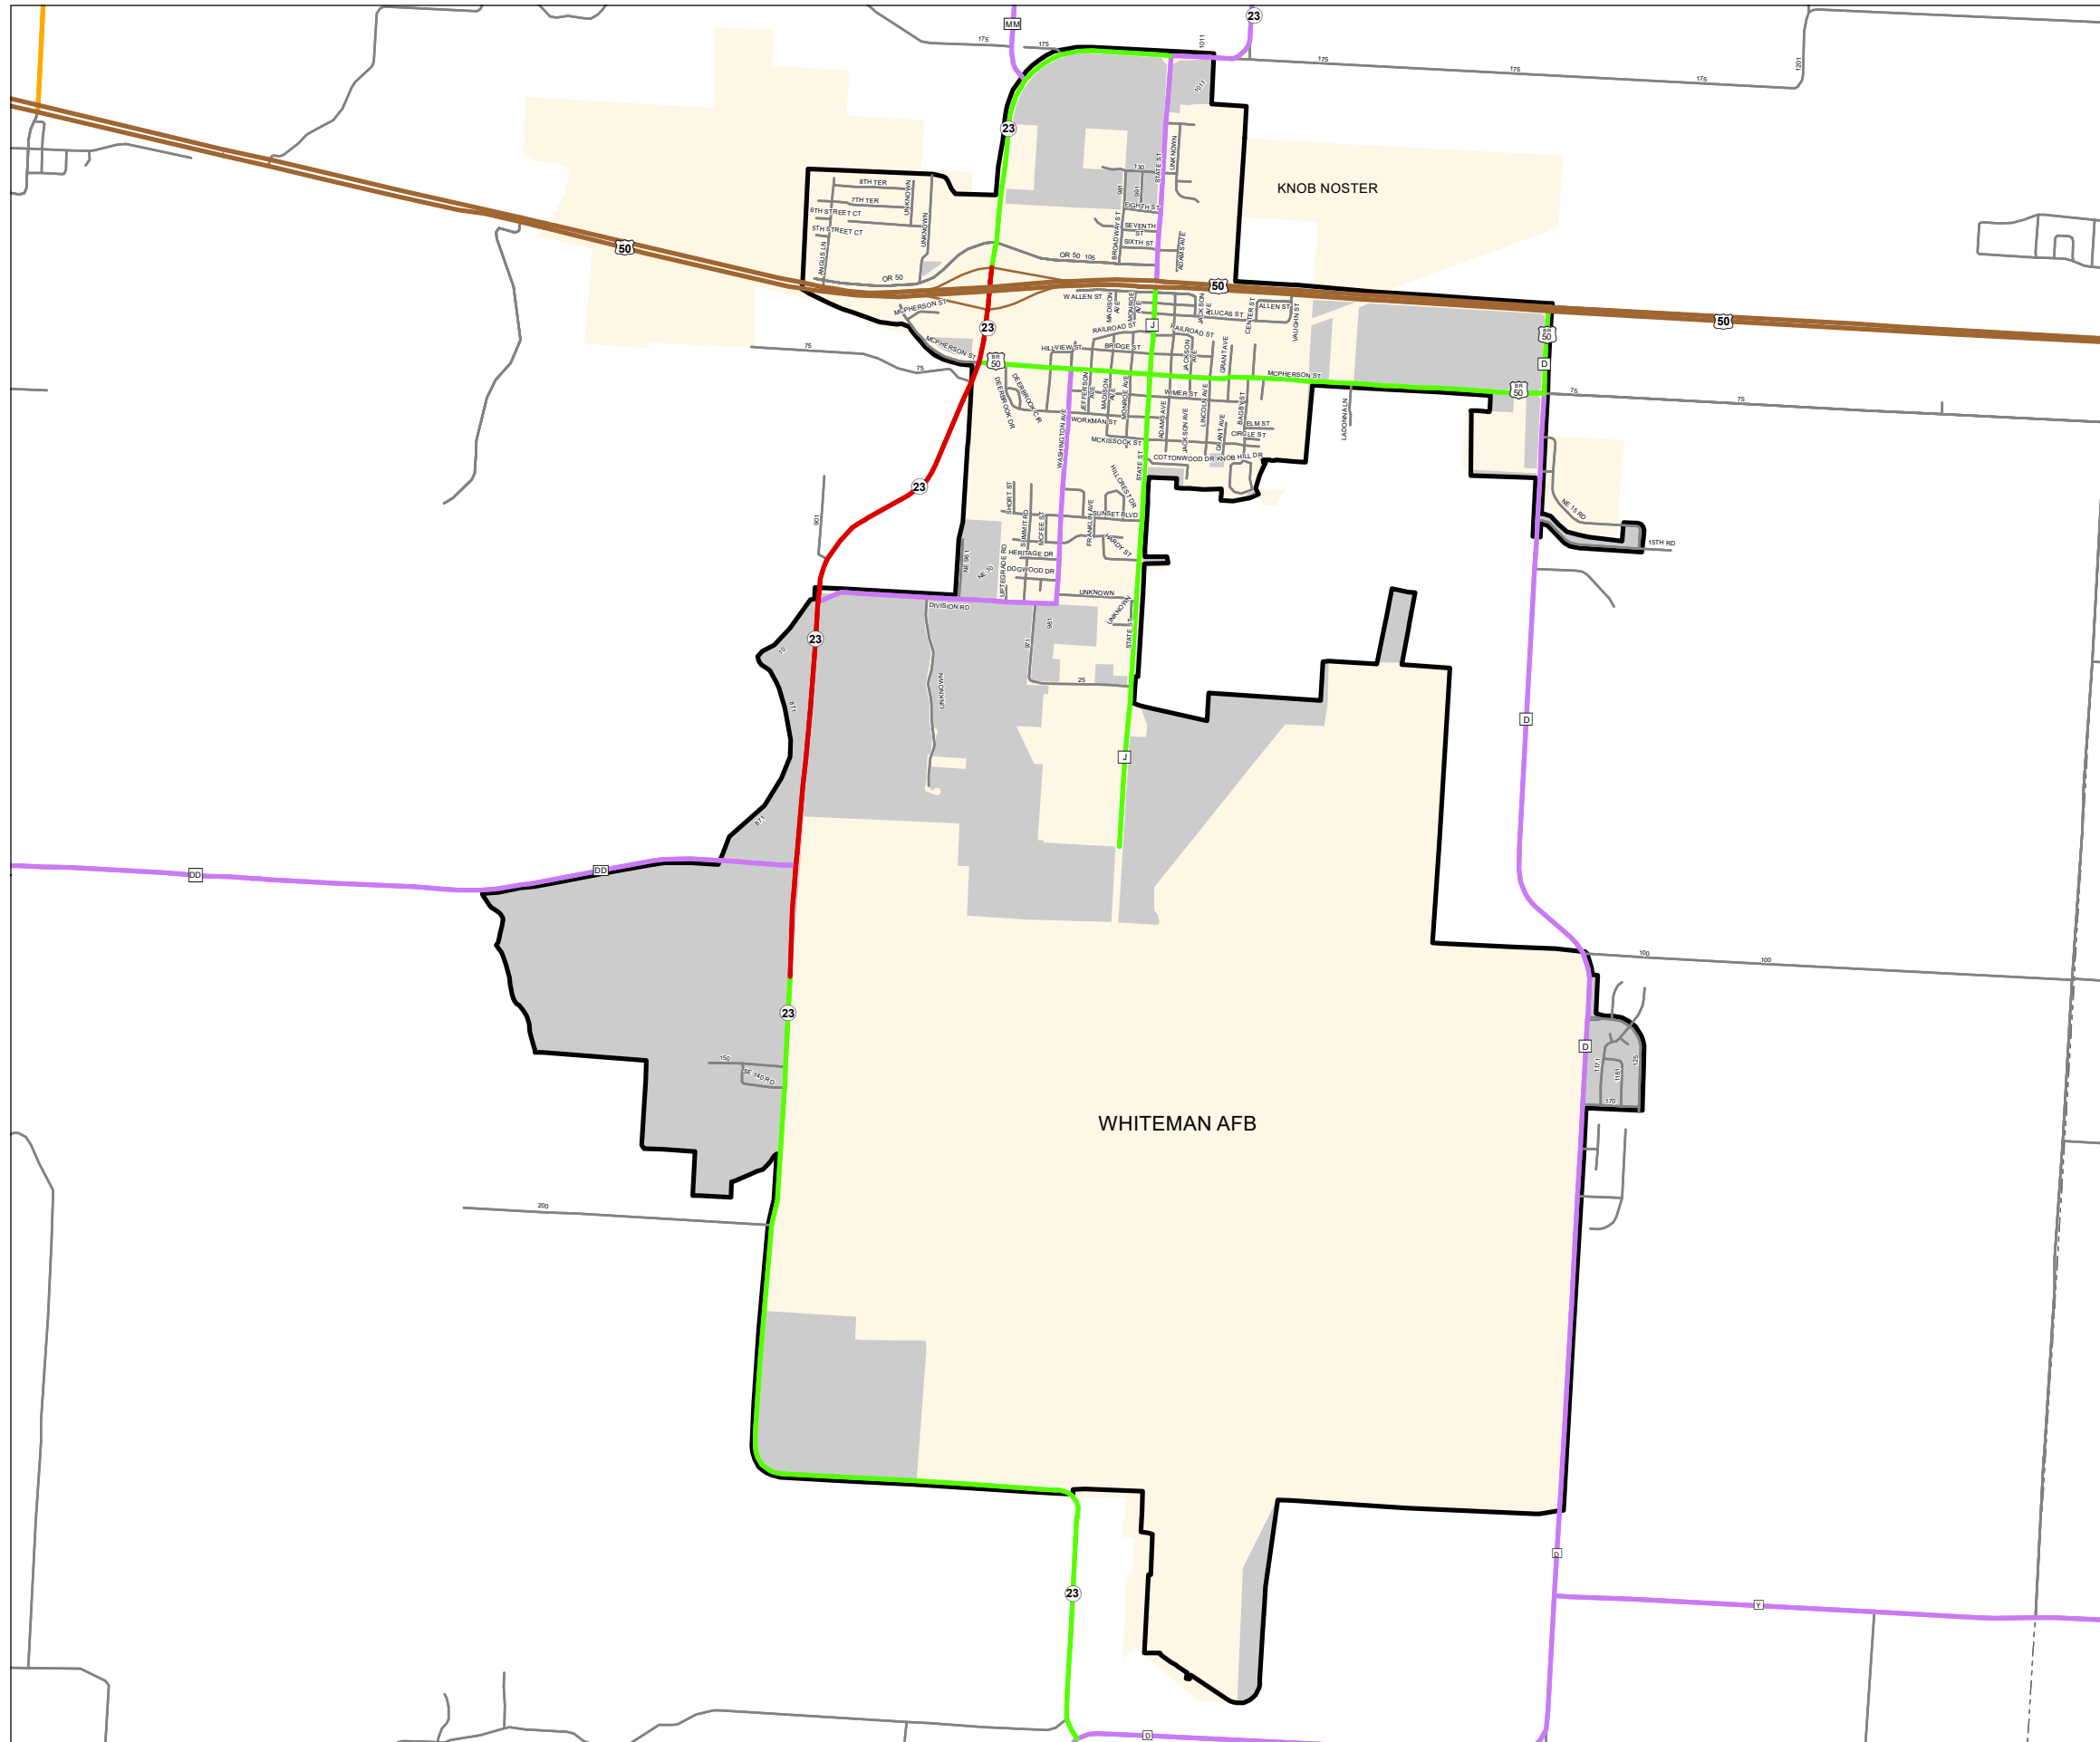

Functional Classification System

WHITEMAN AFB

Johnson County

Missouri

FUNCTIONAL CLASS

- Interstate —
- Other Freeway and Expressway —
- Other Principal Arterial —
- Minor Arterial —
- Major Collector —
- Minor Collector —
- Local —

CITY

URBAN AREA

Federal-Aid highways exclude local roads and rural minor collectors.

Transportation Planning

105 W. Capitol Ave.
Jefferson City, MO 65102
Phone (573) 526-5478
Fax (573) 526-8052

Approved January 10, 2024