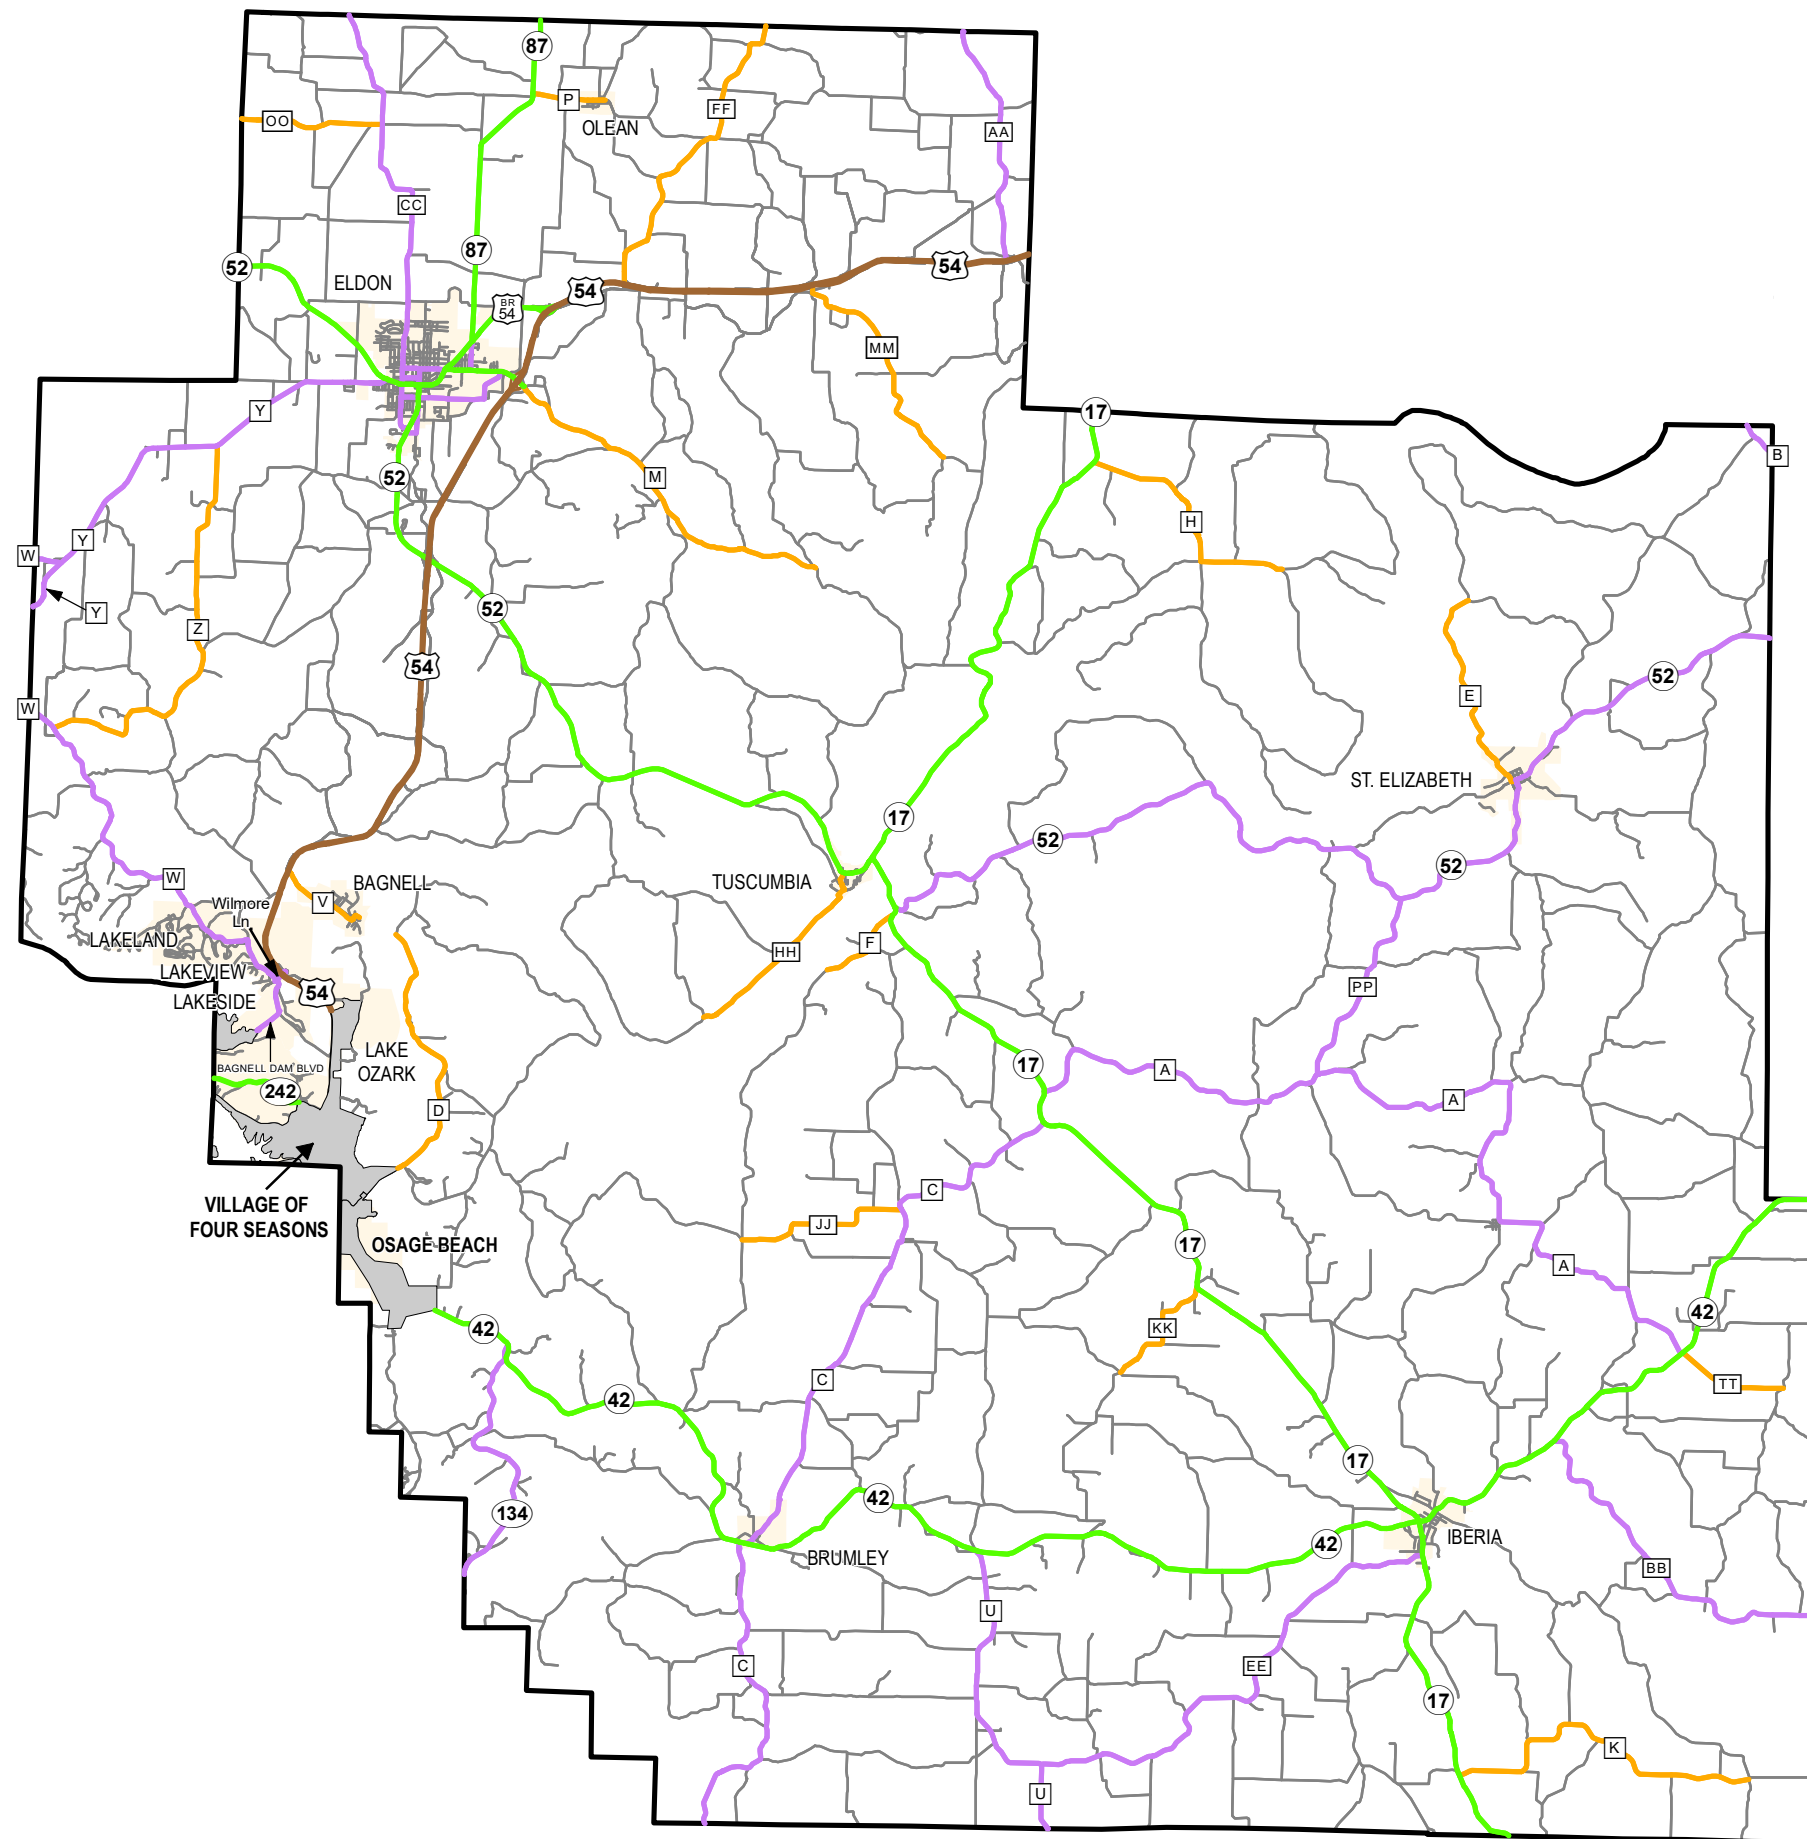

Rural Functional Classification

MILLER COUNTY

Missouri

FUNCTIONAL CLASS

- Interstate —
- Other Freeway and Expressway —
- Other Principal Arterial —
- Minor Arterial —
- Major Collector —
- Minor Collector —
- Local —

CITY

URBAN AREA

Federal-Aid highways exclude local roads and rural minor collectors.

Transportation Planning

105 W. Capitol Ave.
 Jefferson City, MO 65102
 Phone (573) 526-5478
 Fax (573) 526-8052

Approved January 10, 2024