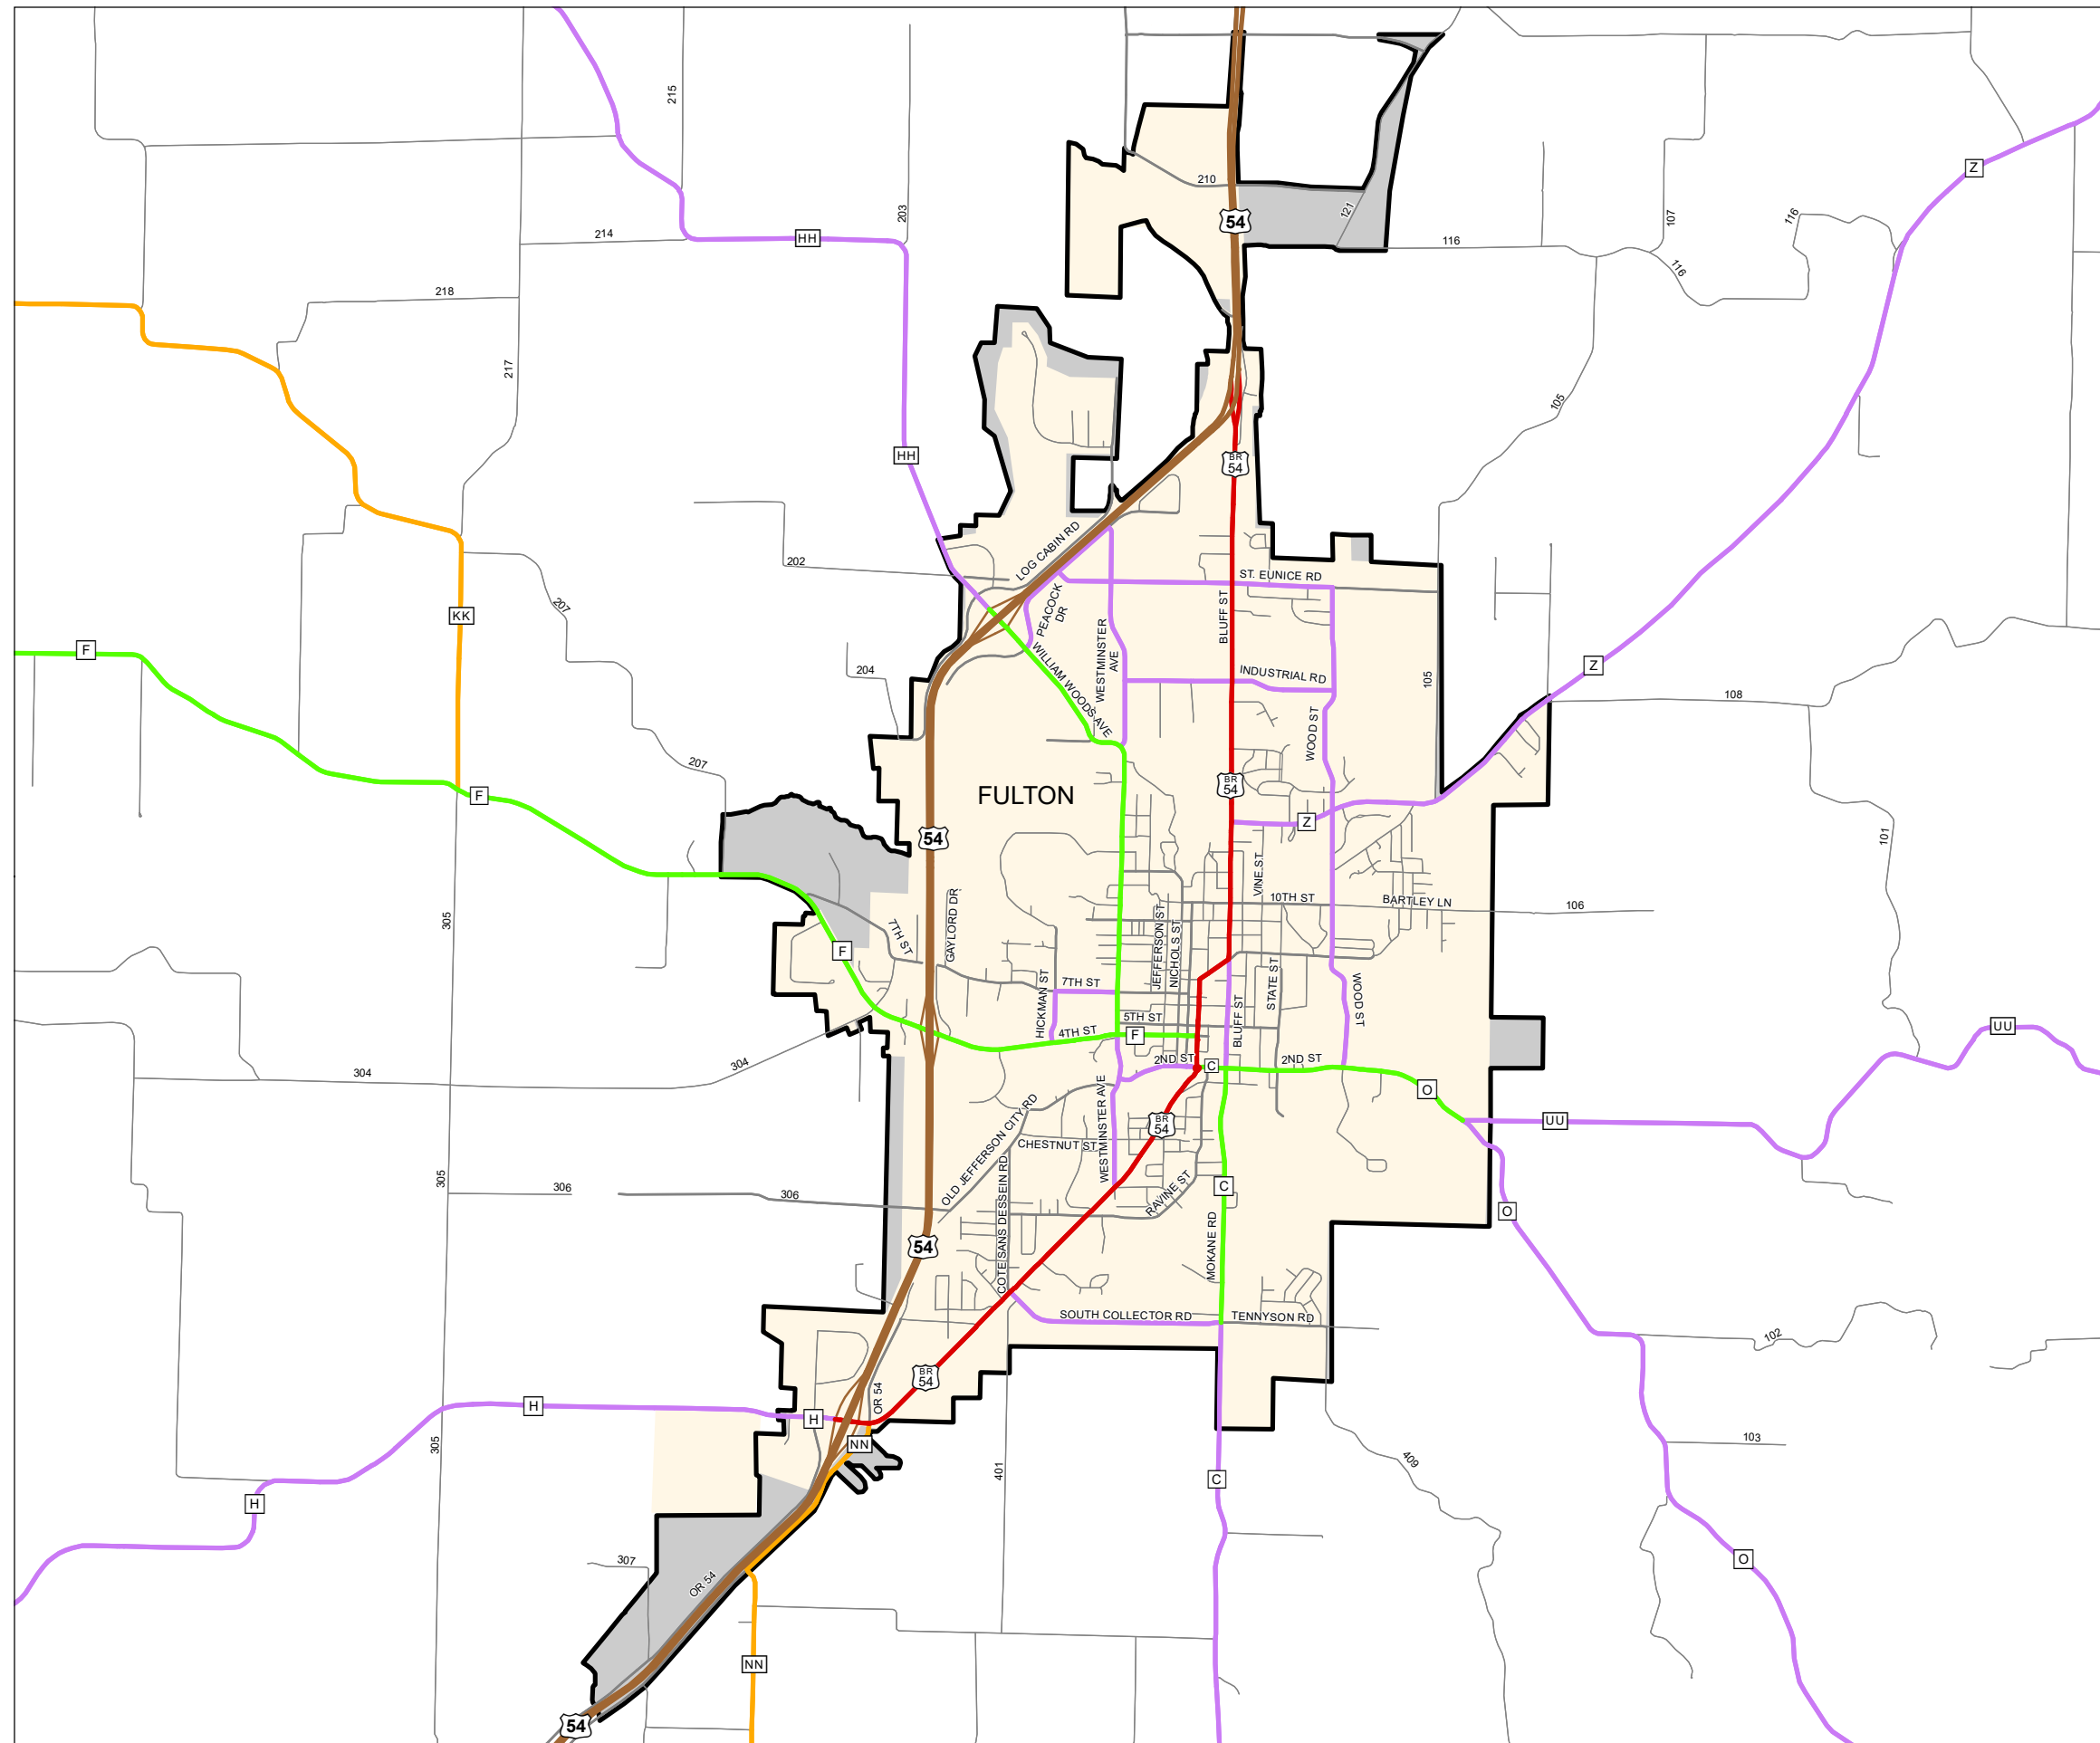

Functional Classification System

FULTON

Callaway County

Missouri

FUNCTIONAL CLASS	
Interstate	
Other Freeway and Expressway	
Other Principal Arterial	
Minor Arterial	
Major Collector	
Minor Collector	
Local	
CITY	
URBAN AREA	

Federal-Aid highways exclude local roads and rural minor collectors.

Transportation Planning
 105 W. Capitol Ave.
 Jefferson City, MO 65102
 Phone (573) 526-5478
 Fax (573) 526-8052

Approved January 10, 2024