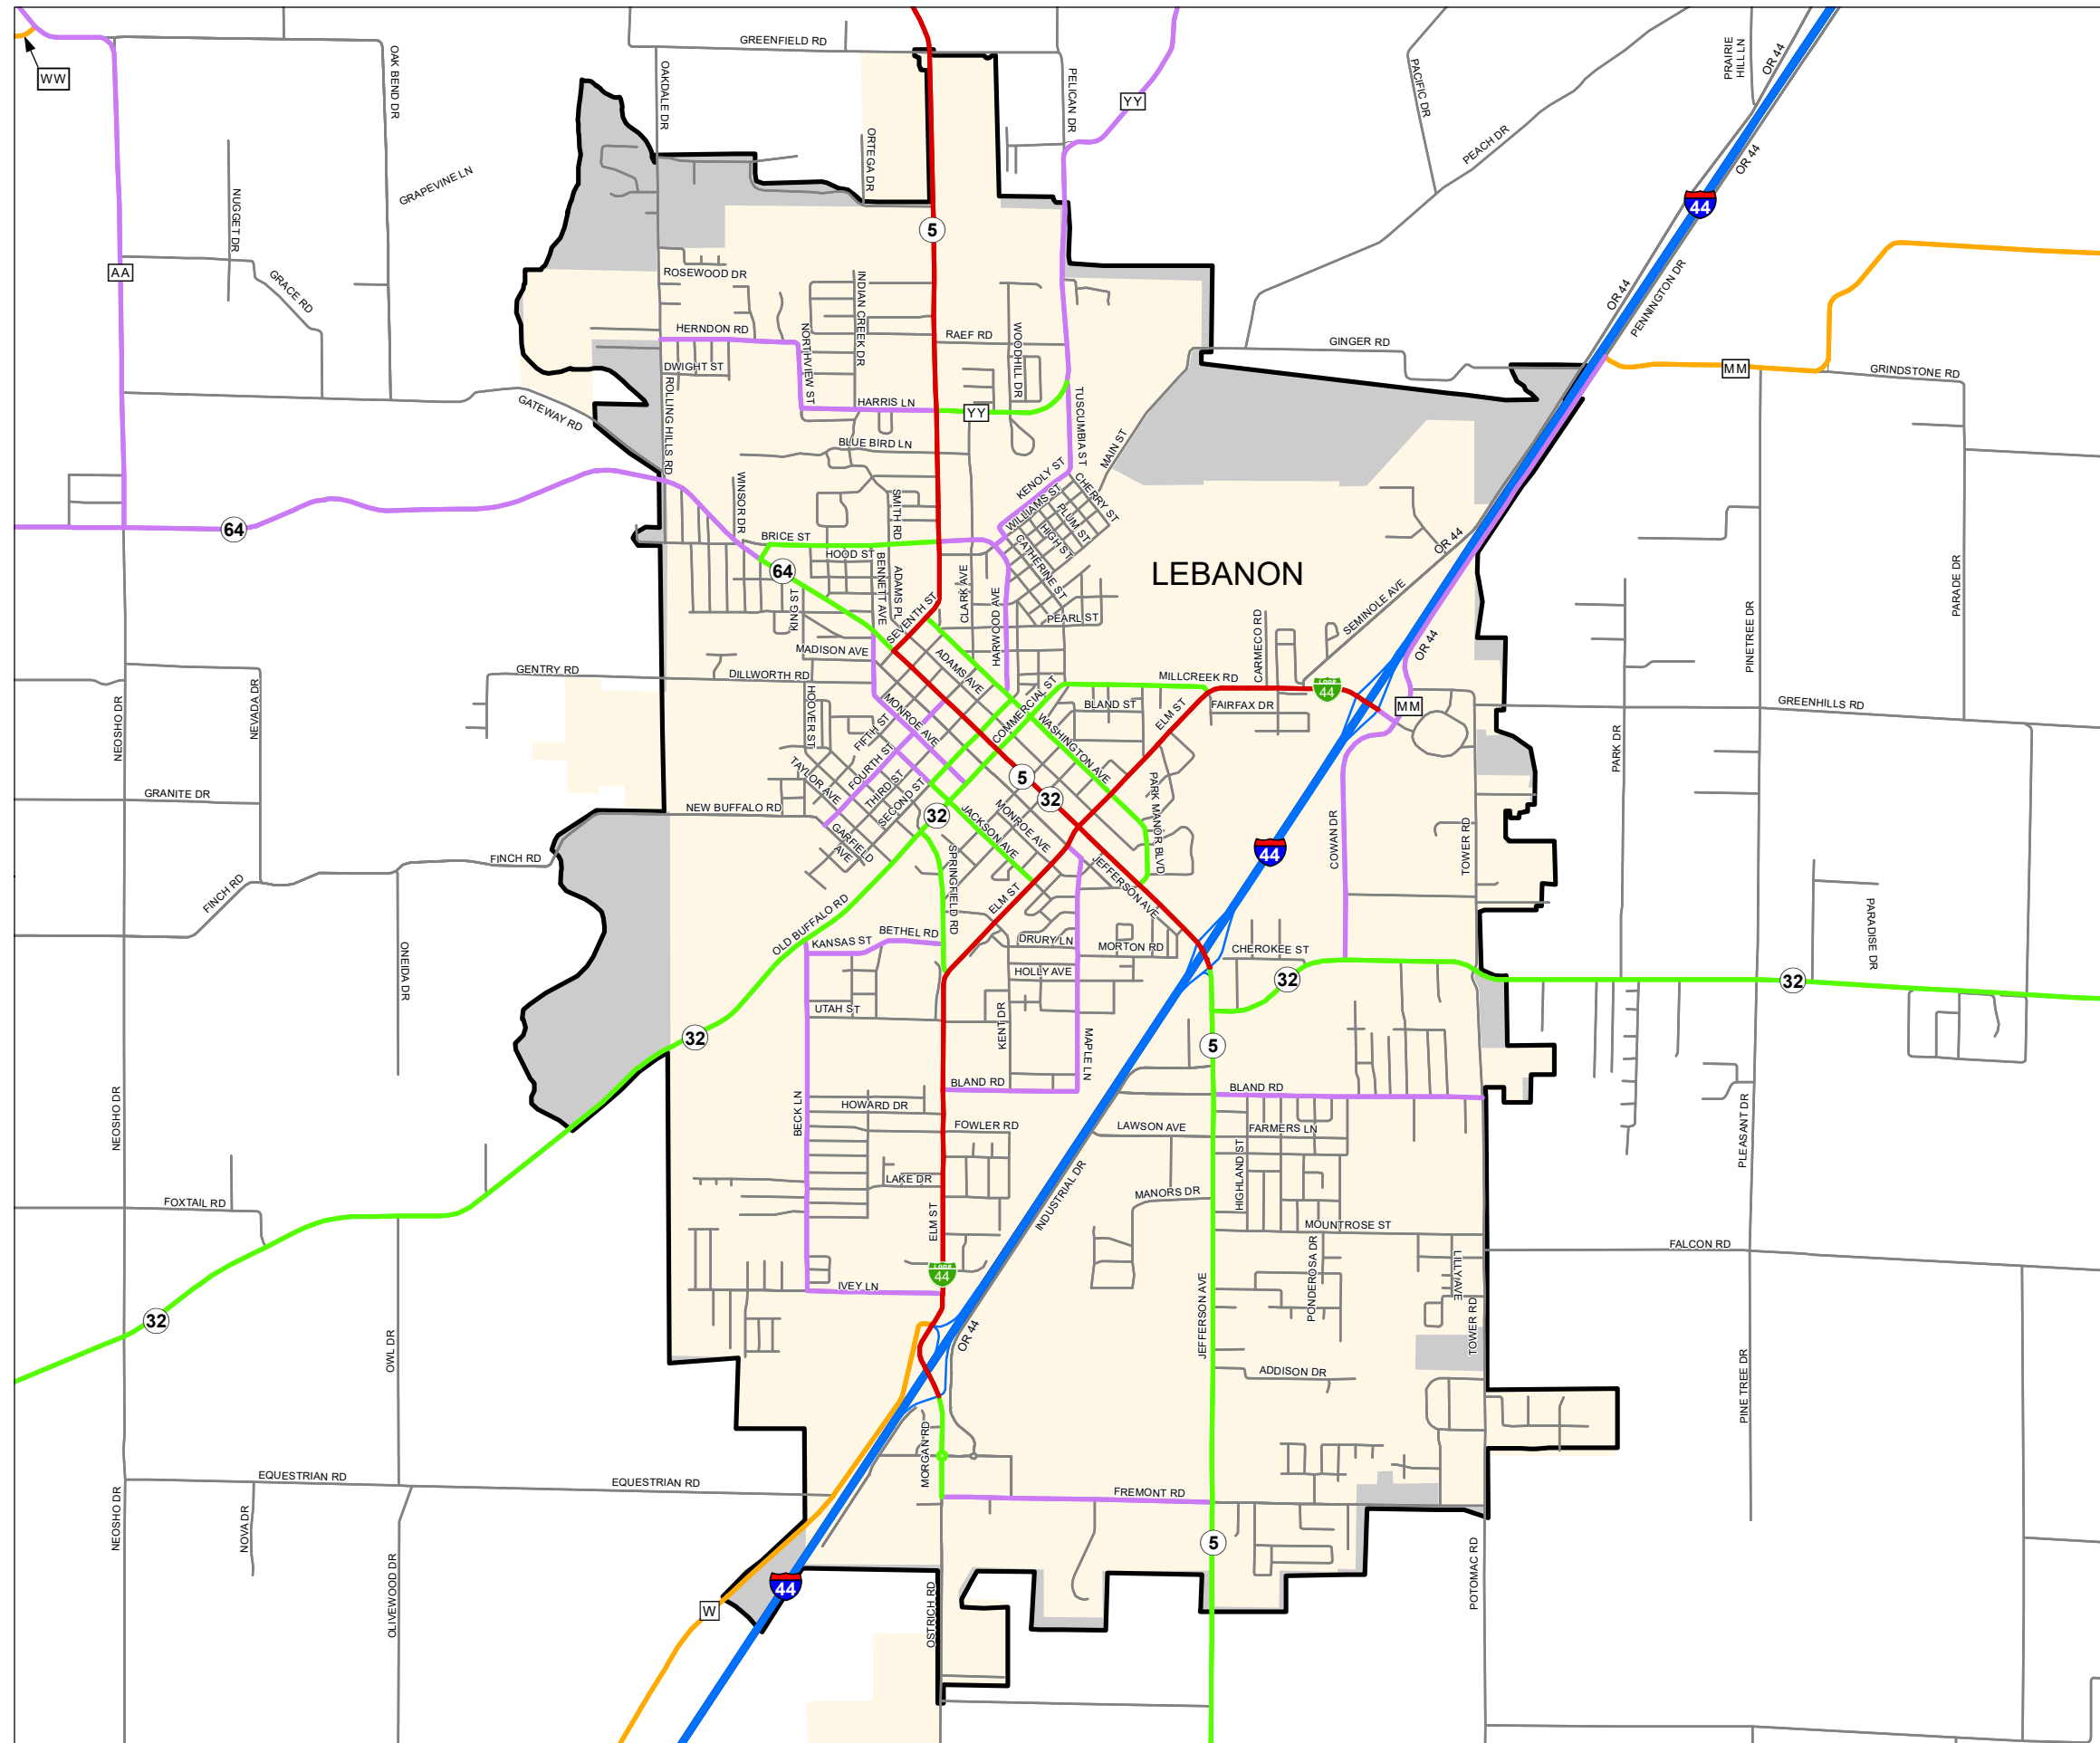

Functional Classification System

LEBANON

Laclede County

Missouri

FUNCTIONAL CLASS	
Interstate	
Other Freeway and Expressway	
Other Principal Arterial	
Minor Arterial	
Major Collector	
Minor Collector	
Local	
CITY	
URBAN AREA	

Federal-Aid highways exclude local roads and rural minor collectors.

Transportation Planning

105 W. Capitol Ave.
Jefferson City, MO 65102
Phone (573) 526-5478
Fax (573) 526-8052

Approved January 10, 2024