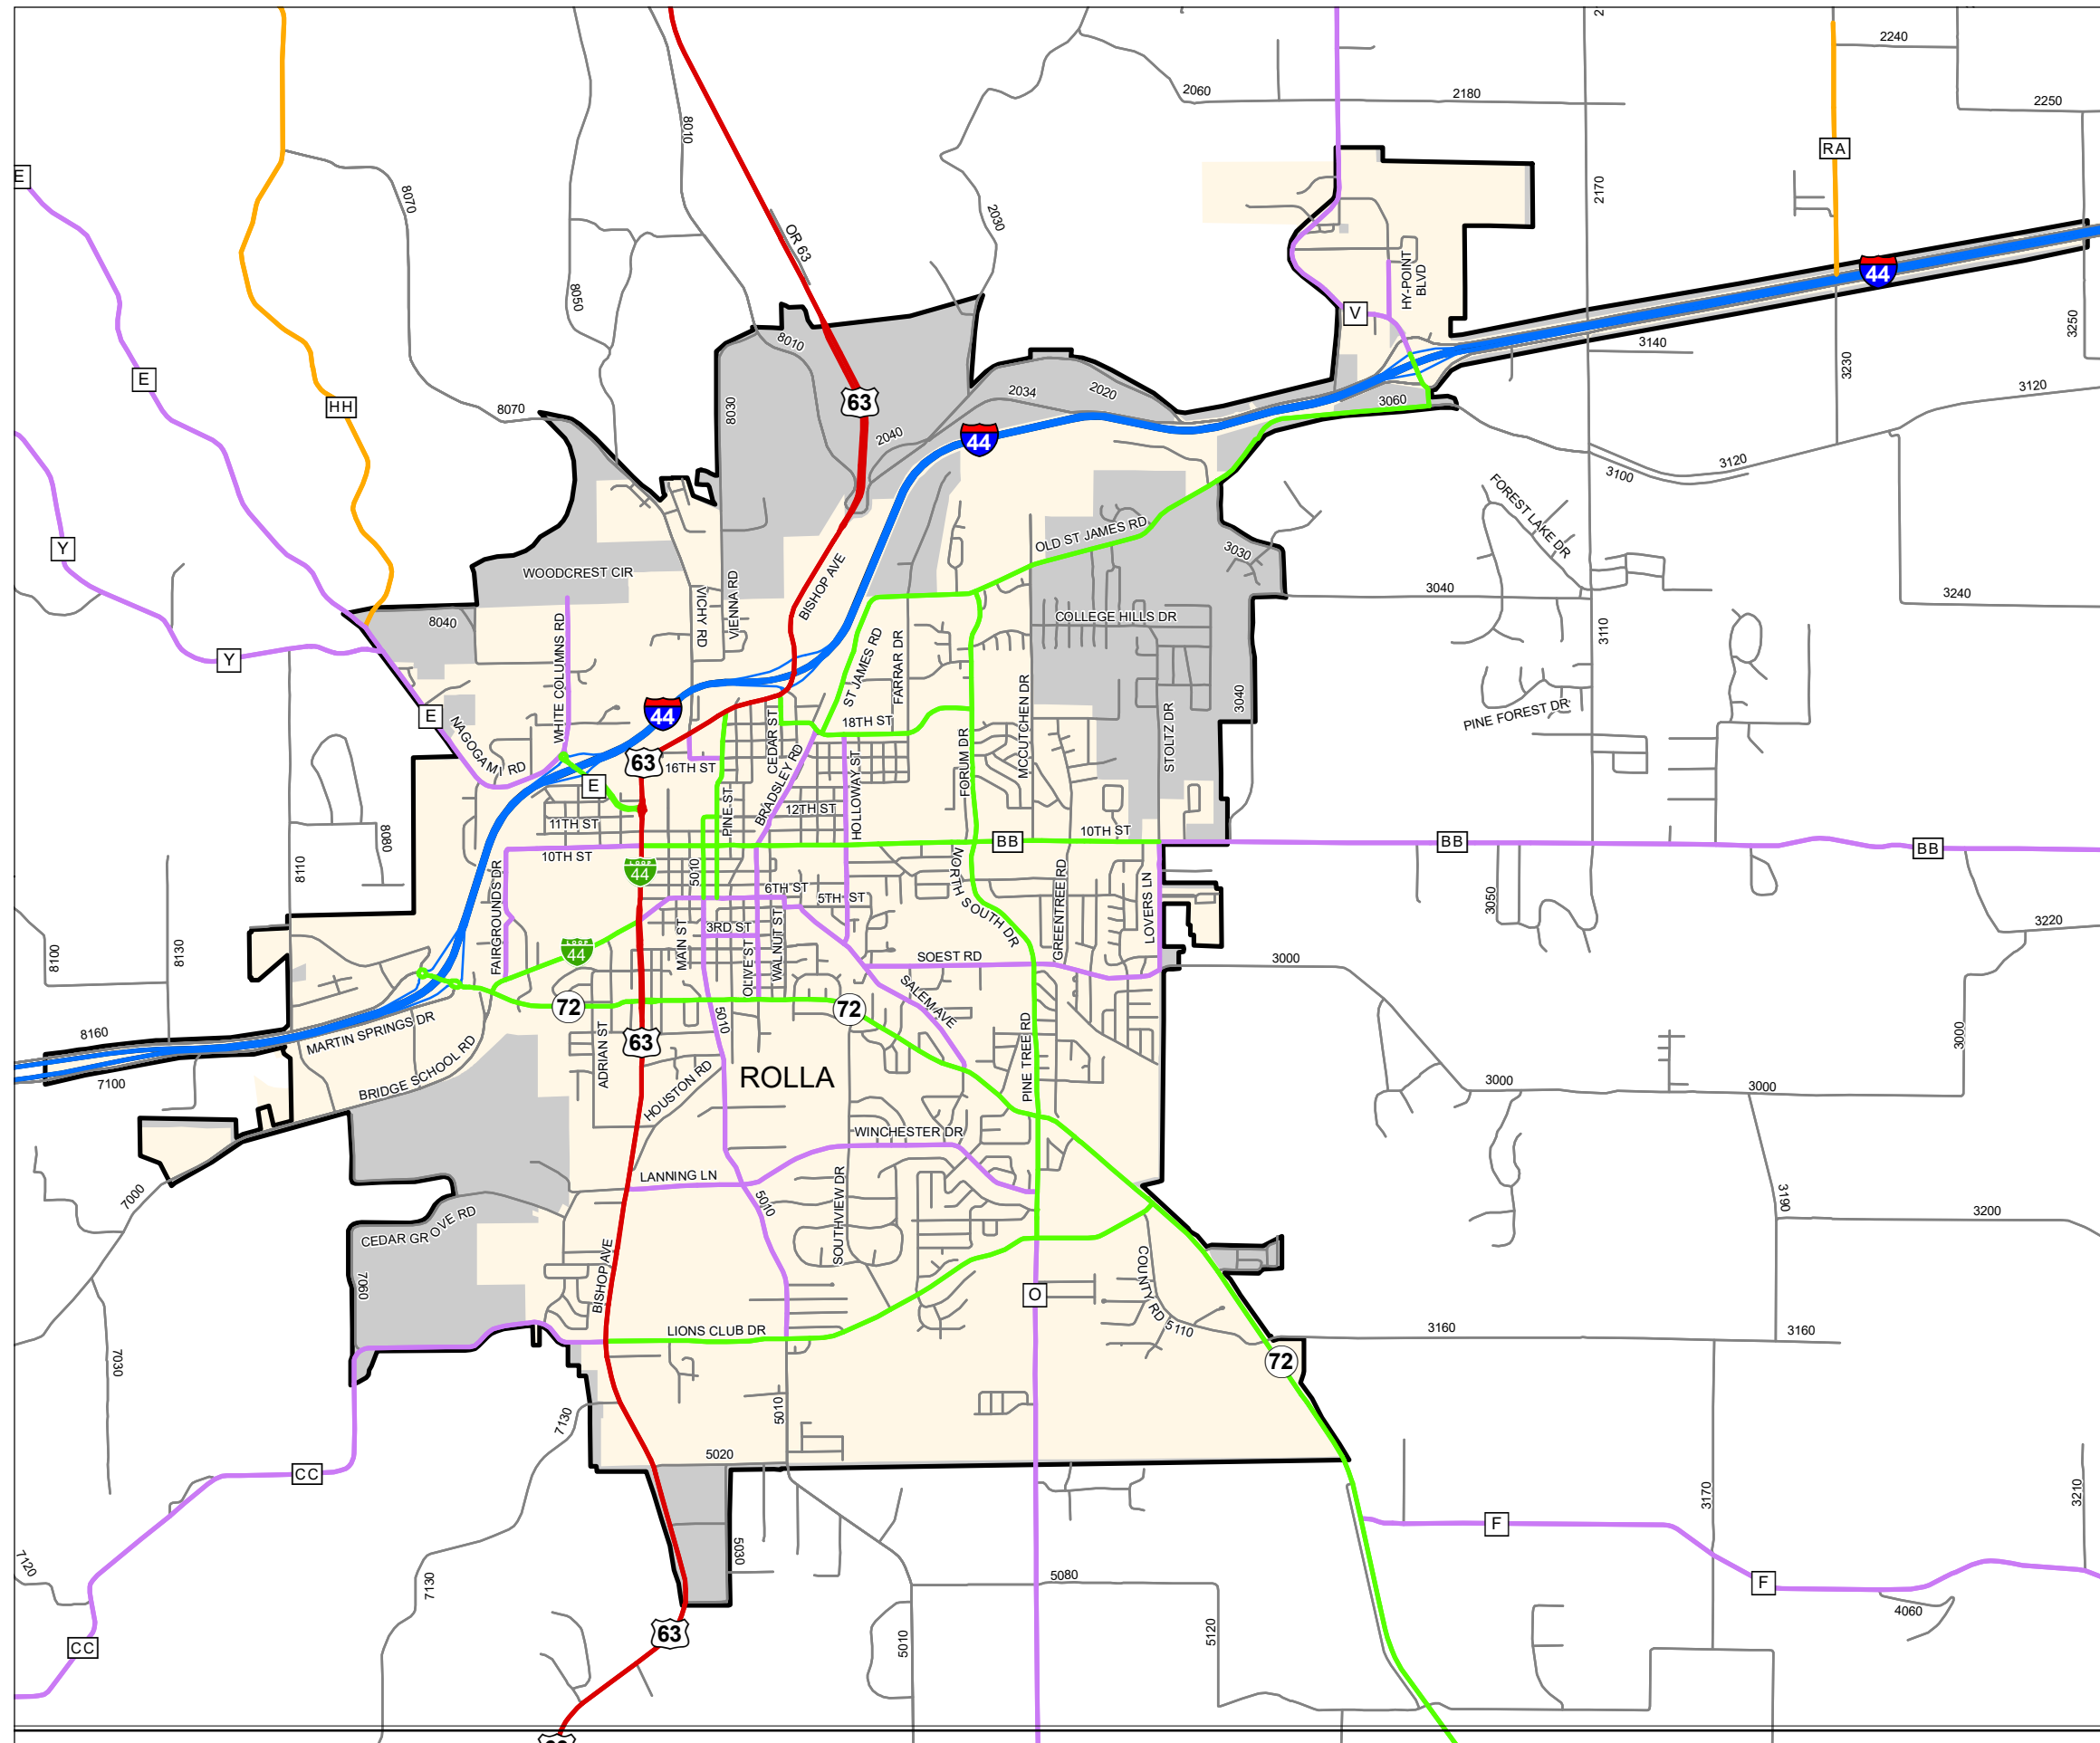

Functional Classification System

ROLLA

Phelps County

Missouri

FUNCTIONAL CLASS	
Interstate	
Other Freeway and Expressway	
Other Principal Arterial	
Minor Arterial	
Major Collector	
Minor Collector	
Local	
CITY	
URBAN AREA	

Federal-Aid highways exclude local roads and rural minor collectors.

Transportation Planning
 105 W. Capitol Ave.
 Jefferson City, MO 65102
 Phone (573) 526-5478
 Fax (573) 526-8052

Approved January 10, 2024