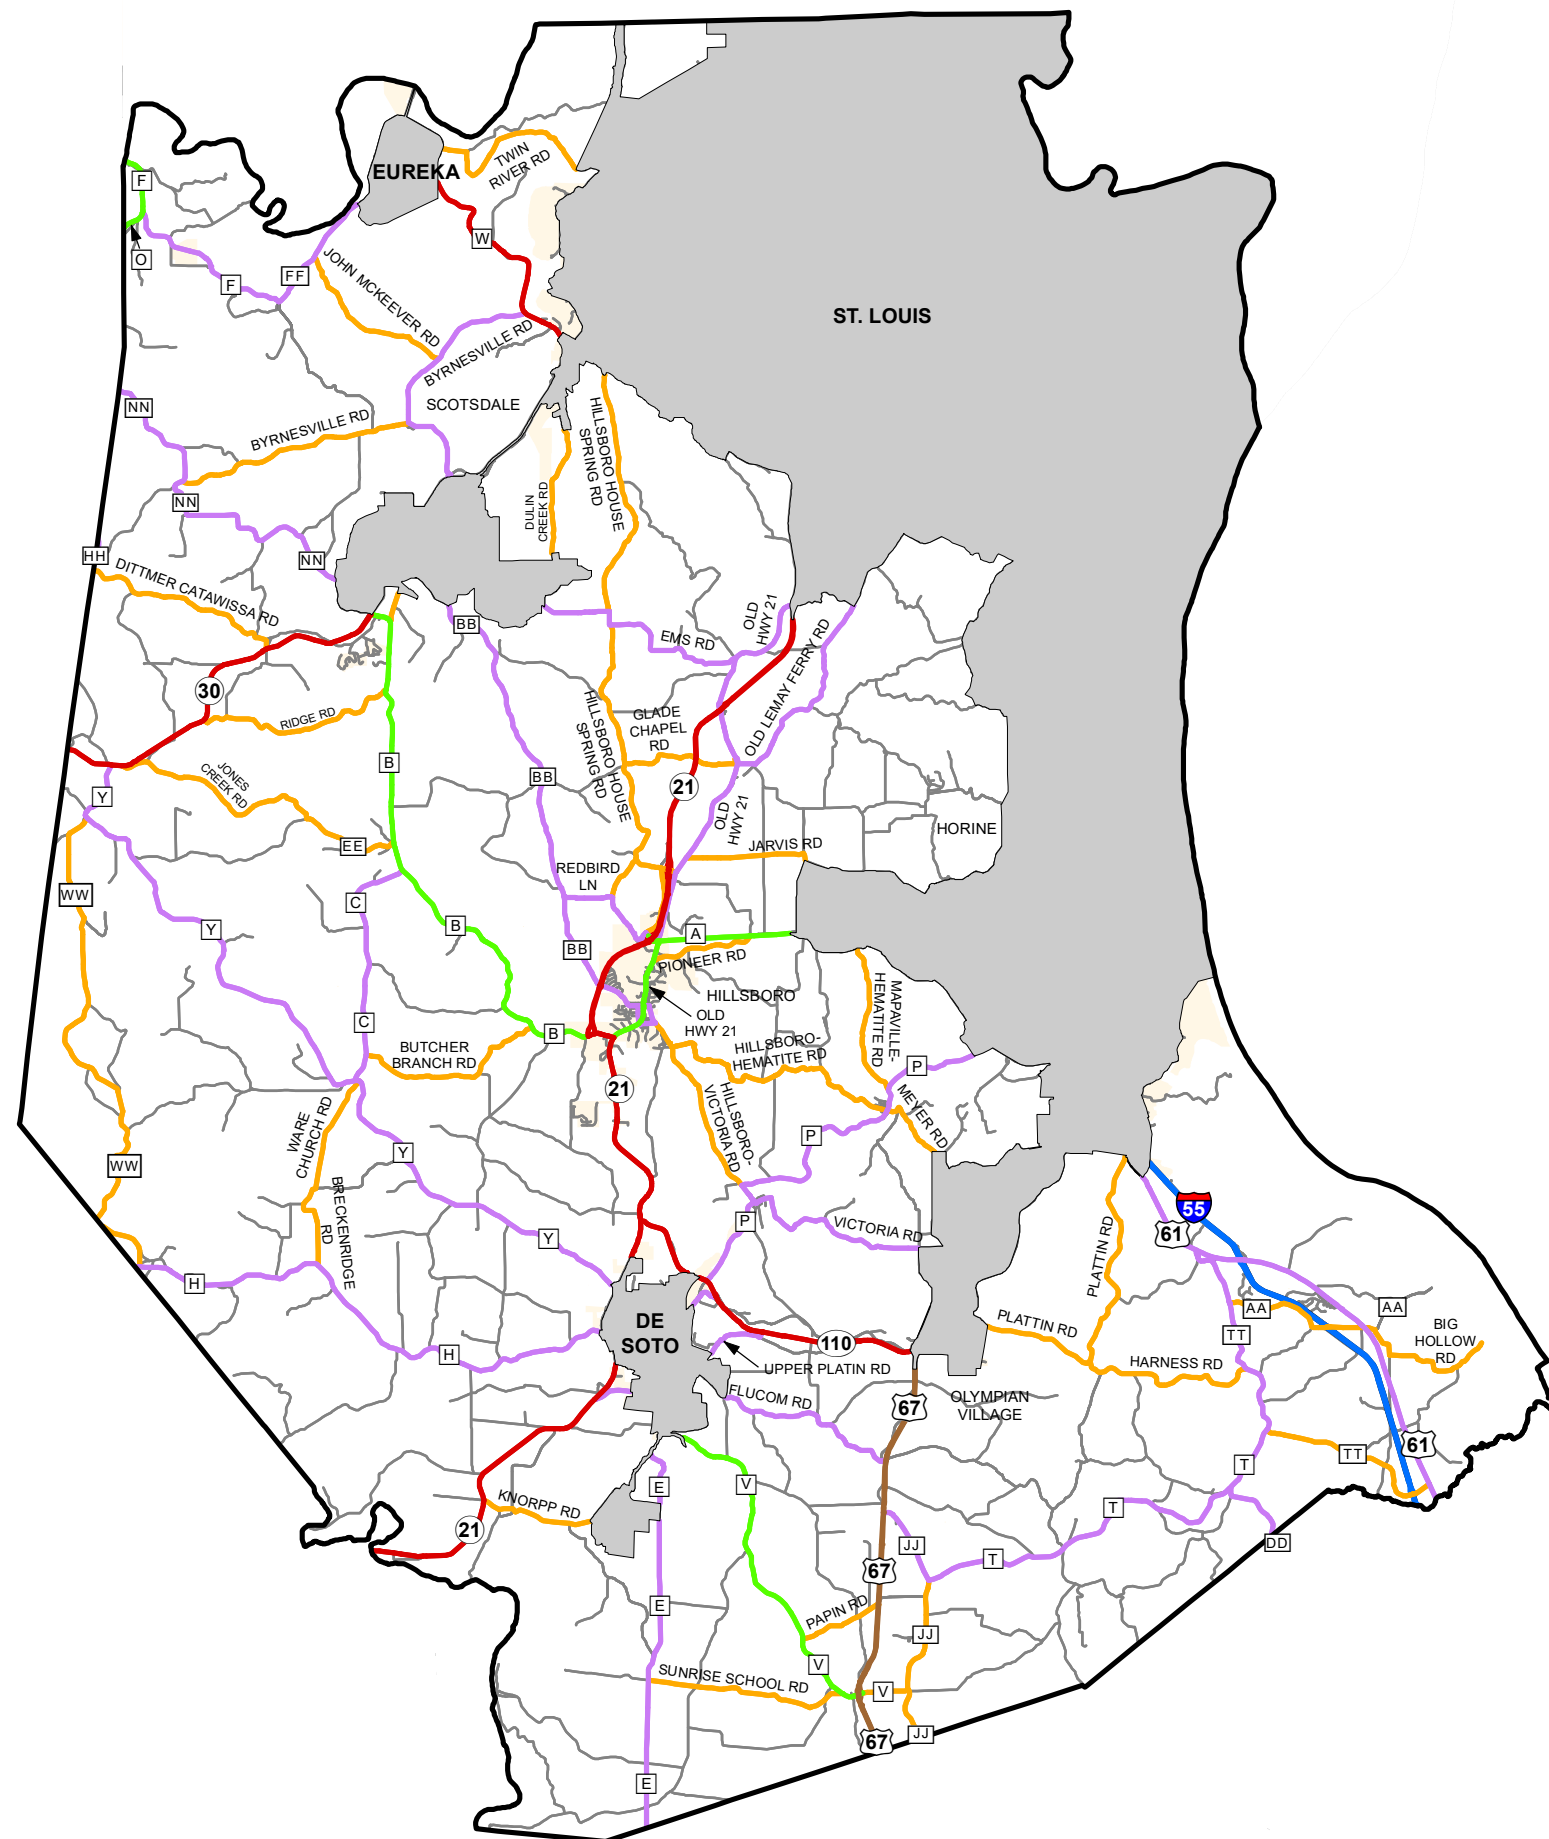

Rural Functional Classification

JEFFERSON COUNTY

Missouri

FUNCTIONAL CLASS	
Interstate	
Other Freeway and Expressway	
Other Principal Arterial	
Minor Arterial	
Major Collector	
Minor Collector	
Local	
CITY	
URBAN AREA	

Federal-Aid highways exclude local roads and rural minor collectors.

Transportation Planning
 105 W. Capitol Ave.
 Jefferson City, MO 65102
 Phone (573) 526-5478
 Fax (573) 526-8052

Approved January 10, 2024