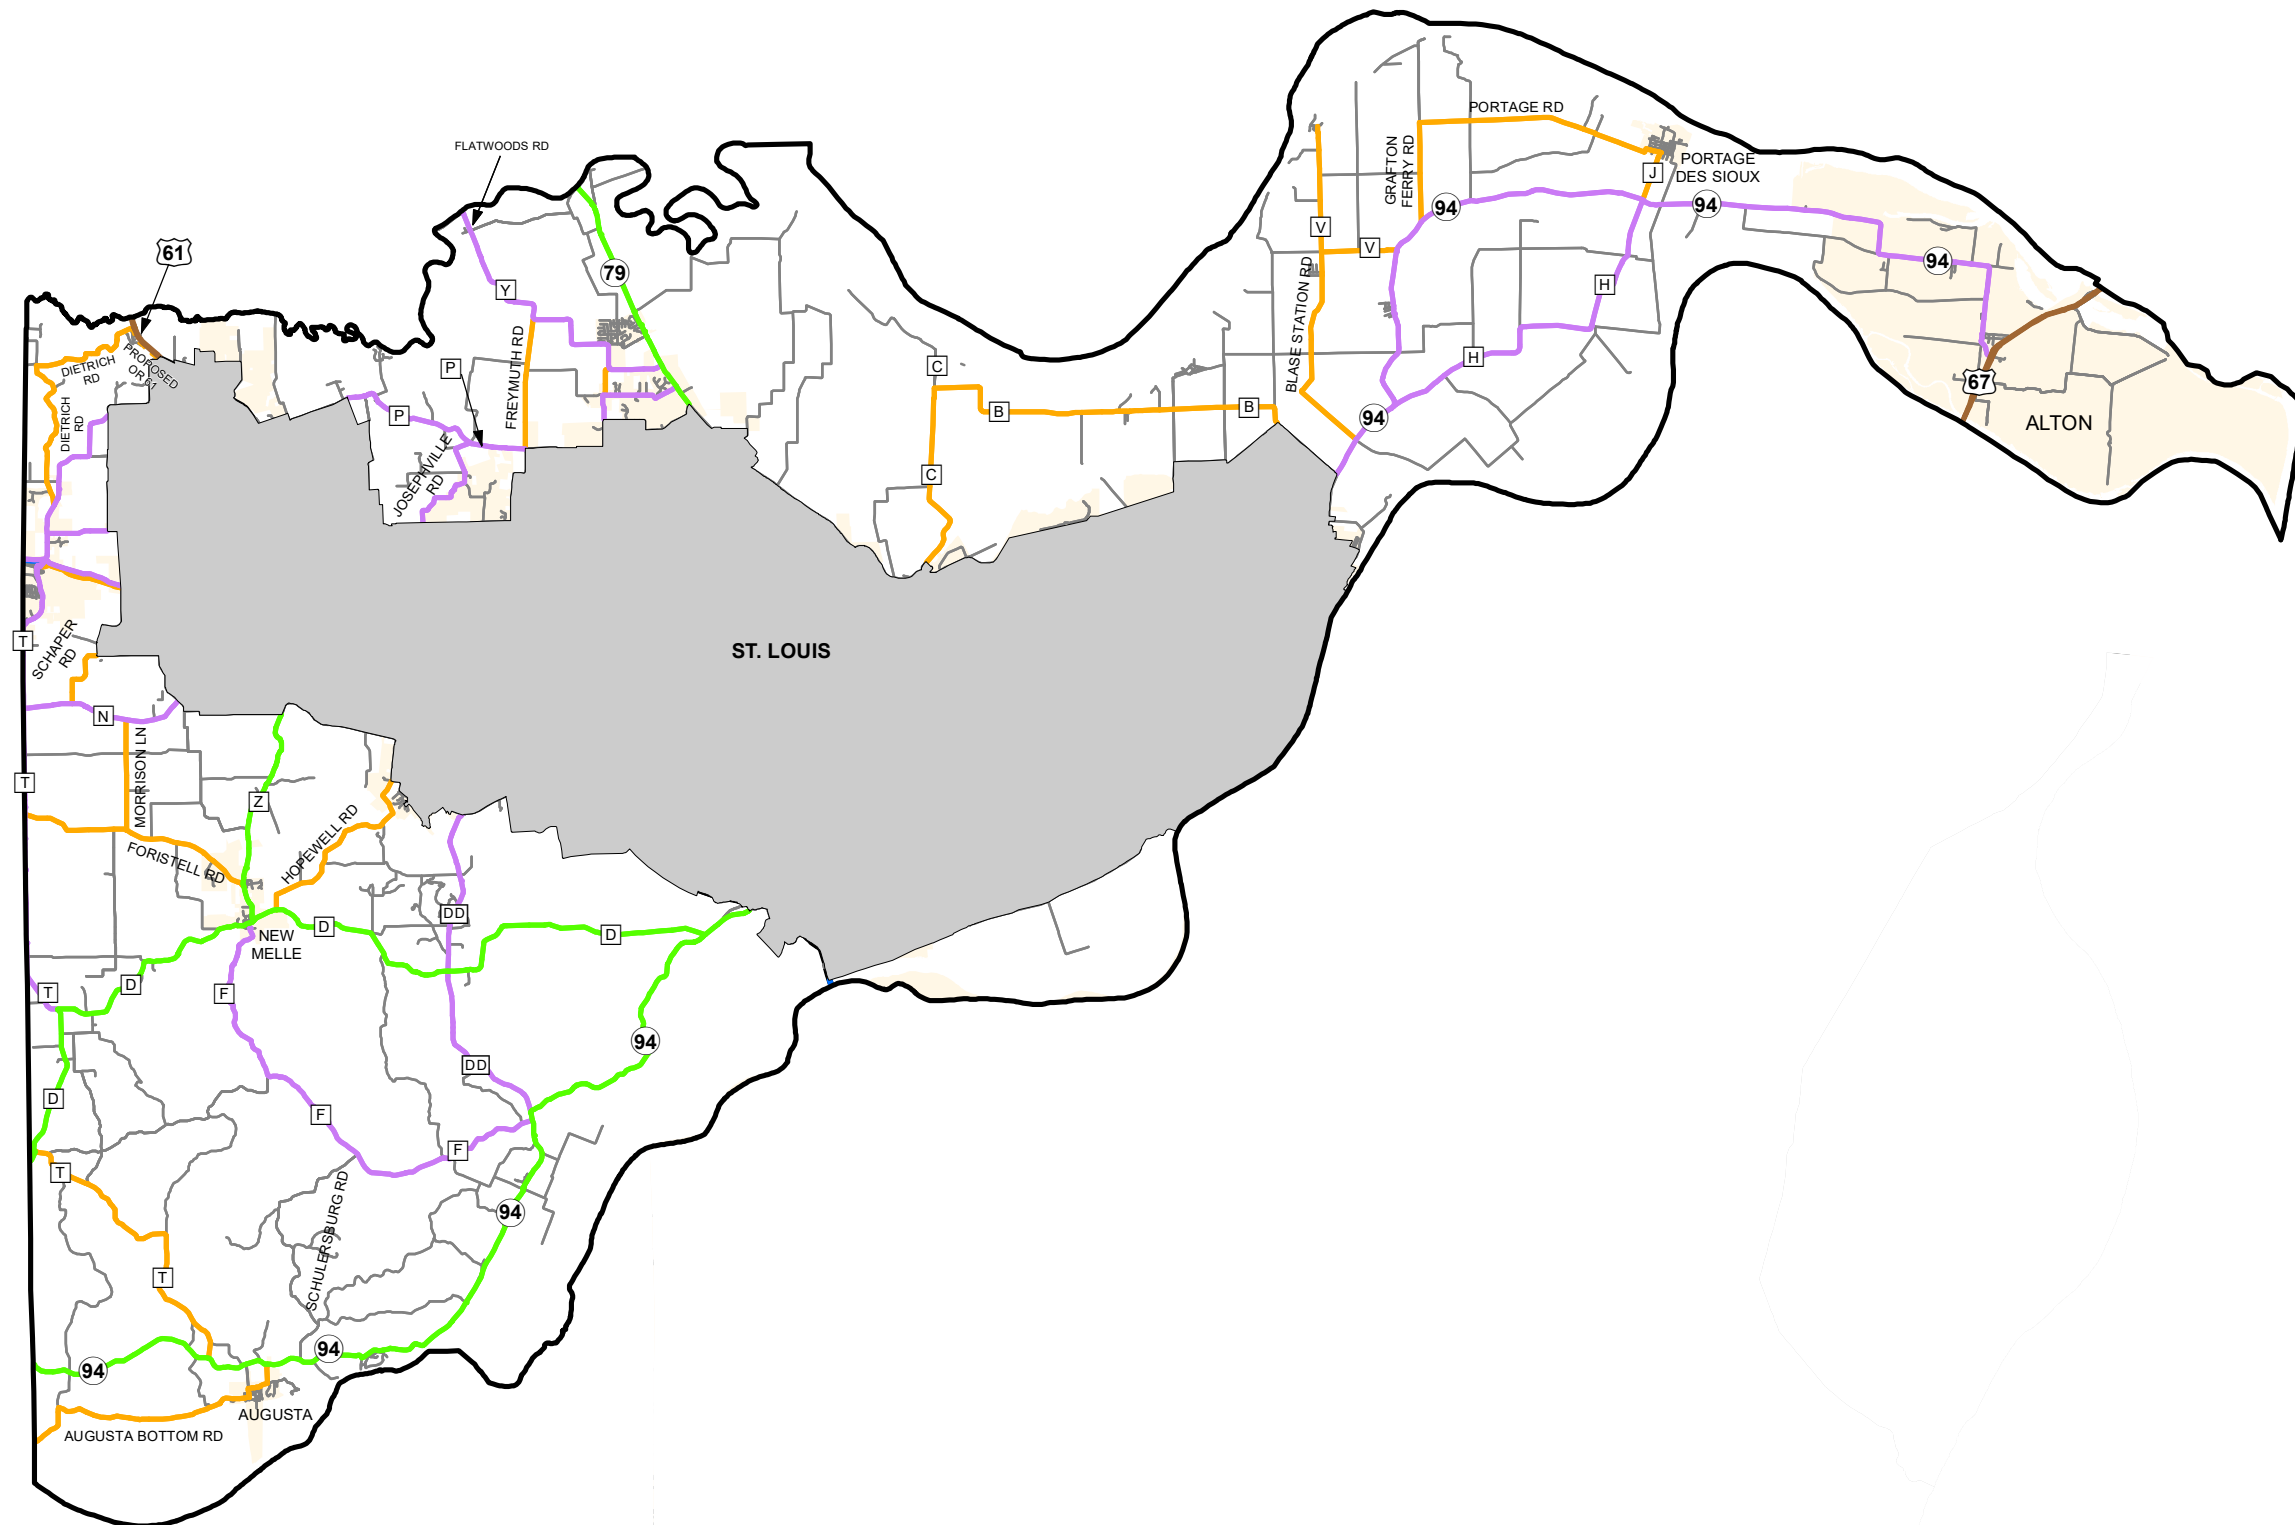

# Rural Functional Classification

ST. CHARLES COUNTY

Missouri

FUNCTIONAL CLASS	
Interstate	
Other Freeway and Expressway	
Other Principal Arterial	
Minor Arterial	
Major Collector	
Minor Collector	
Local	
CITY	
URBAN AREA	

Federal-Aid highways exclude local roads and rural minor collectors.

Transportation Planning

105 W. Capitol Ave.  
 Jefferson City, MO 65102  
 Phone (573) 526-5478  
 Fax (573) 526-8052

Approved January 10, 2024