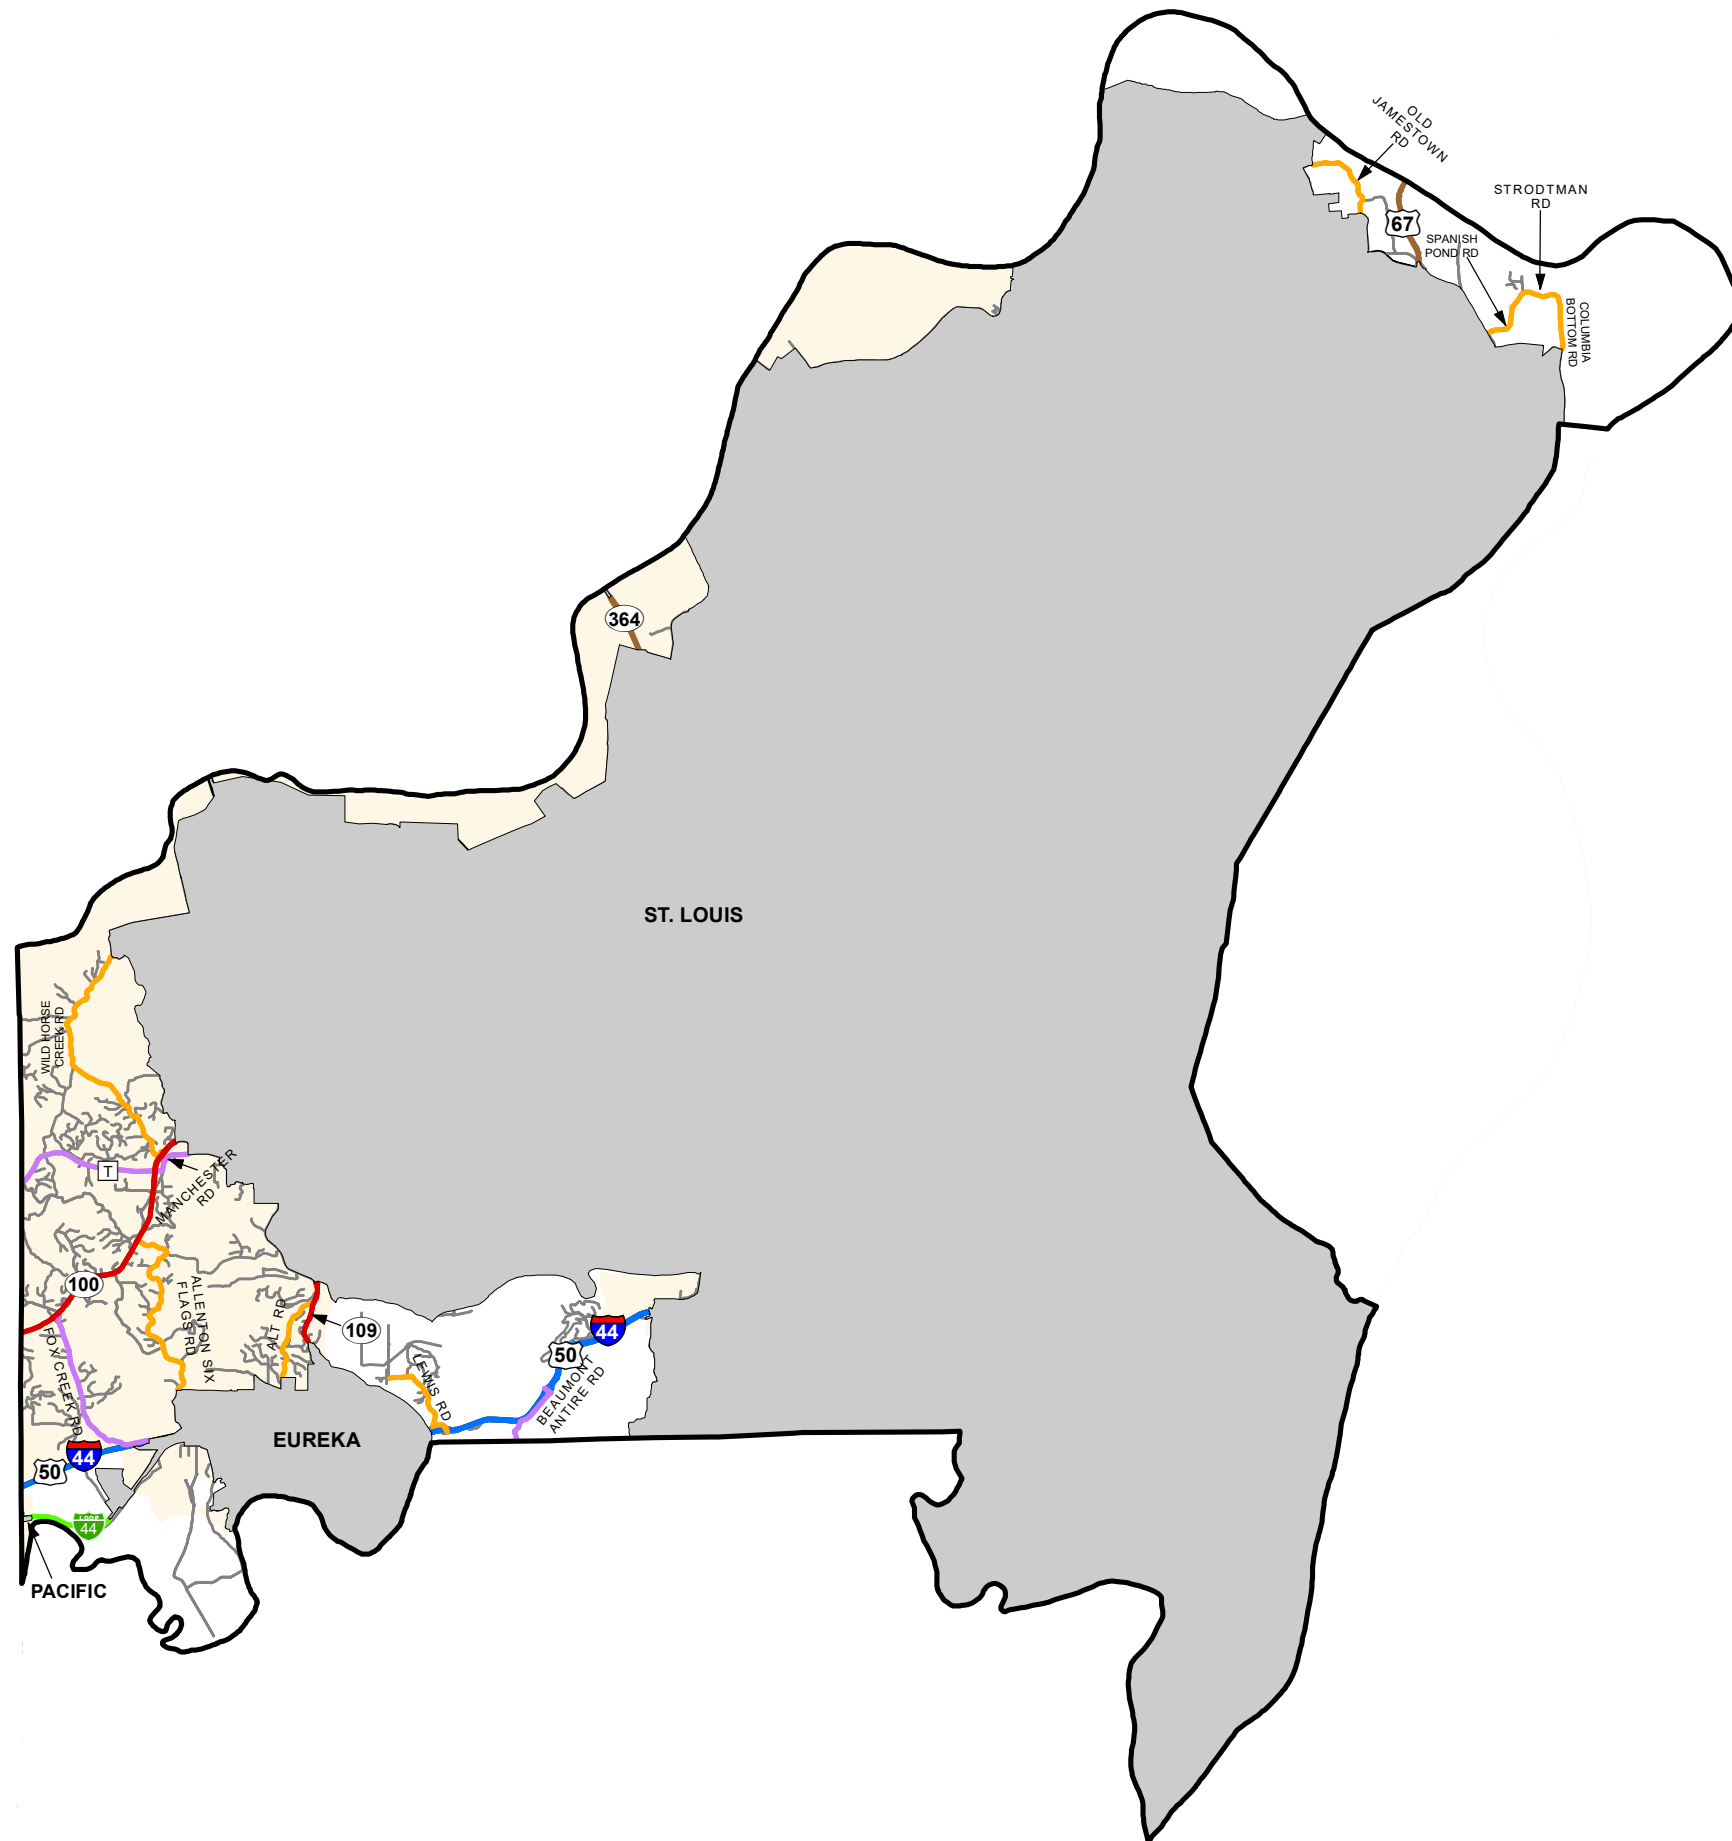

Rural Functional Classification

ST. LOUIS COUNTY

Missouri

FUNCTIONAL CLASS	
Interstate	
Other Freeway and Expressway	
Other Principal Arterial	
Minor Arterial	
Major Collector	
Minor Collector	
Local	
CITY	
URBAN AREA	

Federal-Aid highways exclude local roads and rural minor collectors.

Transportation Planning
 105 W. Capitol Ave.
 Jefferson City, MO 65102
 Phone (573) 526-5478
 Fax (573) 526-8052

Approved January 10, 2024