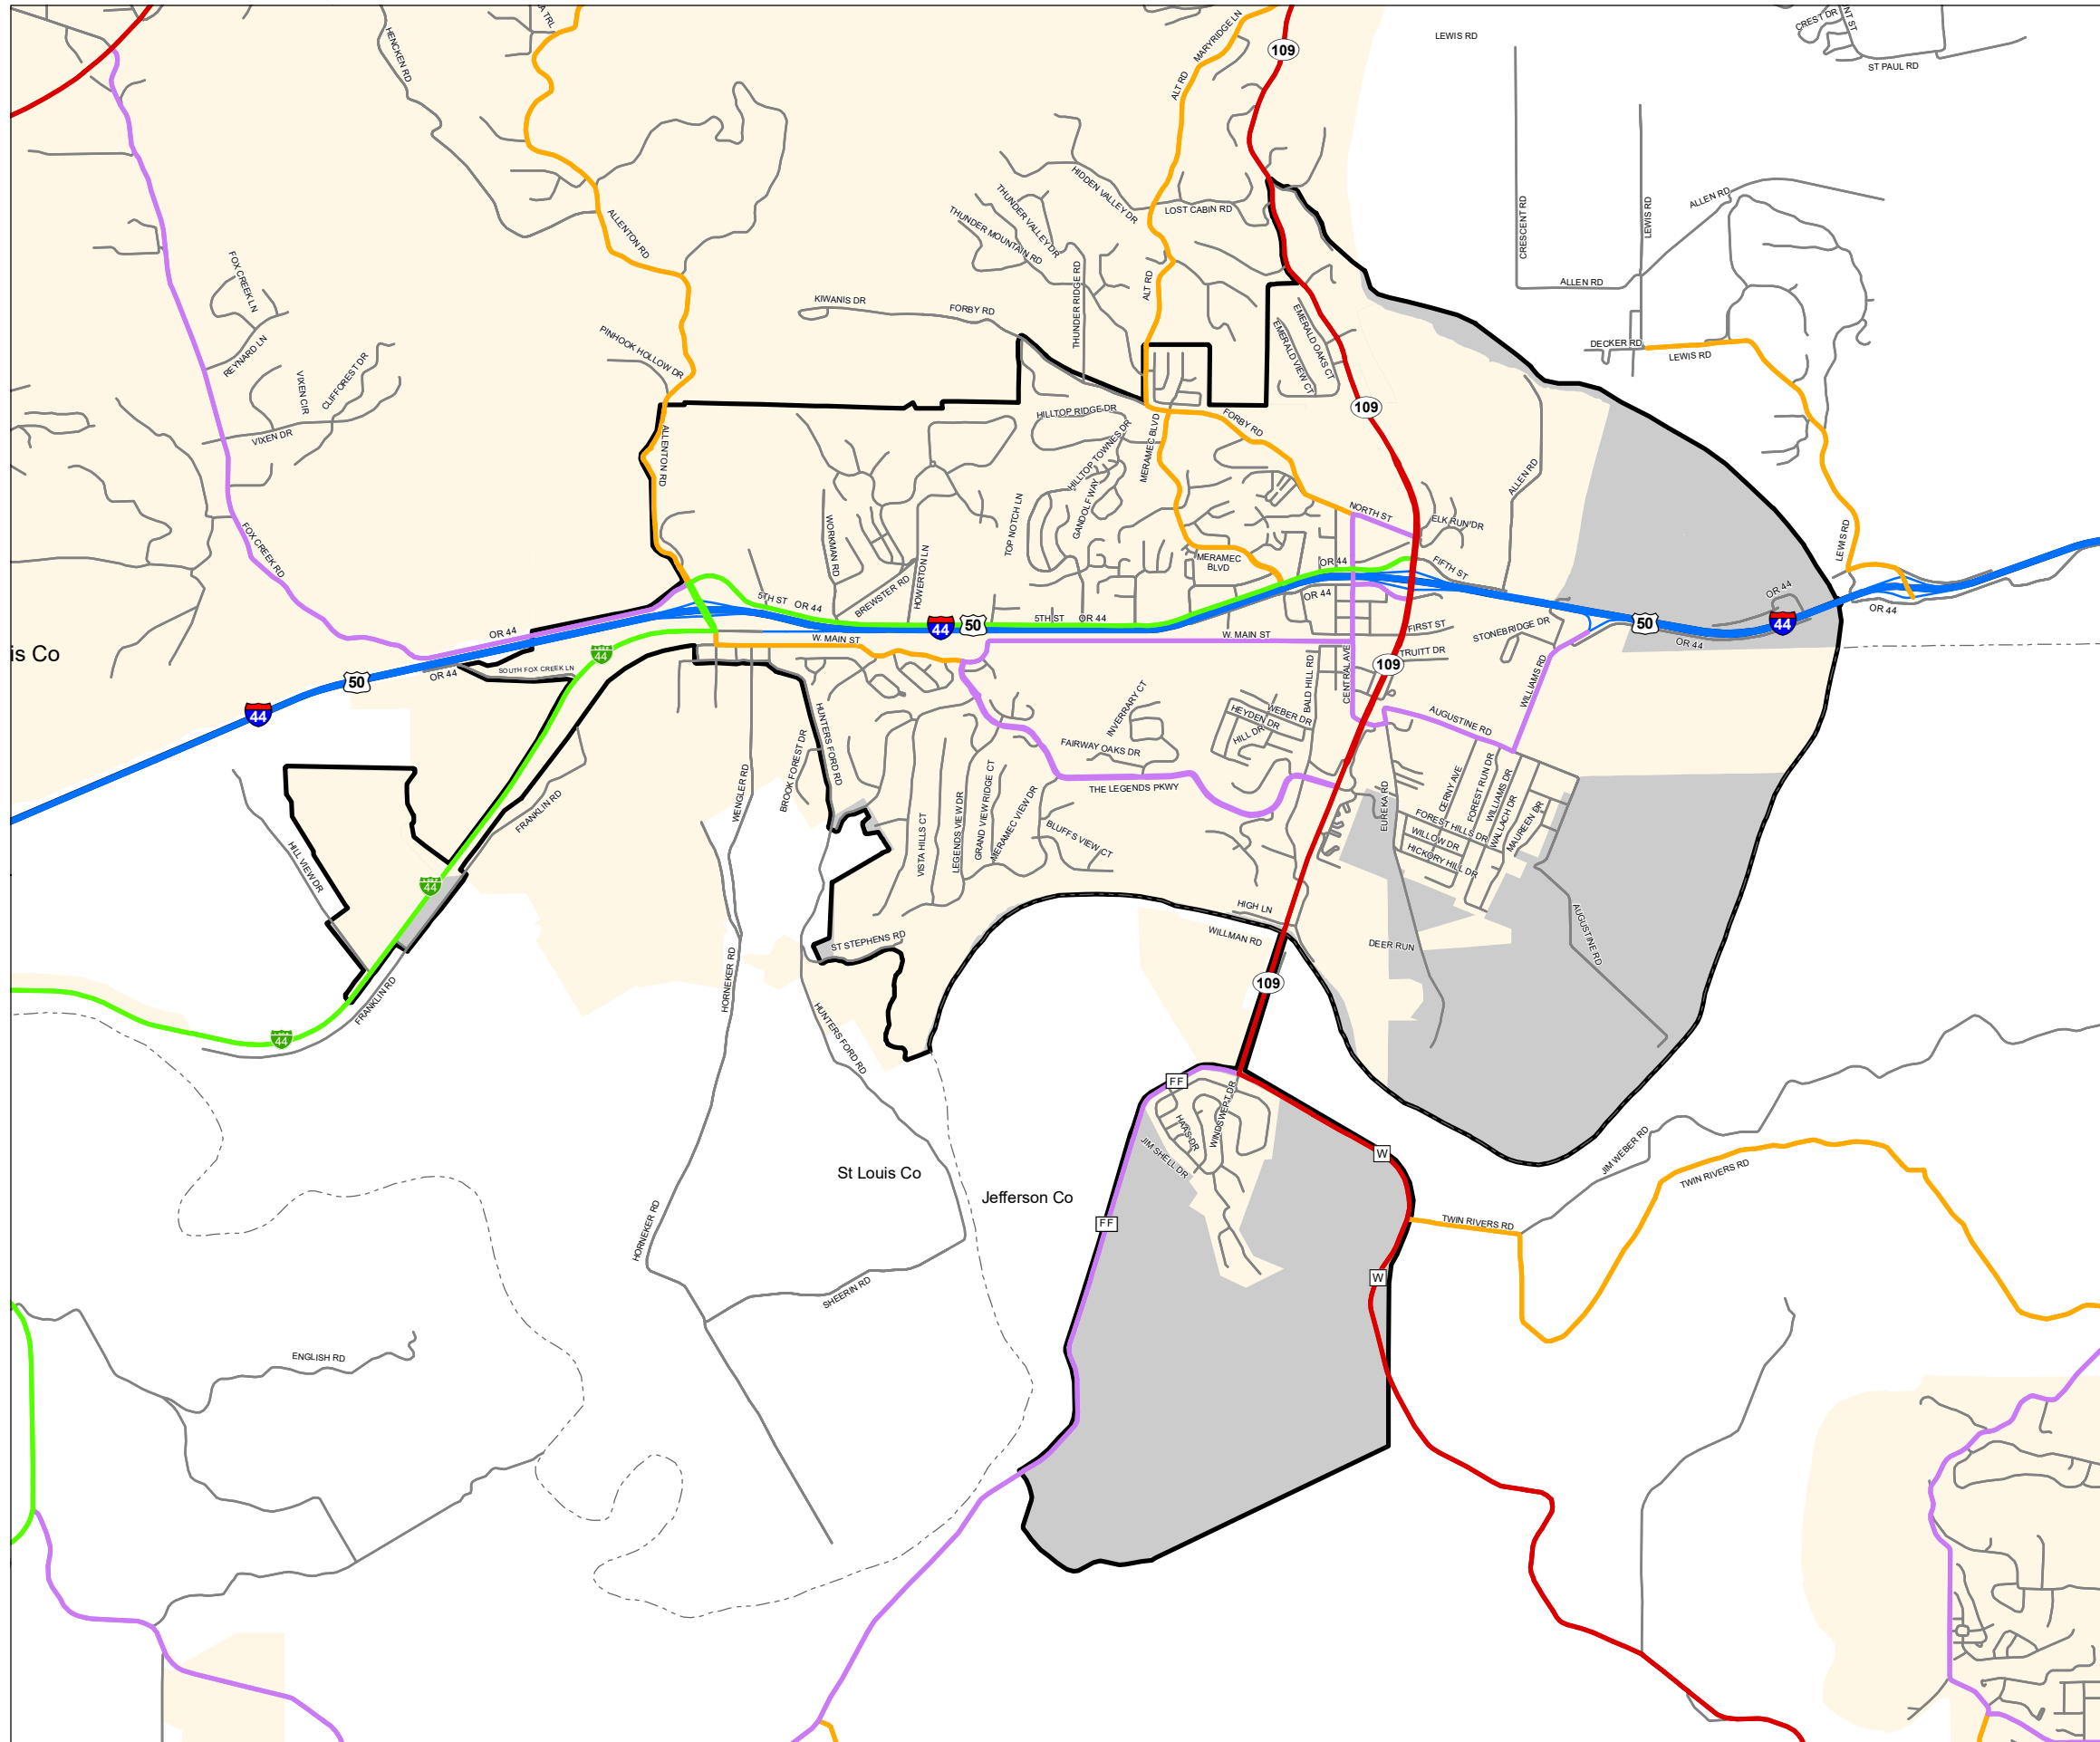

# Functional Classification System

**EUREKA**

Missouri

FUNCTIONAL CLASS	
Interstate	
Other Freeway and Expressway	
Other Principal Arterial	
Minor Arterial	
Major Collector	
Minor Collector	
Local	
CITY	
URBAN AREA	

Federal-Aid highways exclude local roads and rural minor collectors.

**Transportation Planning**

105 W. Capitol Ave.  
Jefferson City, MO 65102  
Phone (573) 526-5478  
Fax (573) 526-8052

Approved January 10, 2024