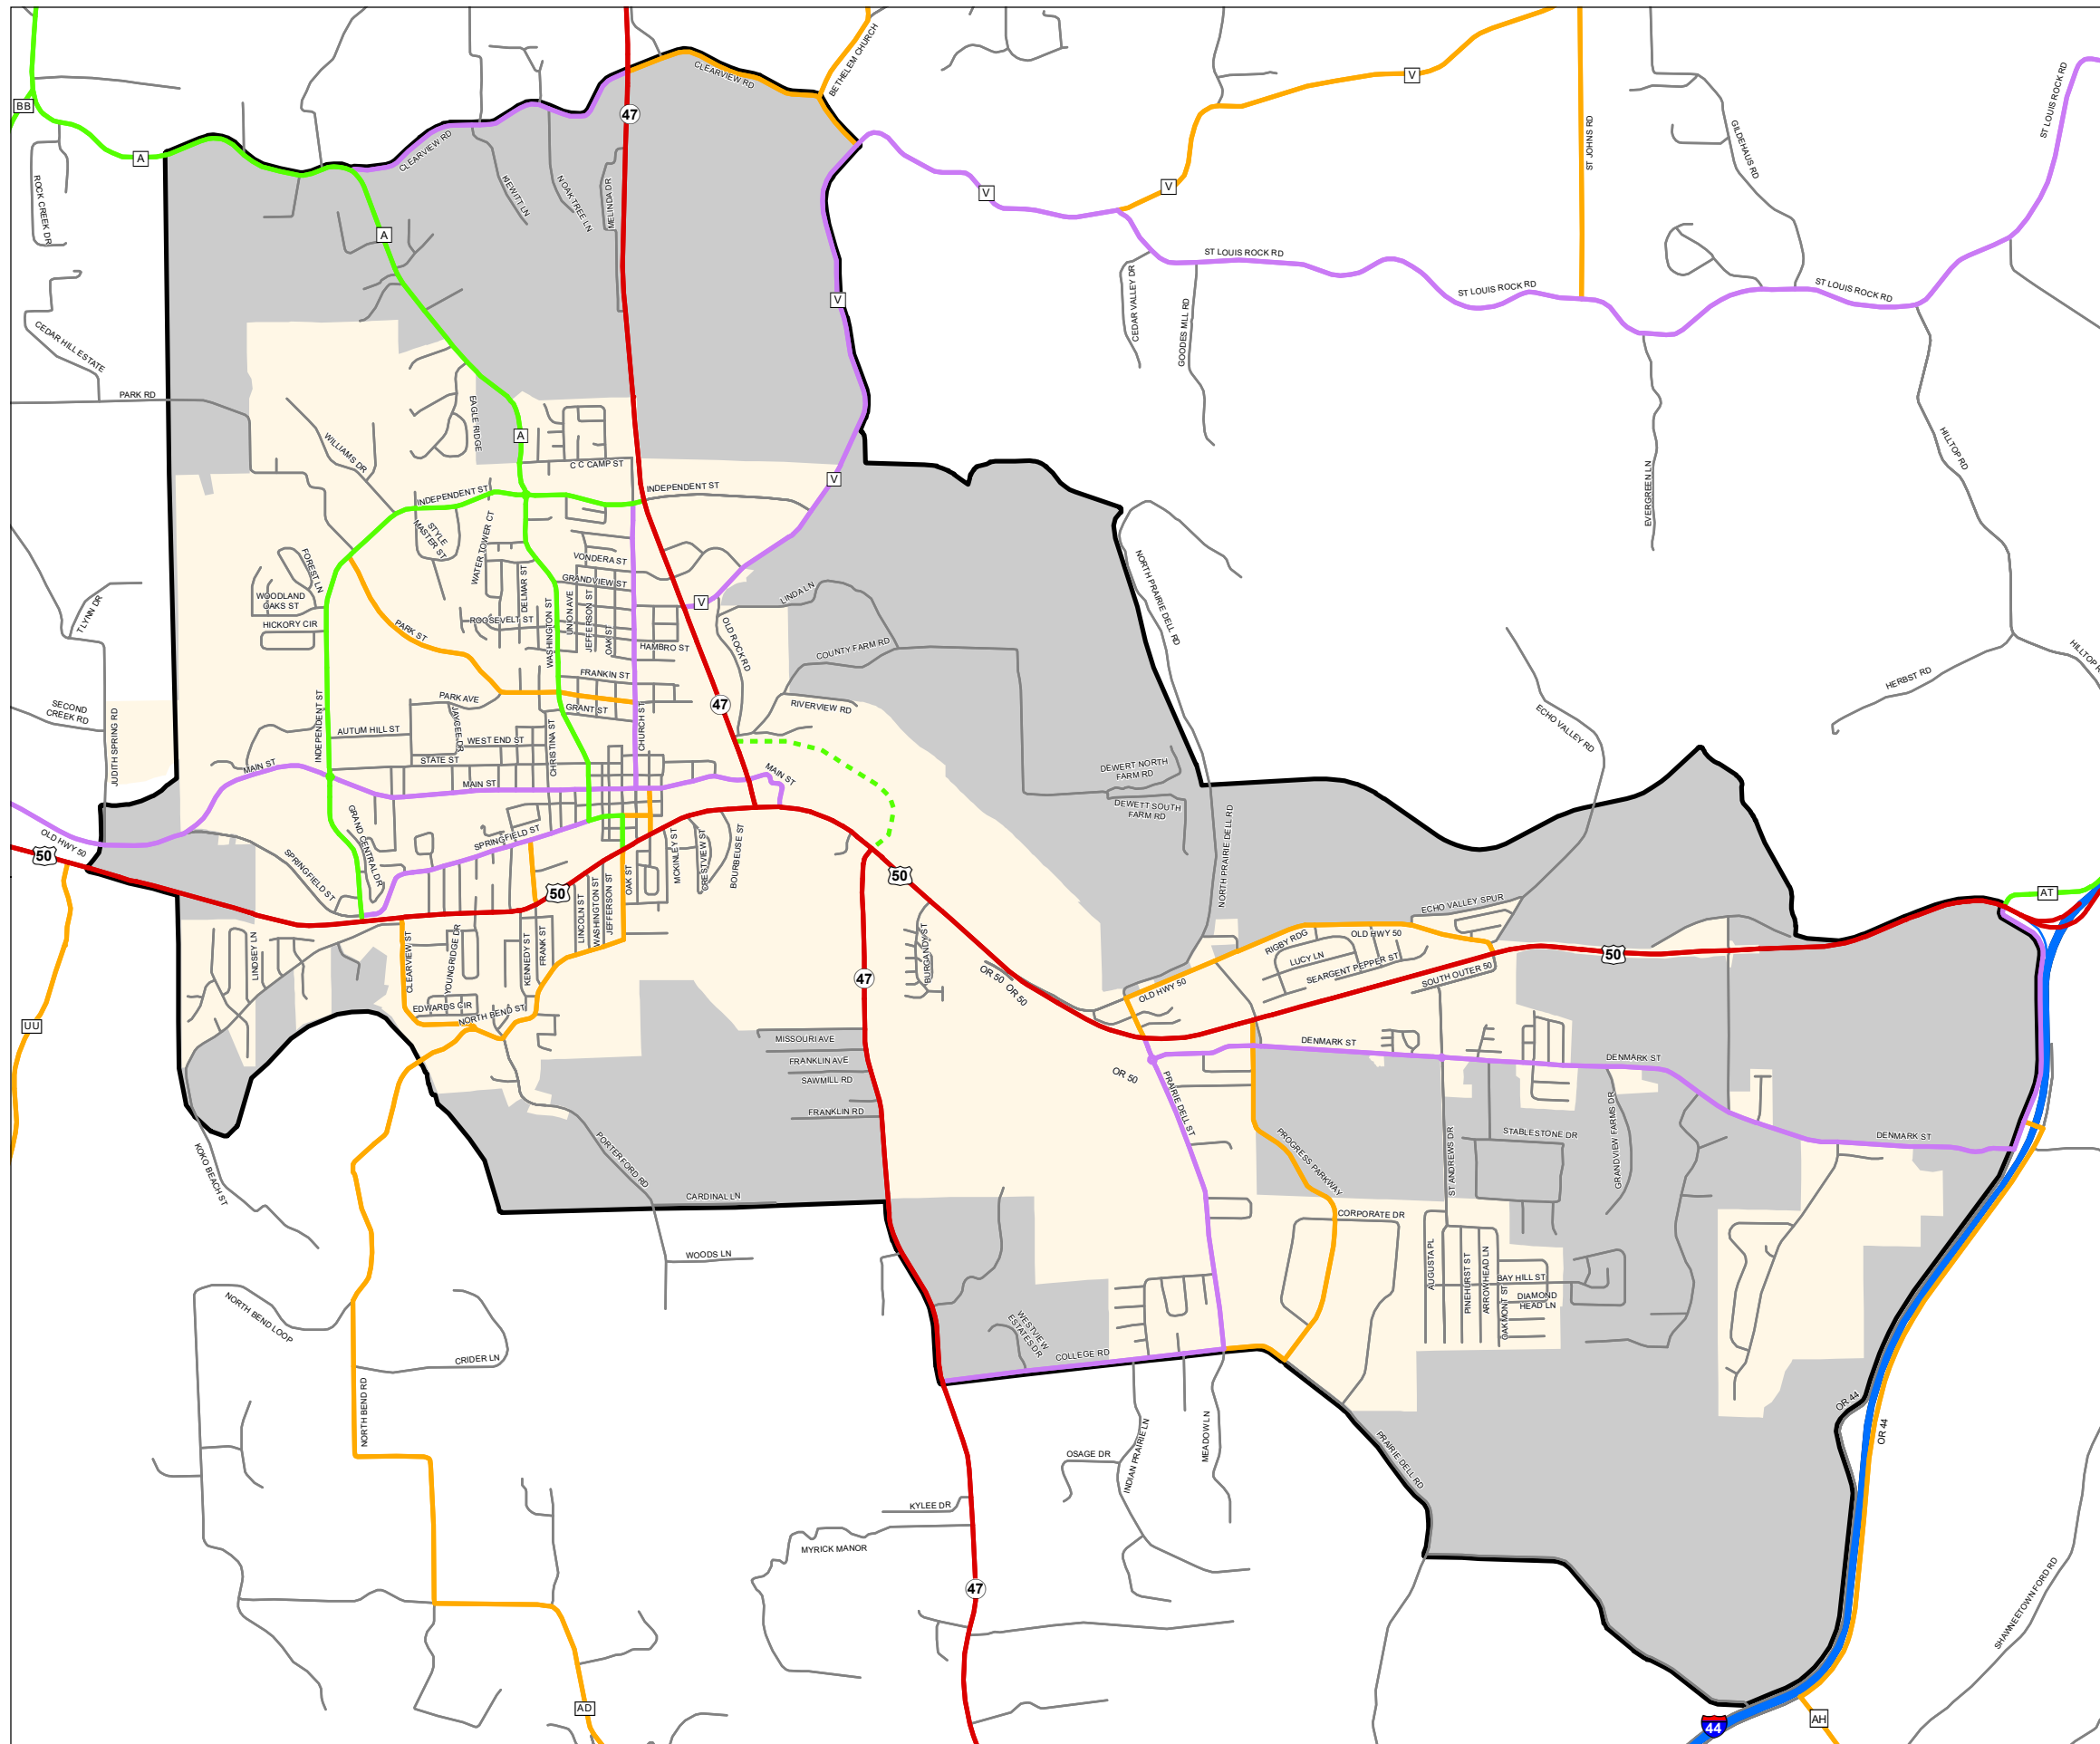

Functional Classification System

UNION

Franklin County

Missouri

FUNCTIONAL CLASS	
Interstate	
Other Freeway and Expressway	
Other Principal Arterial	
Minor Arterial	
Major Collector	
Minor Collector	
Local	
CITY	
URBAN AREA	

Federal-Aid highways exclude local roads and rural minor collectors.

Transportation Planning

105 W. Capitol Ave.
Jefferson City, MO 65102
Phone (573) 526-5478
Fax (573) 526-8052

Approved January 10, 2024