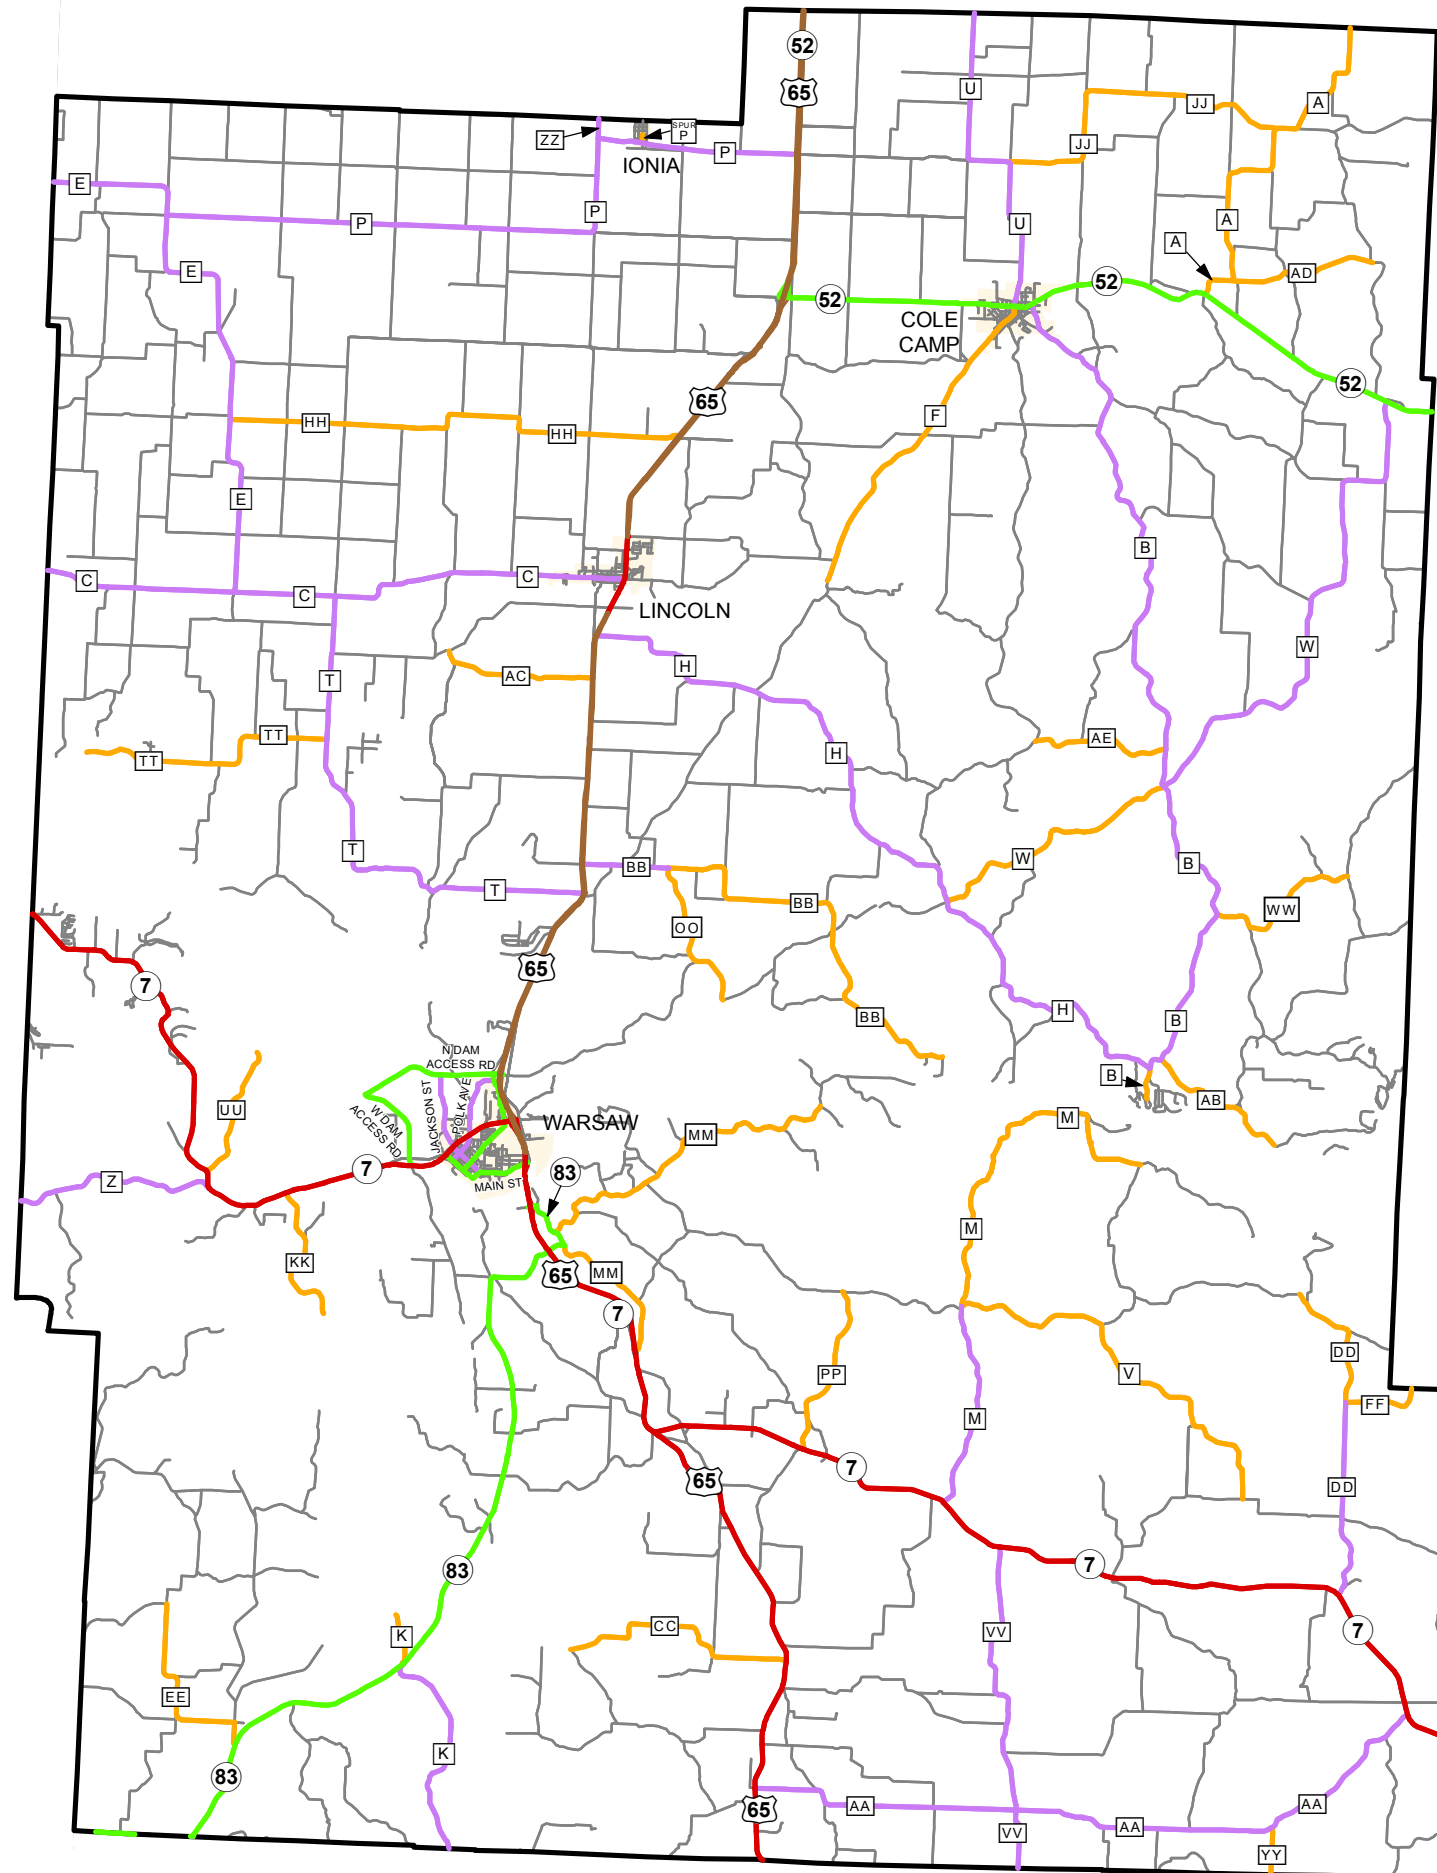

Rural Functional Classification

BENTON COUNTY

Missouri

FUNCTIONAL CLASS	
Interstate	
Other Freeway and Expressway	
Other Principal Arterial	
Minor Arterial	
Major Collector	
Minor Collector	
Local	
CITY	
URBAN AREA	

Federal-Aid highways exclude local roads and rural minor collectors.

Transportation Planning
 105 W. Capitol Ave.
 Jefferson City, MO 65102
 Phone (573) 526-5478
 Fax (573) 526-8052

Approved April 23, 2018