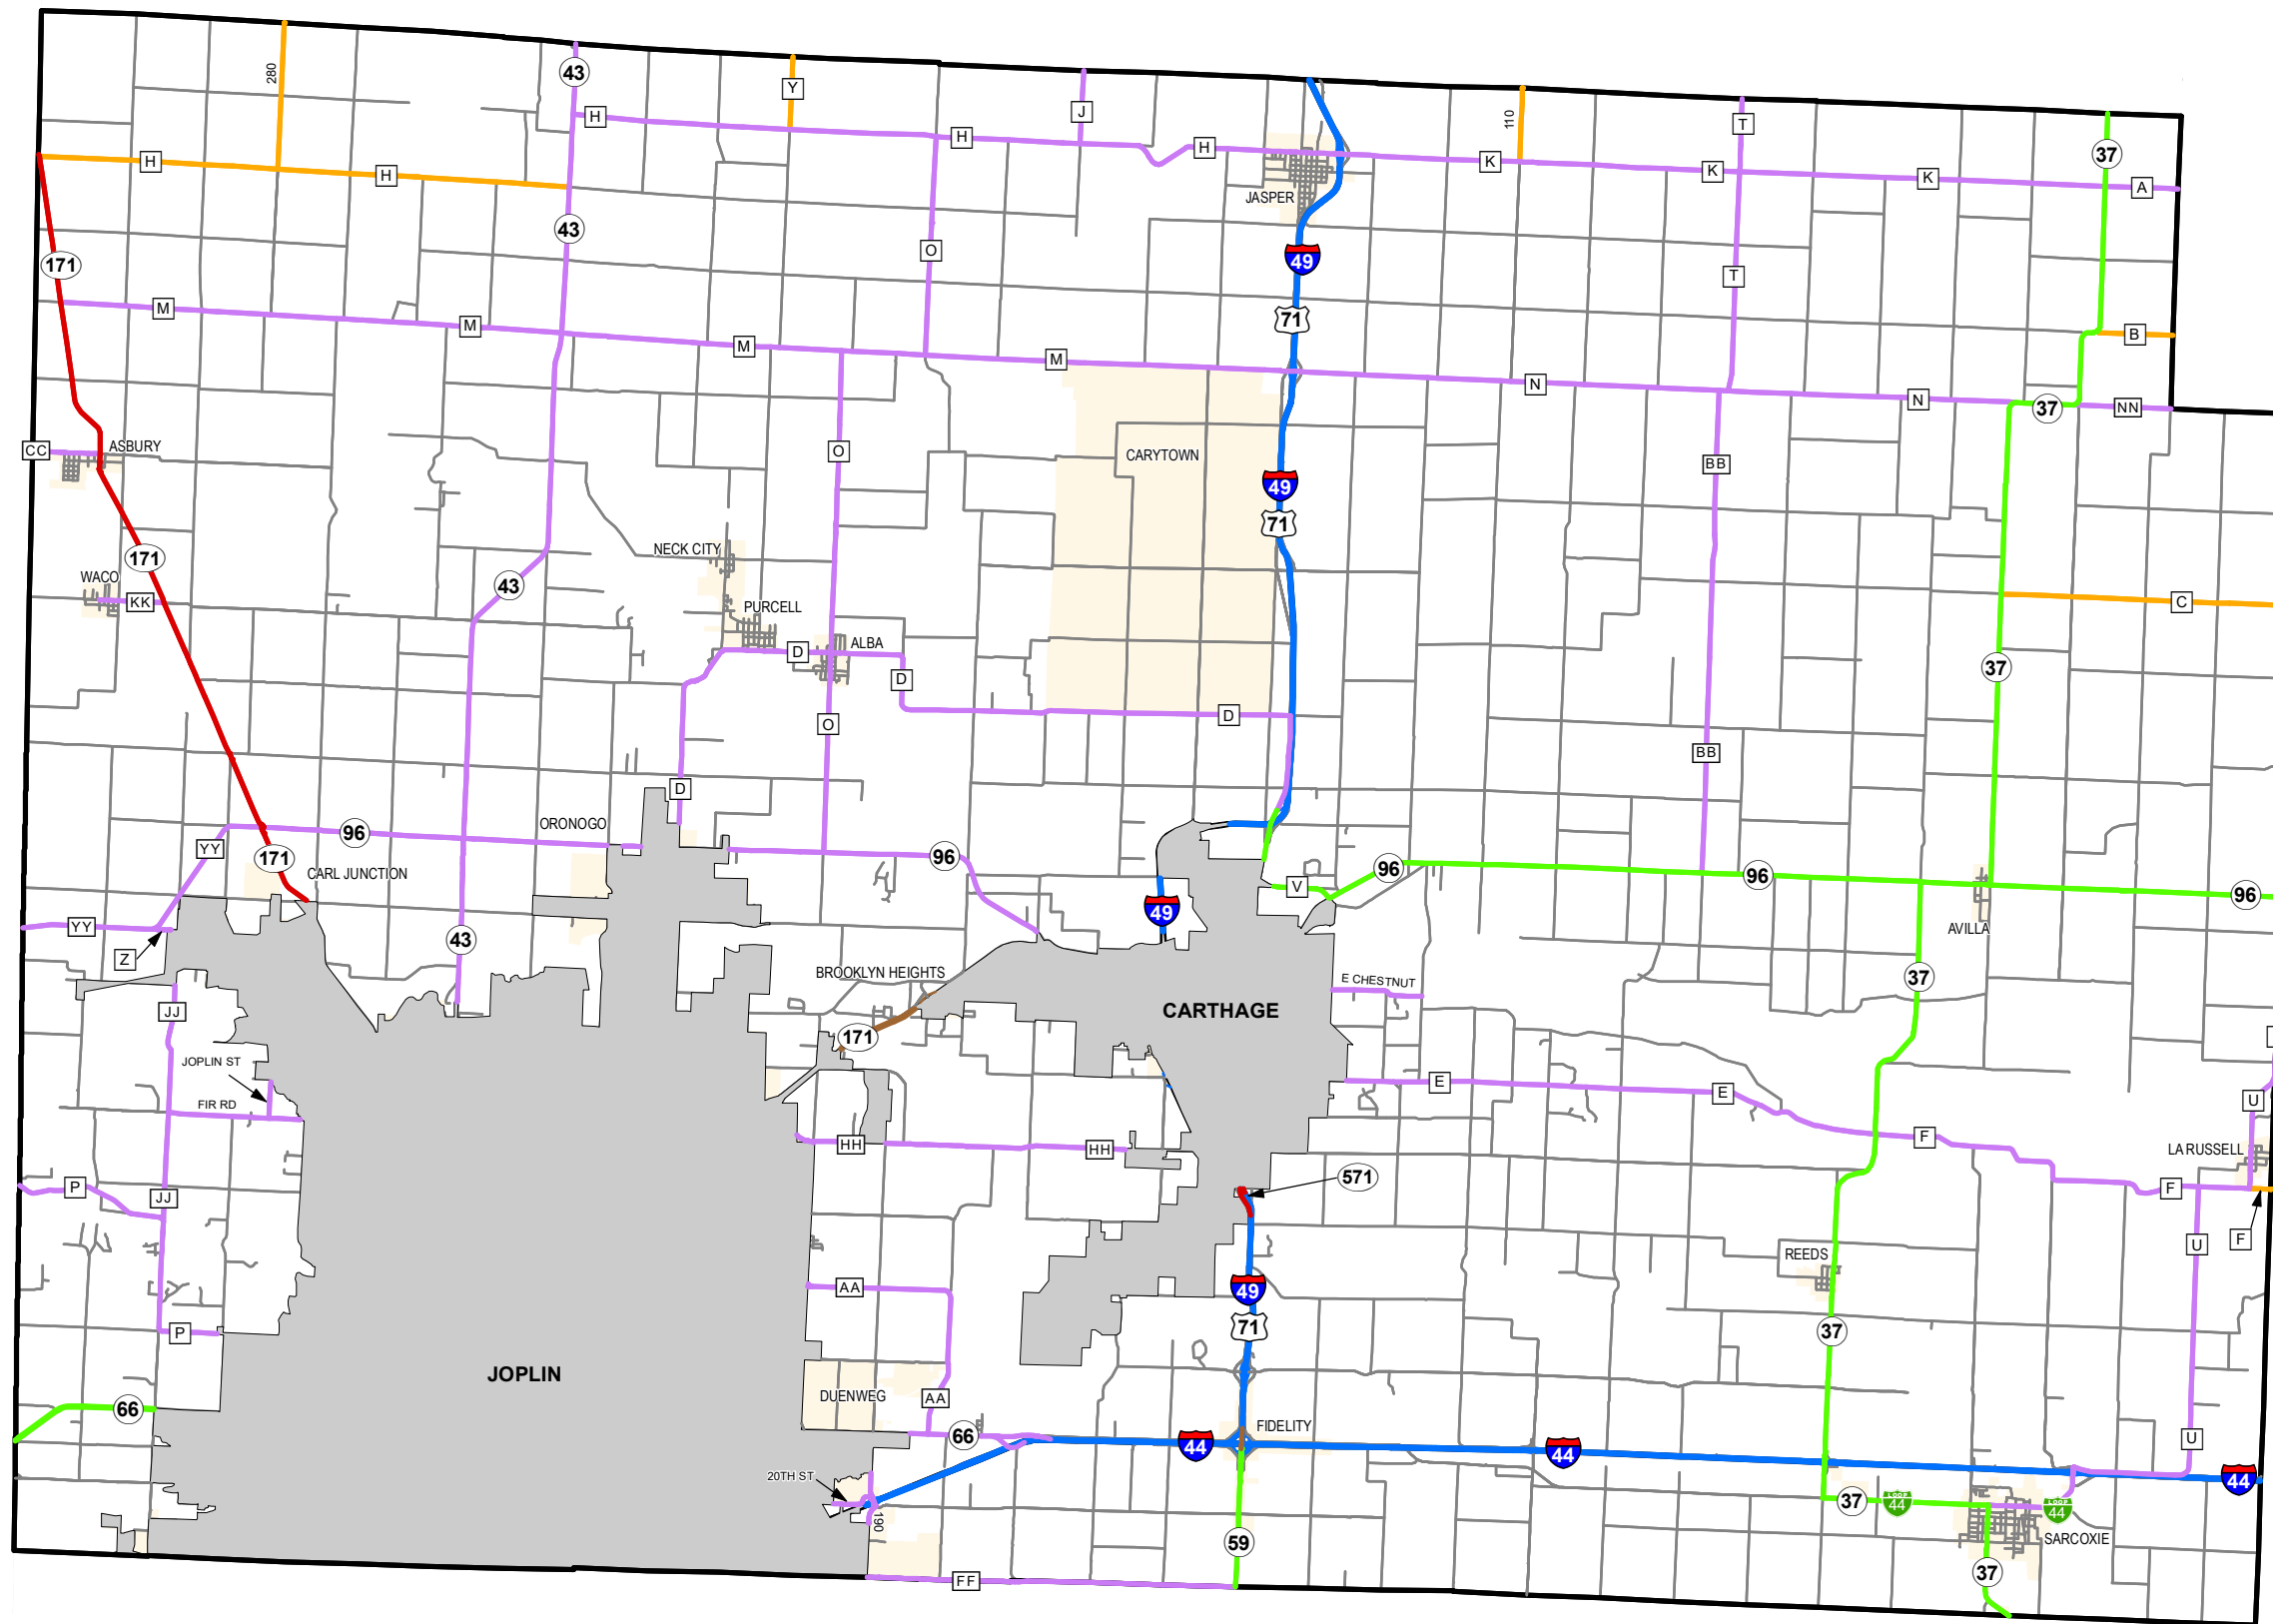

## JASPER COUNTY

### Missouri

FUNCTIONAL CLASS	
Interstate	
Other Freeway and Expressway	
Other Principal Arterial	
Minor Arterial	
Major Collector	
Minor Collector	
Local	
CITY	
URBAN AREA	

Federal-Aid highways exclude local roads and rural minor collectors.