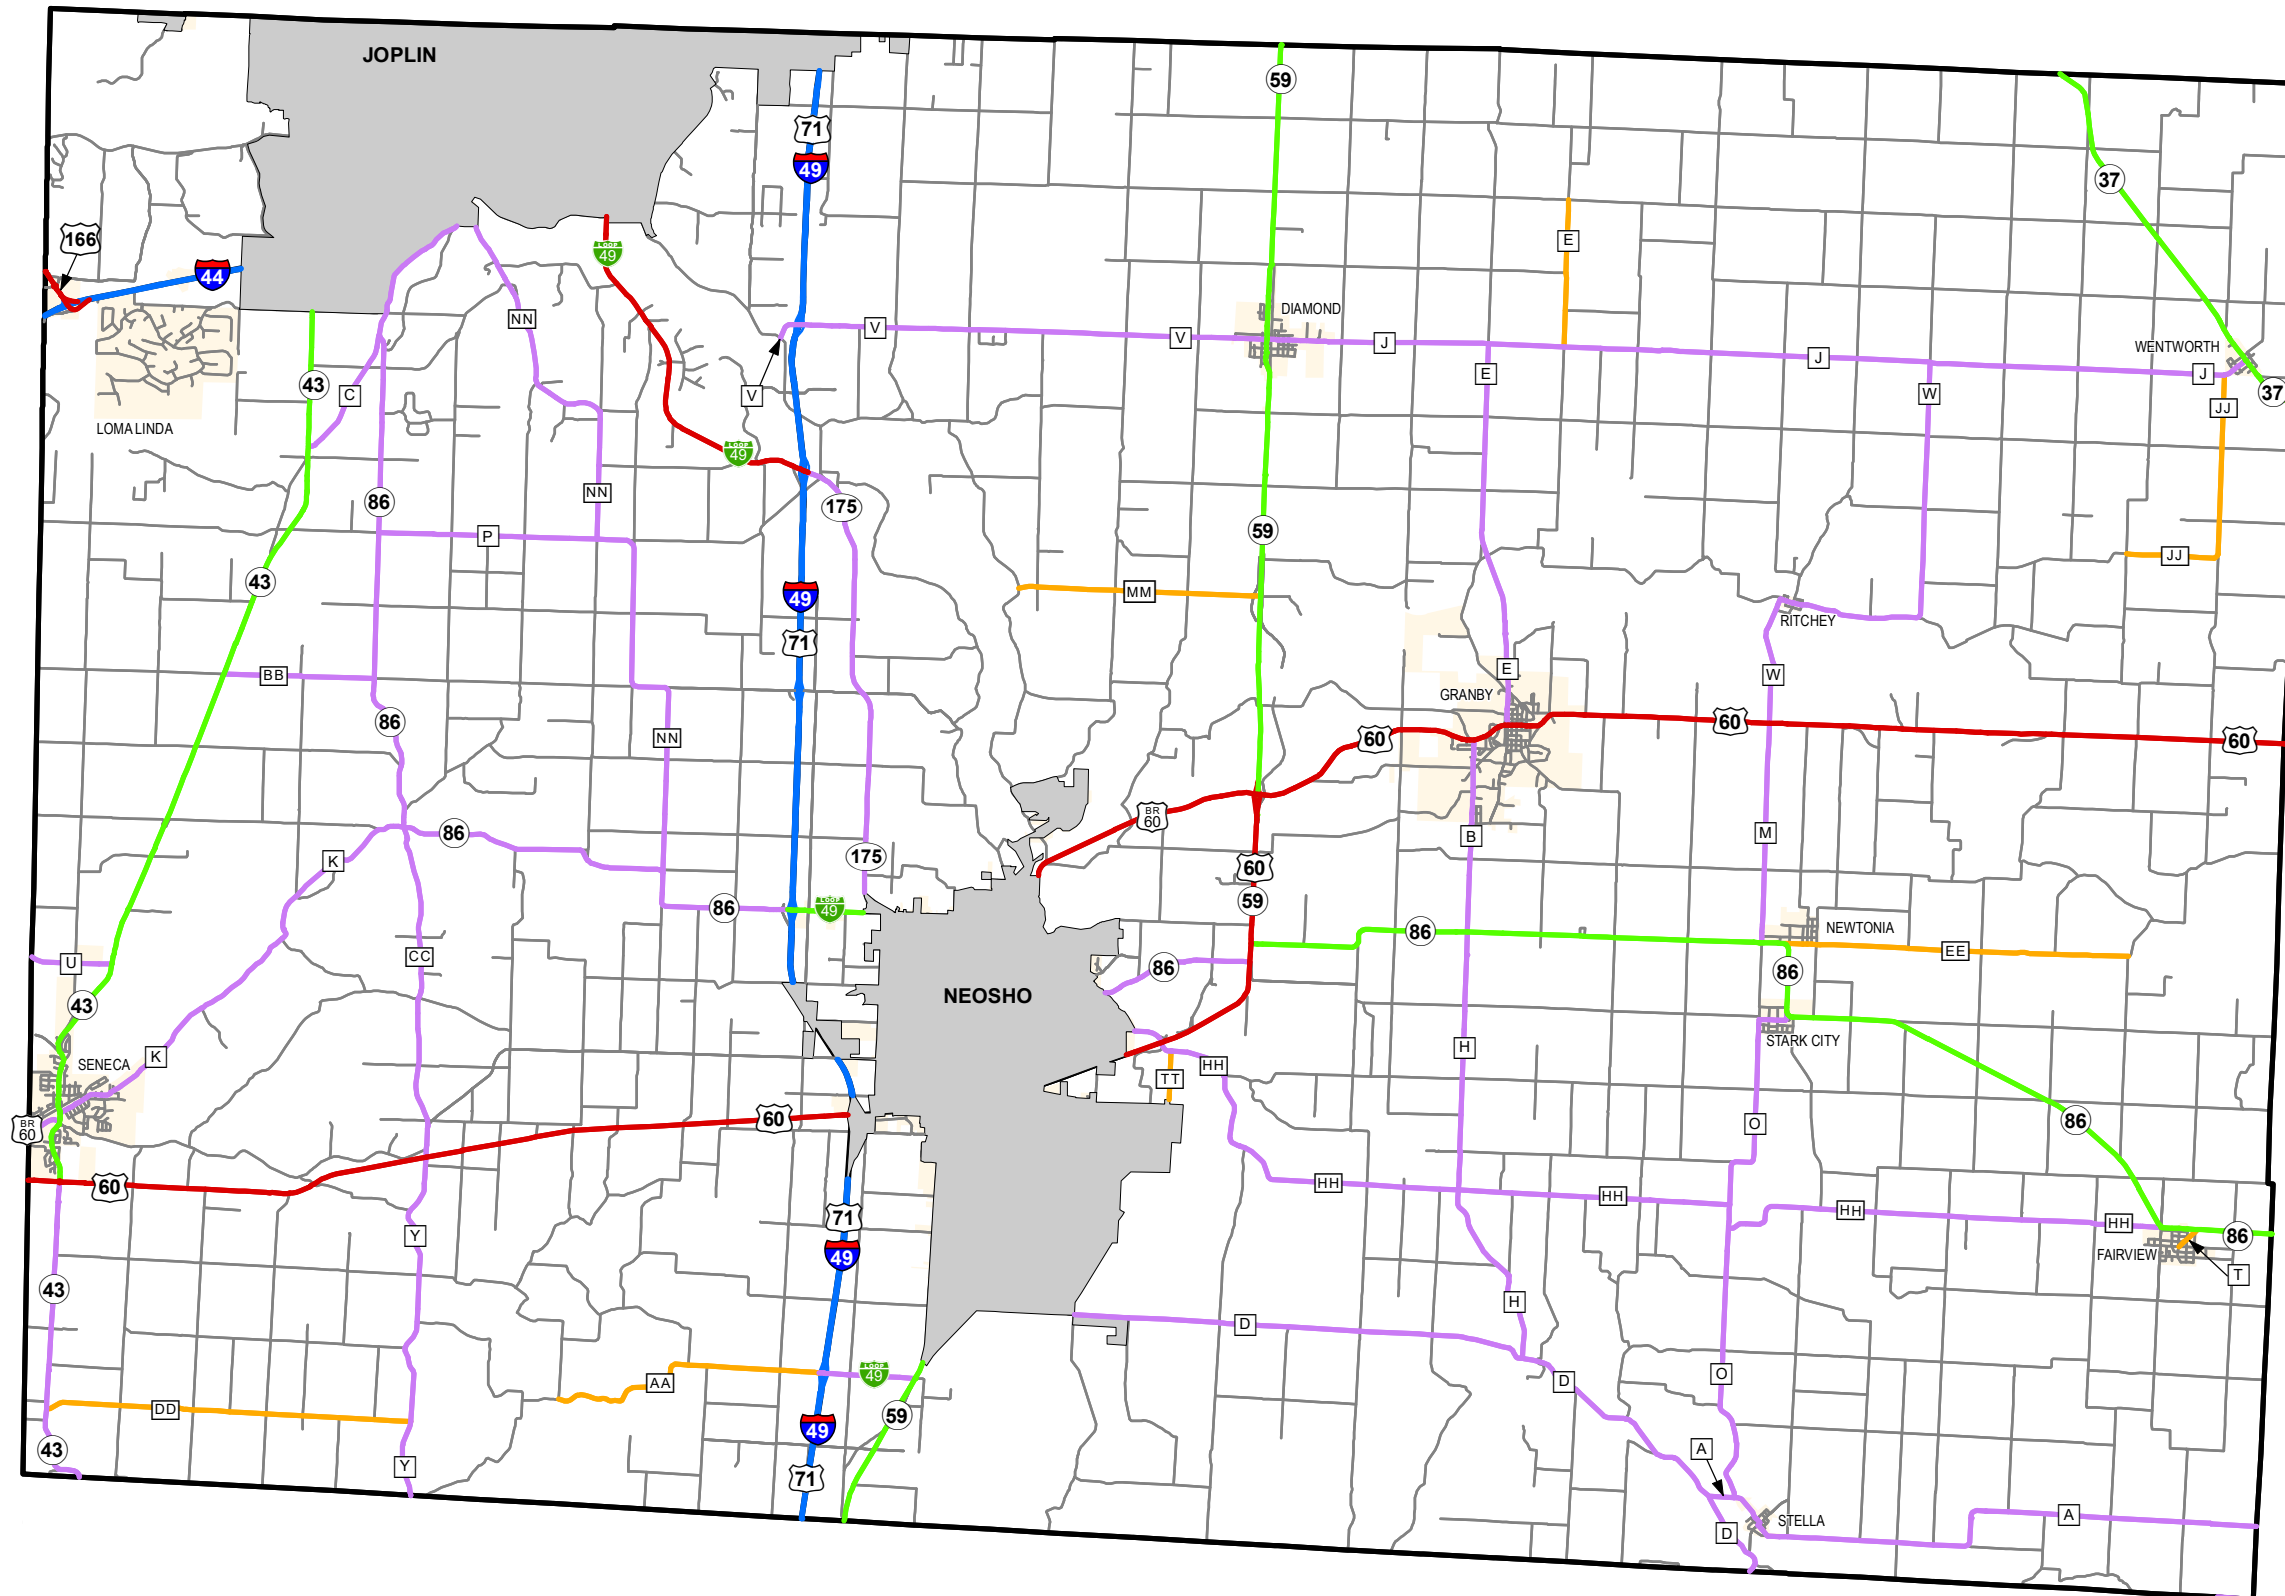

Rural Functional Classification

NEWTON COUNTY

Missouri

FUNCTIONAL CLASS	
Interstate	
Other Freeway and Expressway	
Other Principal Arterial	
Minor Arterial	
Major Collector	
Minor Collector	
Local	
CITY	
URBAN AREA	

Federal-Aid highways exclude local roads and rural minor collectors.

Transportation Planning
 105 W. Capitol Ave.
 Jefferson City, MO 65102
 Phone (573) 526-5478
 Fax (573) 526-8052

Approved January 10, 2024