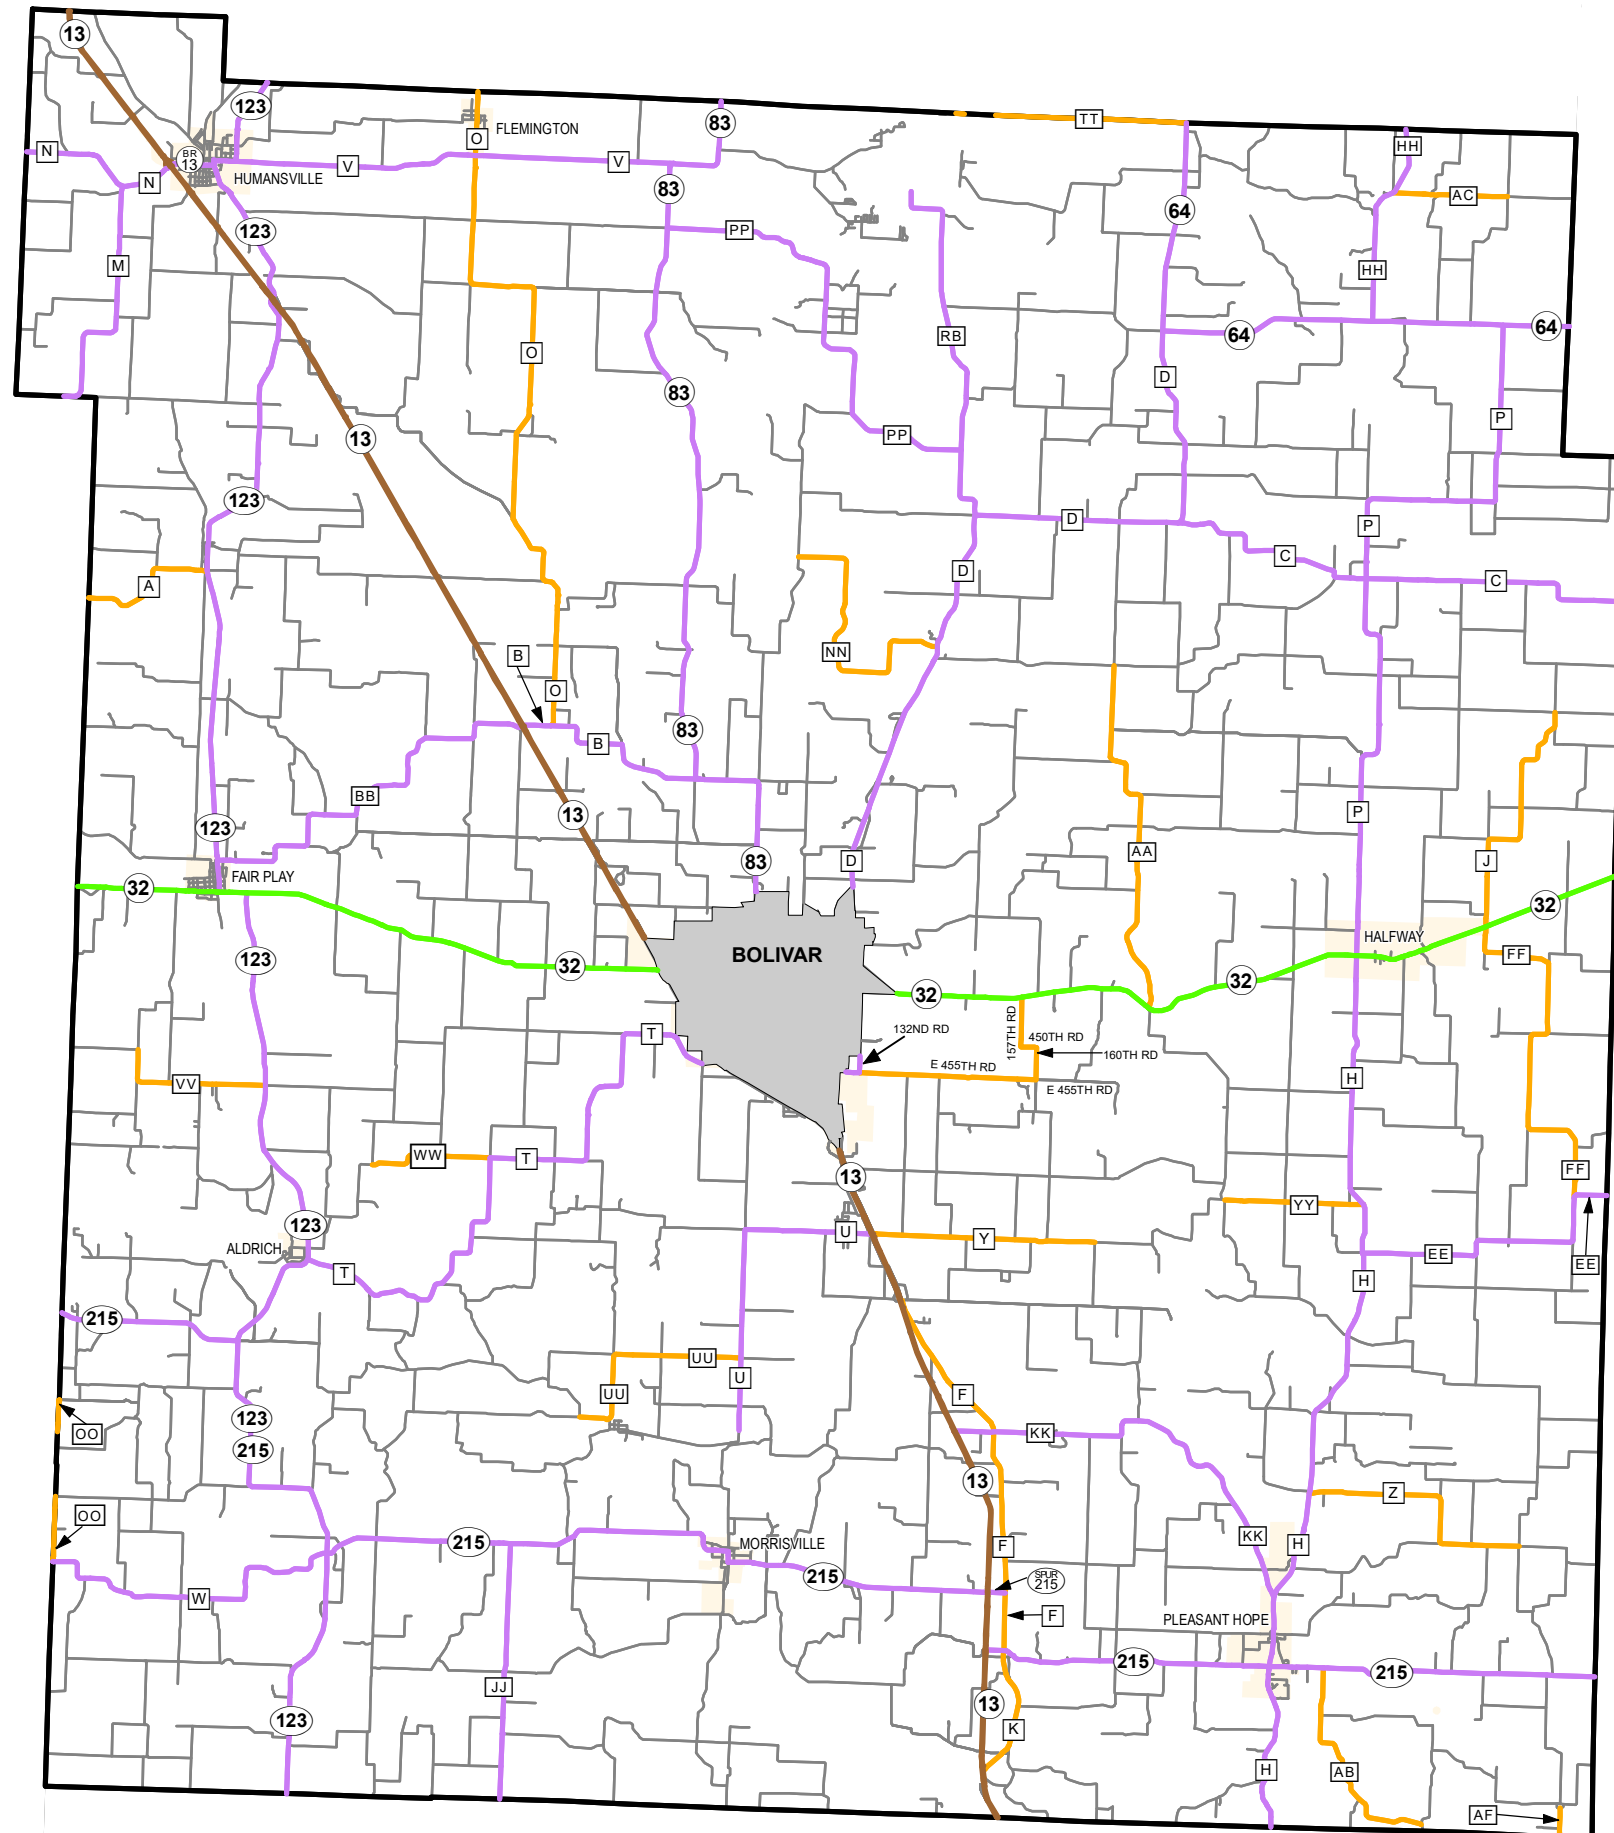

Rural Functional Classification

POLK COUNTY

Missouri

FUNCTIONAL CLASS

- Interstate —
- Other Freeway and Expressway —
- Other Principal Arterial —
- Minor Arterial —
- Major Collector —
- Minor Collector —
- Local —

CITY

URBAN AREA

Federal-Aid highways exclude local roads and rural minor collectors.

Transportation Planning
 105 W. Capitol Ave.
 Jefferson City, MO 65102
 Phone (573) 526-5478
 Fax (573) 526-8052

Approved January 10, 2024