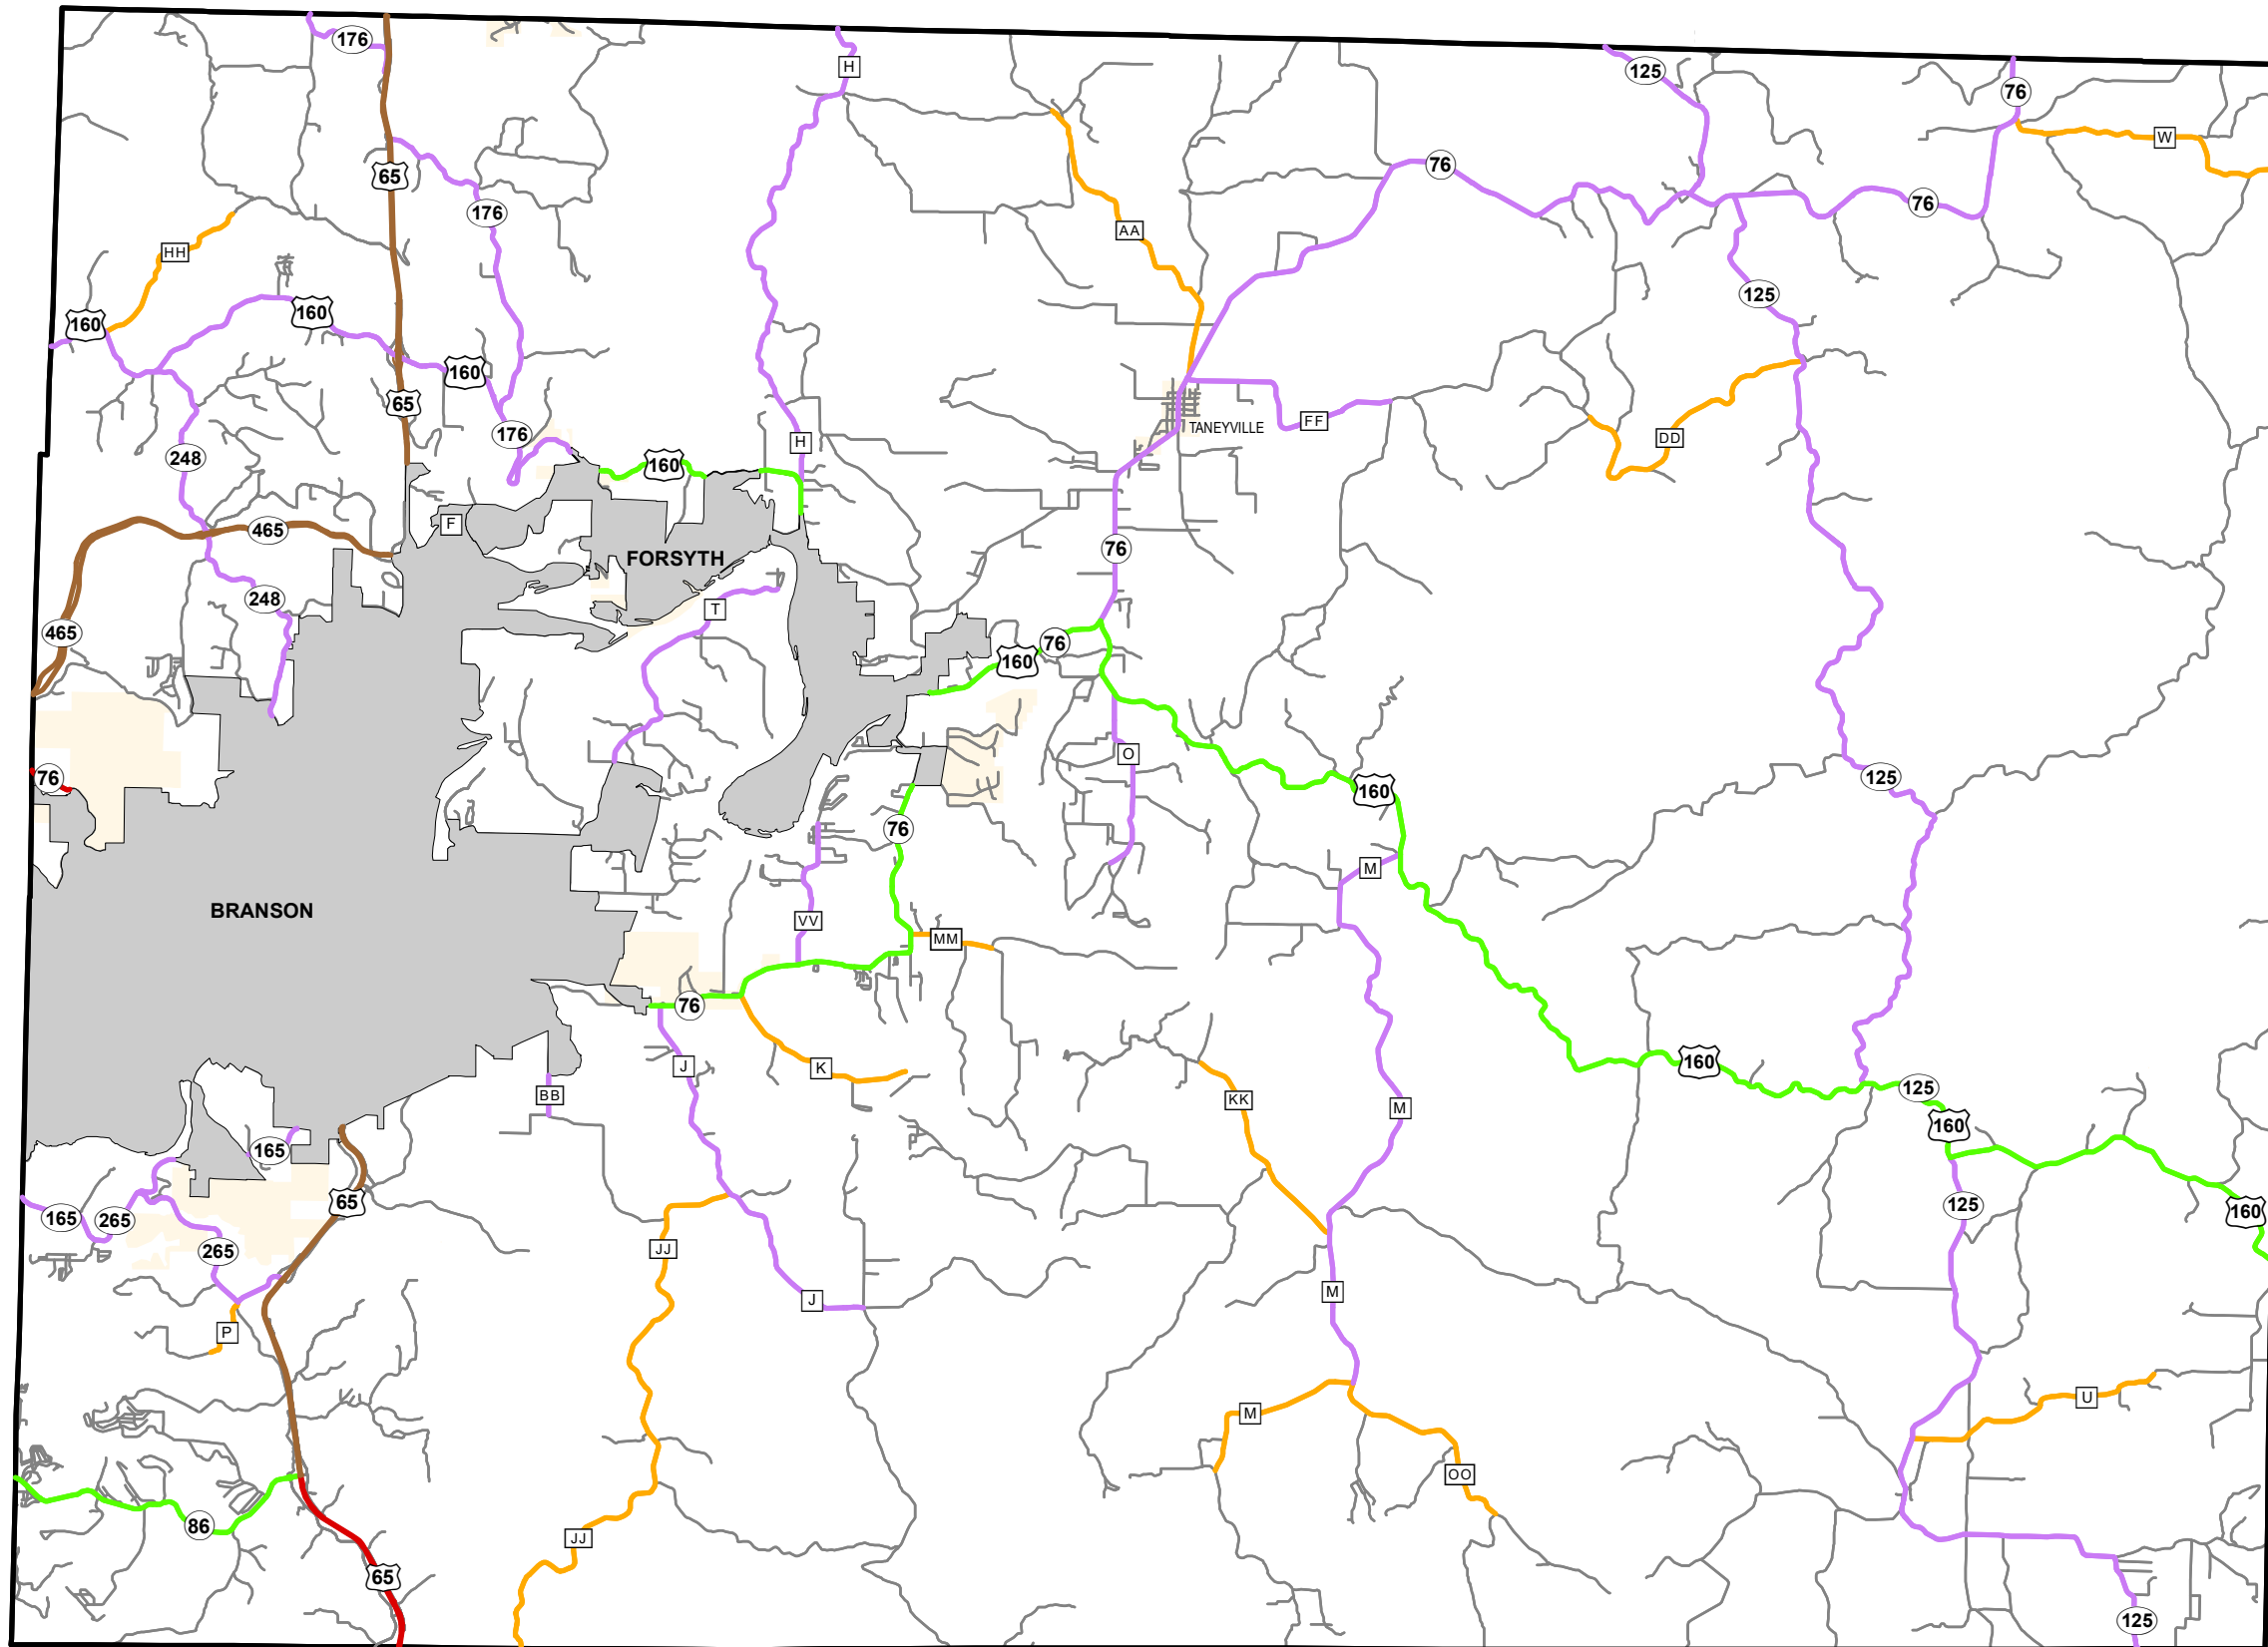

Rural Functional Classification

TANEY COUNTY

Missouri

FUNCTIONAL CLASS

- Interstate —
- Other Freeway and Expressway —
- Other Principal Arterial —
- Minor Arterial —
- Major Collector —
- Minor Collector —
- Local —

CITY

URBAN AREA

Federal-Aid highways exclude local roads and rural minor collectors.

Transportation Planning

105 W. Capitol Ave.
 Jefferson City, MO 65102
 Phone (573) 526-5478
 Fax (573) 526-8052

Approved January 10, 2024