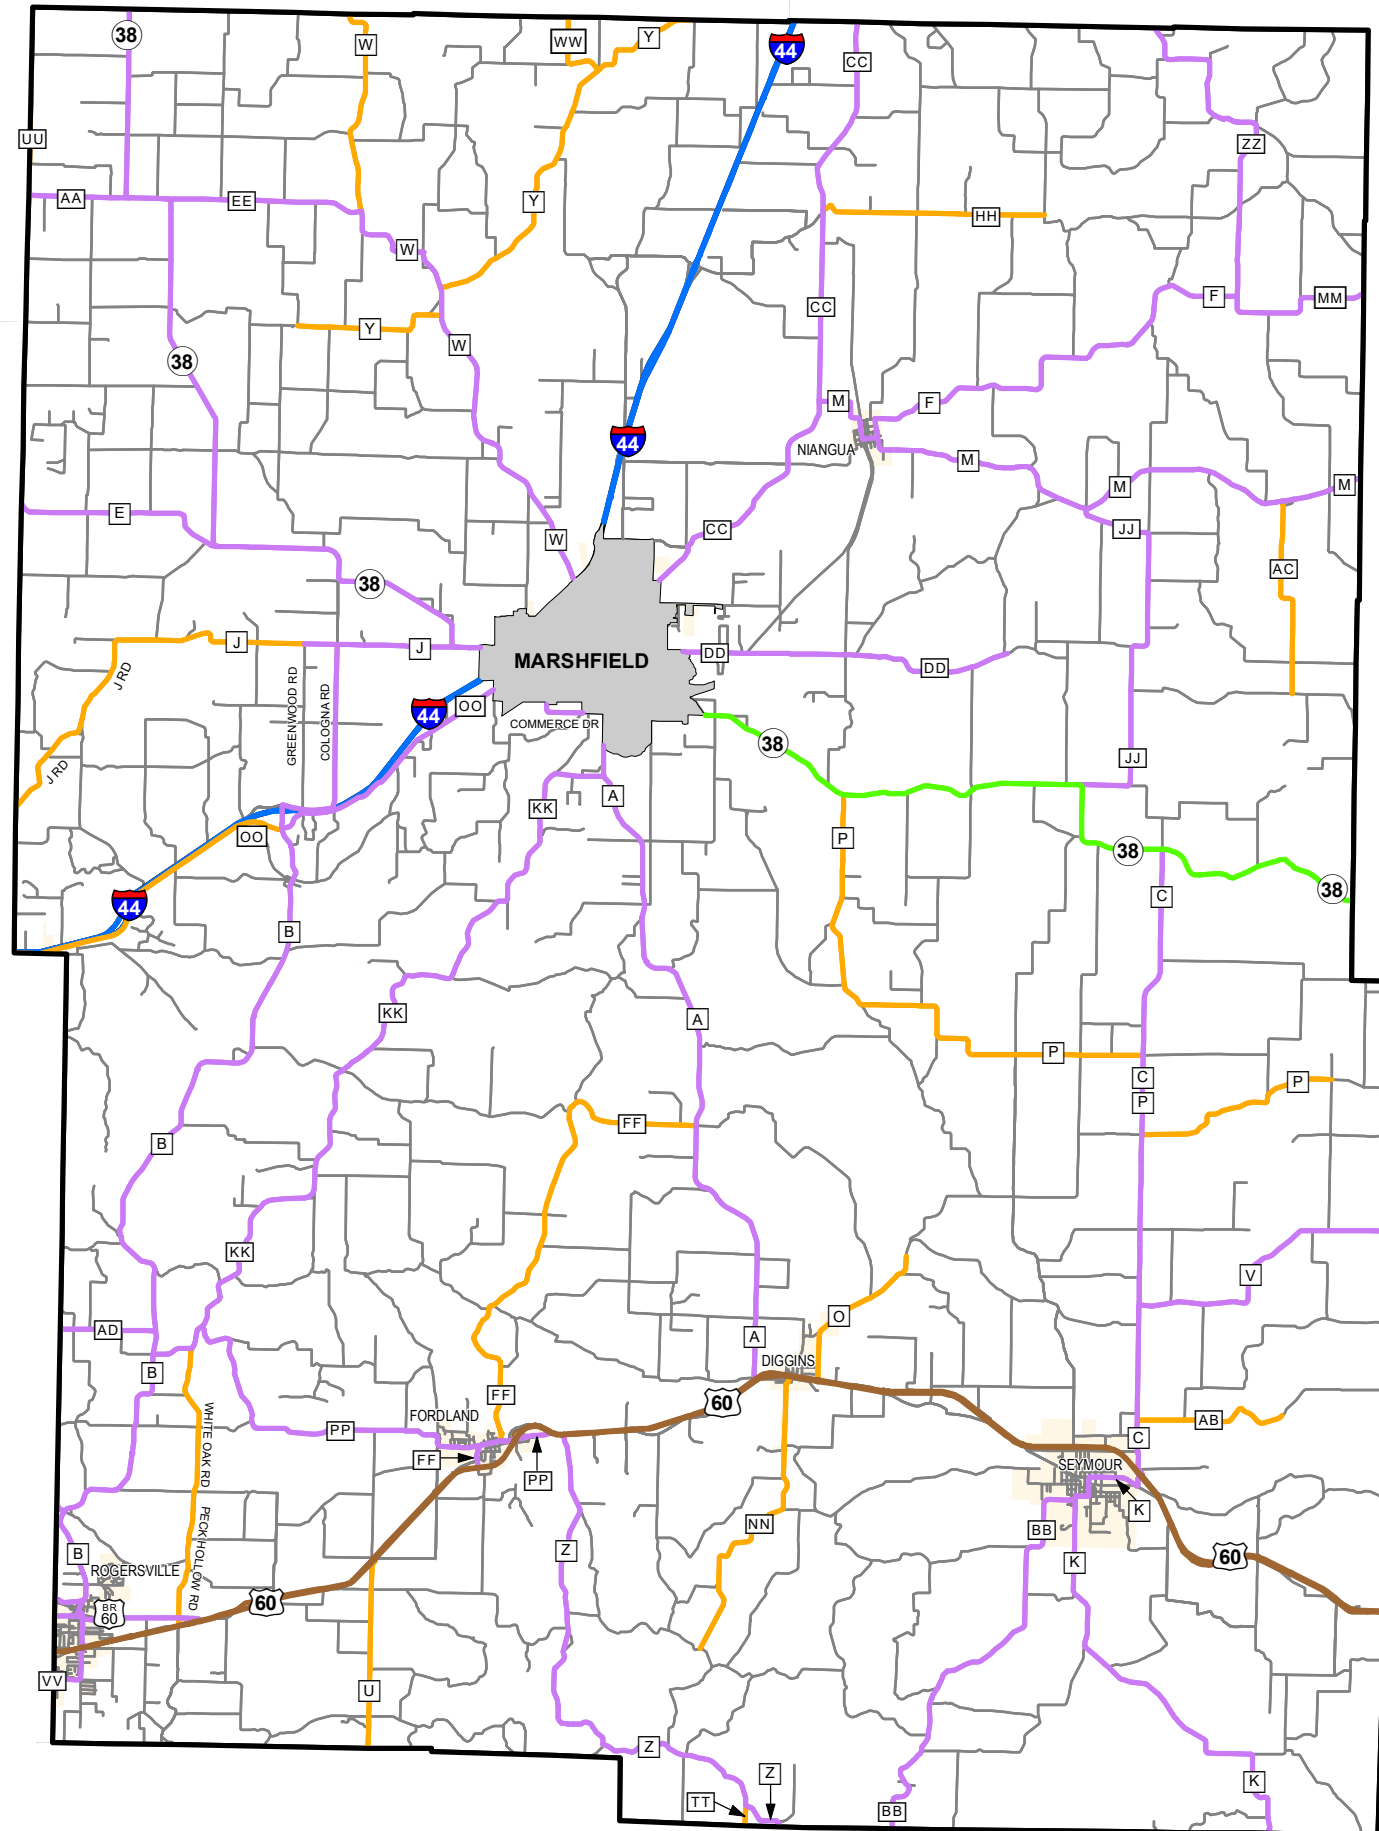

Rural Functional Classification

WEBSTER COUNTY

Missouri

FUNCTIONAL CLASS

- Interstate —
- Other Freeway and Expressway —
- Other Principal Arterial —
- Minor Arterial —
- Major Collector —
- Minor Collector —
- Local —

CITY

URBAN AREA

Federal-Aid highways exclude local roads and rural minor collectors.

Transportation Planning
 105 W. Capitol Ave.
 Jefferson City, MO 65102
 Phone (573) 526-5478
 Fax (573) 526-8052

Approved January 10, 2024