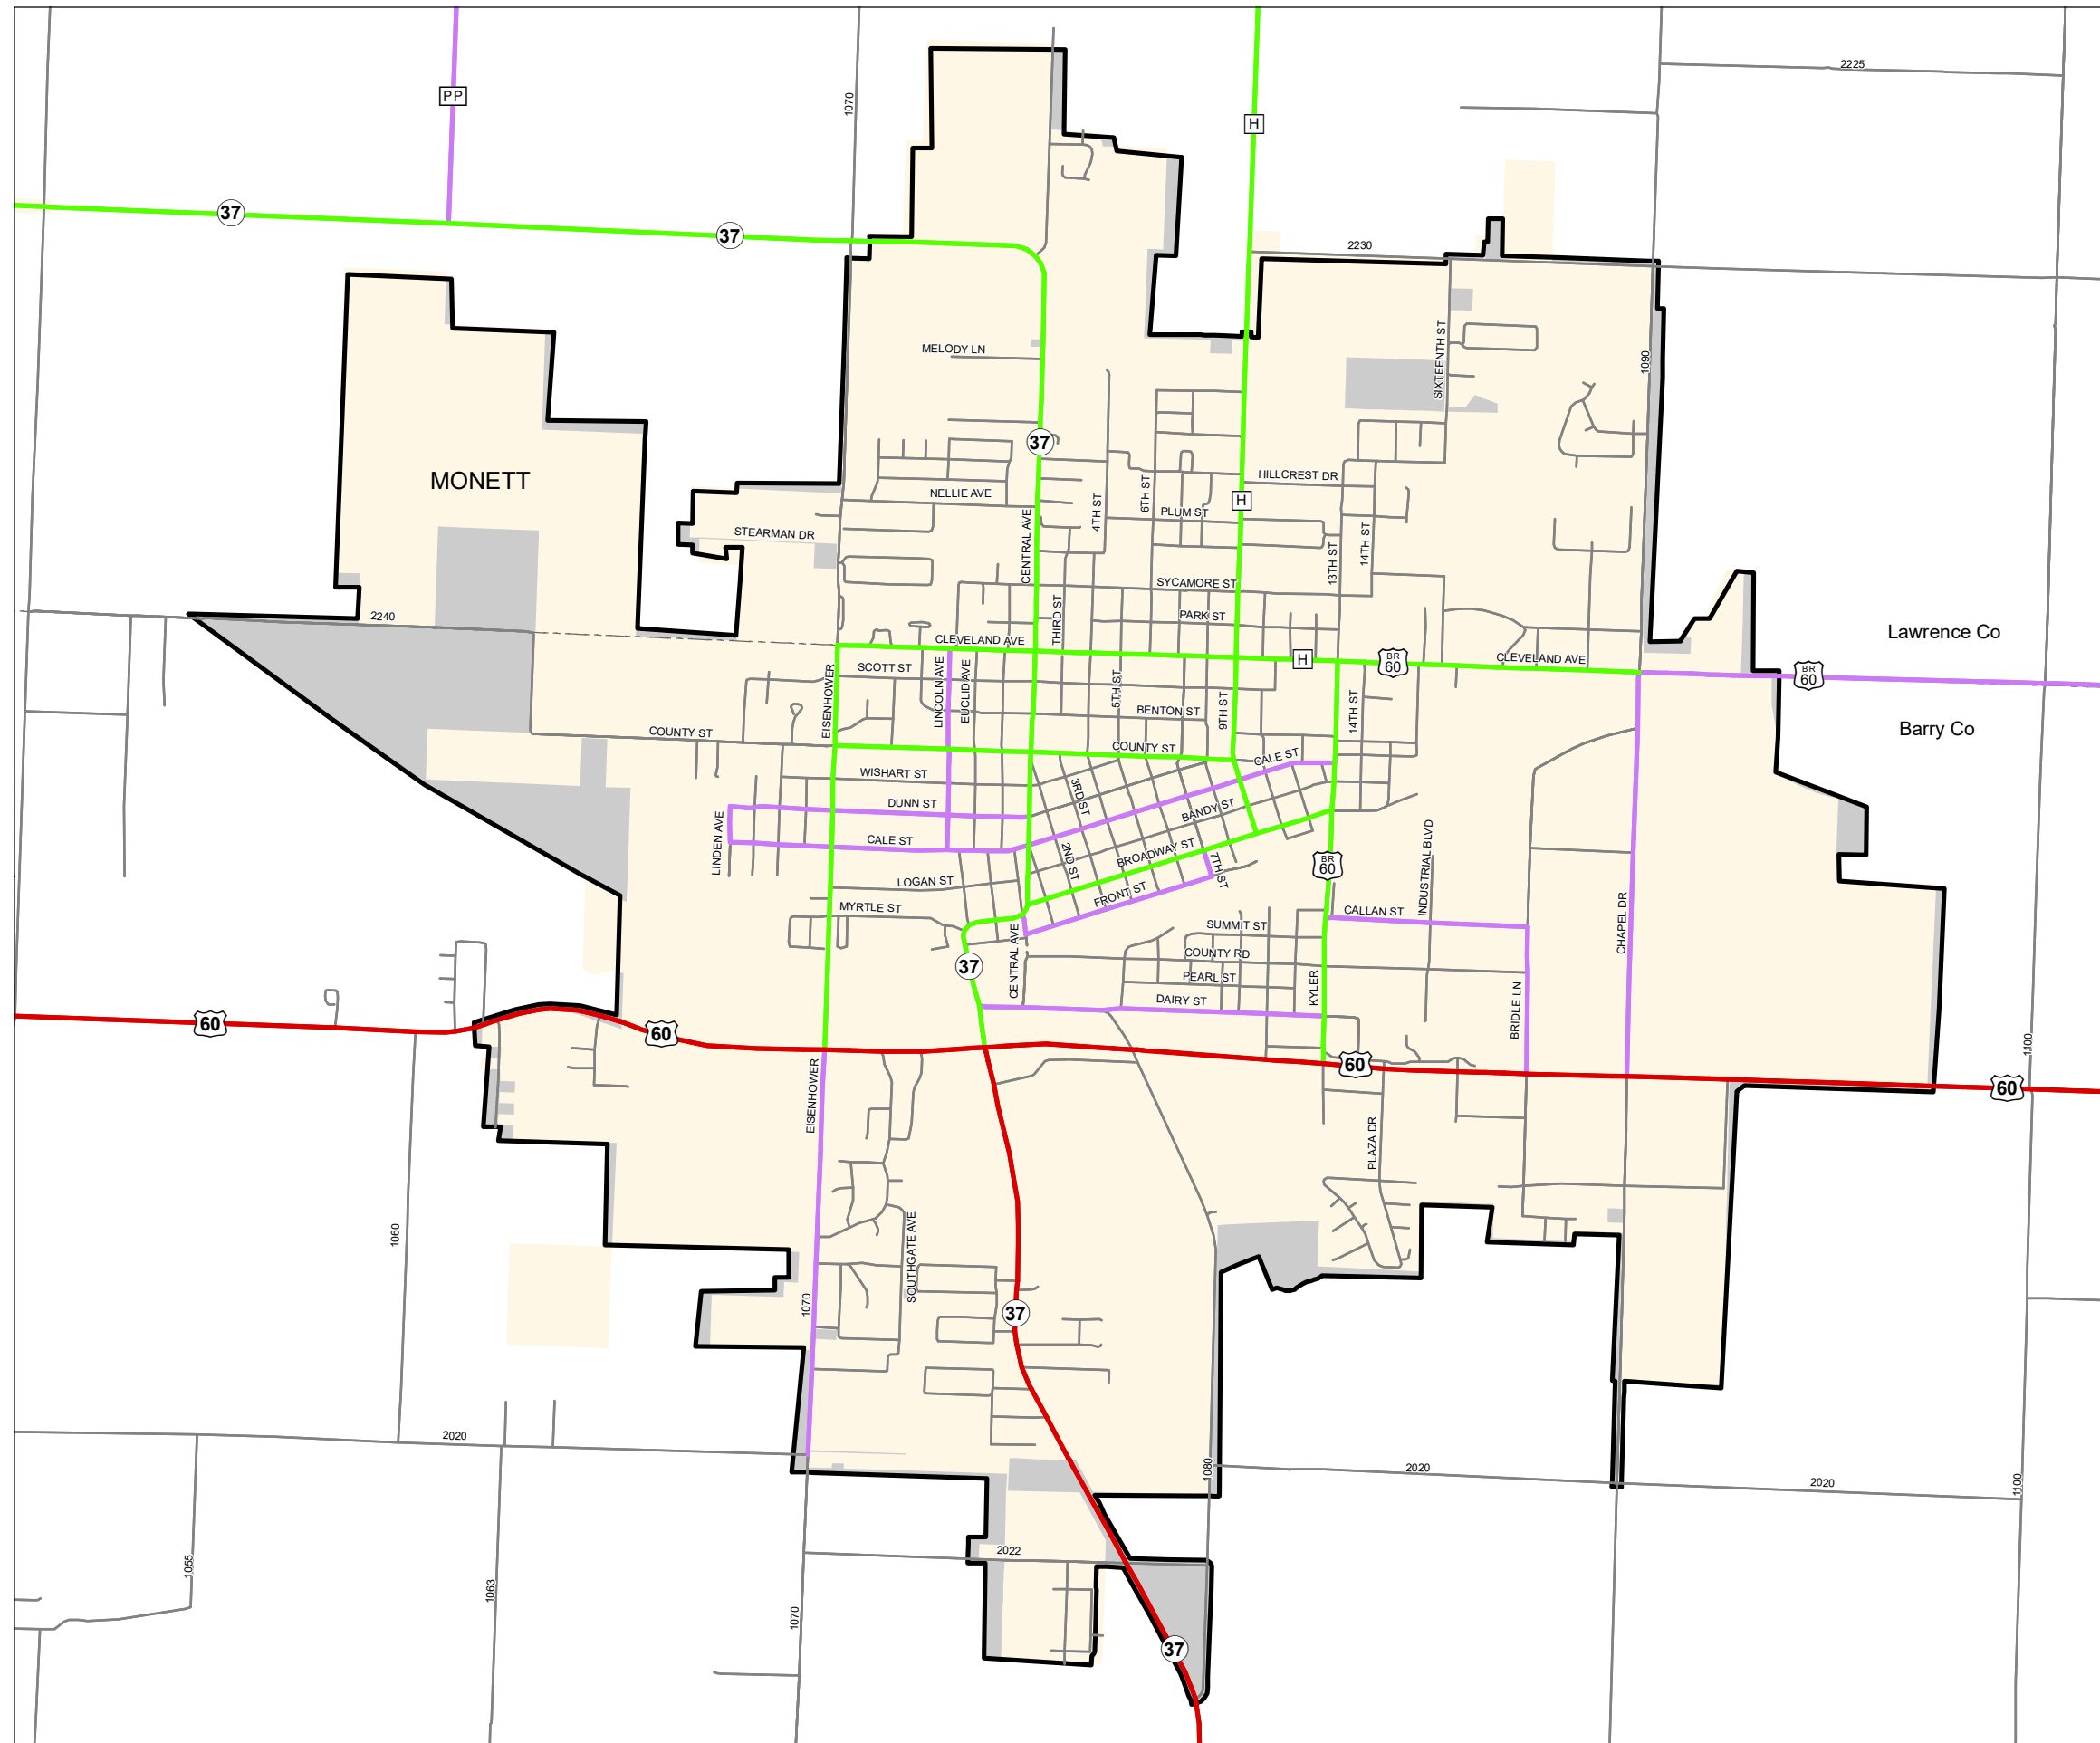

Functional Classification System

MONETT

Barry County
Lawrence County
Missouri

FUNCTIONAL CLASS	
Interstate	
Other Freeway and Expressway	
Other Principal Arterial	
Minor Arterial	
Major Collector	
Minor Collector	
Local	
CITY	
URBAN AREA	

Federal-Aid highways exclude local roads and rural minor collectors.

Transportation Planning

105 W. Capitol Ave.
Jefferson City, MO 65102
Phone (573) 526-5478
Fax (573) 526-8052

Approved January 10, 2024