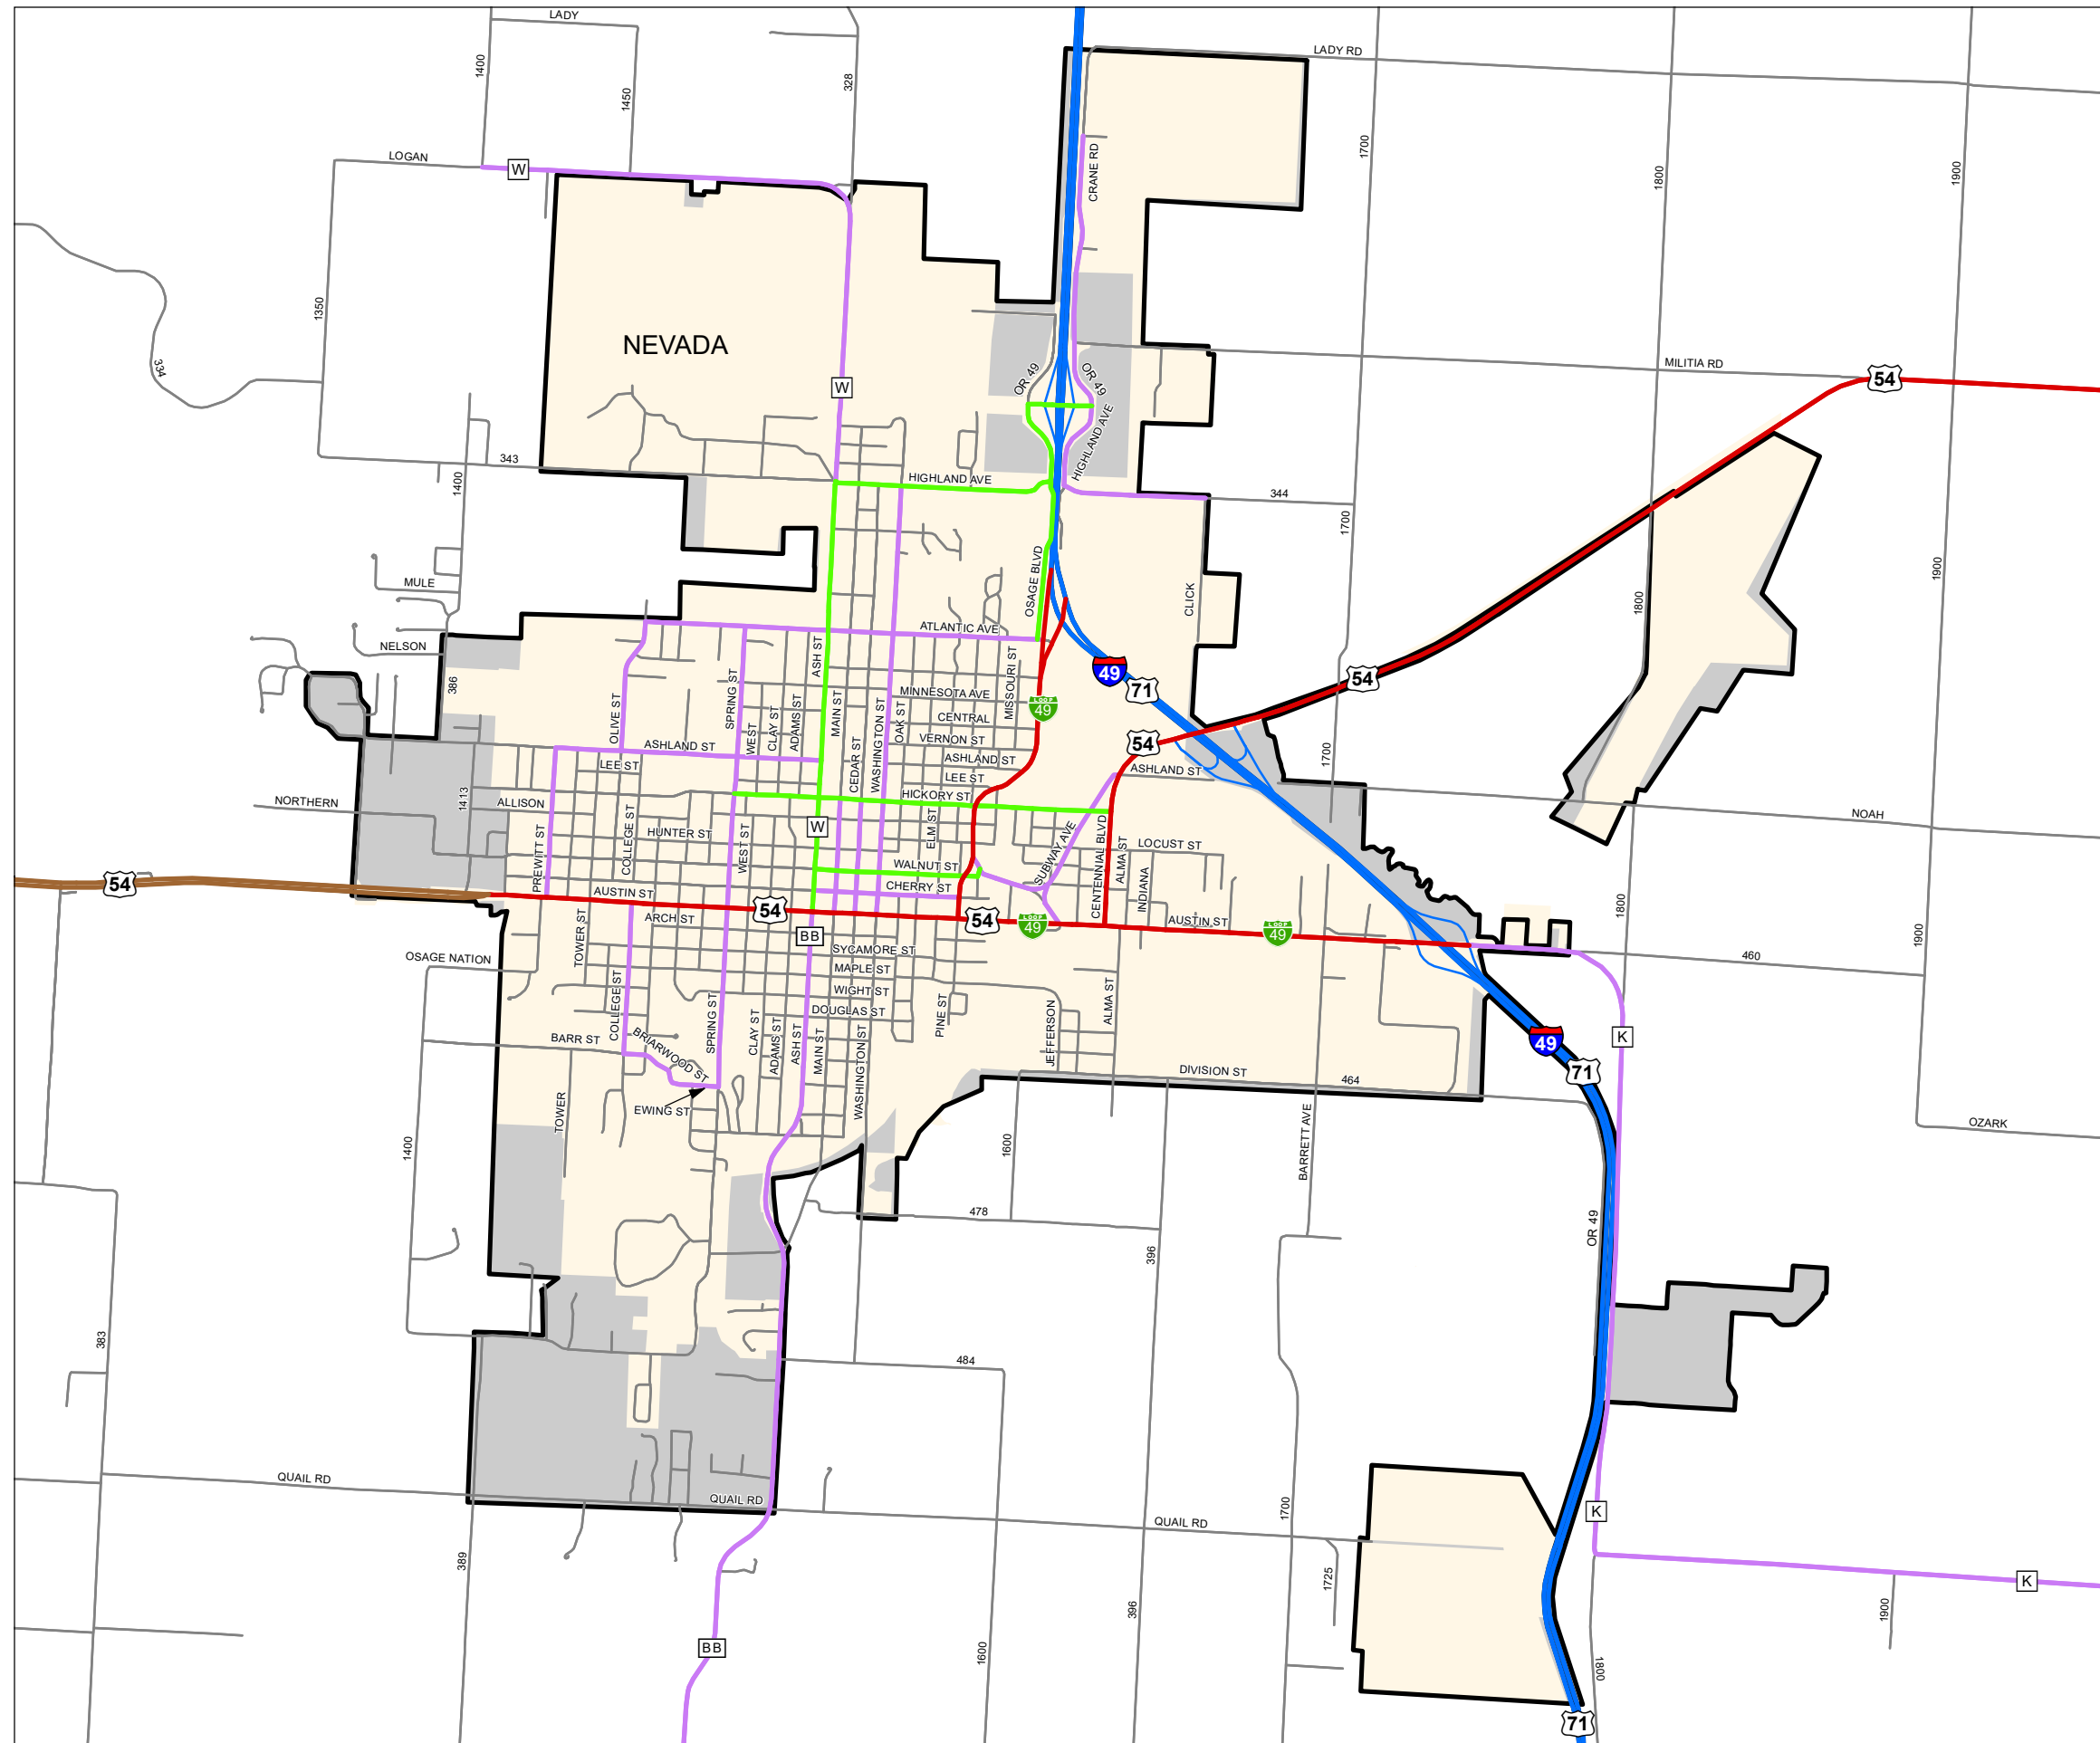

# Functional Classification System

NEVADA

Vernon County

Missouri

**FUNCTIONAL CLASS**

- Interstate —
- Other Freeway and Expressway —
- Other Principal Arterial —
- Minor Arterial —
- Major Collector —
- Minor Collector —
- Local —

CITY

URBAN AREA

Federal-Aid highways exclude local roads and rural minor collectors.

Transportation Planning

105 W. Capitol Ave.  
 Jefferson City, MO 65102  
 Phone (573) 526-5478  
 Fax (573) 526-8052

Approved January 10, 2024