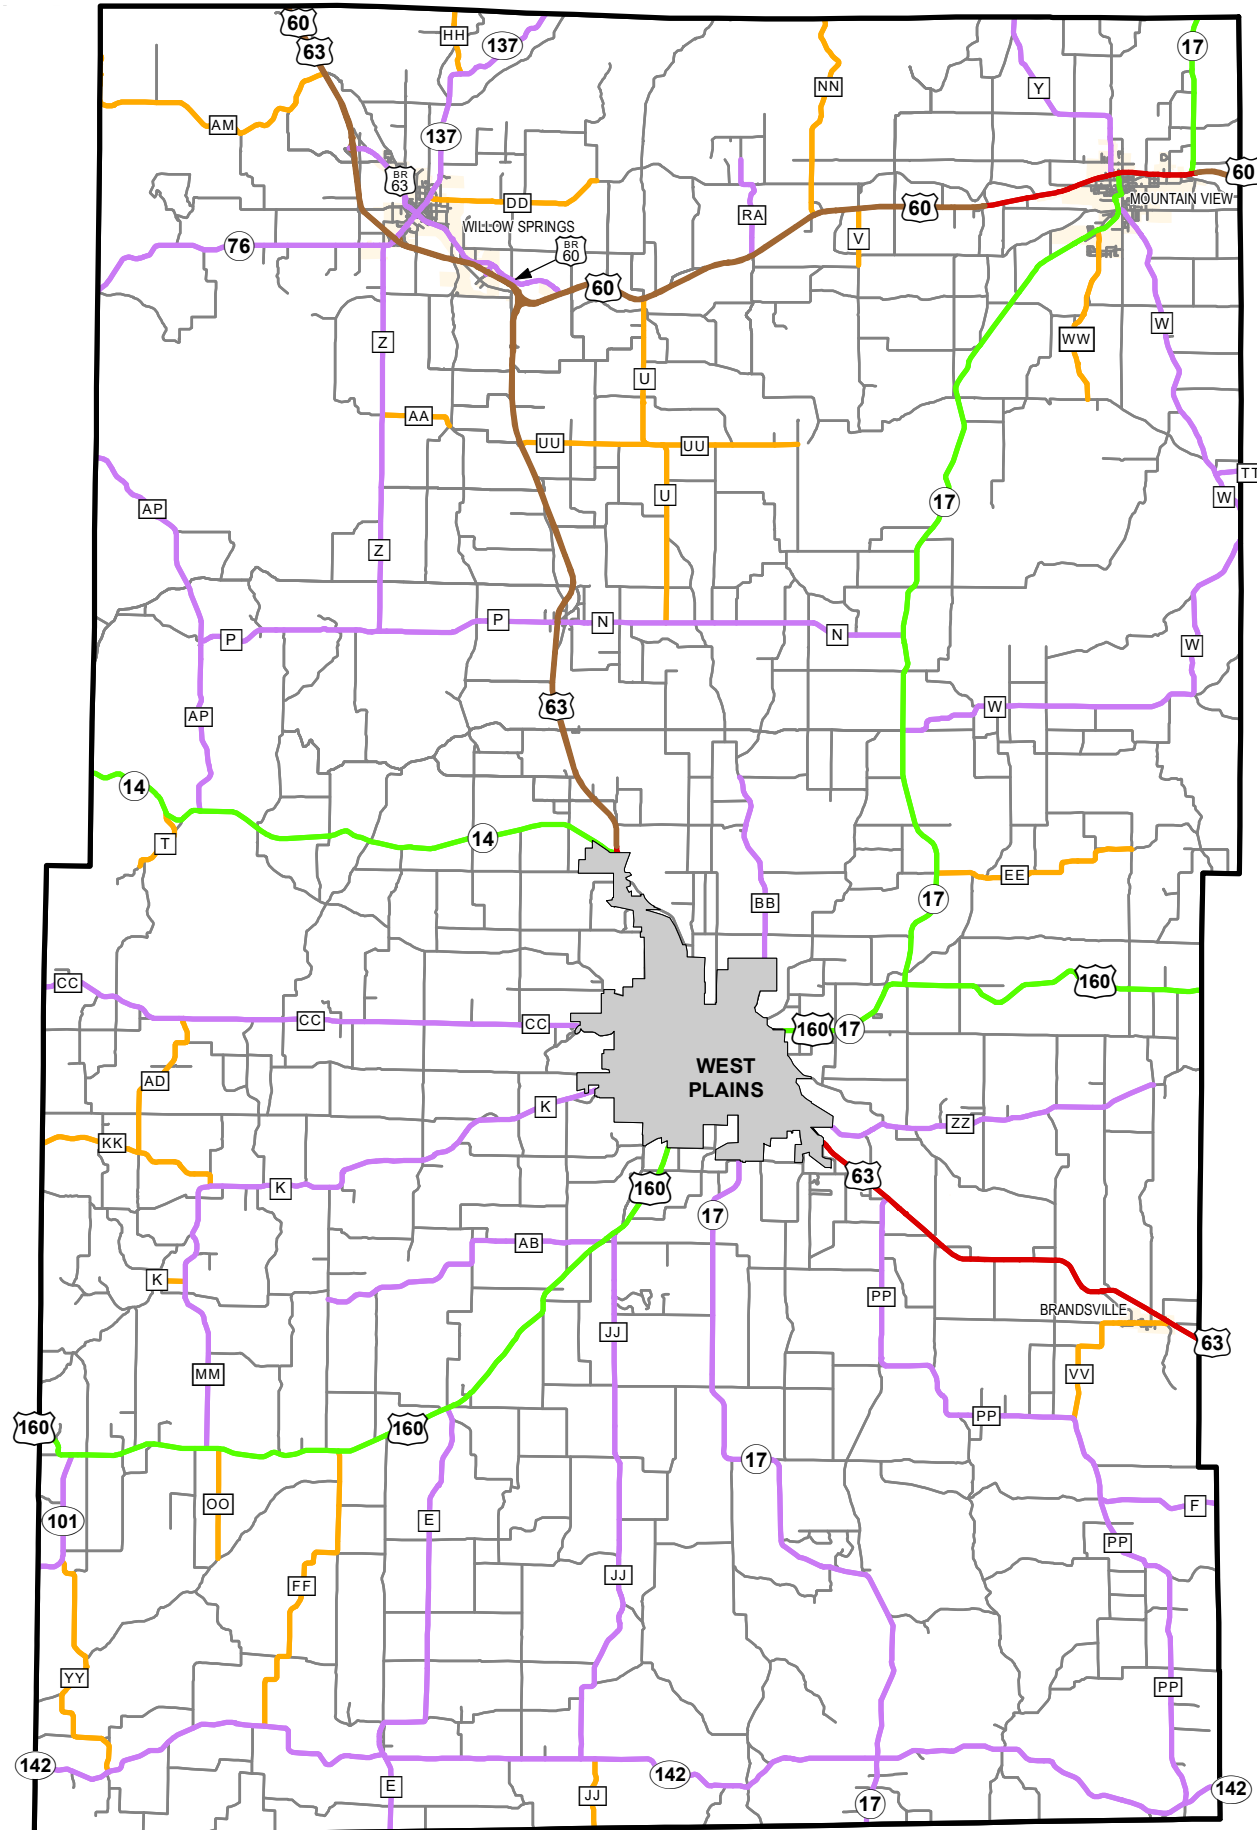

Rural Functional Classification

HOWELL COUNTY

Missouri

FUNCTIONAL CLASS

- Interstate —
- Other Freeway and Expressway —
- Other Principal Arterial —
- Minor Arterial —
- Major Collector —
- Minor Collector —
- Local —

CITY

URBAN AREA

Federal-Aid highways exclude local roads and rural minor collectors.

Transportation Planning
 105 W. Capitol Ave.
 Jefferson City, MO 65102
 Phone (573) 526-5478
 Fax (573) 526-8052

Approved January 10, 2024