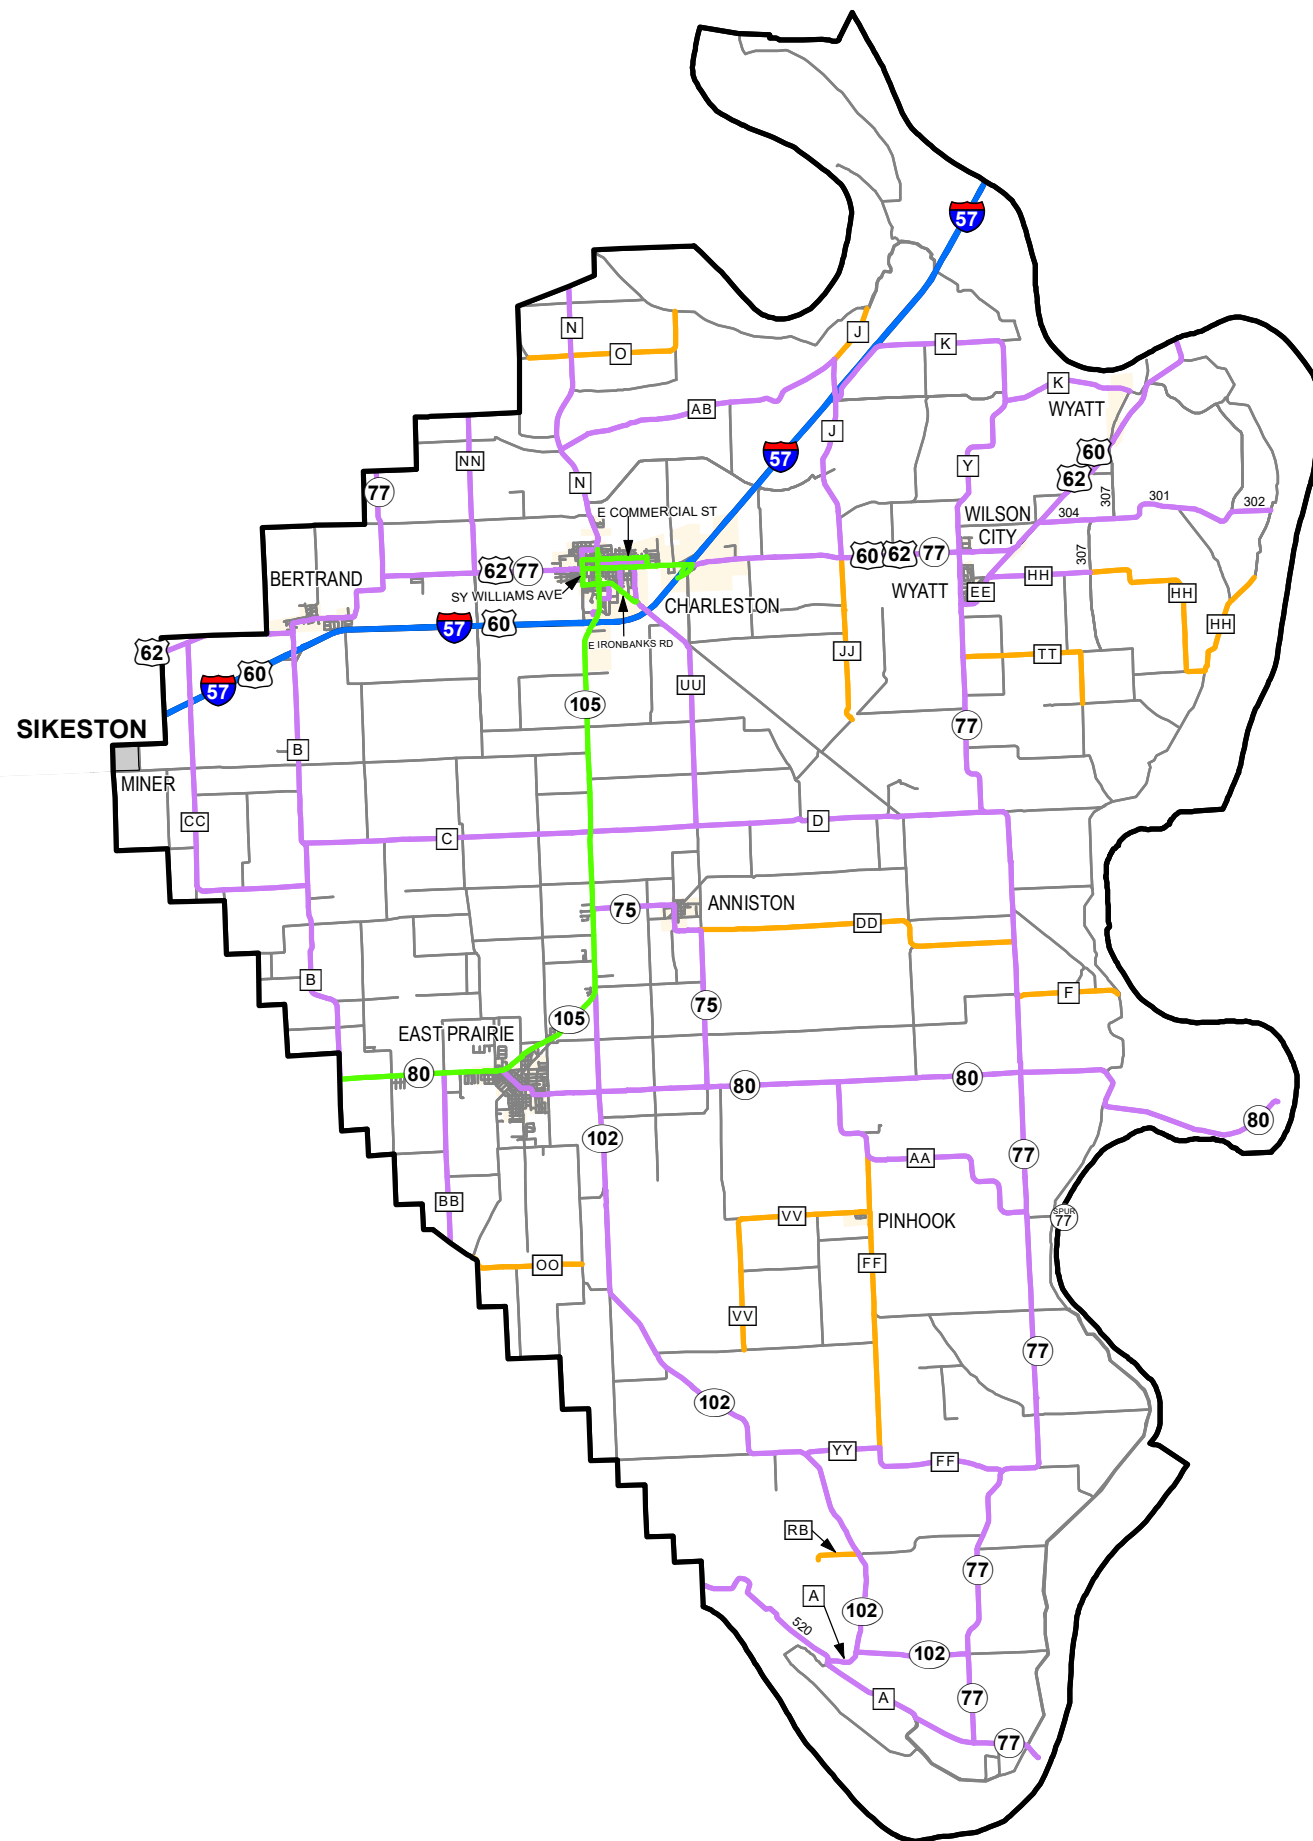

Rural Functional Classification

MISSISSIPPI COUNTY

Missouri

FUNCTIONAL CLASS

- Interstate —
- Other Freeway and Expressway —
- Other Principal Arterial —
- Minor Arterial —
- Major Collector —
- Minor Collector —
- Local —

CITY

URBAN AREA

Federal-Aid highways exclude local roads and rural minor collectors.

Transportation Planning
 105 W. Capitol Ave.
 Jefferson City, MO 65102
 Phone (573) 526-5478
 Fax (573) 526-8052

Approved January 10, 2024