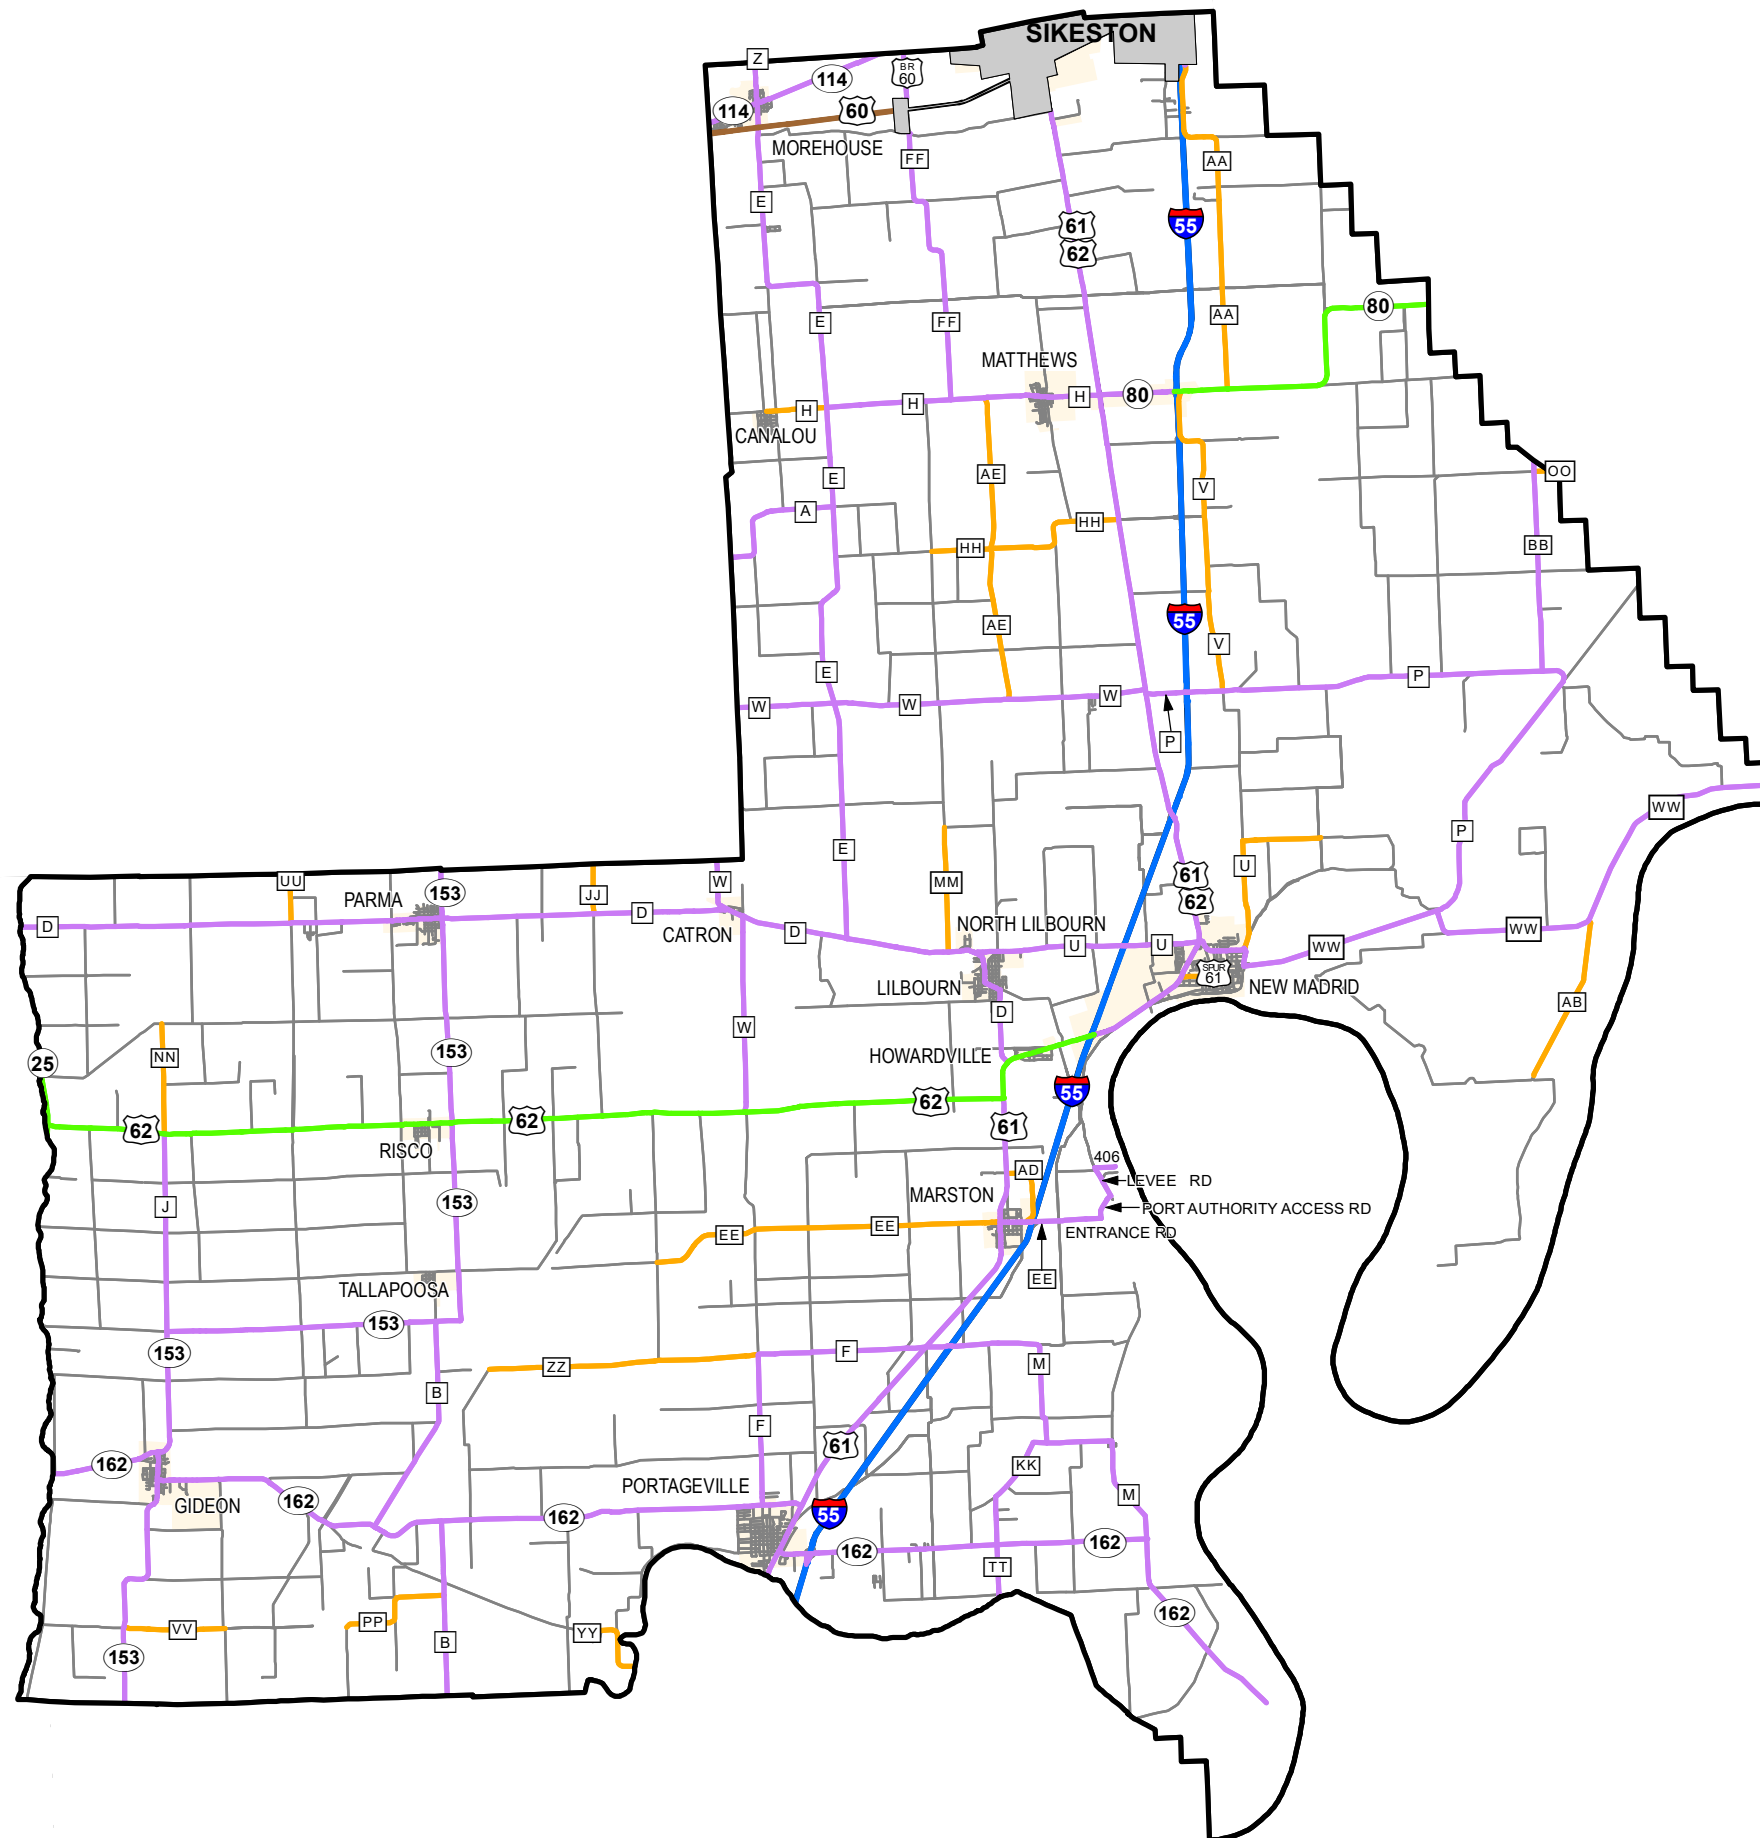

Rural Functional Classification

NEW MADRID COUNTY

Missouri

FUNCTIONAL CLASS

- Interstate —
- Other Freeway and Expressway —
- Other Principal Arterial —
- Minor Arterial —
- Major Collector —
- Minor Collector —
- Local —

CITY

URBAN AREA

Federal-Aid highways exclude local roads and rural minor collectors.

Transportation Planning

105 W. Capitol Ave.
 Jefferson City, MO 65102
 Phone (573) 526-5478
 Fax (573) 526-8052

Approved January 10, 2024