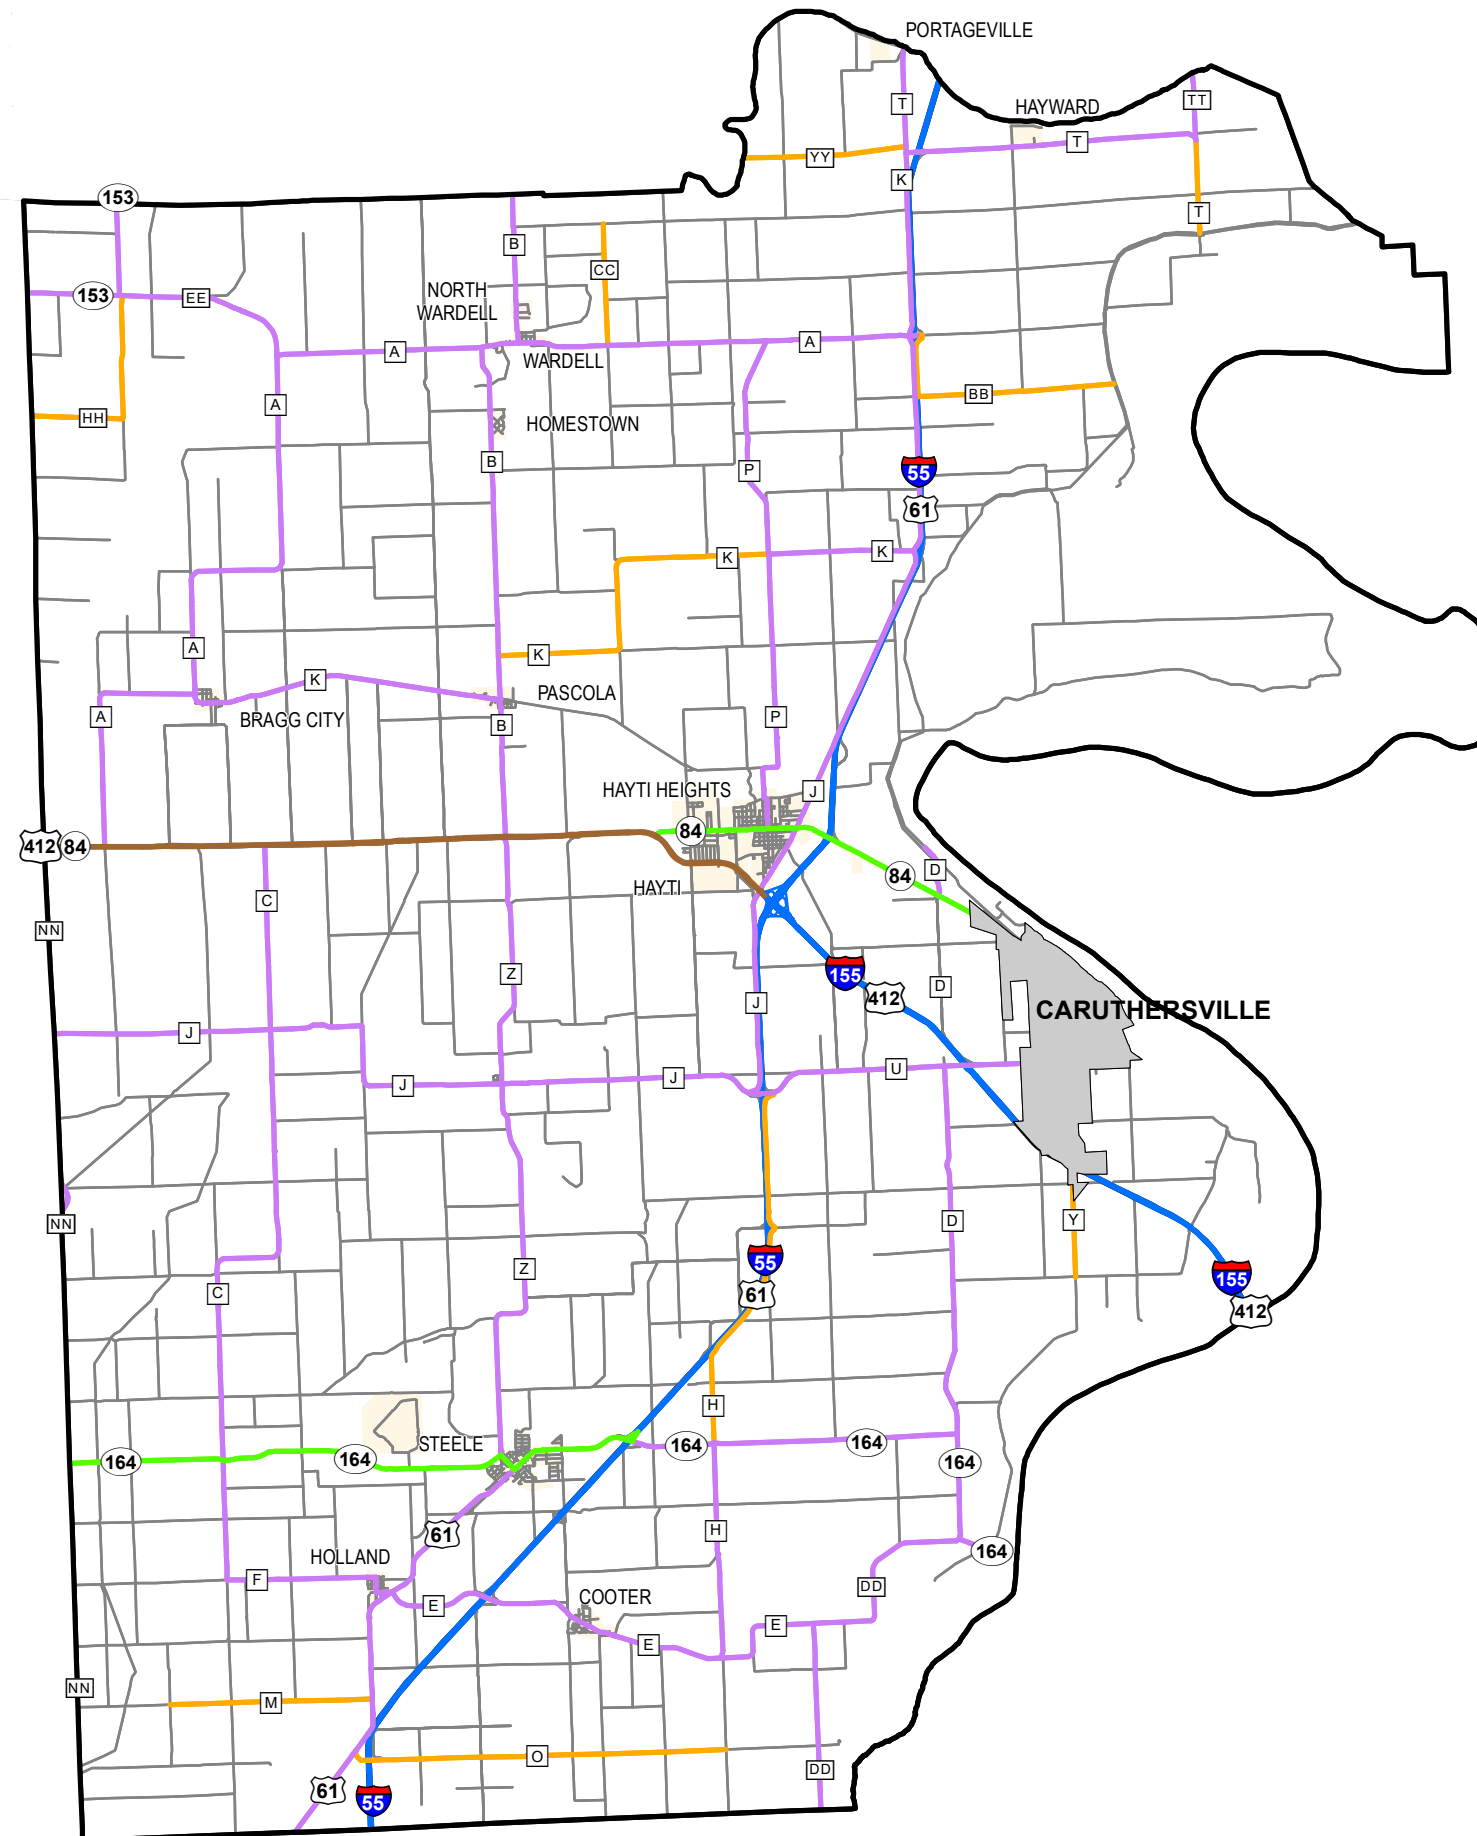

## PEMISCOT COUNTY

### Missouri

FUNCTIONAL CLASS	
Interstate	
Other Freeway and Expressway	
Other Principal Arterial	
Minor Arterial	
Major Collector	
Minor Collector	
Local	
CITY	
URBAN AREA	

Federal-Aid highways exclude local roads and rural minor collectors.