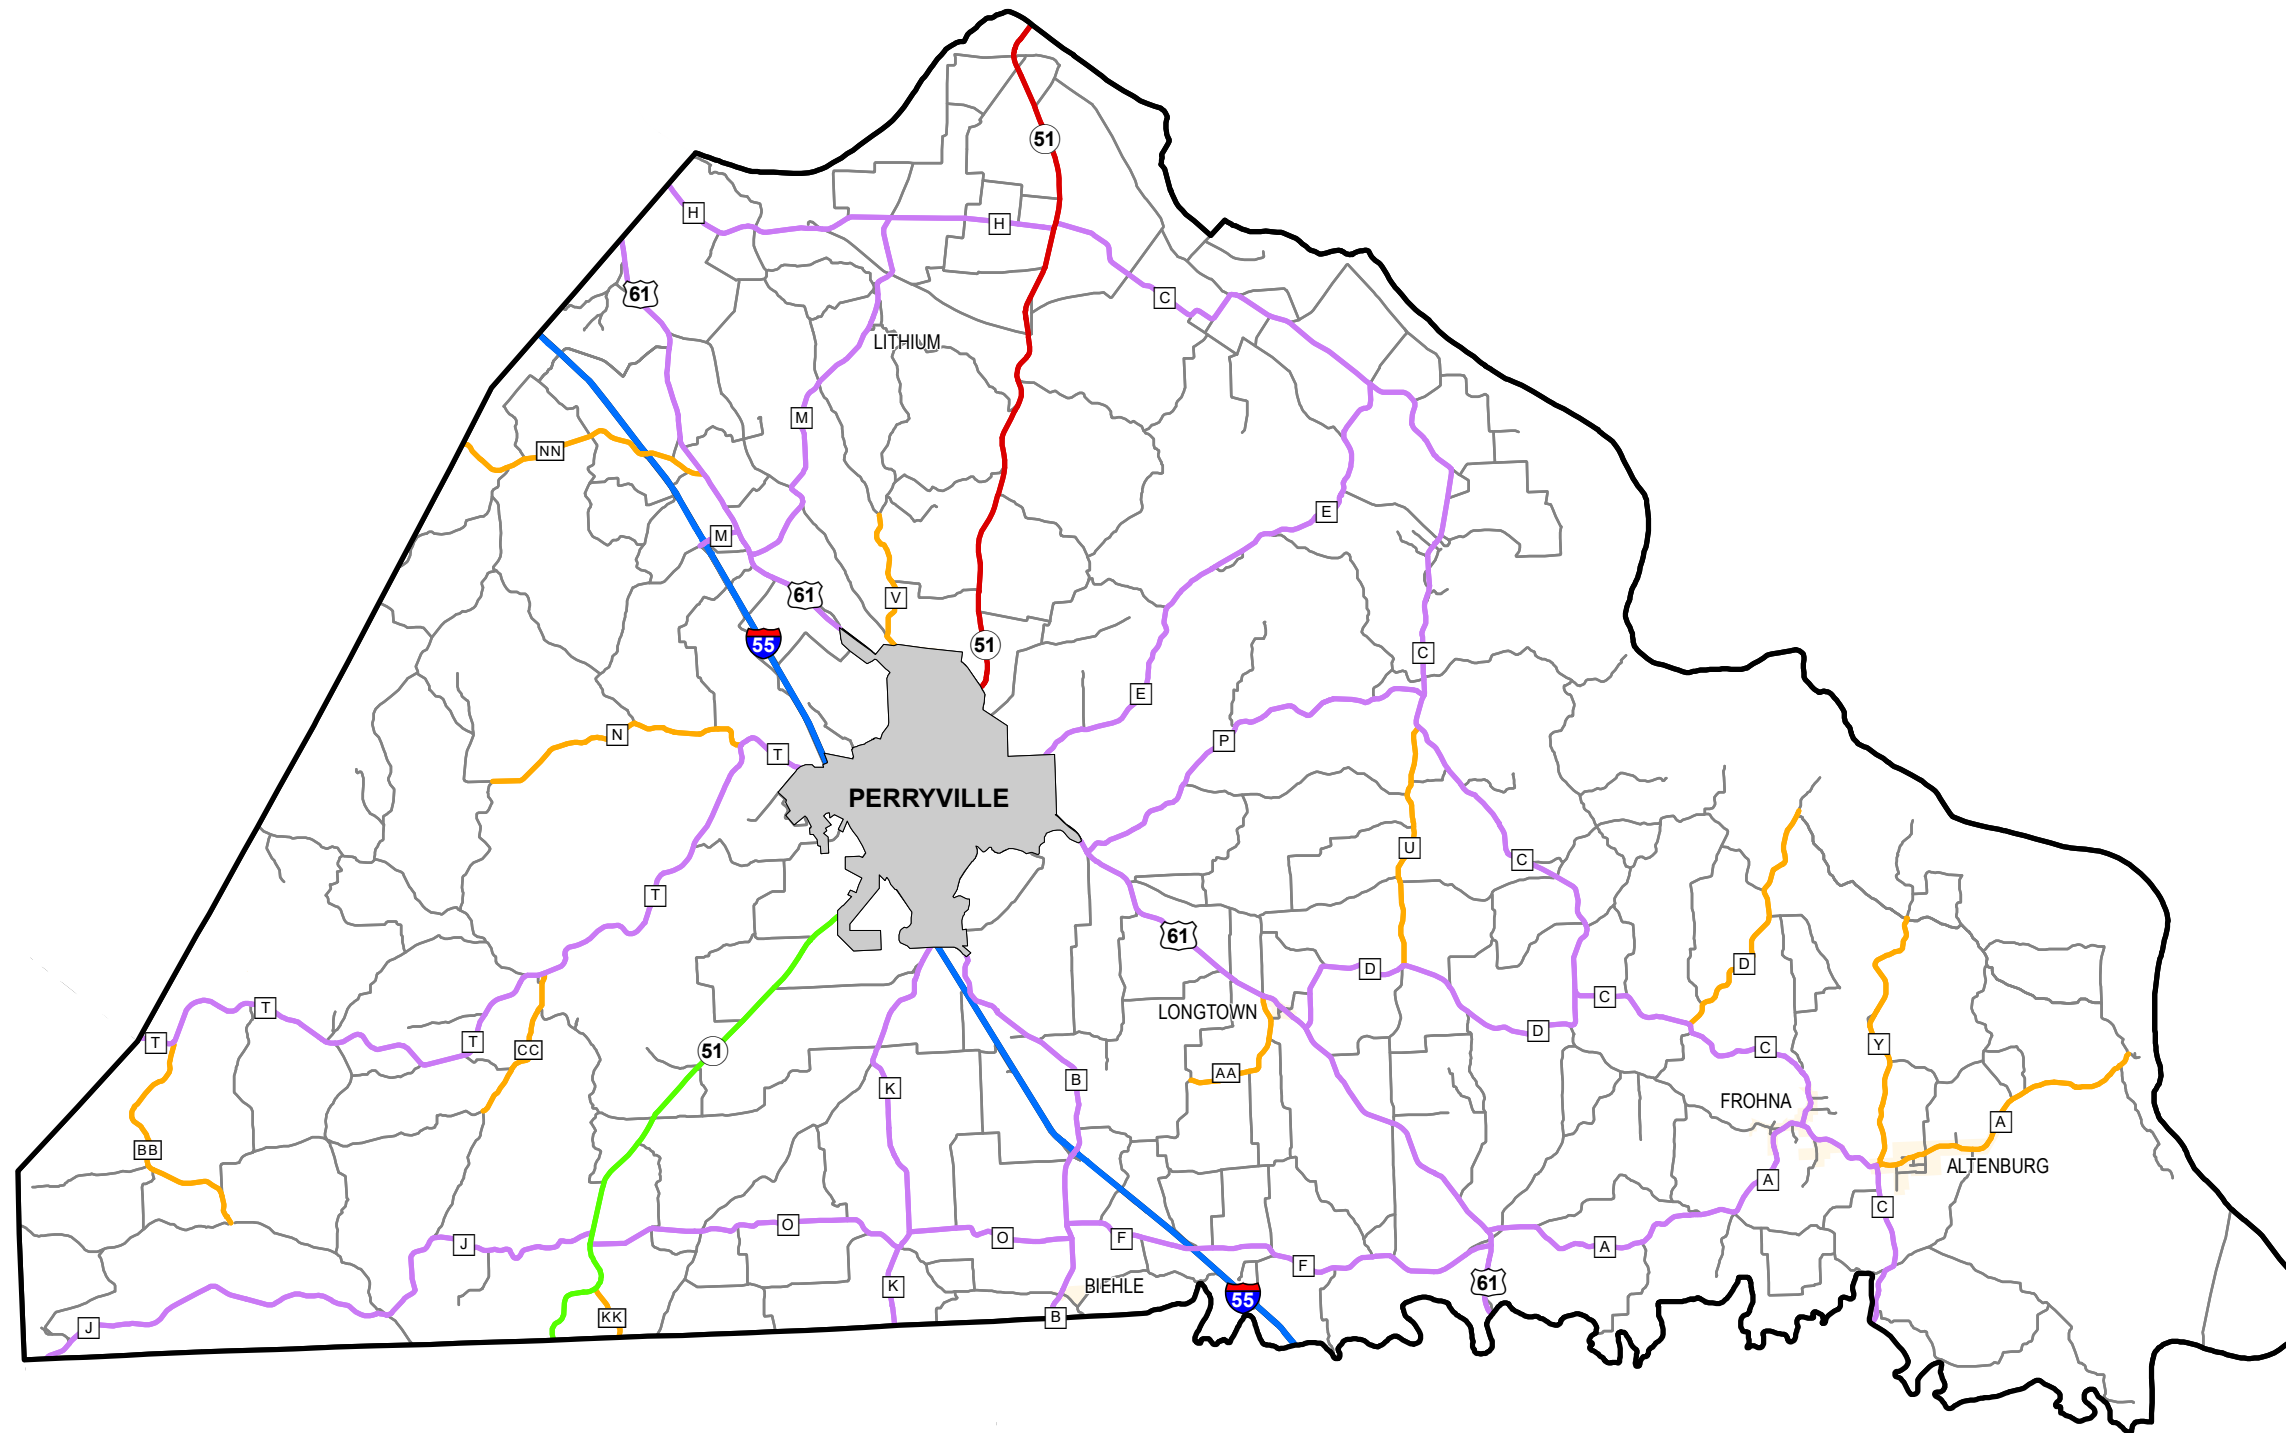

Rural Functional Classification

PERRY COUNTY

Missouri

FUNCTIONAL CLASS

- Interstate —
- Other Freeway and Expressway —
- Other Principal Arterial —
- Minor Arterial —
- Major Collector —
- Minor Collector —
- Local —

CITY

URBAN AREA

Federal-Aid highways exclude local roads and rural minor collectors.

Transportation Planning

105 W. Capitol Ave.
 Jefferson City, MO 65102
 Phone (573) 526-5478
 Fax (573) 526-8052

Approved January 10, 2024