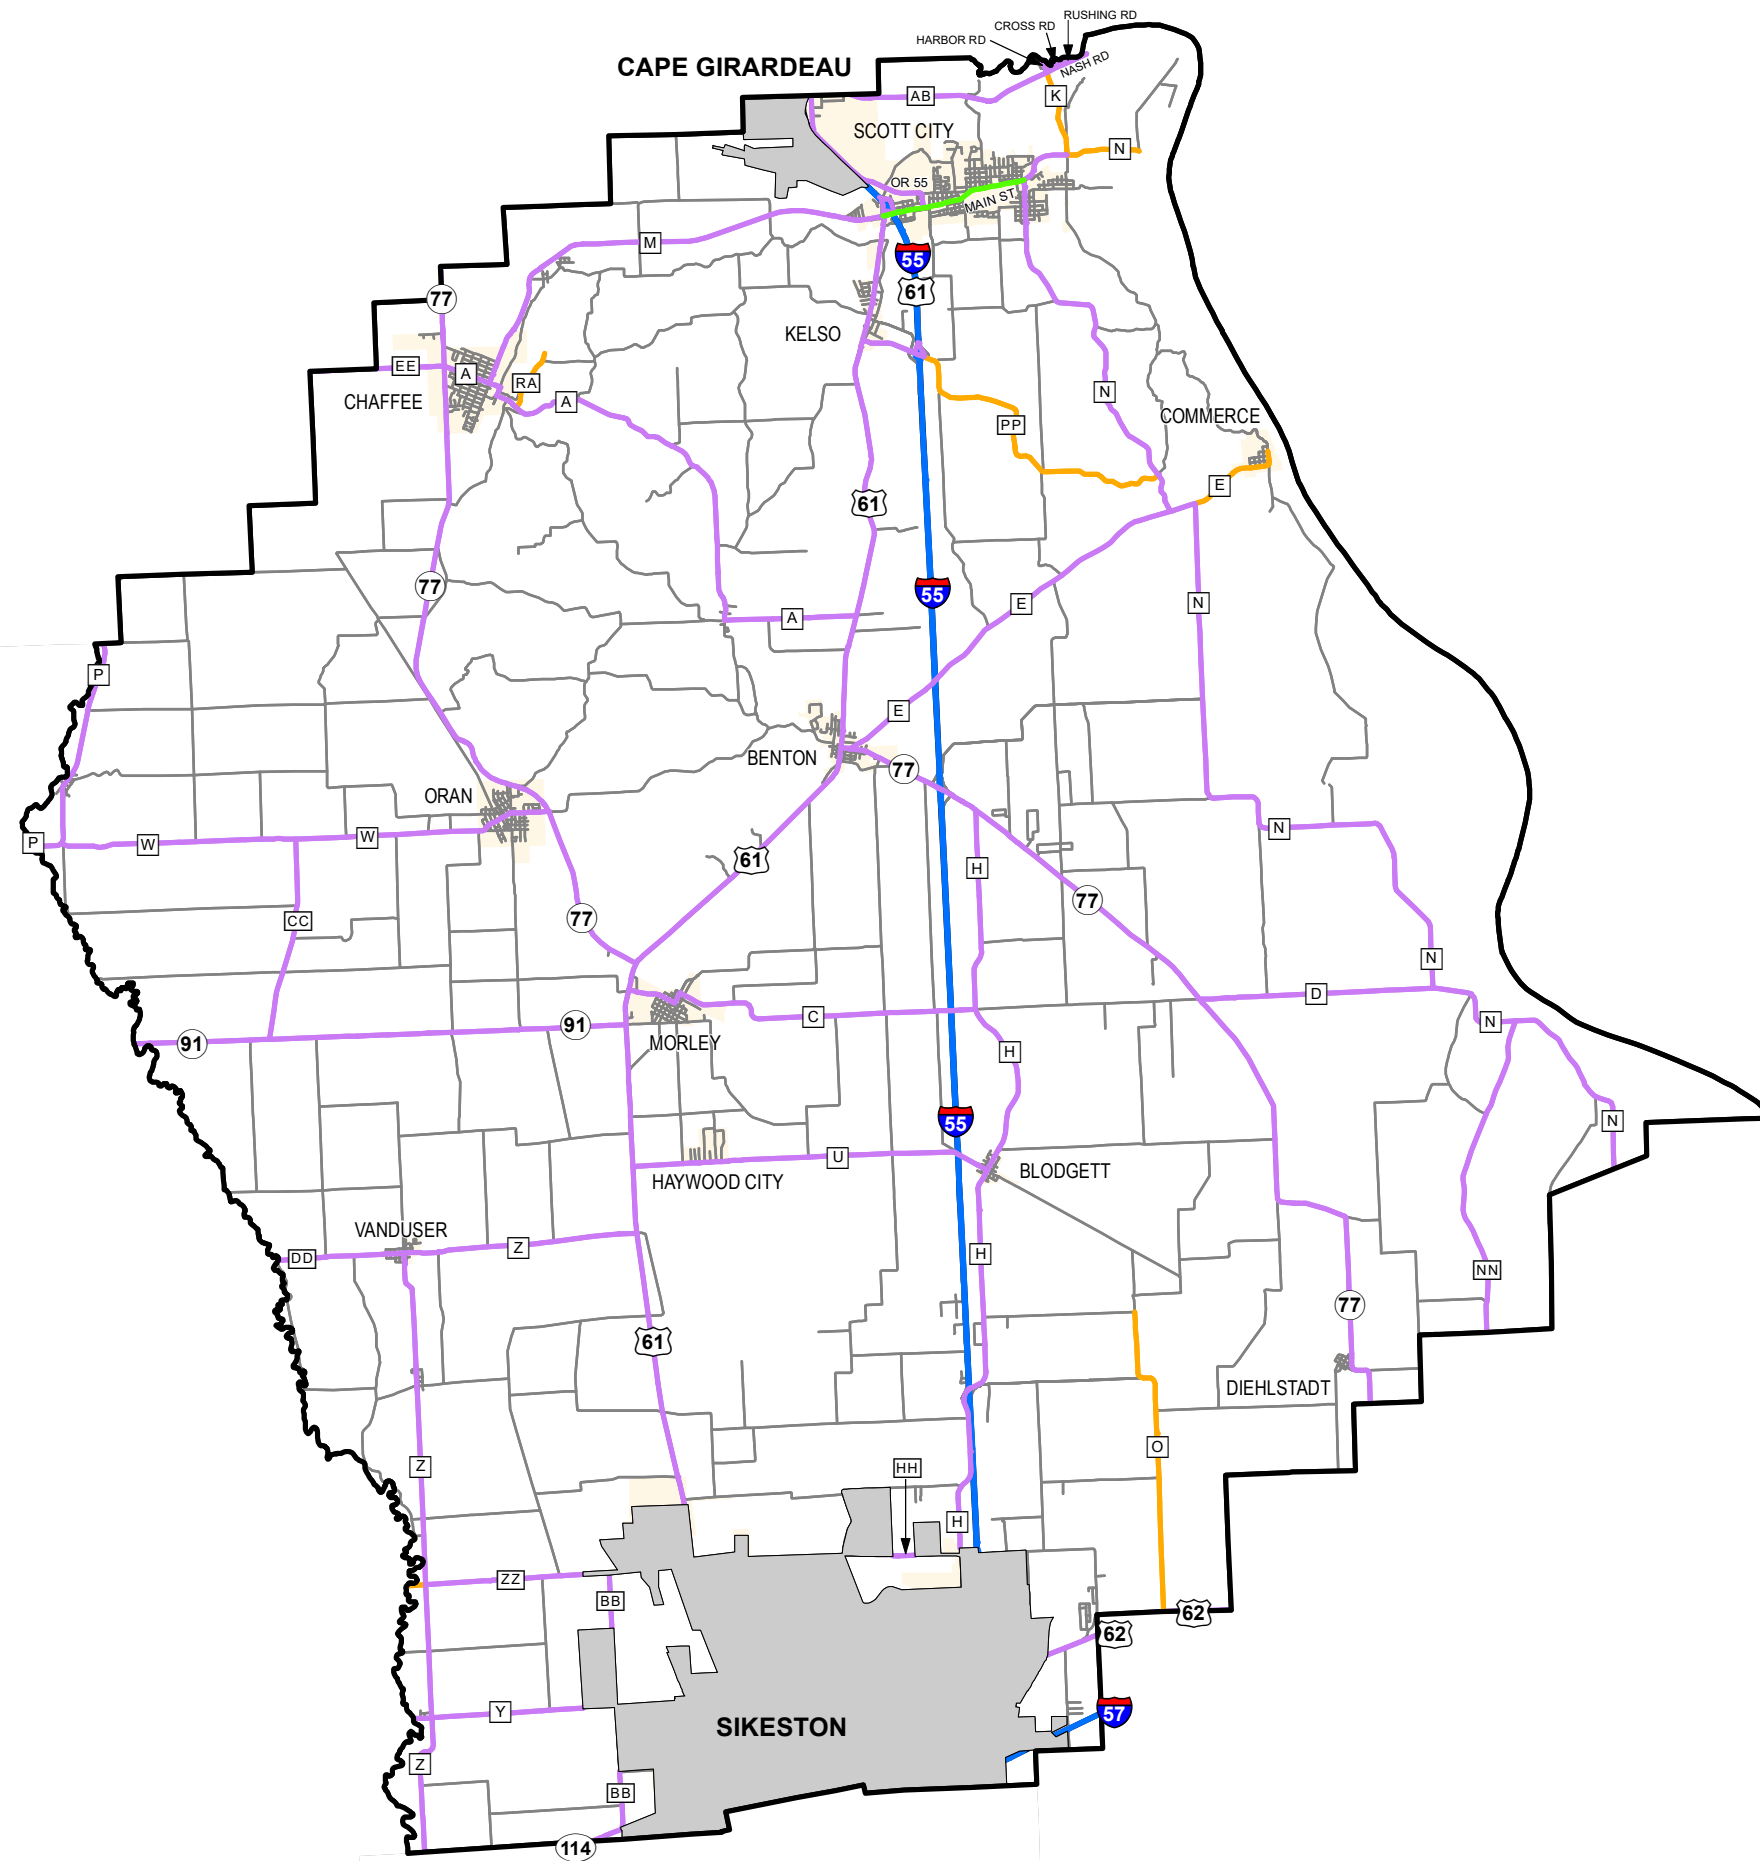

Rural Functional Classification

SCOTT COUNTY

Missouri

FUNCTIONAL CLASS	
Interstate	
Other Freeway and Expressway	
Other Principal Arterial	
Minor Arterial	
Major Collector	
Minor Collector	
Local	
CITY	
URBAN AREA	

Federal-Aid highways exclude local roads and rural minor collectors.

Transportation Planning

105 W. Capitol Ave.
Jefferson City, MO 65102
Phone (573) 526-5478
Fax (573) 526-8052

Approved January 10, 2024