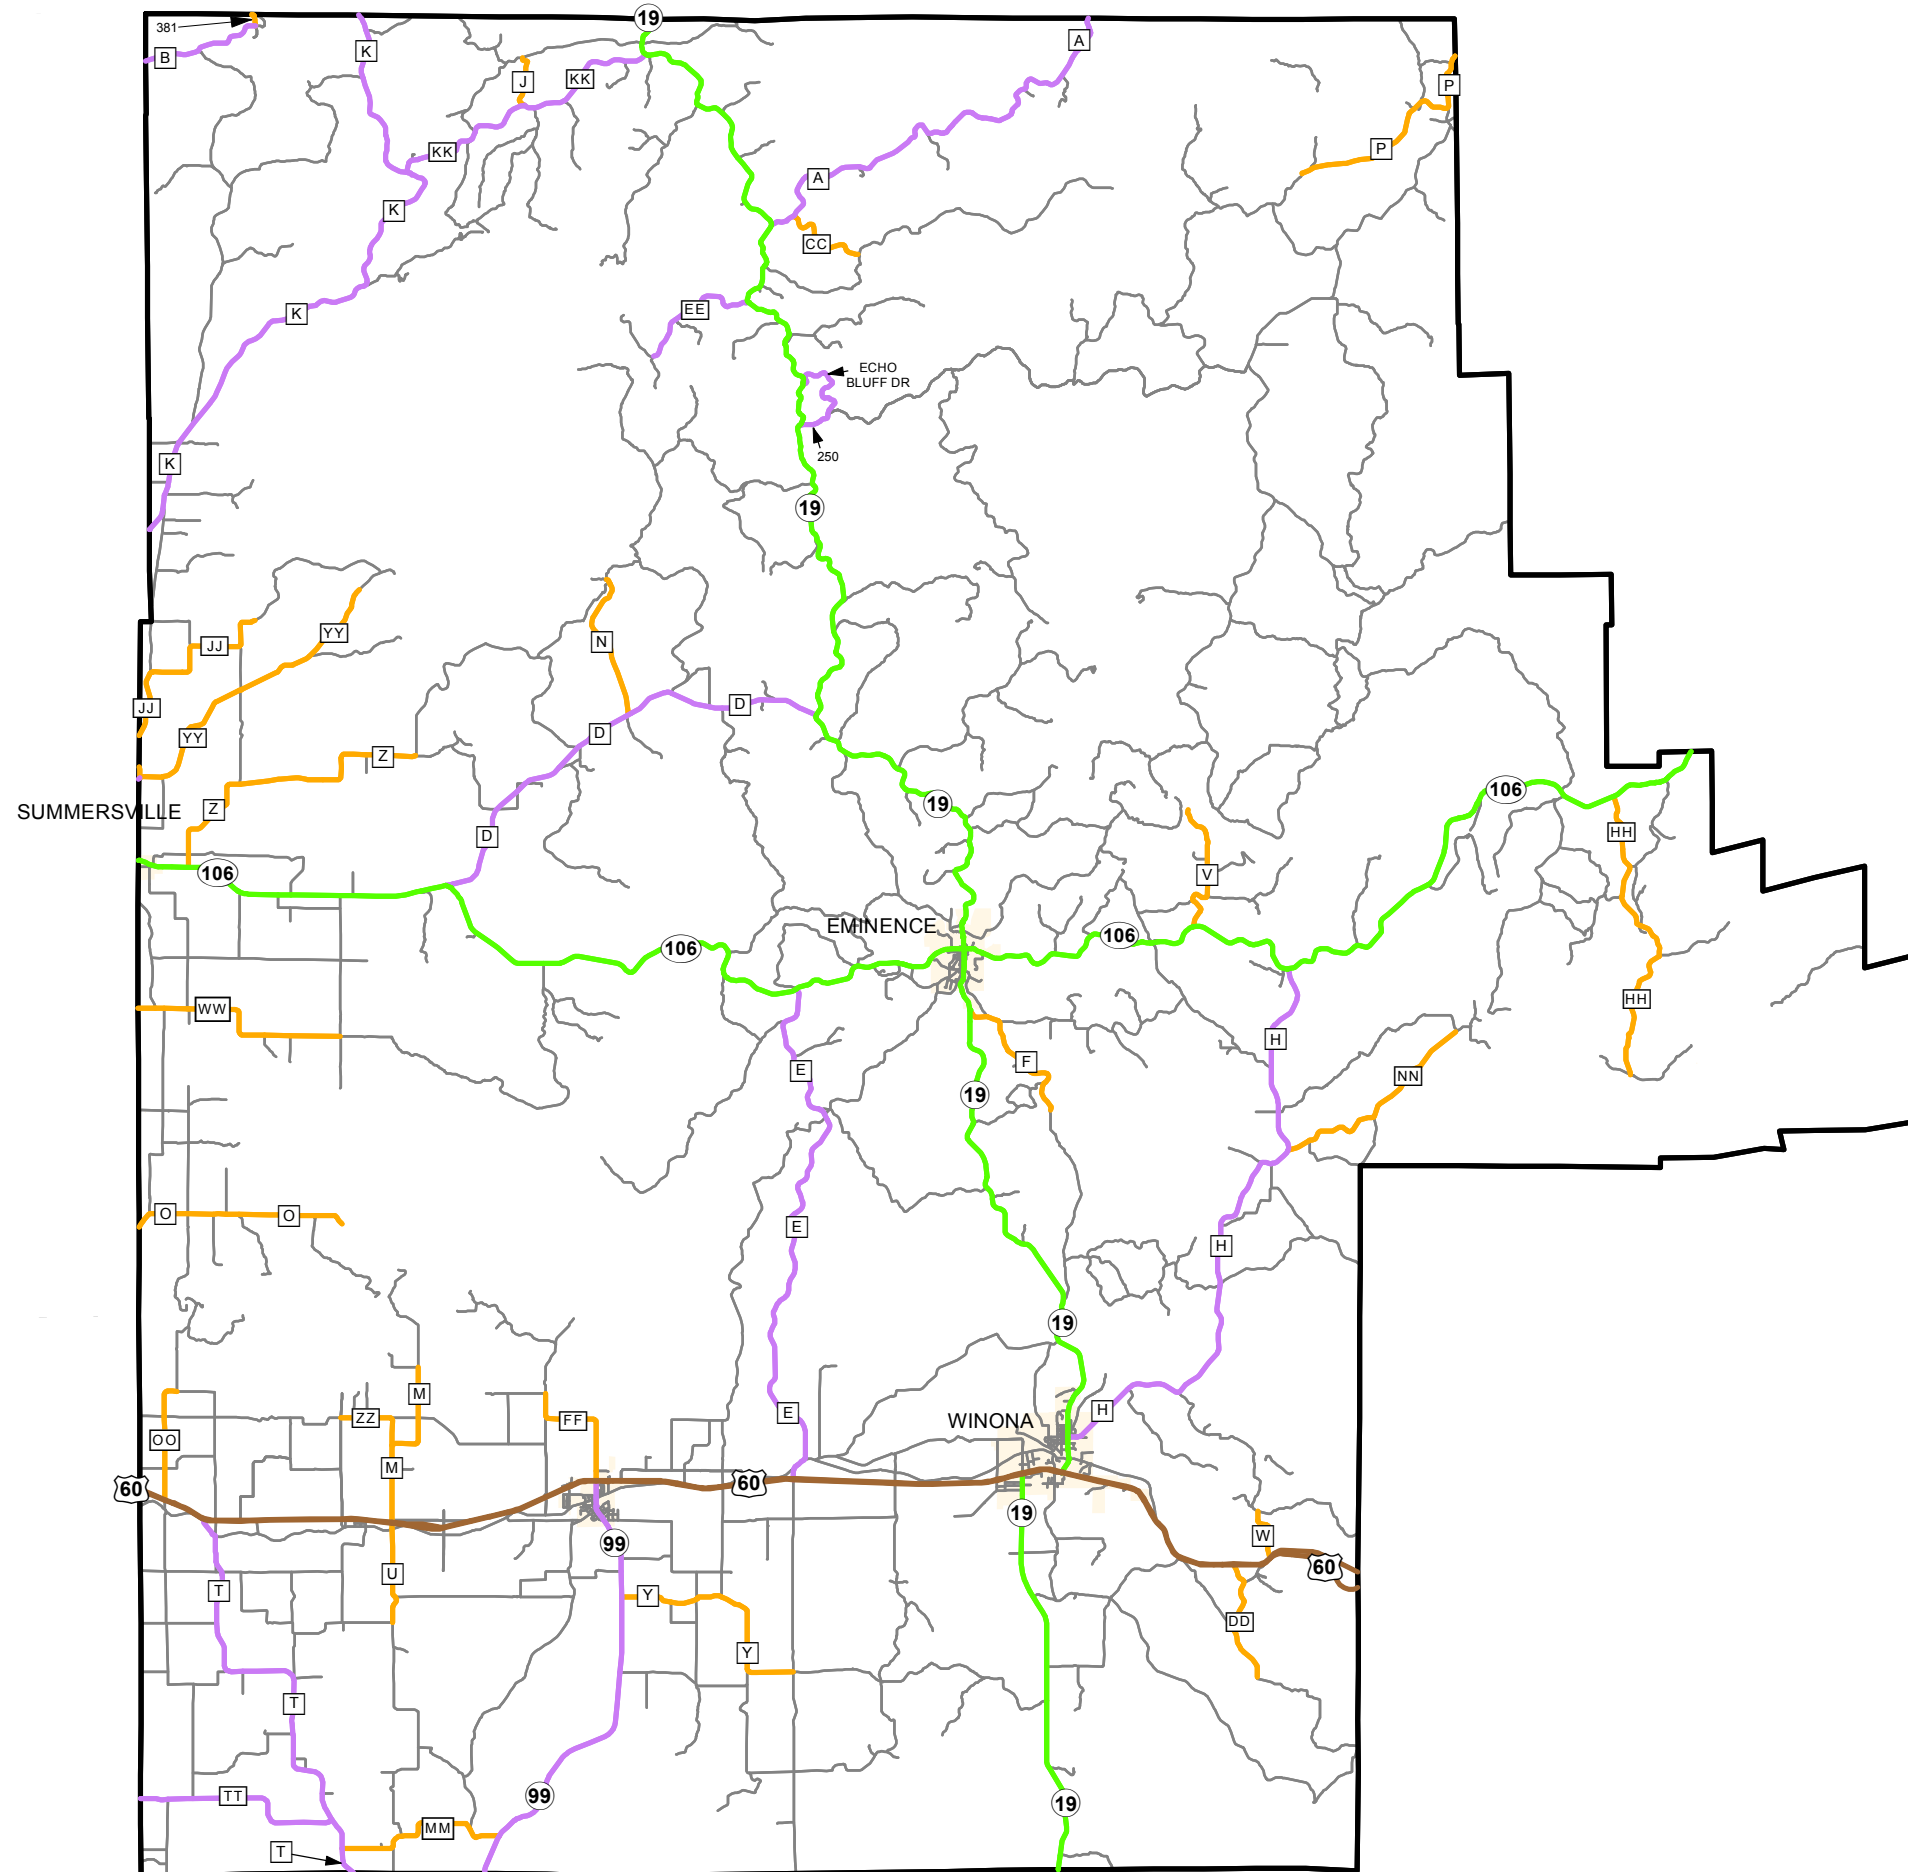

## SHANNON COUNTY

### Missouri

FUNCTIONAL CLASS	
Interstate	
Other Freeway and Expressway	
Other Principal Arterial	
Minor Arterial	
Major Collector	
Minor Collector	
Local	
CITY	
URBAN AREA	

Federal-Aid highways exclude local roads and rural minor collectors.