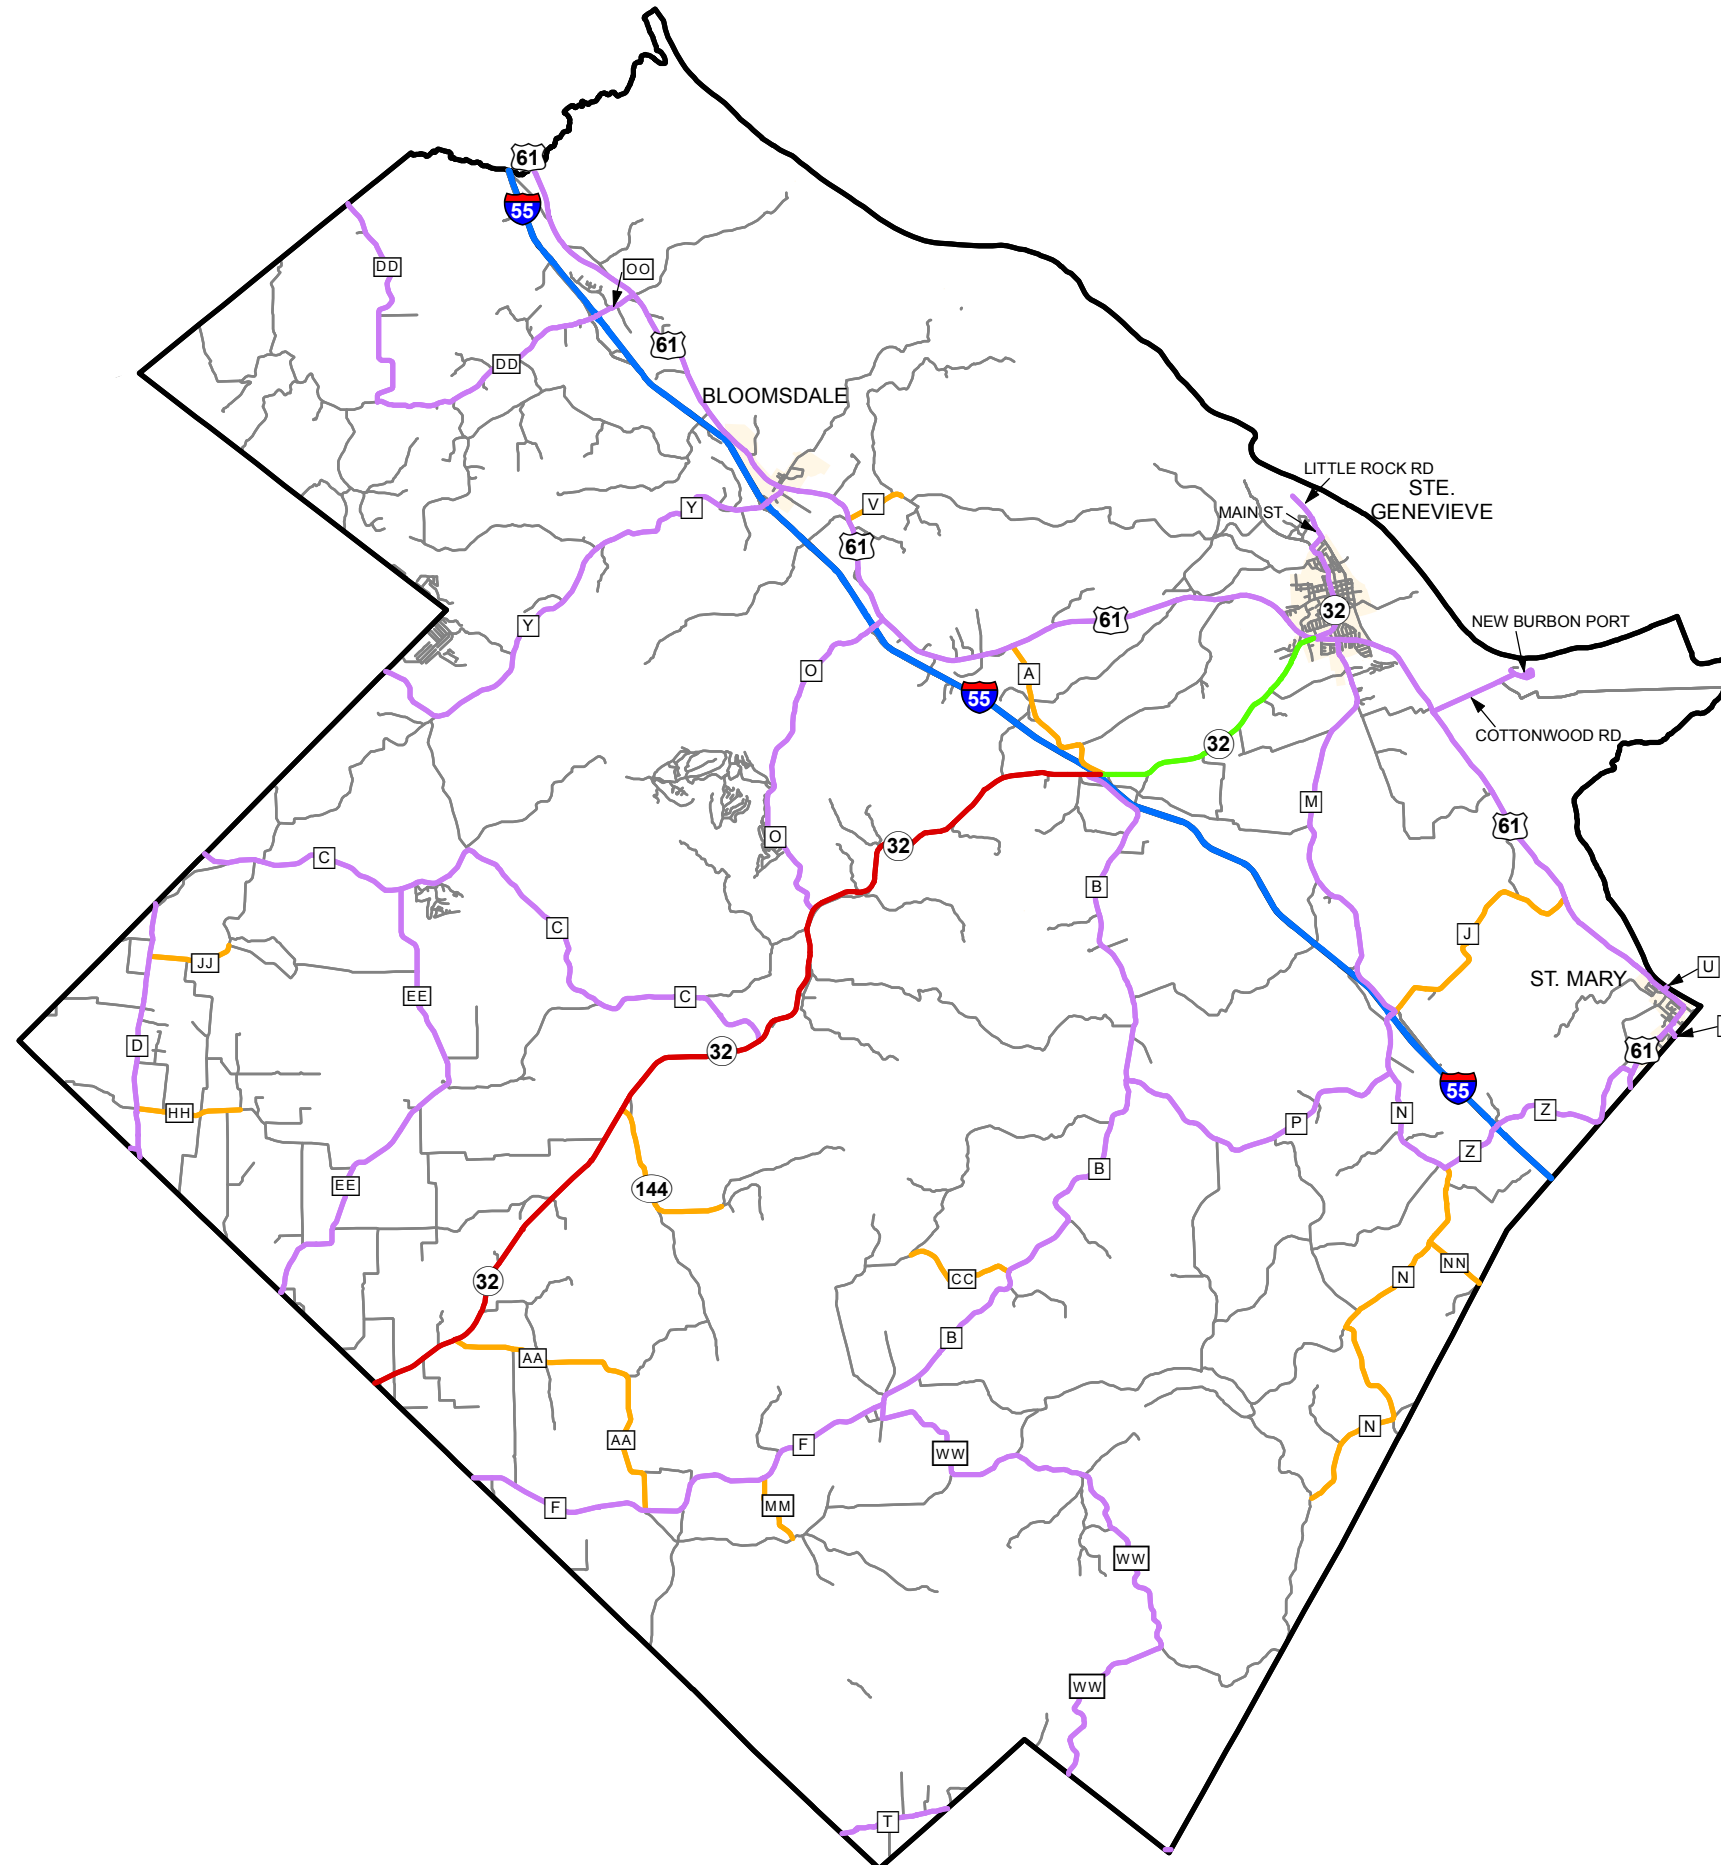

Rural Functional Classification

STE. GENEVIEVE COUNTY

Missouri

FUNCTIONAL CLASS

- Interstate —
- Other Freeway and Expressway —
- Other Principal Arterial —
- Minor Arterial —
- Major Collector —
- Minor Collector —
- Local —

CITY

URBAN AREA

Federal-Aid highways exclude local roads and rural minor collectors.

Transportation Planning
 105 W. Capitol Ave.
 Jefferson City, MO 65102
 Phone (573) 526-5478
 Fax (573) 526-8052

Approved July 26, 2013