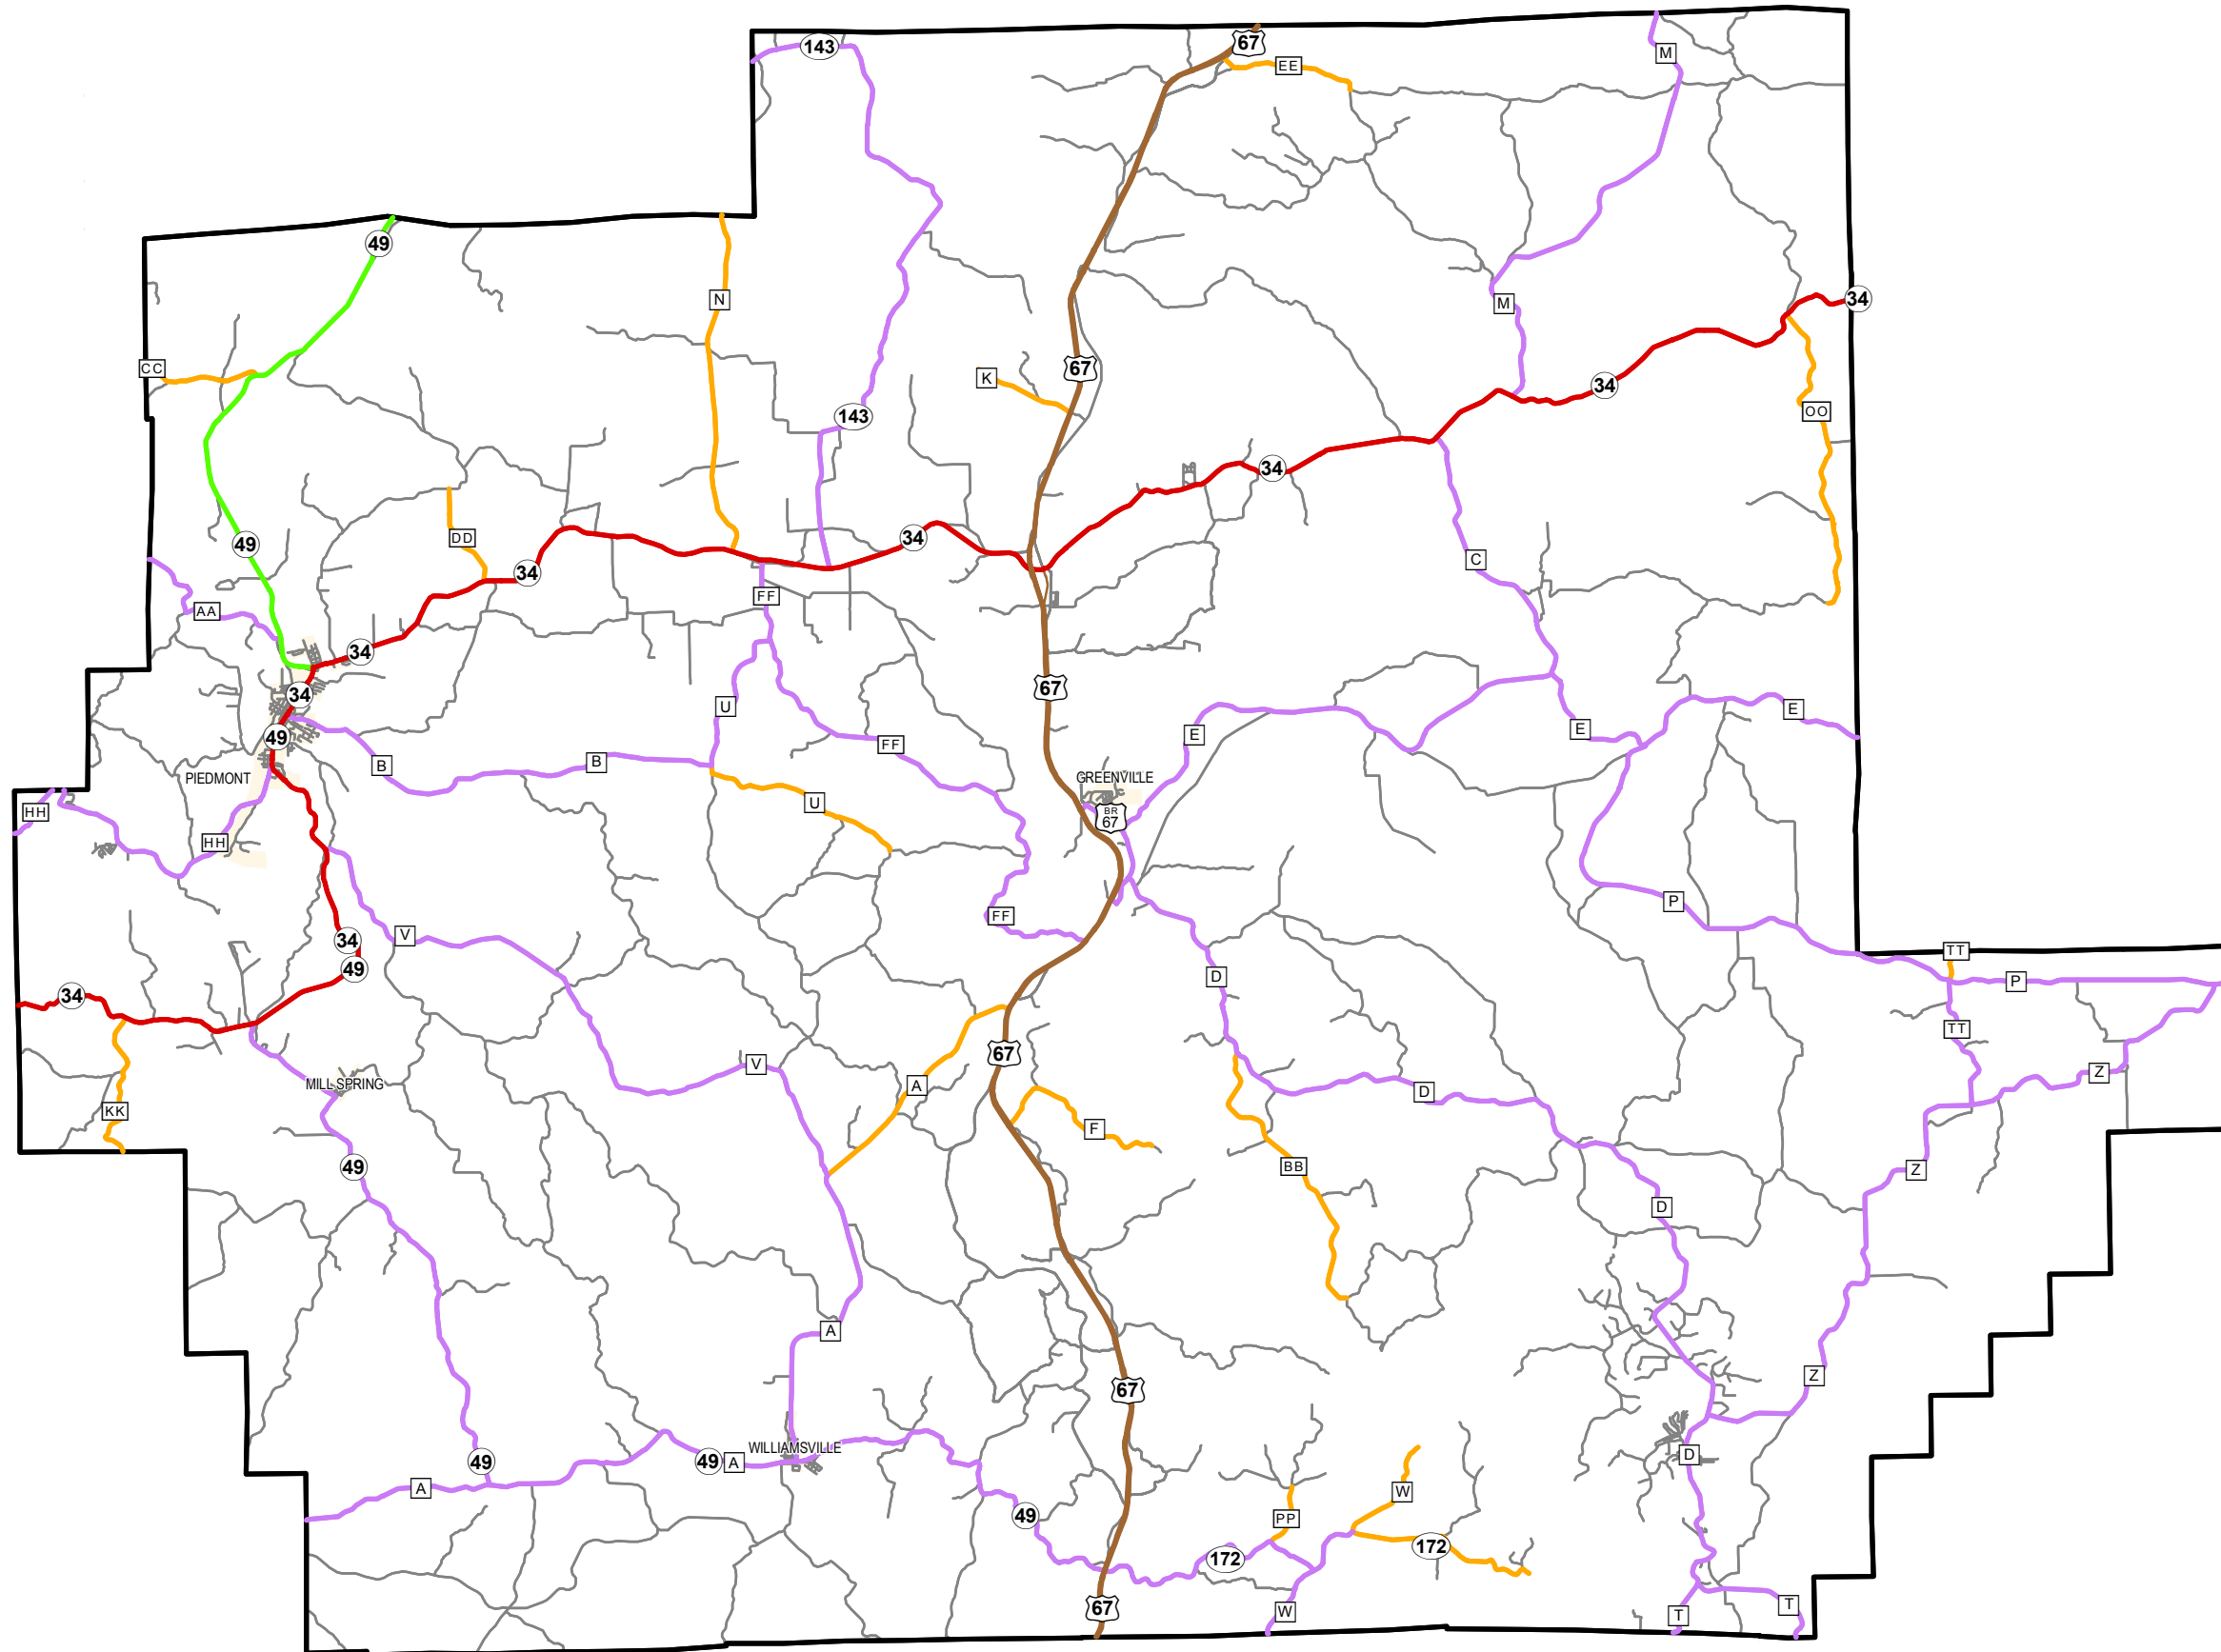

Rural Functional Classification

WAYNE COUNTY

Missouri

FUNCTIONAL CLASS

- Interstate —
- Other Freeway and Expressway —
- Other Principal Arterial —
- Minor Arterial —
- Major Collector —
- Minor Collector —
- Local —

CITY

URBAN AREA

Federal-Aid highways exclude local roads and rural minor collectors.

Transportation Planning
 105 W. Capitol Ave.
 Jefferson City, MO 65102
 Phone (573) 526-5478
 Fax (573) 526-8052

Approved September 18, 2012