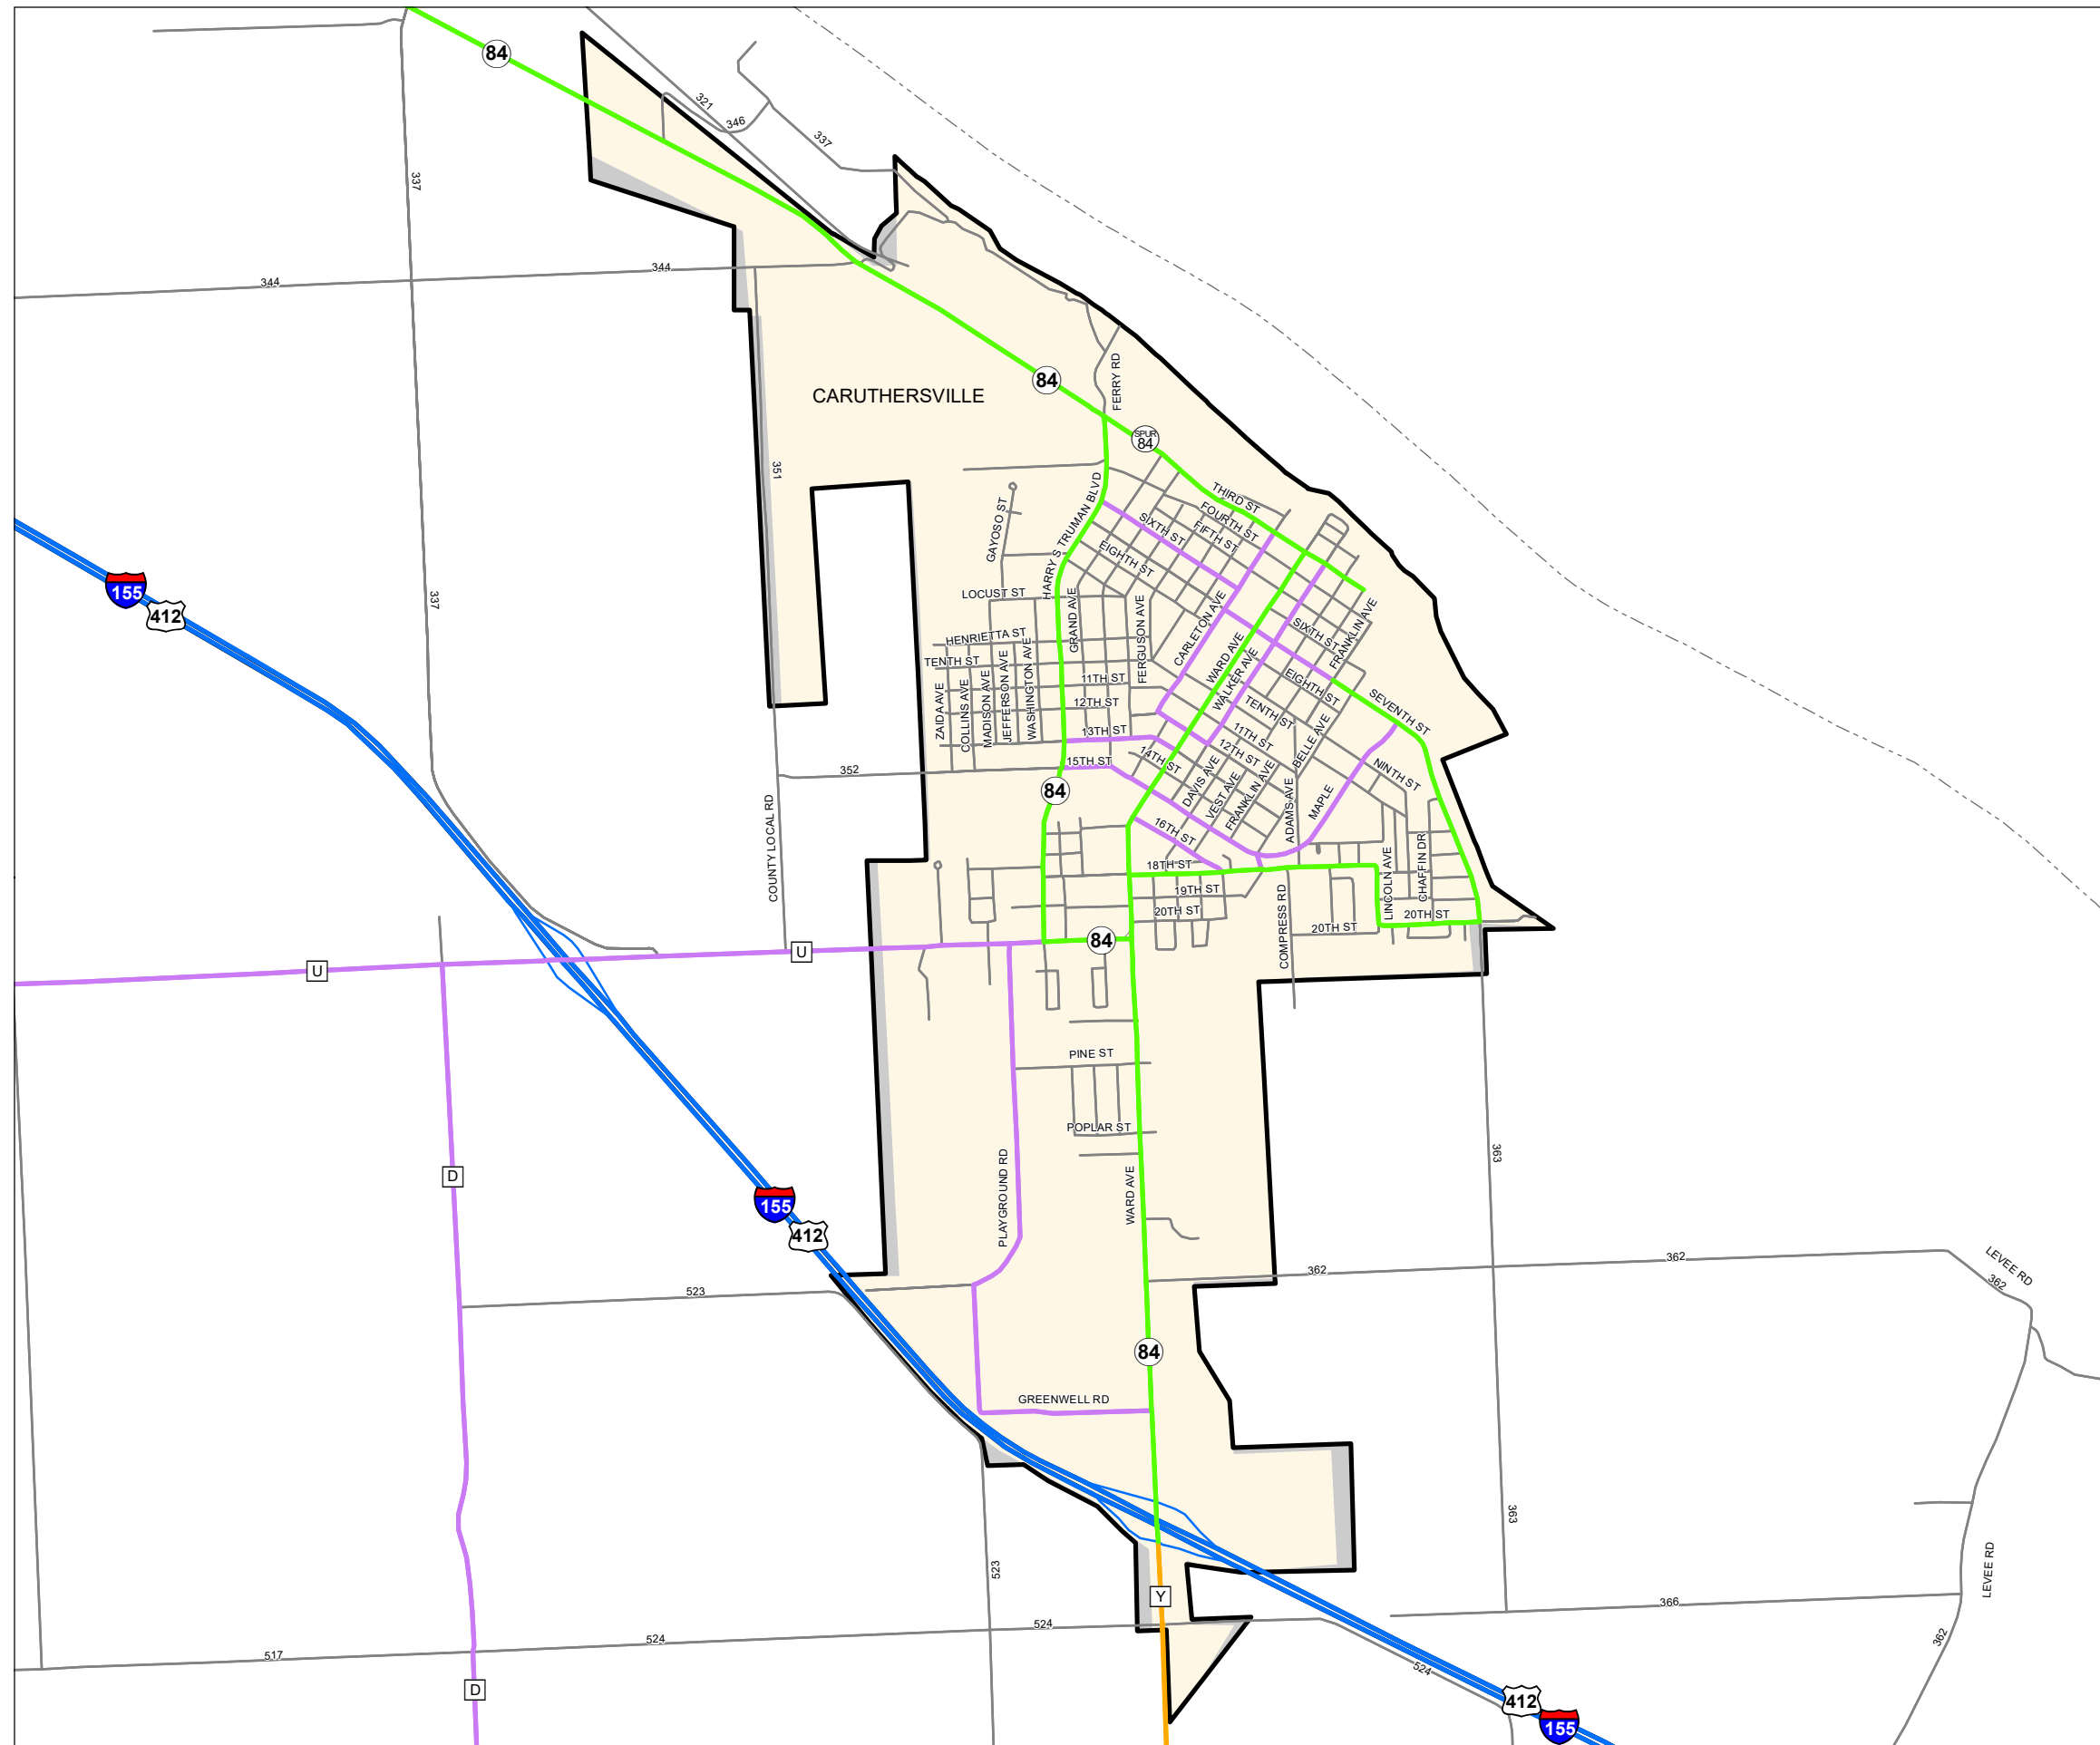

## CARUTHERSVILLE

Pemiscot County

Missouri

FUNCTIONAL CLASS	
Interstate	
Other Freeway and Expressway	
Other Principal Arterial	
Minor Arterial	
Major Collector	
Minor Collector	
Local	
CITY	
URBAN AREA	

Federal-Aid highways exclude local roads and rural minor collectors.

Transportation Planning

105 W. Capitol Ave.  
Jefferson City, MO 65102  
Phone (573) 526-5478  
Fax (573) 526-8052

Approved January 10, 2024