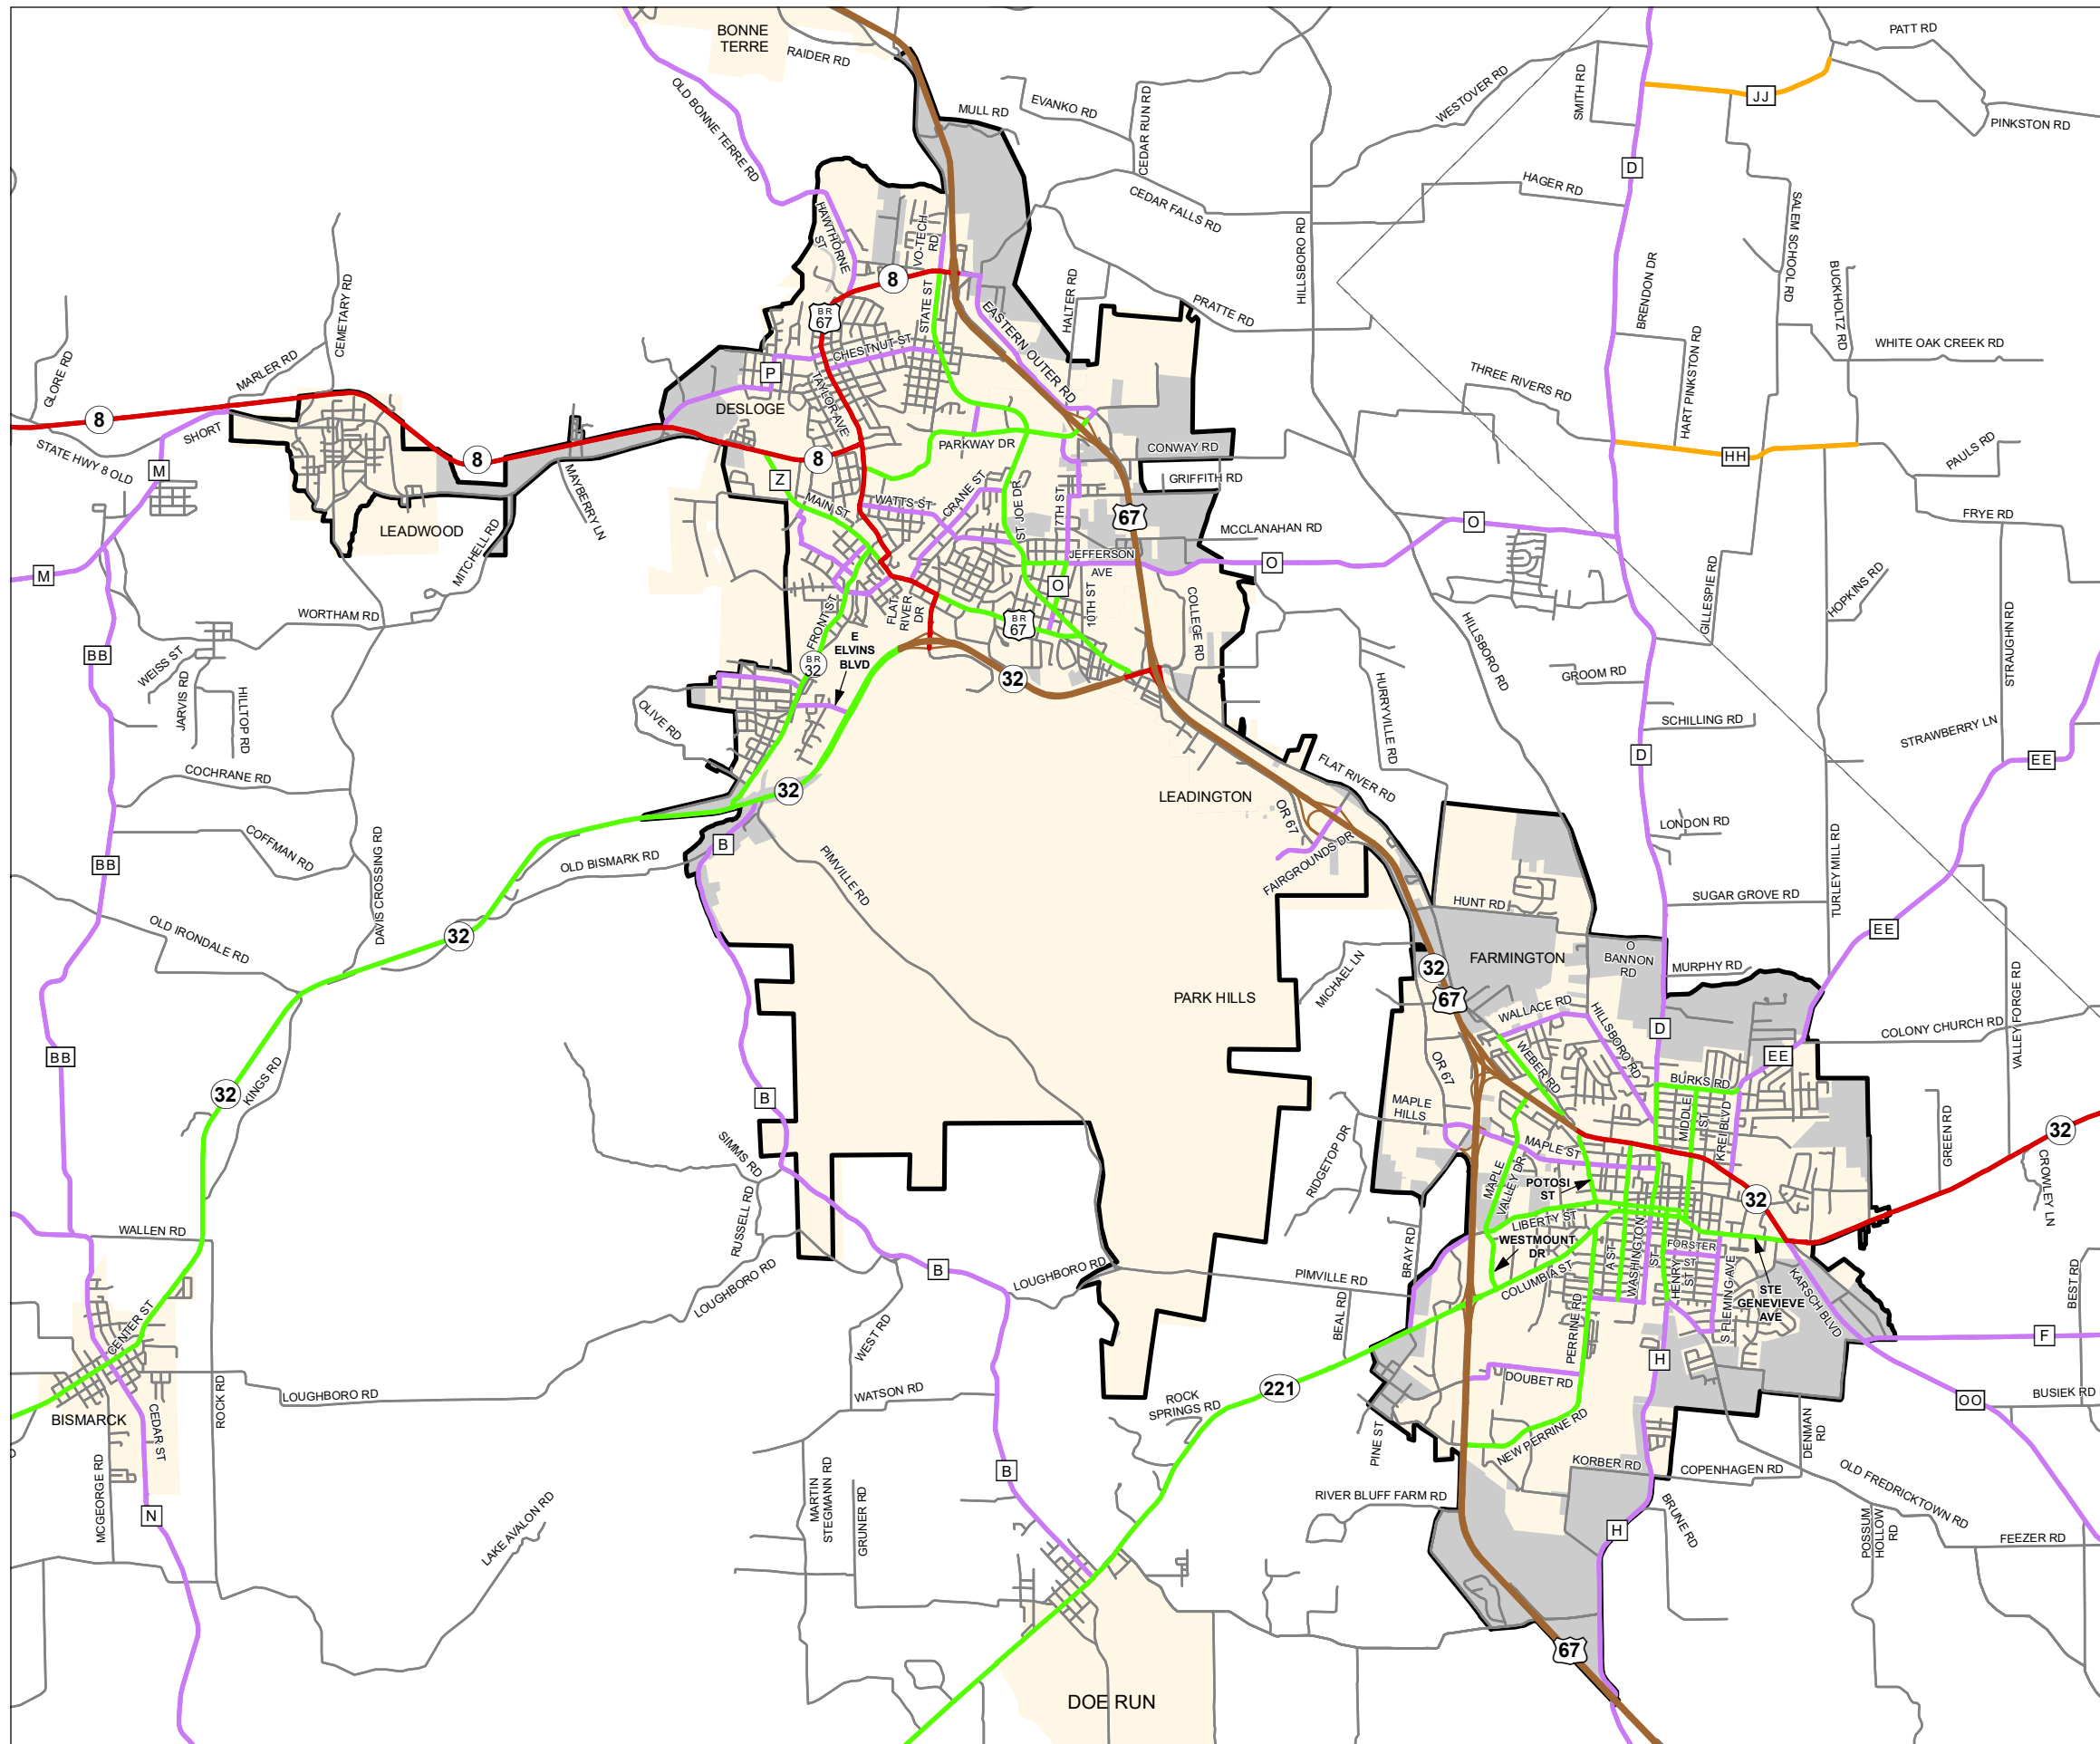

Functional Classification System

FARMINGTON

St. Francois County

Missouri

FUNCTIONAL CLASS

- Interstate —
- Other Freeway and Expressway —
- Other Principal Arterial —
- Minor Arterial —
- Major Collector —
- Minor Collector —
- Local —

CITY

URBAN AREA

Federal-Aid highways exclude local roads and rural minor collectors.

Transportation Planning

105 W. Capitol Ave.
 Jefferson City, MO 65102
 Phone (573) 526-5478
 Fax (573) 526-8052

Approved January 10, 2024