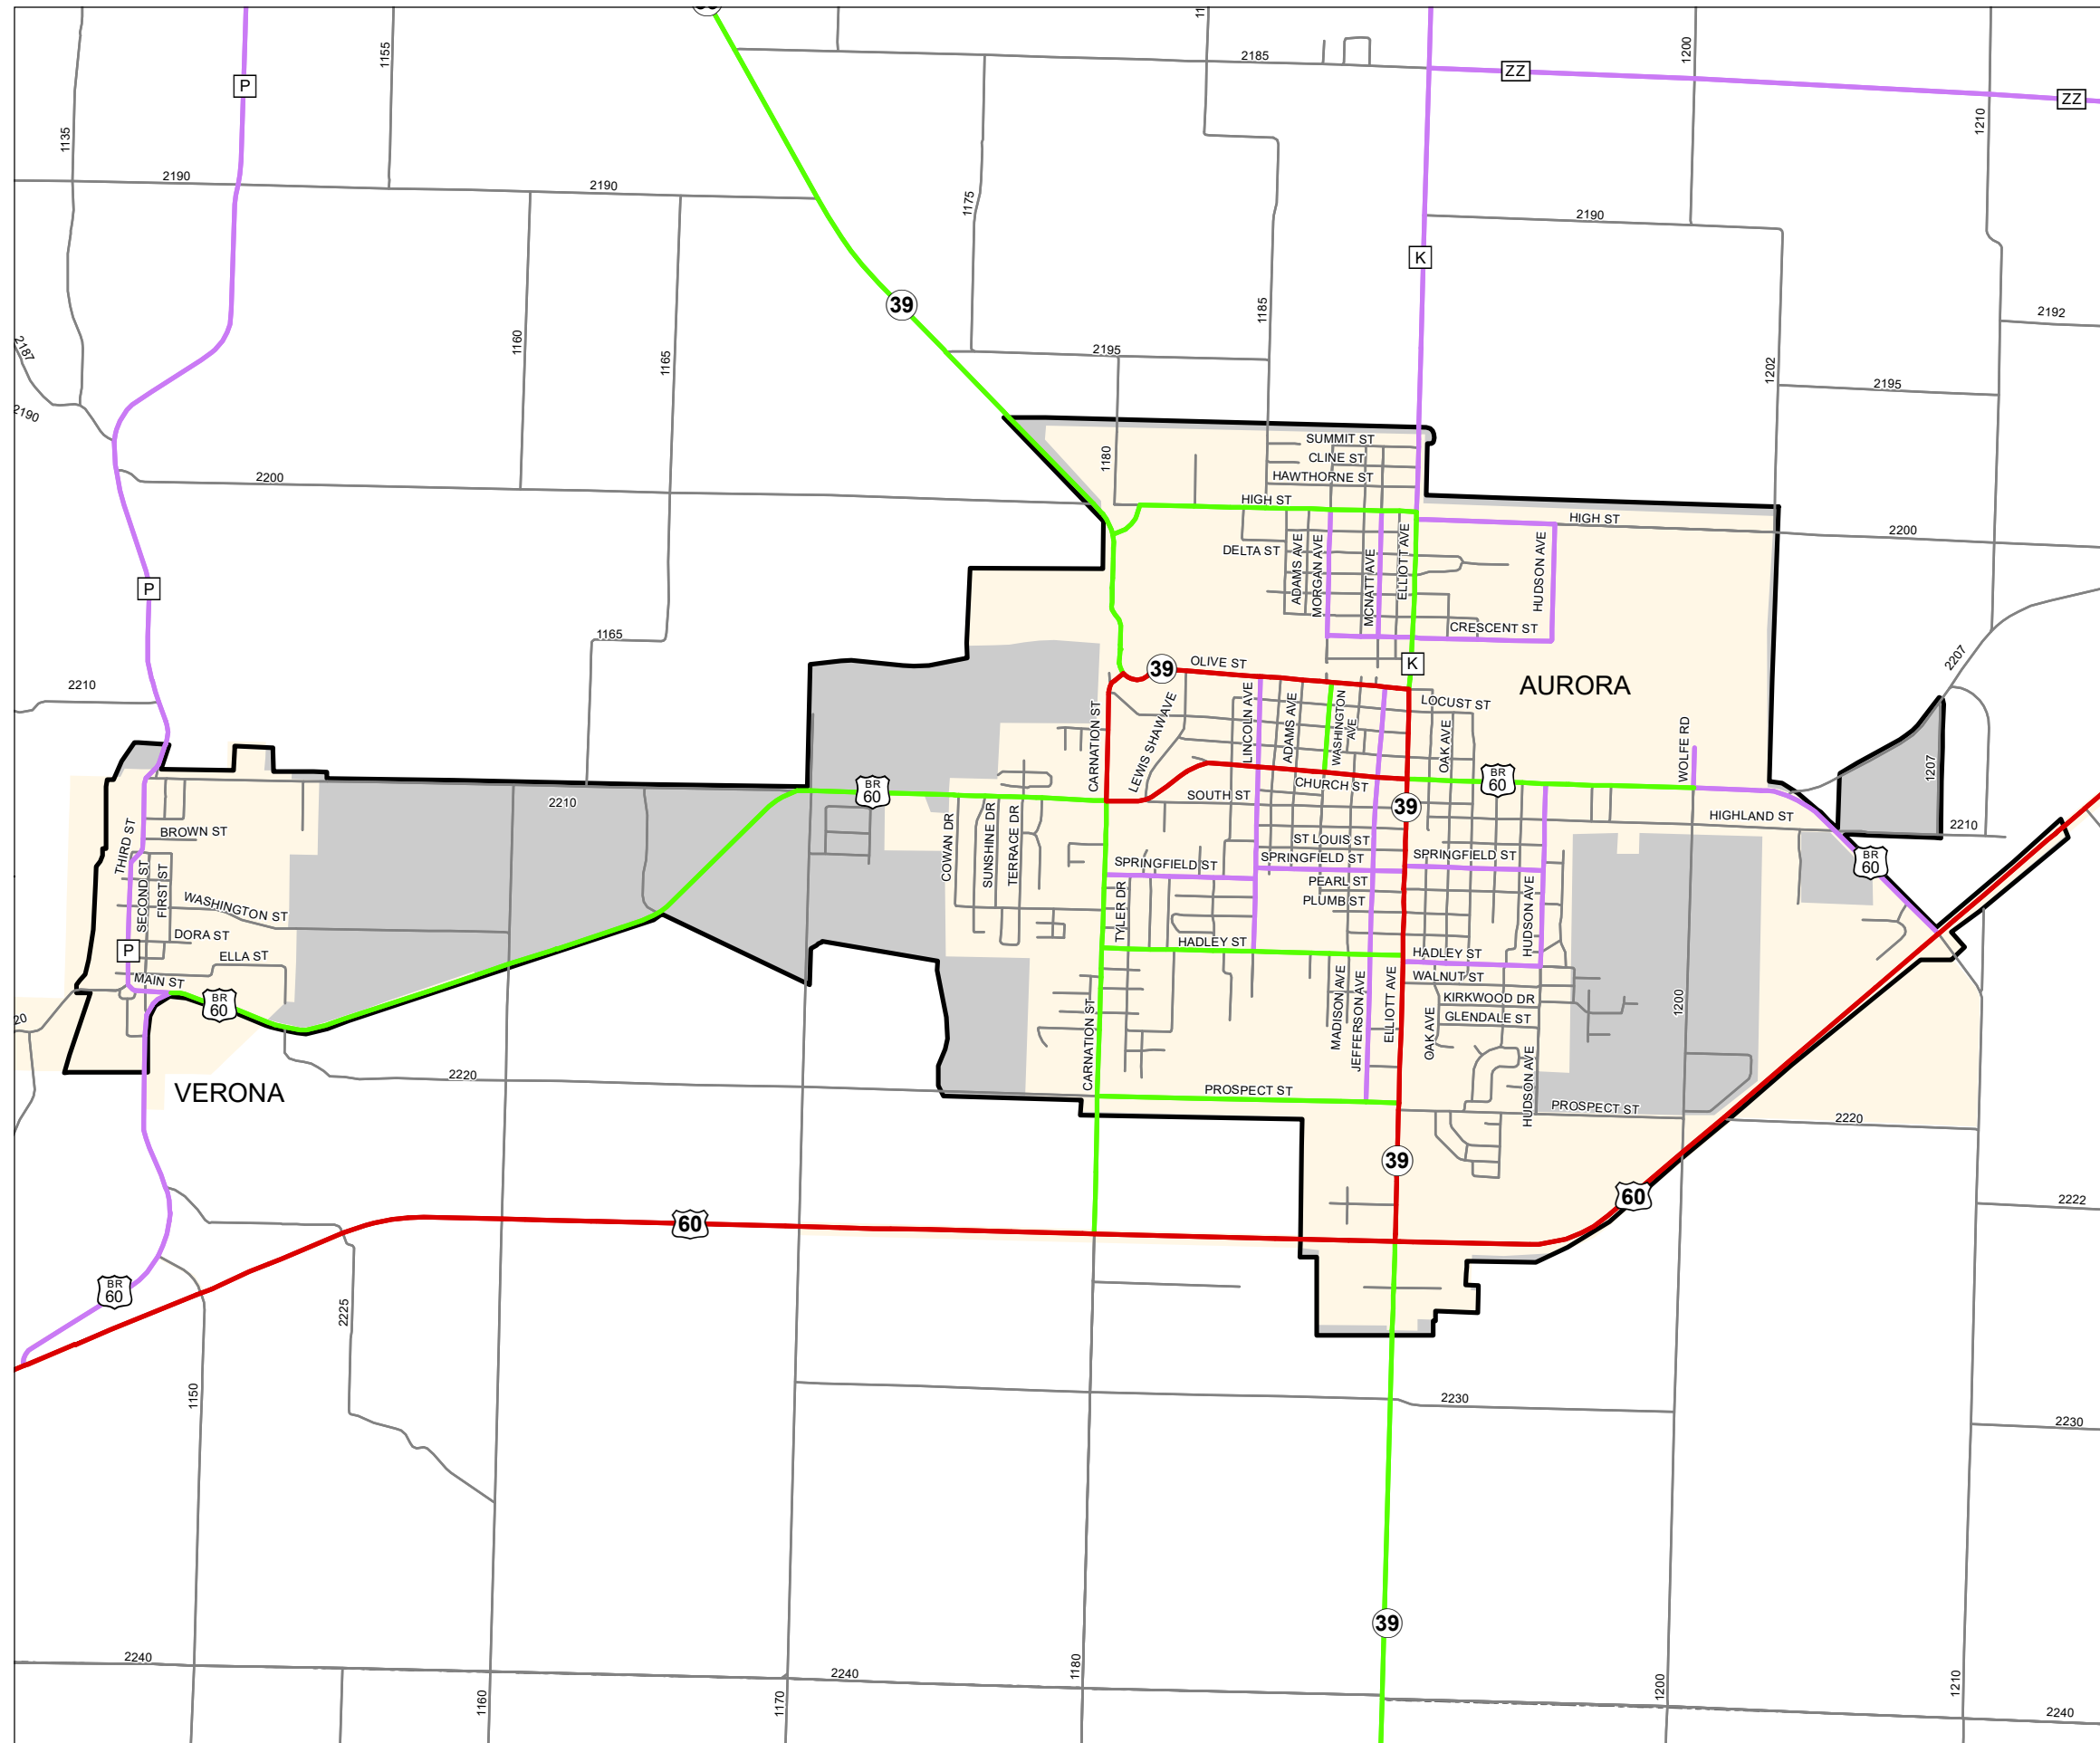

Functional Classification System

AURORA

Lawrence County

Missouri

FUNCTIONAL CLASS	
Interstate	
Other Freeway and Expressway	
Other Principal Arterial	
Minor Arterial	
Major Collector	
Minor Collector	
Local	
CITY	
URBAN AREA	

Federal-Aid highways exclude local roads and rural minor collectors.

Transportation Planning

105 W. Capitol Ave.
 Jefferson City, MO 65102
 Phone (573) 526-5478
 Fax (573) 526-8052

Approved January 10, 2024