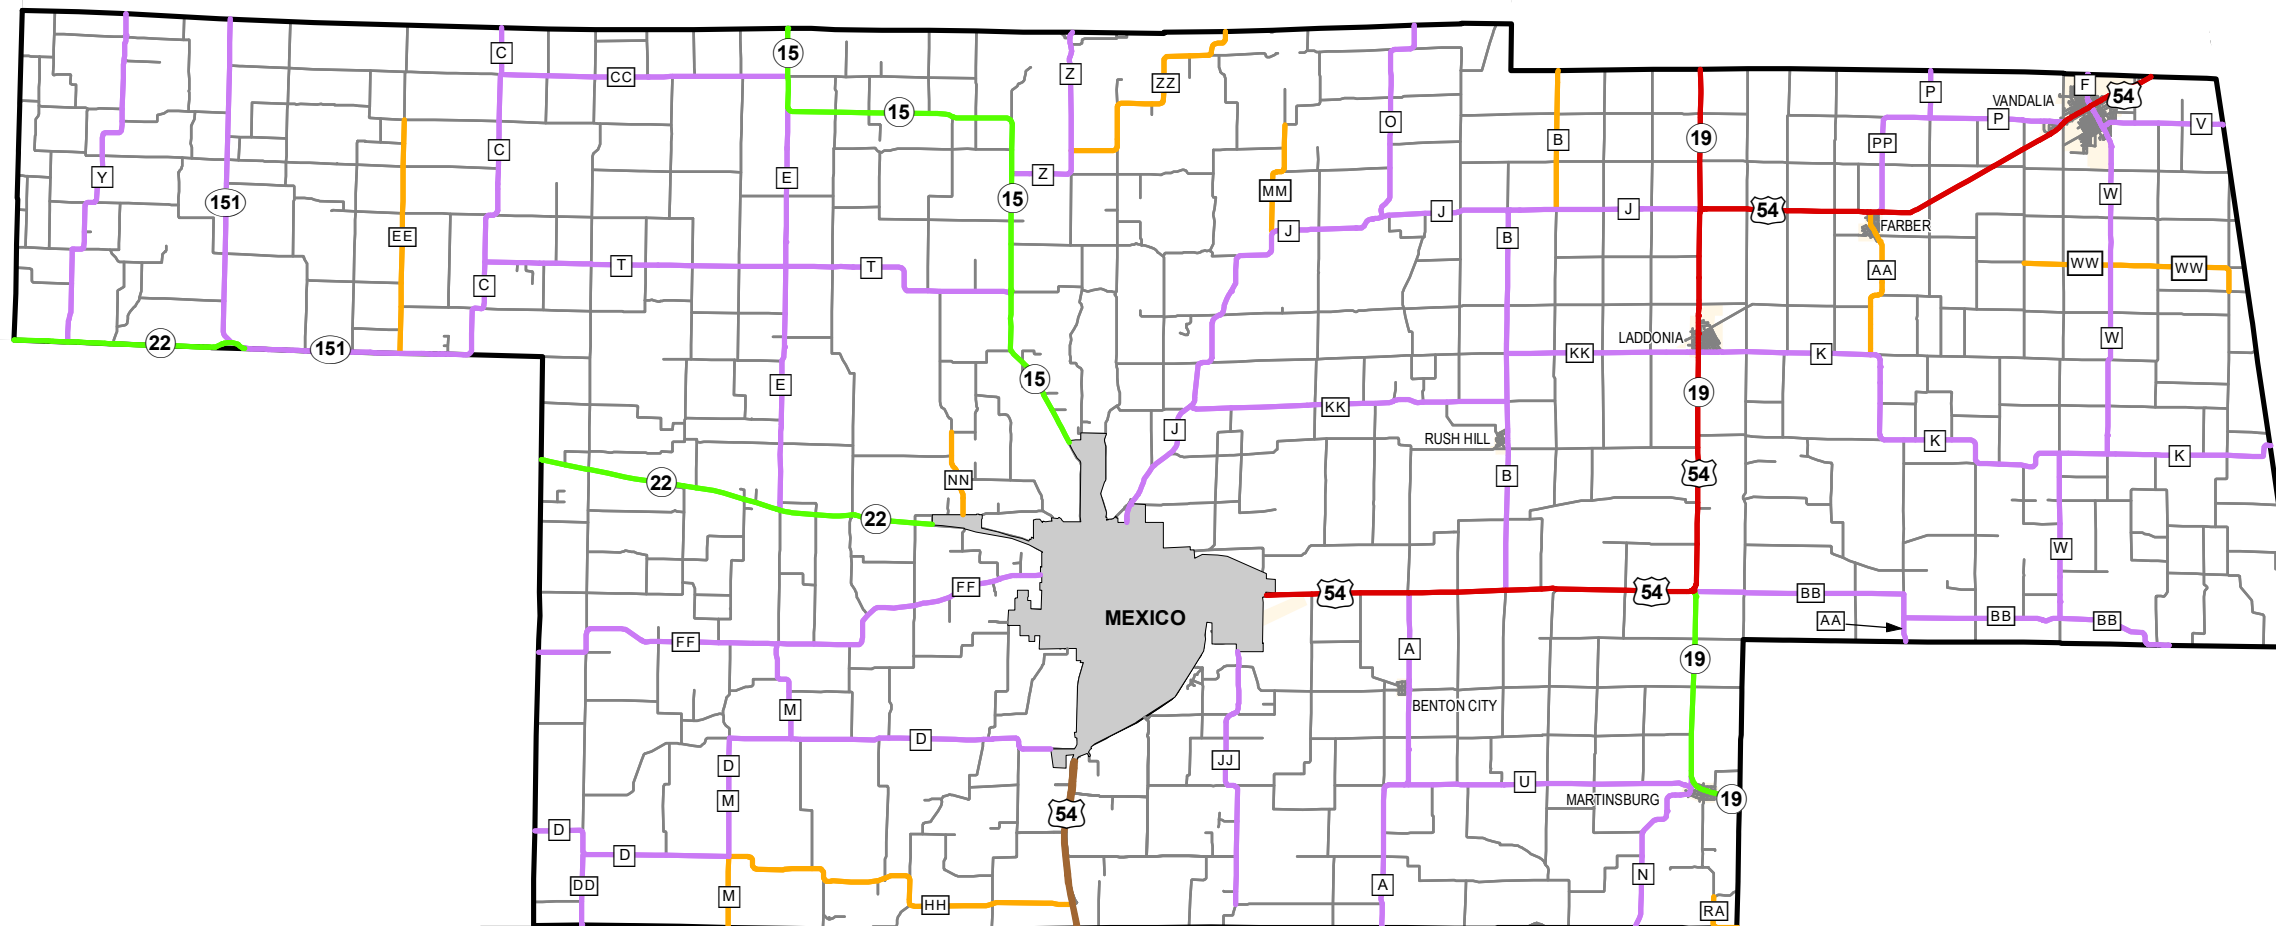

Rural Functional Classification

AUDRAIN COUNTY

Missouri

FUNCTIONAL CLASS

- Interstate —
- Other Freeway and Expressway —
- Other Principal Arterial —
- Minor Arterial —
- Major Collector —
- Minor Collector —
- Local —

CITY

URBAN AREA

Federal-Aid highways exclude local roads and rural minor collectors.

Transportation Planning
 105 W. Capitol Ave.
 Jefferson City, MO 65102
 Phone (573) 526-5478
 Fax (573) 526-8052

Approved January 10, 2024