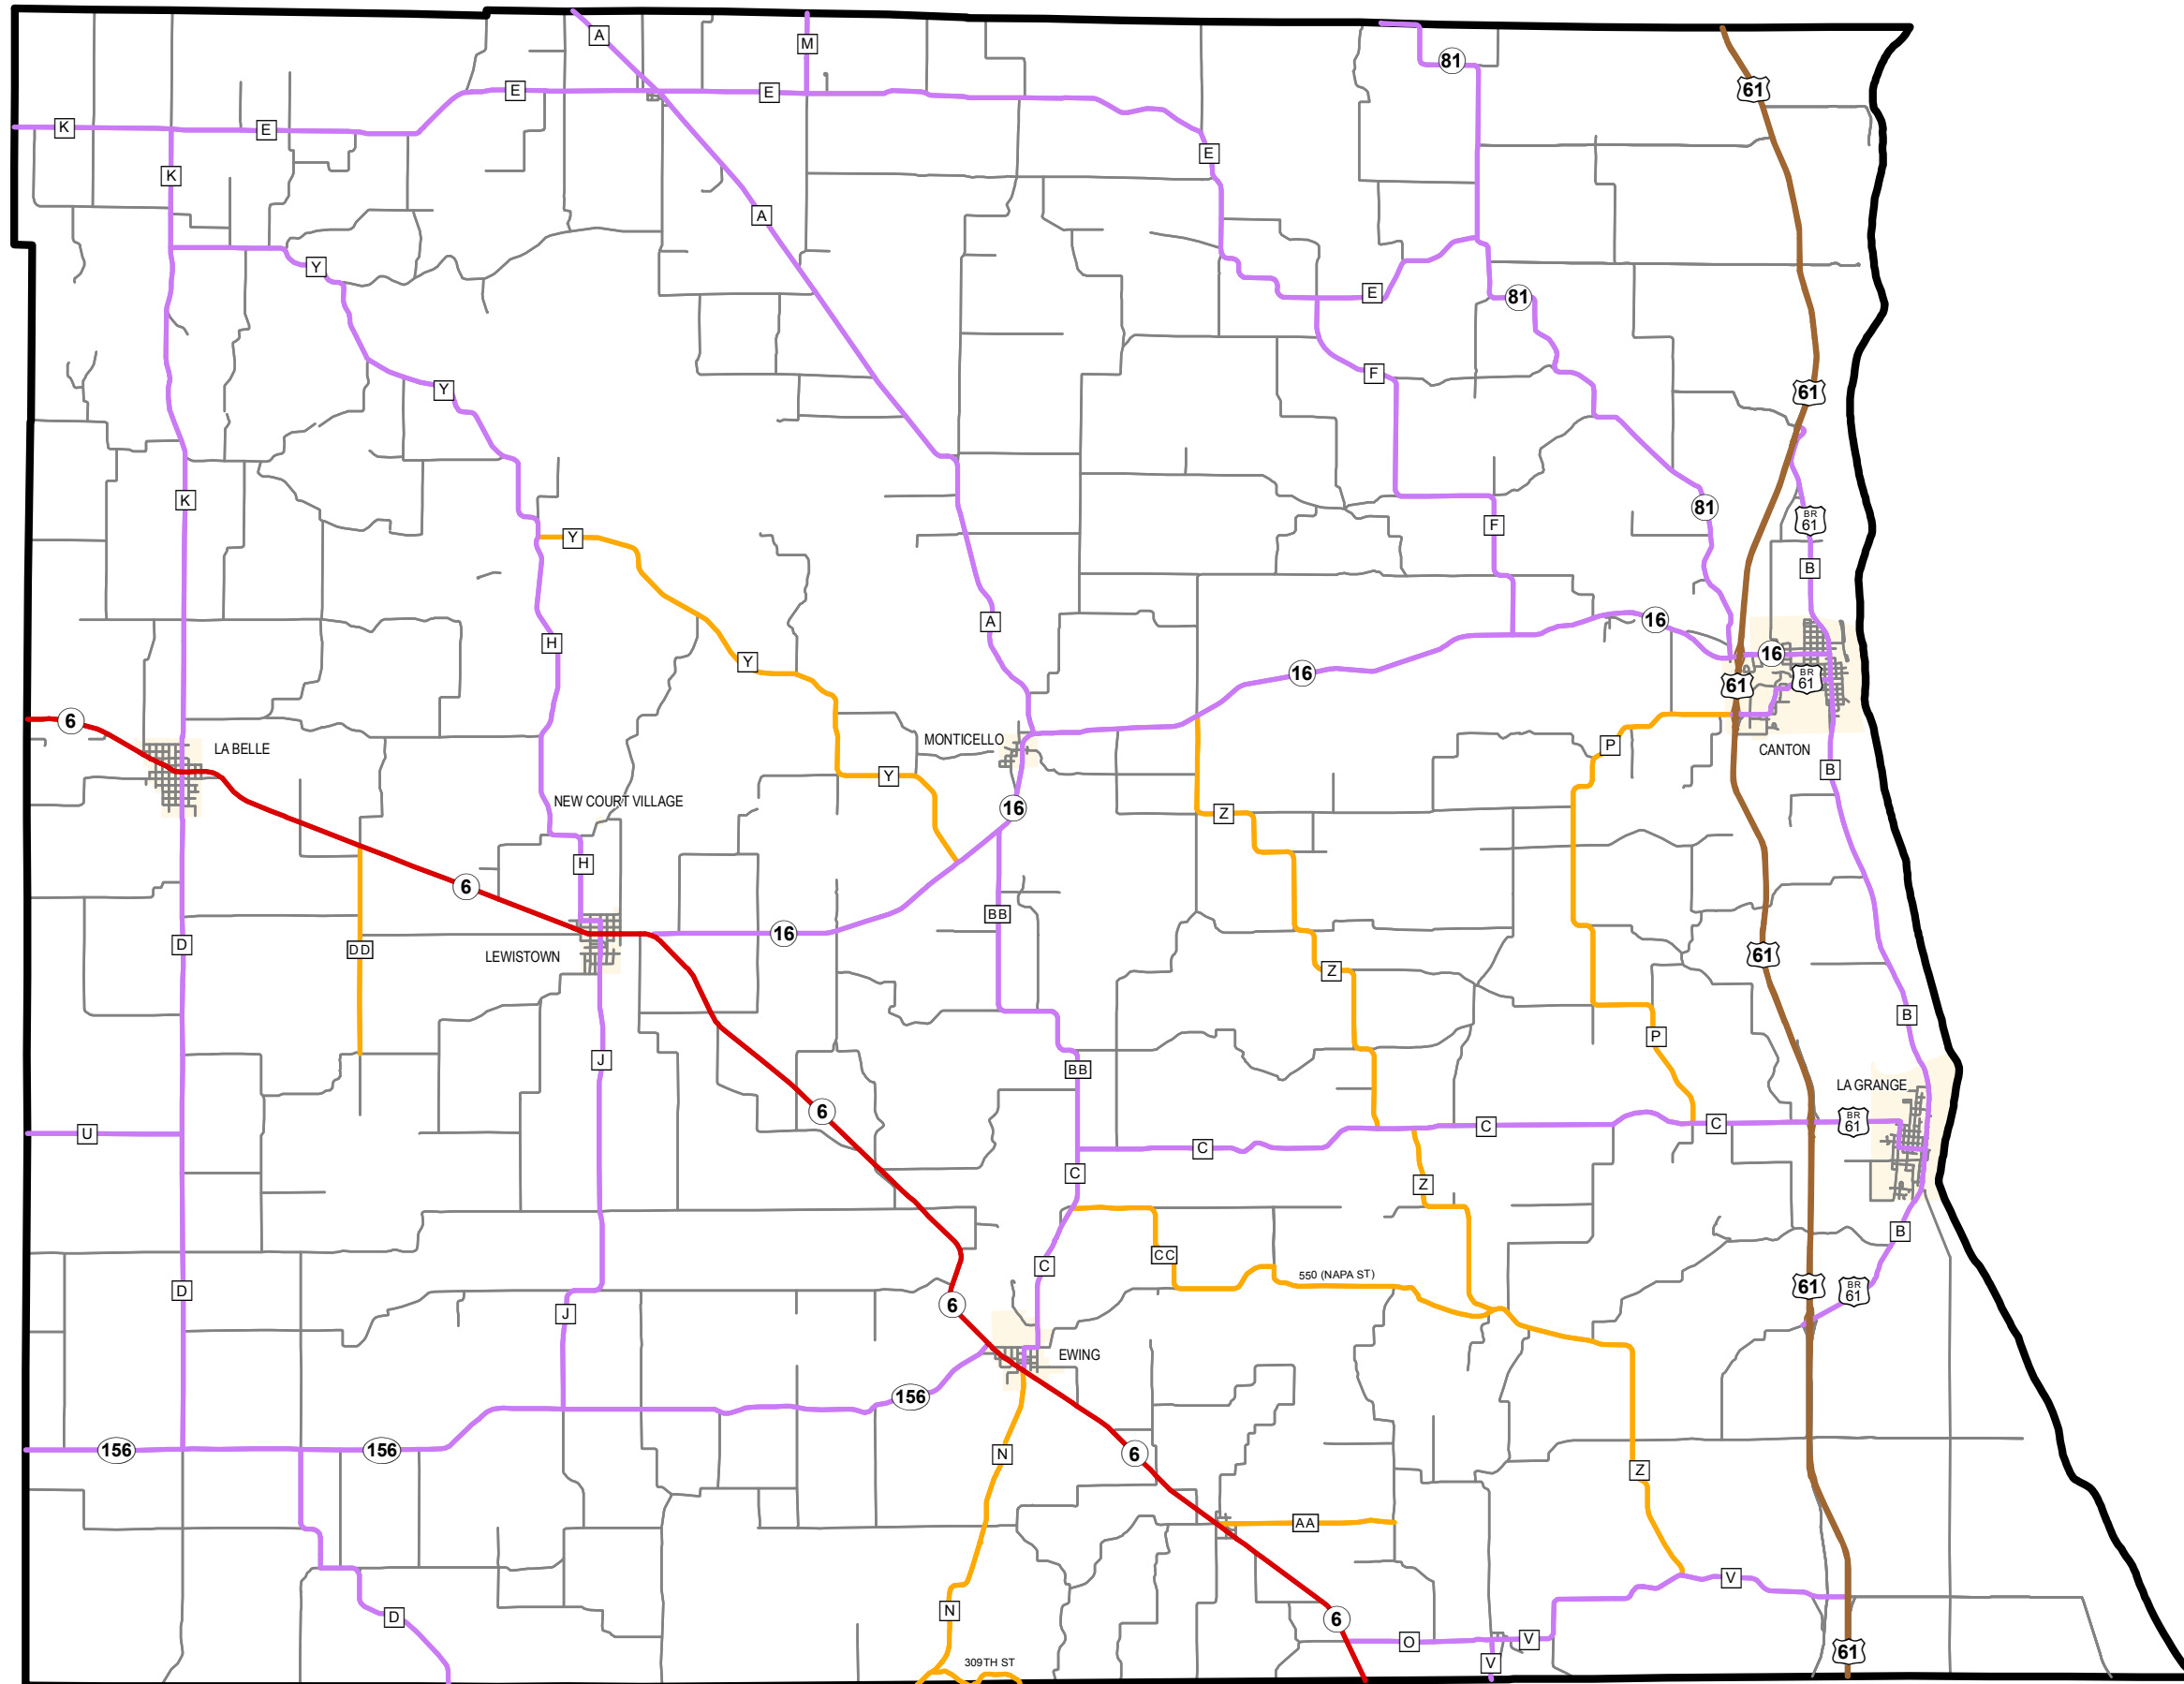

Rural Functional Classification

LEWIS COUNTY

Missouri

FUNCTIONAL CLASS

- Interstate —
- Other Freeway and Expressway —
- Other Principal Arterial —
- Minor Arterial —
- Major Collector —
- Minor Collector —
- Local —

CITY

URBAN AREA

Federal-Aid highways exclude local roads and rural minor collectors.

Transportation Planning

105 W. Capitol Ave.
Jefferson City, MO 65102
Phone (573) 526-5478
Fax (573) 526-8052

Approved September 29, 2010